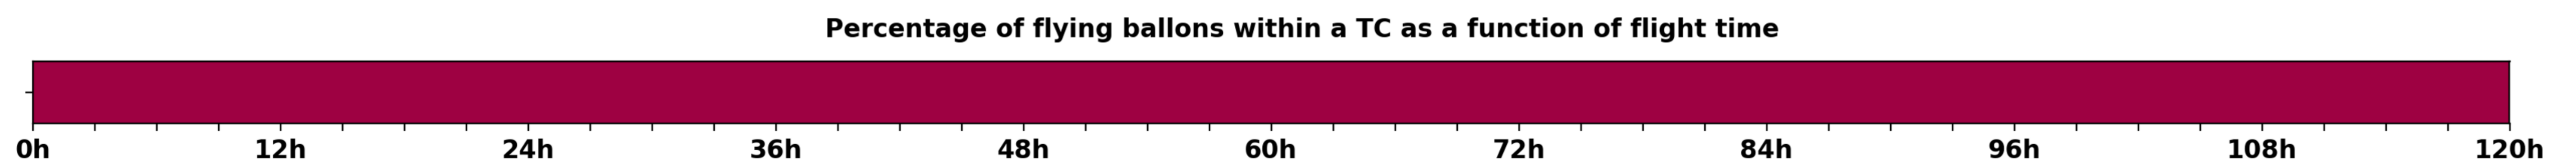

Aeroclipper ETX-U EW Intercept forecast from aeroclipper's position at 2023/09/27, 10h00 (UTC)

Aeroclipper ETX-U EW Grounding forecast from aeroclipper's position at 2023/09/27, 10h00 (UTC)