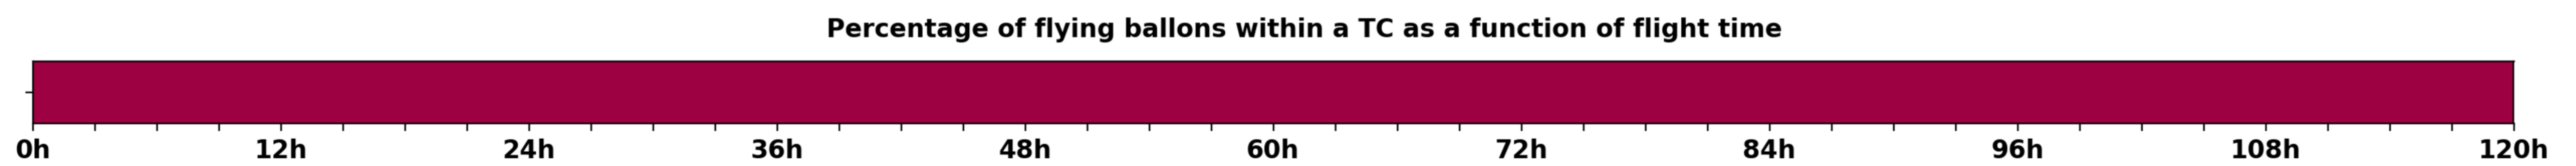

Aeroclipper ETX-U EW Intercept forecast from aeroclipper's position at 2023/09/27, 19h00 (UTC)

Aeroclipper ETX-U EW Grounding forecast from aeroclipper's position at 2023/09/27, 19h00 (UTC)