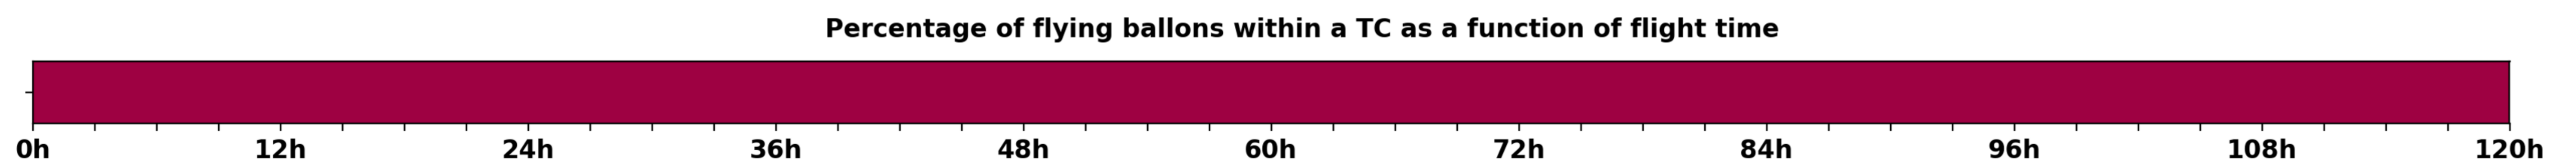

Aeroclipper ETX-U EW Intercept forecast from aeroclipper's position at 2023/09/28, 07h00 (UTC)

Aeroclipper ETX-U EW Grounding forecast from aeroclipper's position at 2023/09/28, 07h00 (UTC)