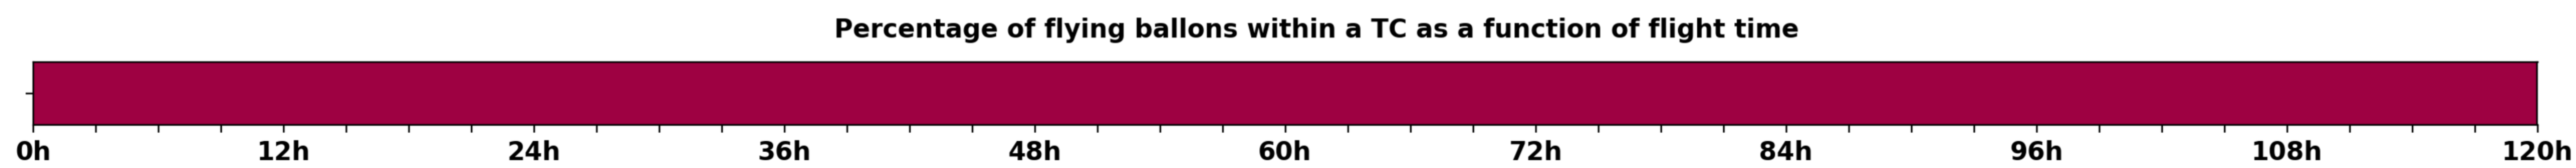

Aeroclipper ETX-U EW Intercept forecast from aeroclipper's position at 2023/09/28, 13h00 (UTC)

Aeroclipper ETX-U EW Grounding forecast from aeroclipper's position at 2023/09/28, 13h00 (UTC)