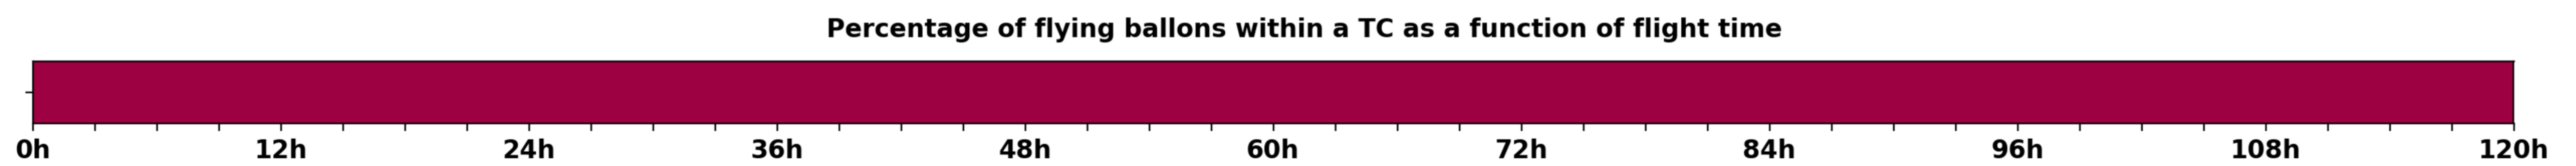

Aeroclipper ETX-U EW Intercept forecast from aeroclipper's position at 2023/09/29, 04h00 (UTC)

Aeroclipper ETX-U EW Grounding forecast from aeroclipper's position at 2023/09/29, 04h00 (UTC)