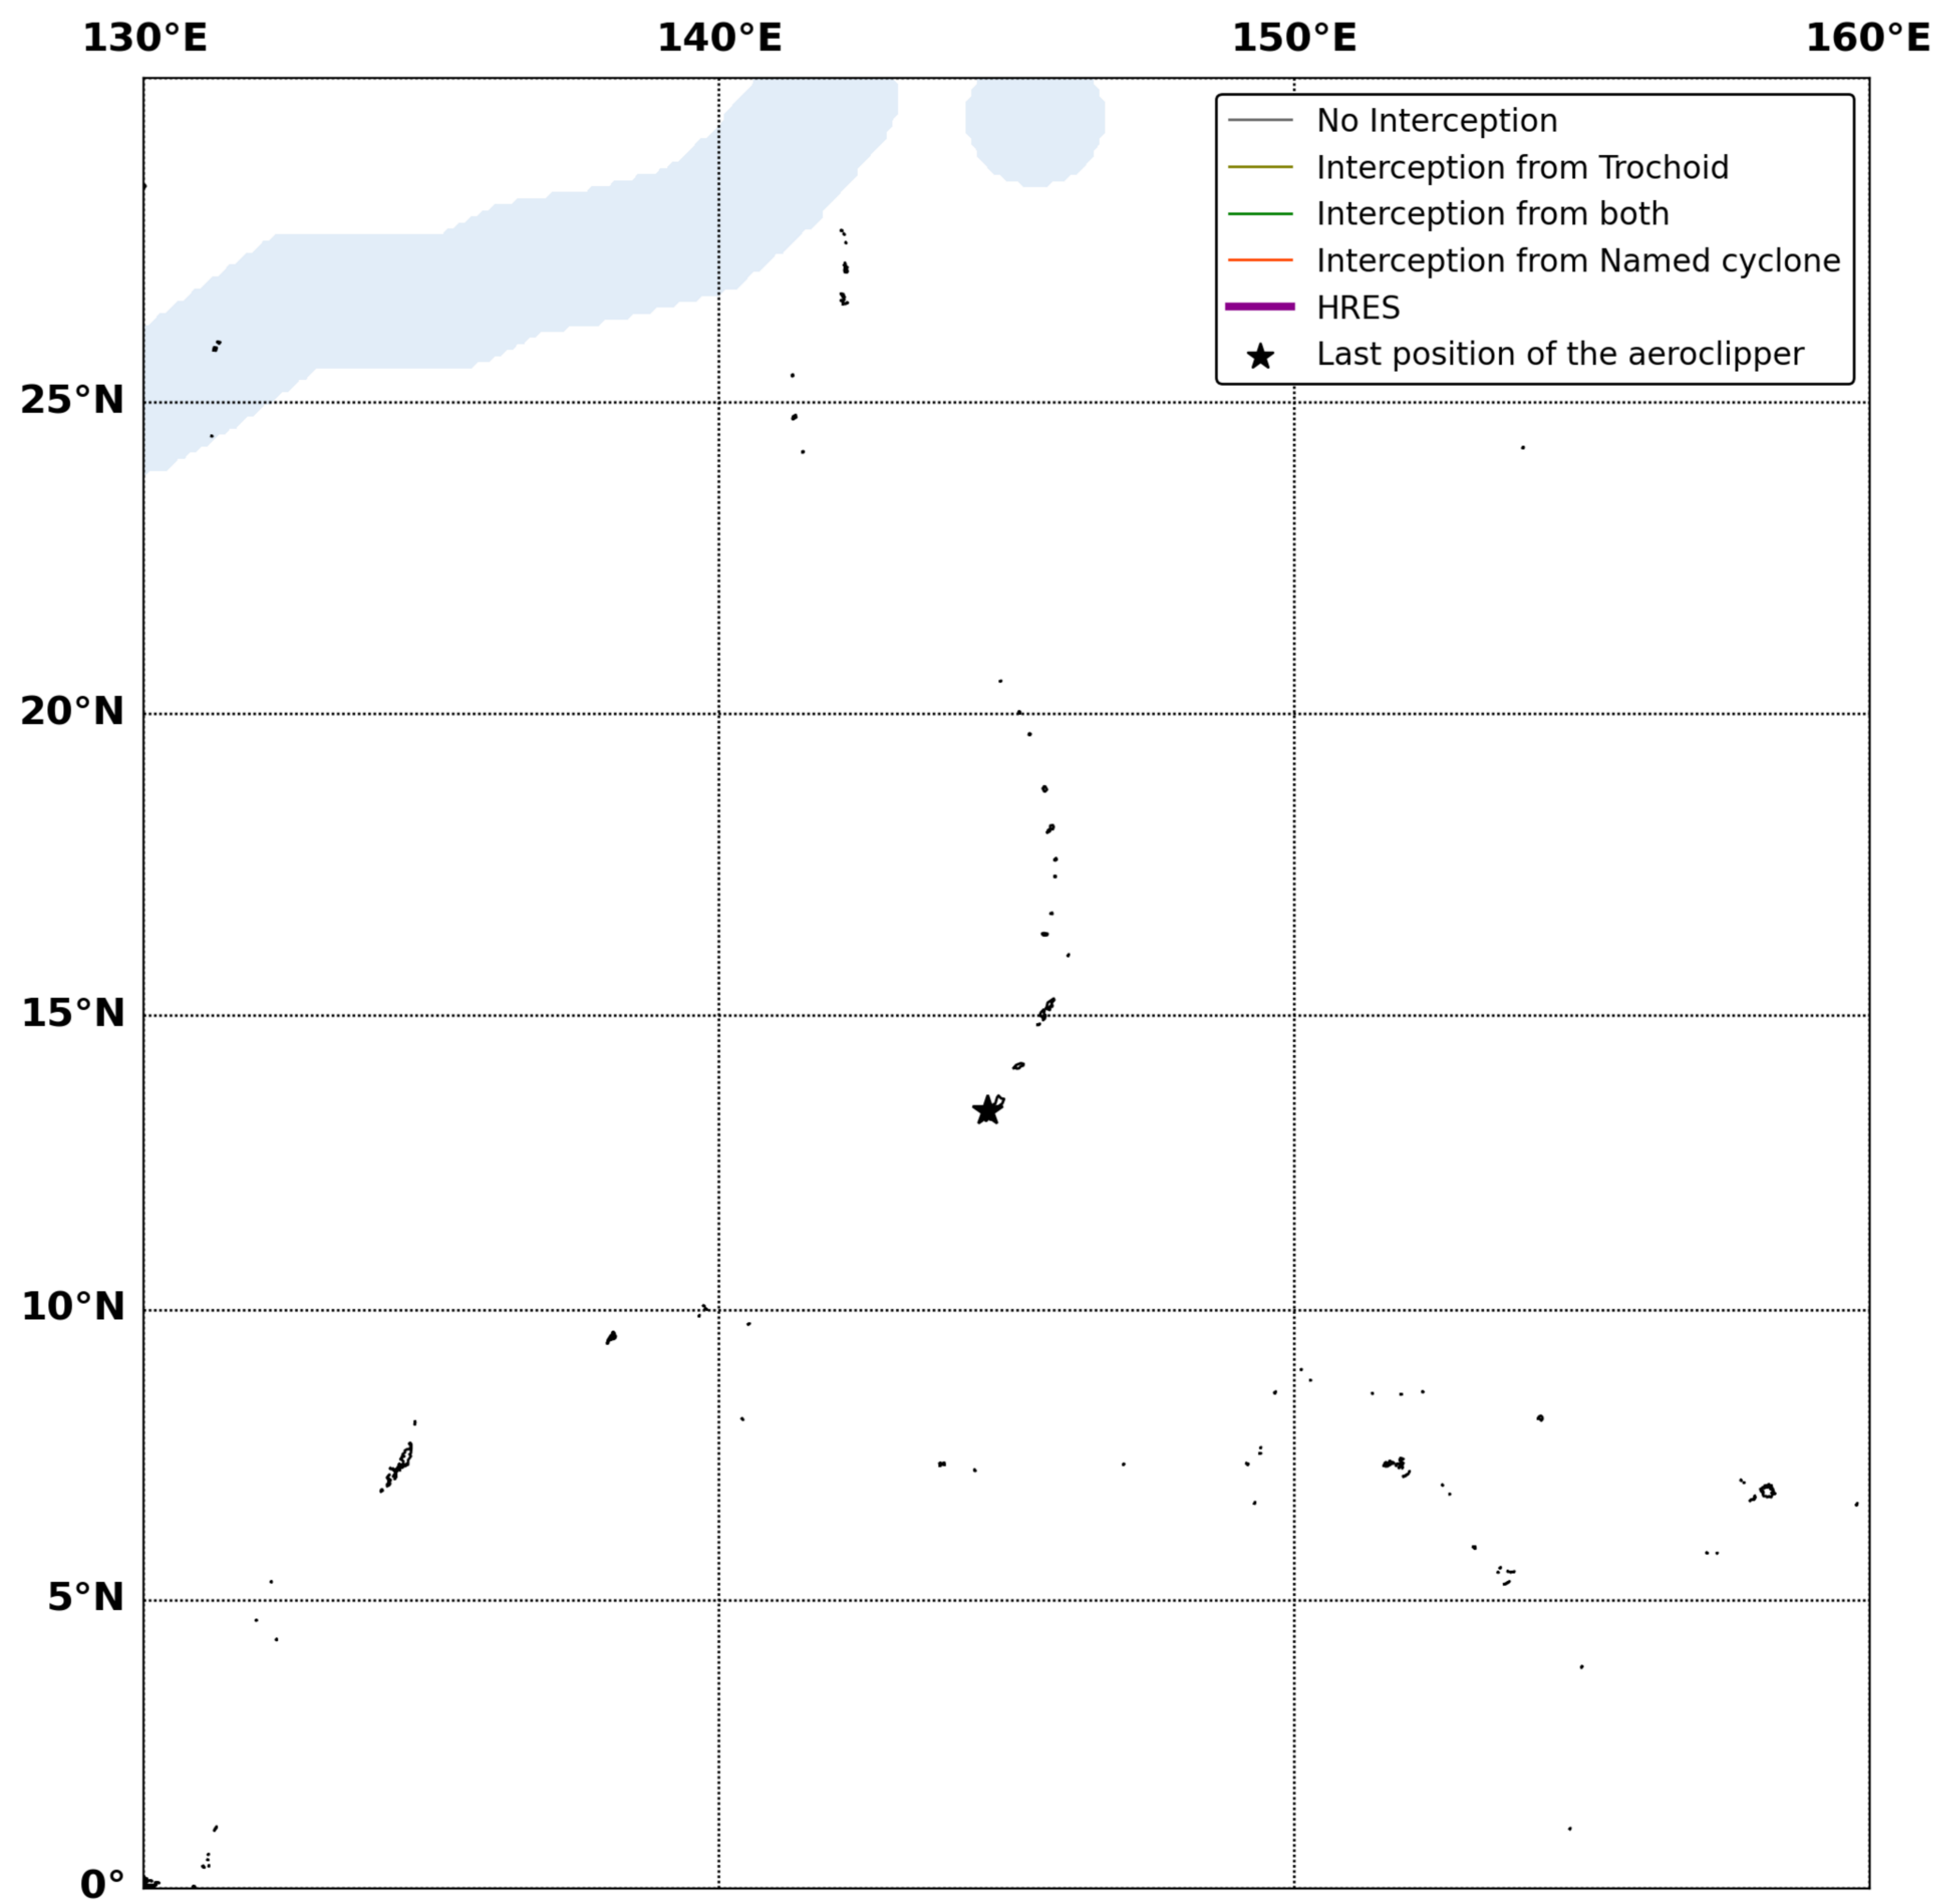

Aeroclipper ETX-U EW Intercept forecast from aeroclipper's position at 2023/10/01, 19h00 (UTC)

Aeroclipper ETX-U EW Grounding forecast from aeroclipper's position at 2023/10/01, 19h00 (UTC)