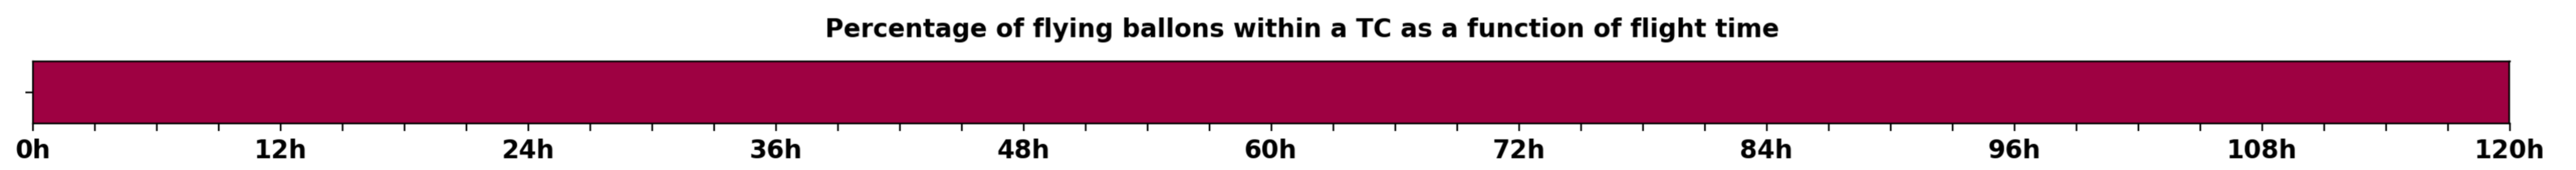

Aeroclipper ETX-U EW Intercept forecast from aeroclipper's position at 2023/10/01, 19h00 (UTC)

Aeroclipper ETX-U EW Grounding forecast from aeroclipper's position at 2023/10/01, 19h00 (UTC)