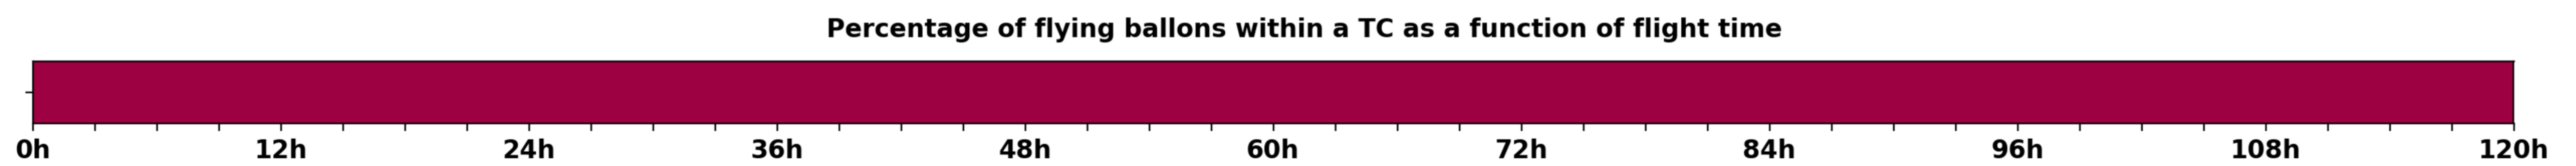

### Aeroclipper ETX-U EW Intercept forecast from aeroclipper's position at 2023/10/02, 01h00 (UTC)

### Aeroclipper ETX-U EW Grounding forecast from aeroclipper's position at 2023/10/02, 01h00 (UTC)