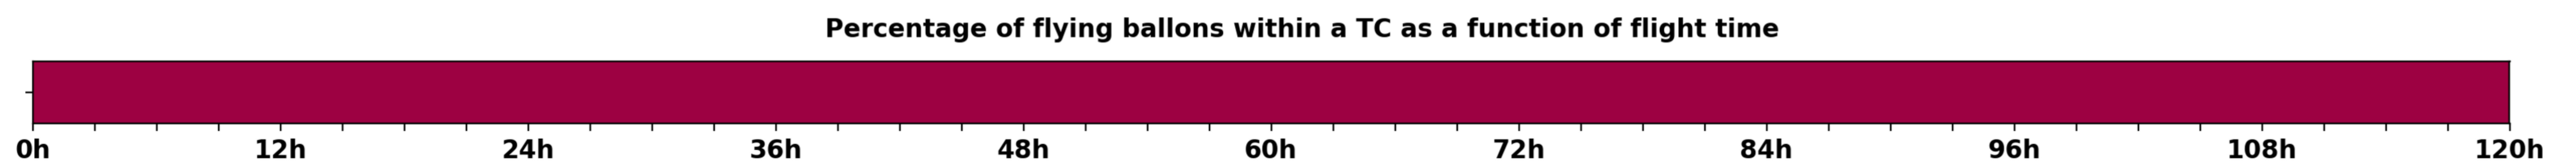

### Aeroclipper ETX-U EW Intercept forecast from aeroclipper's position at 2023/10/02, 07h00 (UTC)

### Aeroclipper ETX-U EW Grounding forecast from aeroclipper's position at 2023/10/02, 07h00 (UTC)