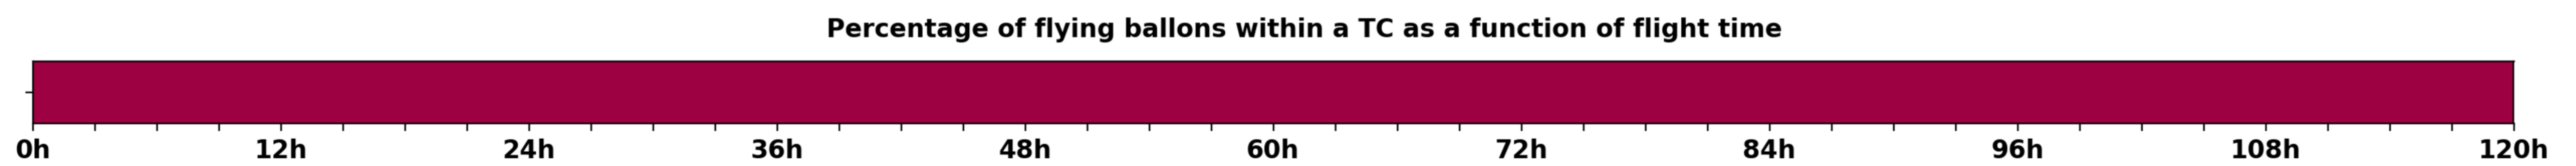

Aeroclipper ETX-U EW Intercept forecast from aeroclipper's position at 2023/10/02, 13h00 (UTC)

Aeroclipper ETX-U EW Grounding forecast from aeroclipper's position at 2023/10/02, 13h00 (UTC)