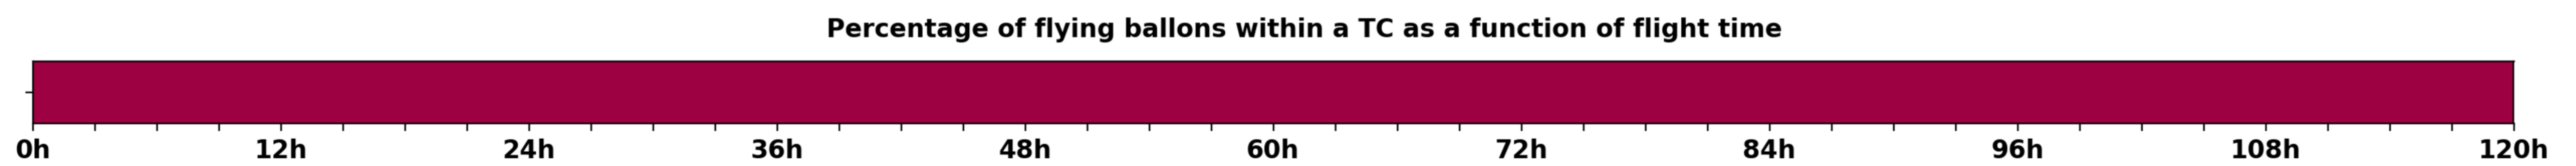

### Aeroclipper ETX-U EW Intercept forecast from aeroclipper's position at 2023/10/02, 19h00 (UTC)

### Aeroclipper ETX-U EW Grounding forecast from aeroclipper's position at 2023/10/02, 19h00 (UTC)