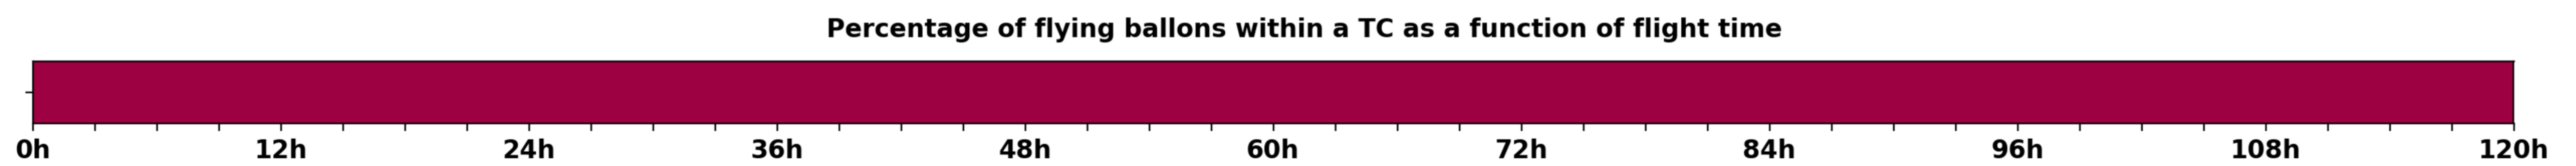

Aeroclipper ETX-U EW Intercept forecast from aeroclipper's position at 2023/10/03, 10h00 (UTC)

Aeroclipper ETX-U EW Grounding forecast from aeroclipper's position at 2023/10/03, 10h00 (UTC)