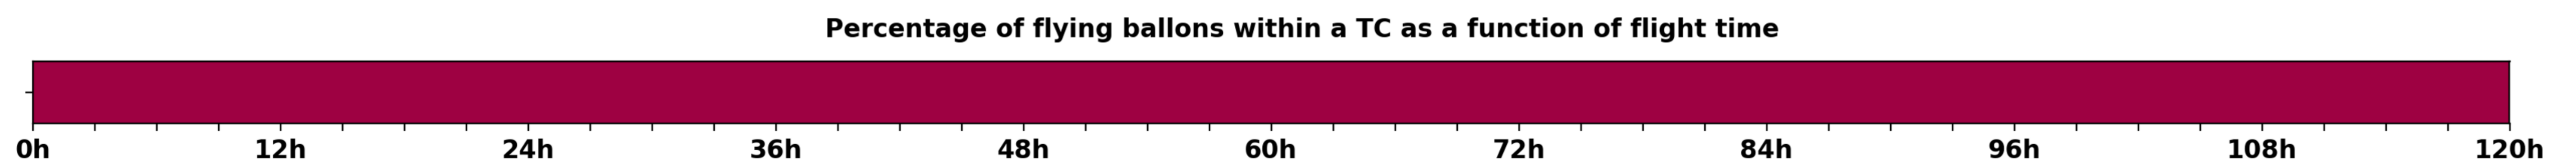

Aeroclipper ETX-U EW Intercept forecast from aeroclipper's position at 2023/10/03, 13h00 (UTC)

Aeroclipper ETX-U EW Grounding forecast from aeroclipper's position at 2023/10/03, 13h00 (UTC)