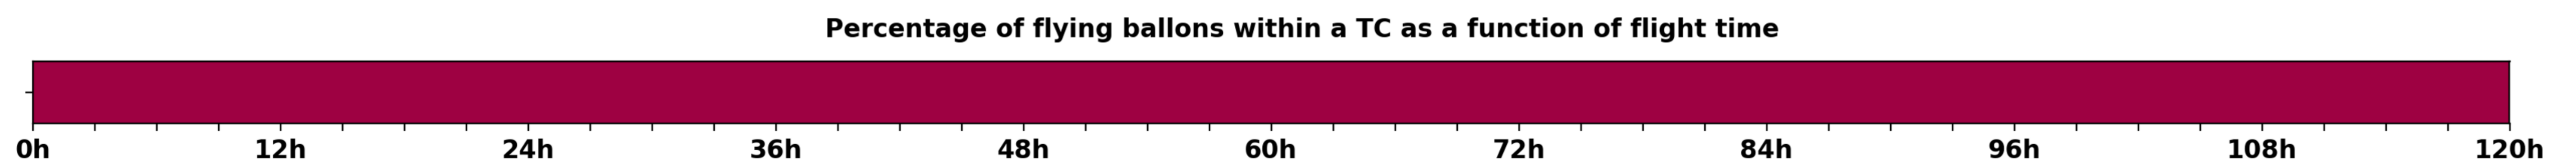

Aeroclipper ETX-U EW Intercept forecast from aeroclipper's position at 2023/10/03, 22h00 (UTC)

Aeroclipper ETX-U EW Grounding forecast from aeroclipper's position at 2023/10/03, 22h00 (UTC)