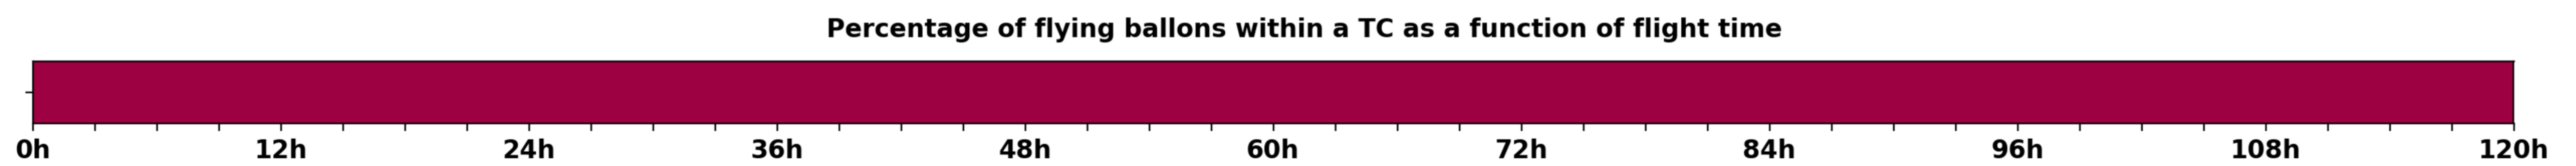

Aeroclipper ETX-U EW Intercept forecast from aeroclipper's position at 2023/10/04, 04h00 (UTC)

Aeroclipper ETX-U EW Grounding forecast from aeroclipper's position at 2023/10/04, 04h00 (UTC)