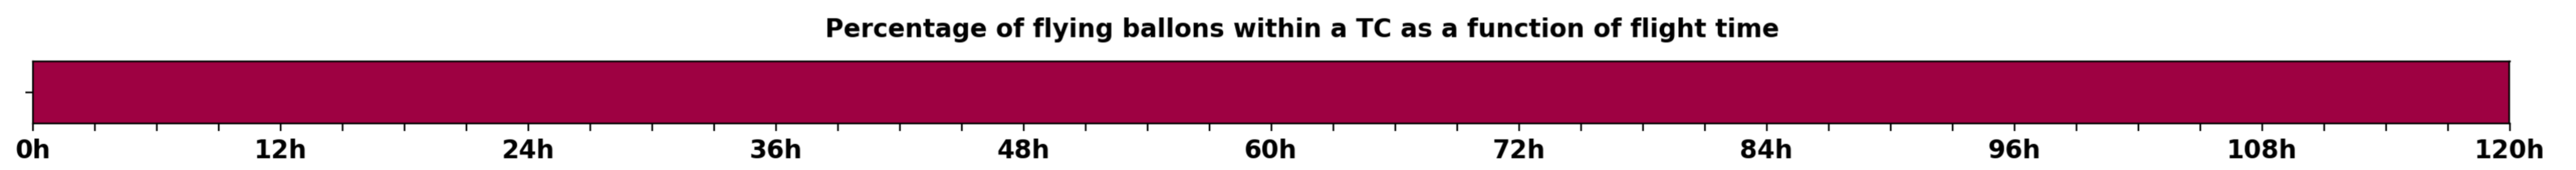

Aeroclipper ETX-U EW Intercept forecast from aeroclipper's position at 2023/10/04, 07h00 (UTC)

Aeroclipper ETX-U EW Grounding forecast from aeroclipper's position at 2023/10/04, 07h00 (UTC)