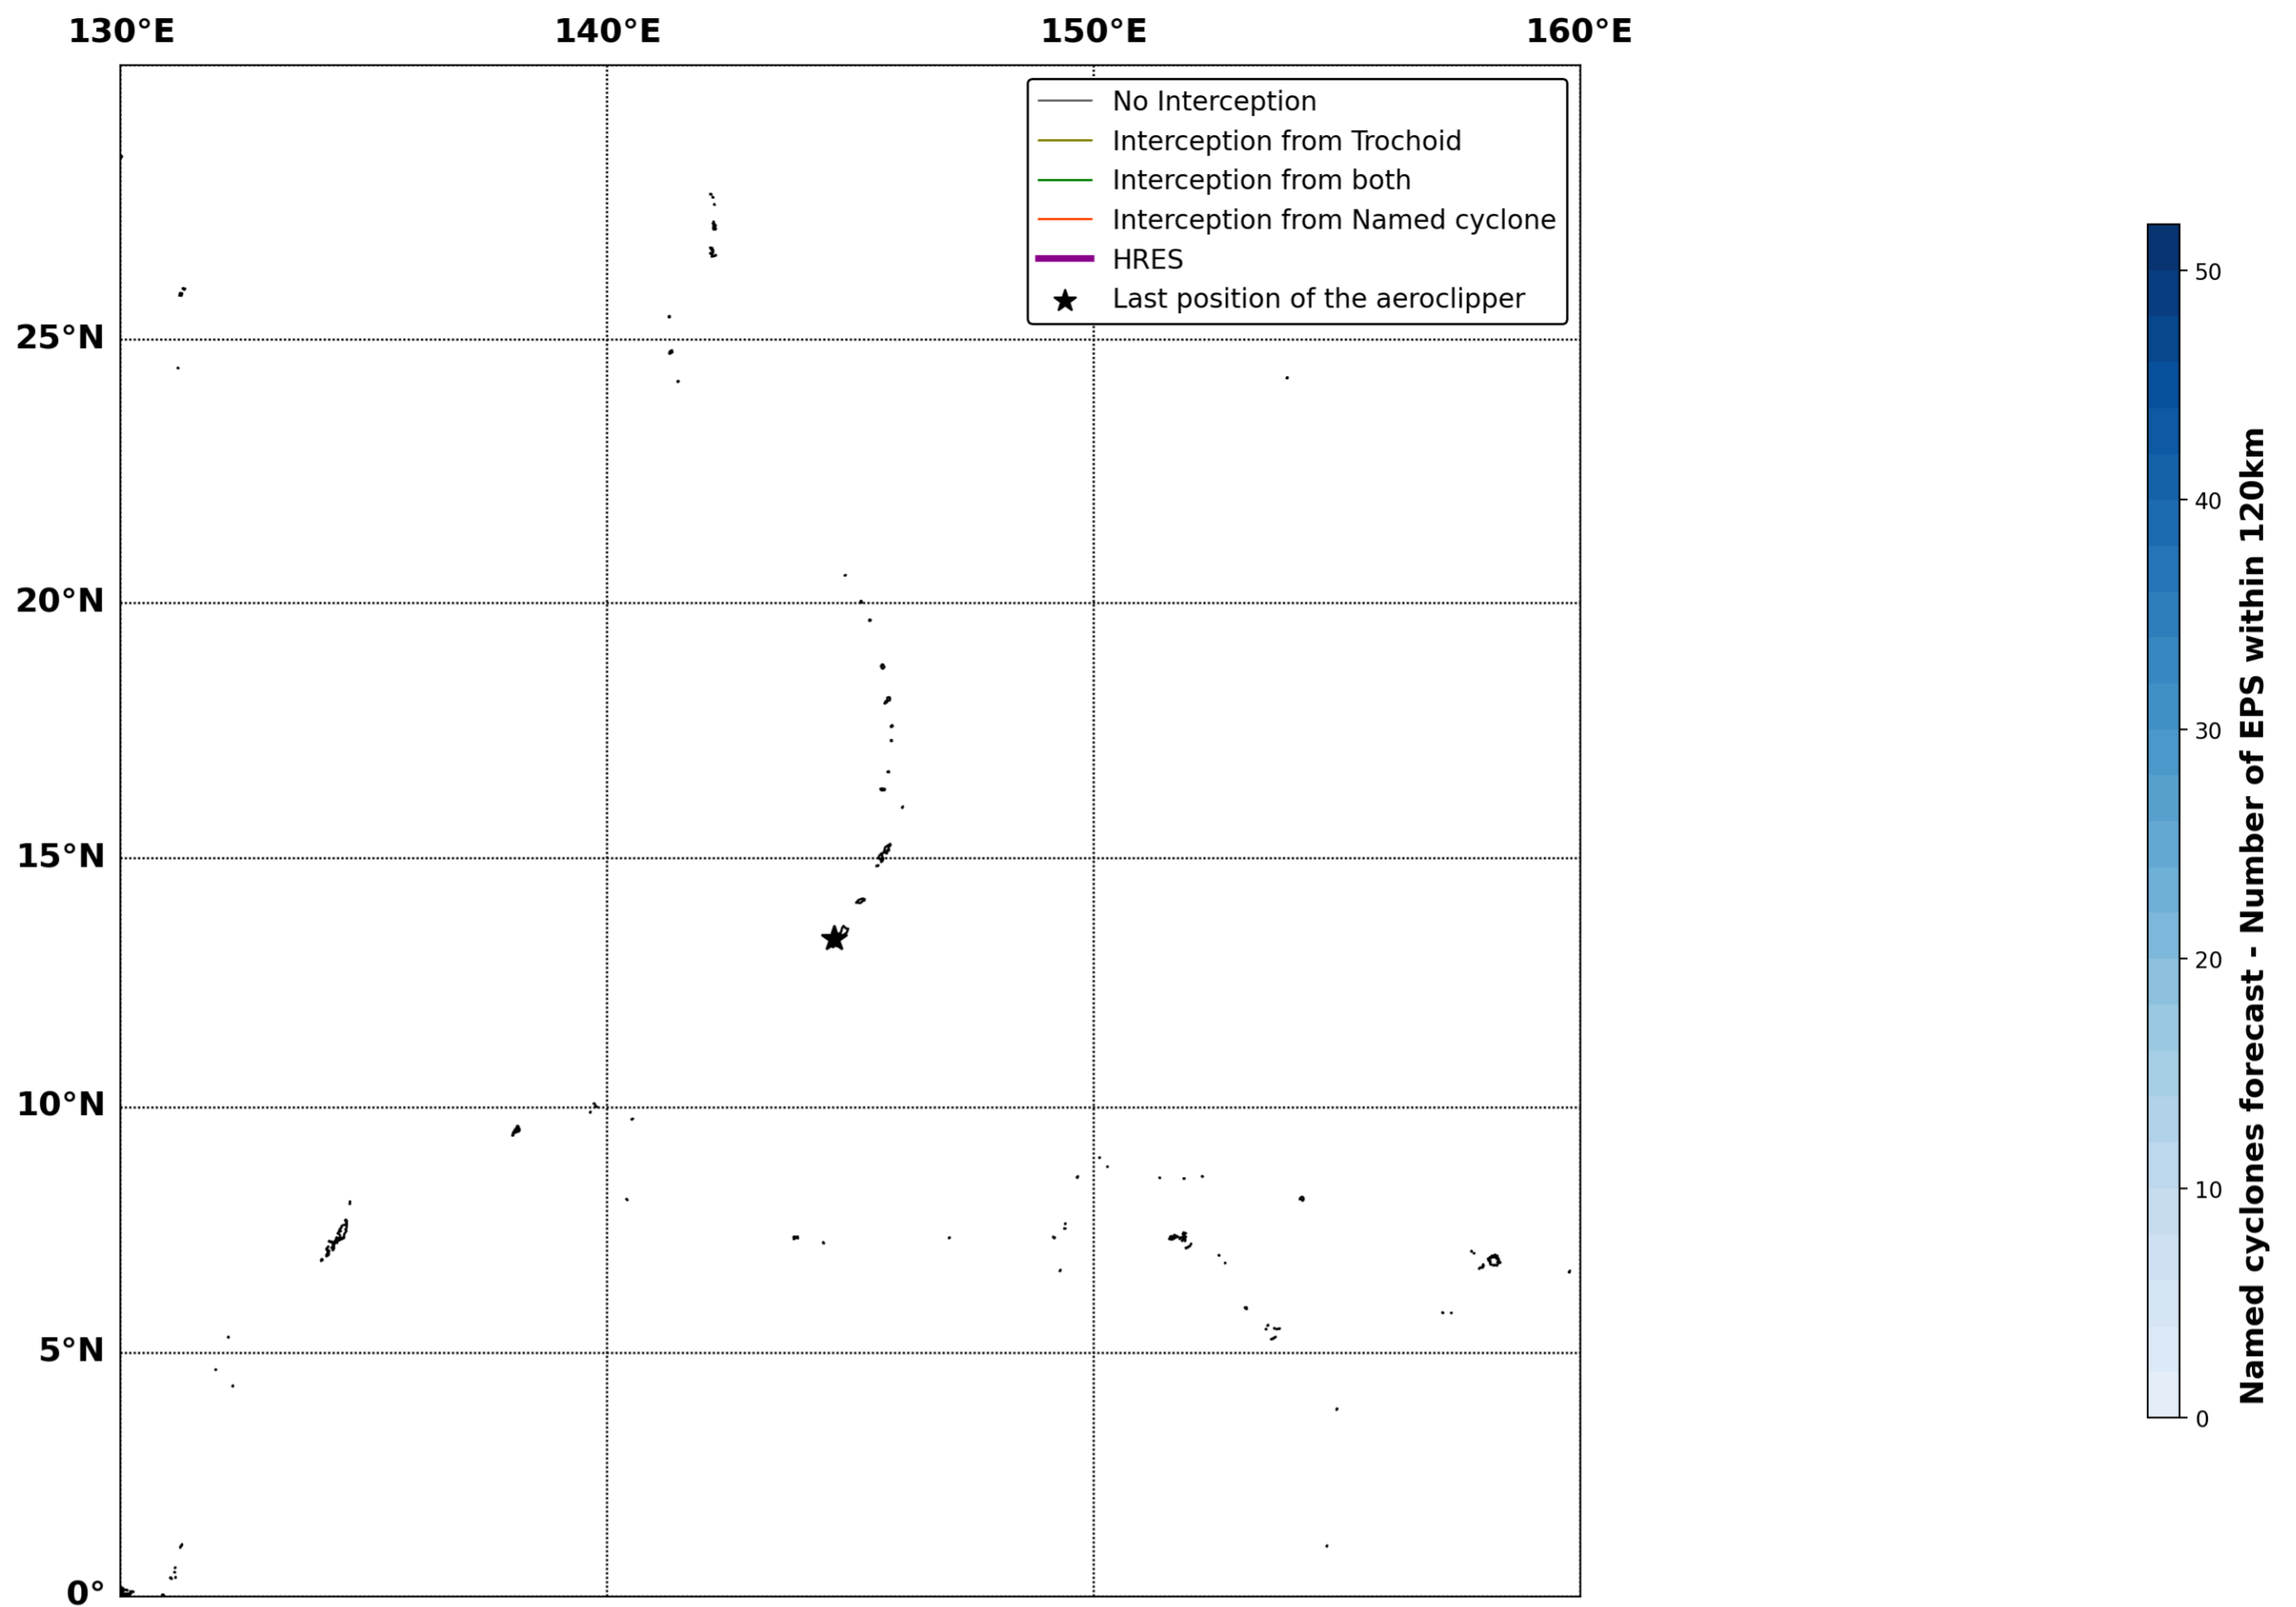

Aeroclipper ETX-U EW

Intercept forecast from aeroclipper's position at 2023/10/05, 01h00 (UTC)

Aeroclipper ETX-U EW

Grounding forecast from aeroclipper's position at 2023/10/05, 01h00 (UTC)