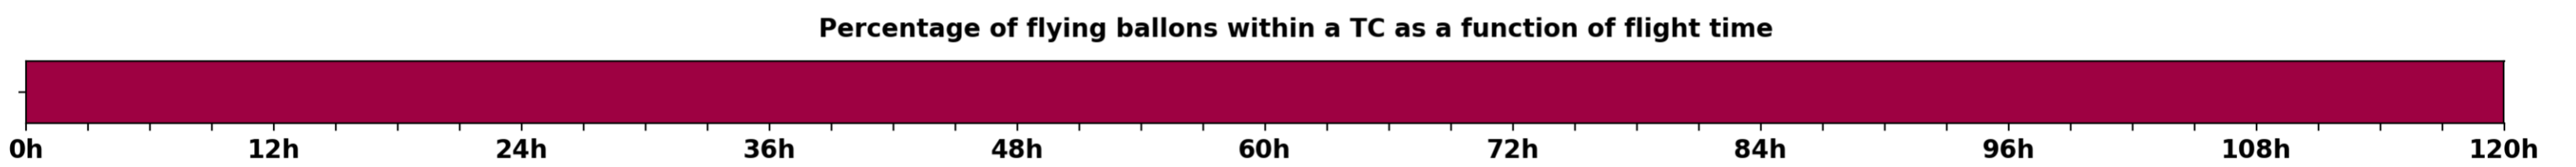

Aeroclipper ETX-U EW

Intercept forecast from aeroclipper's position at 2023/10/05, 01h00 (UTC)

Aeroclipper ETX-U EW

Grounding forecast from aeroclipper's position at 2023/10/05, 01h00 (UTC)