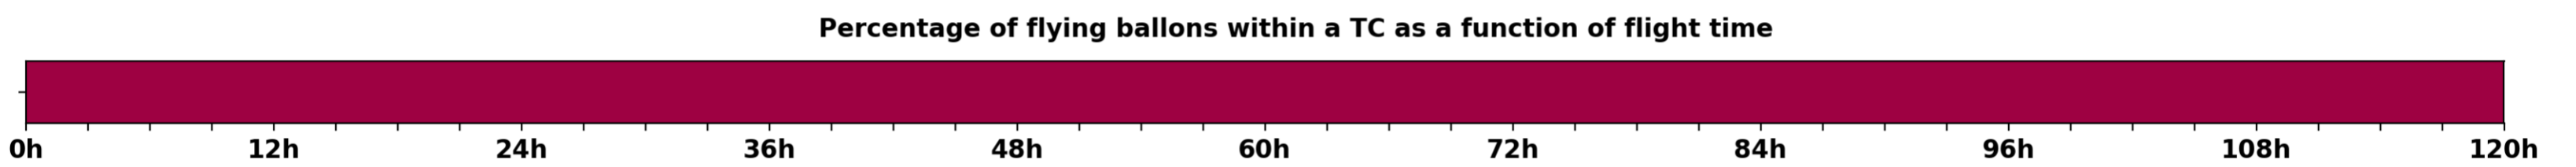

Aeroclipper ETX-U EW

Intercept forecast from aeroclipper's position at 2023/10/05, 10h00 (UTC)

Aeroclipper ETX-U EW

Grounding forecast from aeroclipper's position at 2023/10/05, 10h00 (UTC)