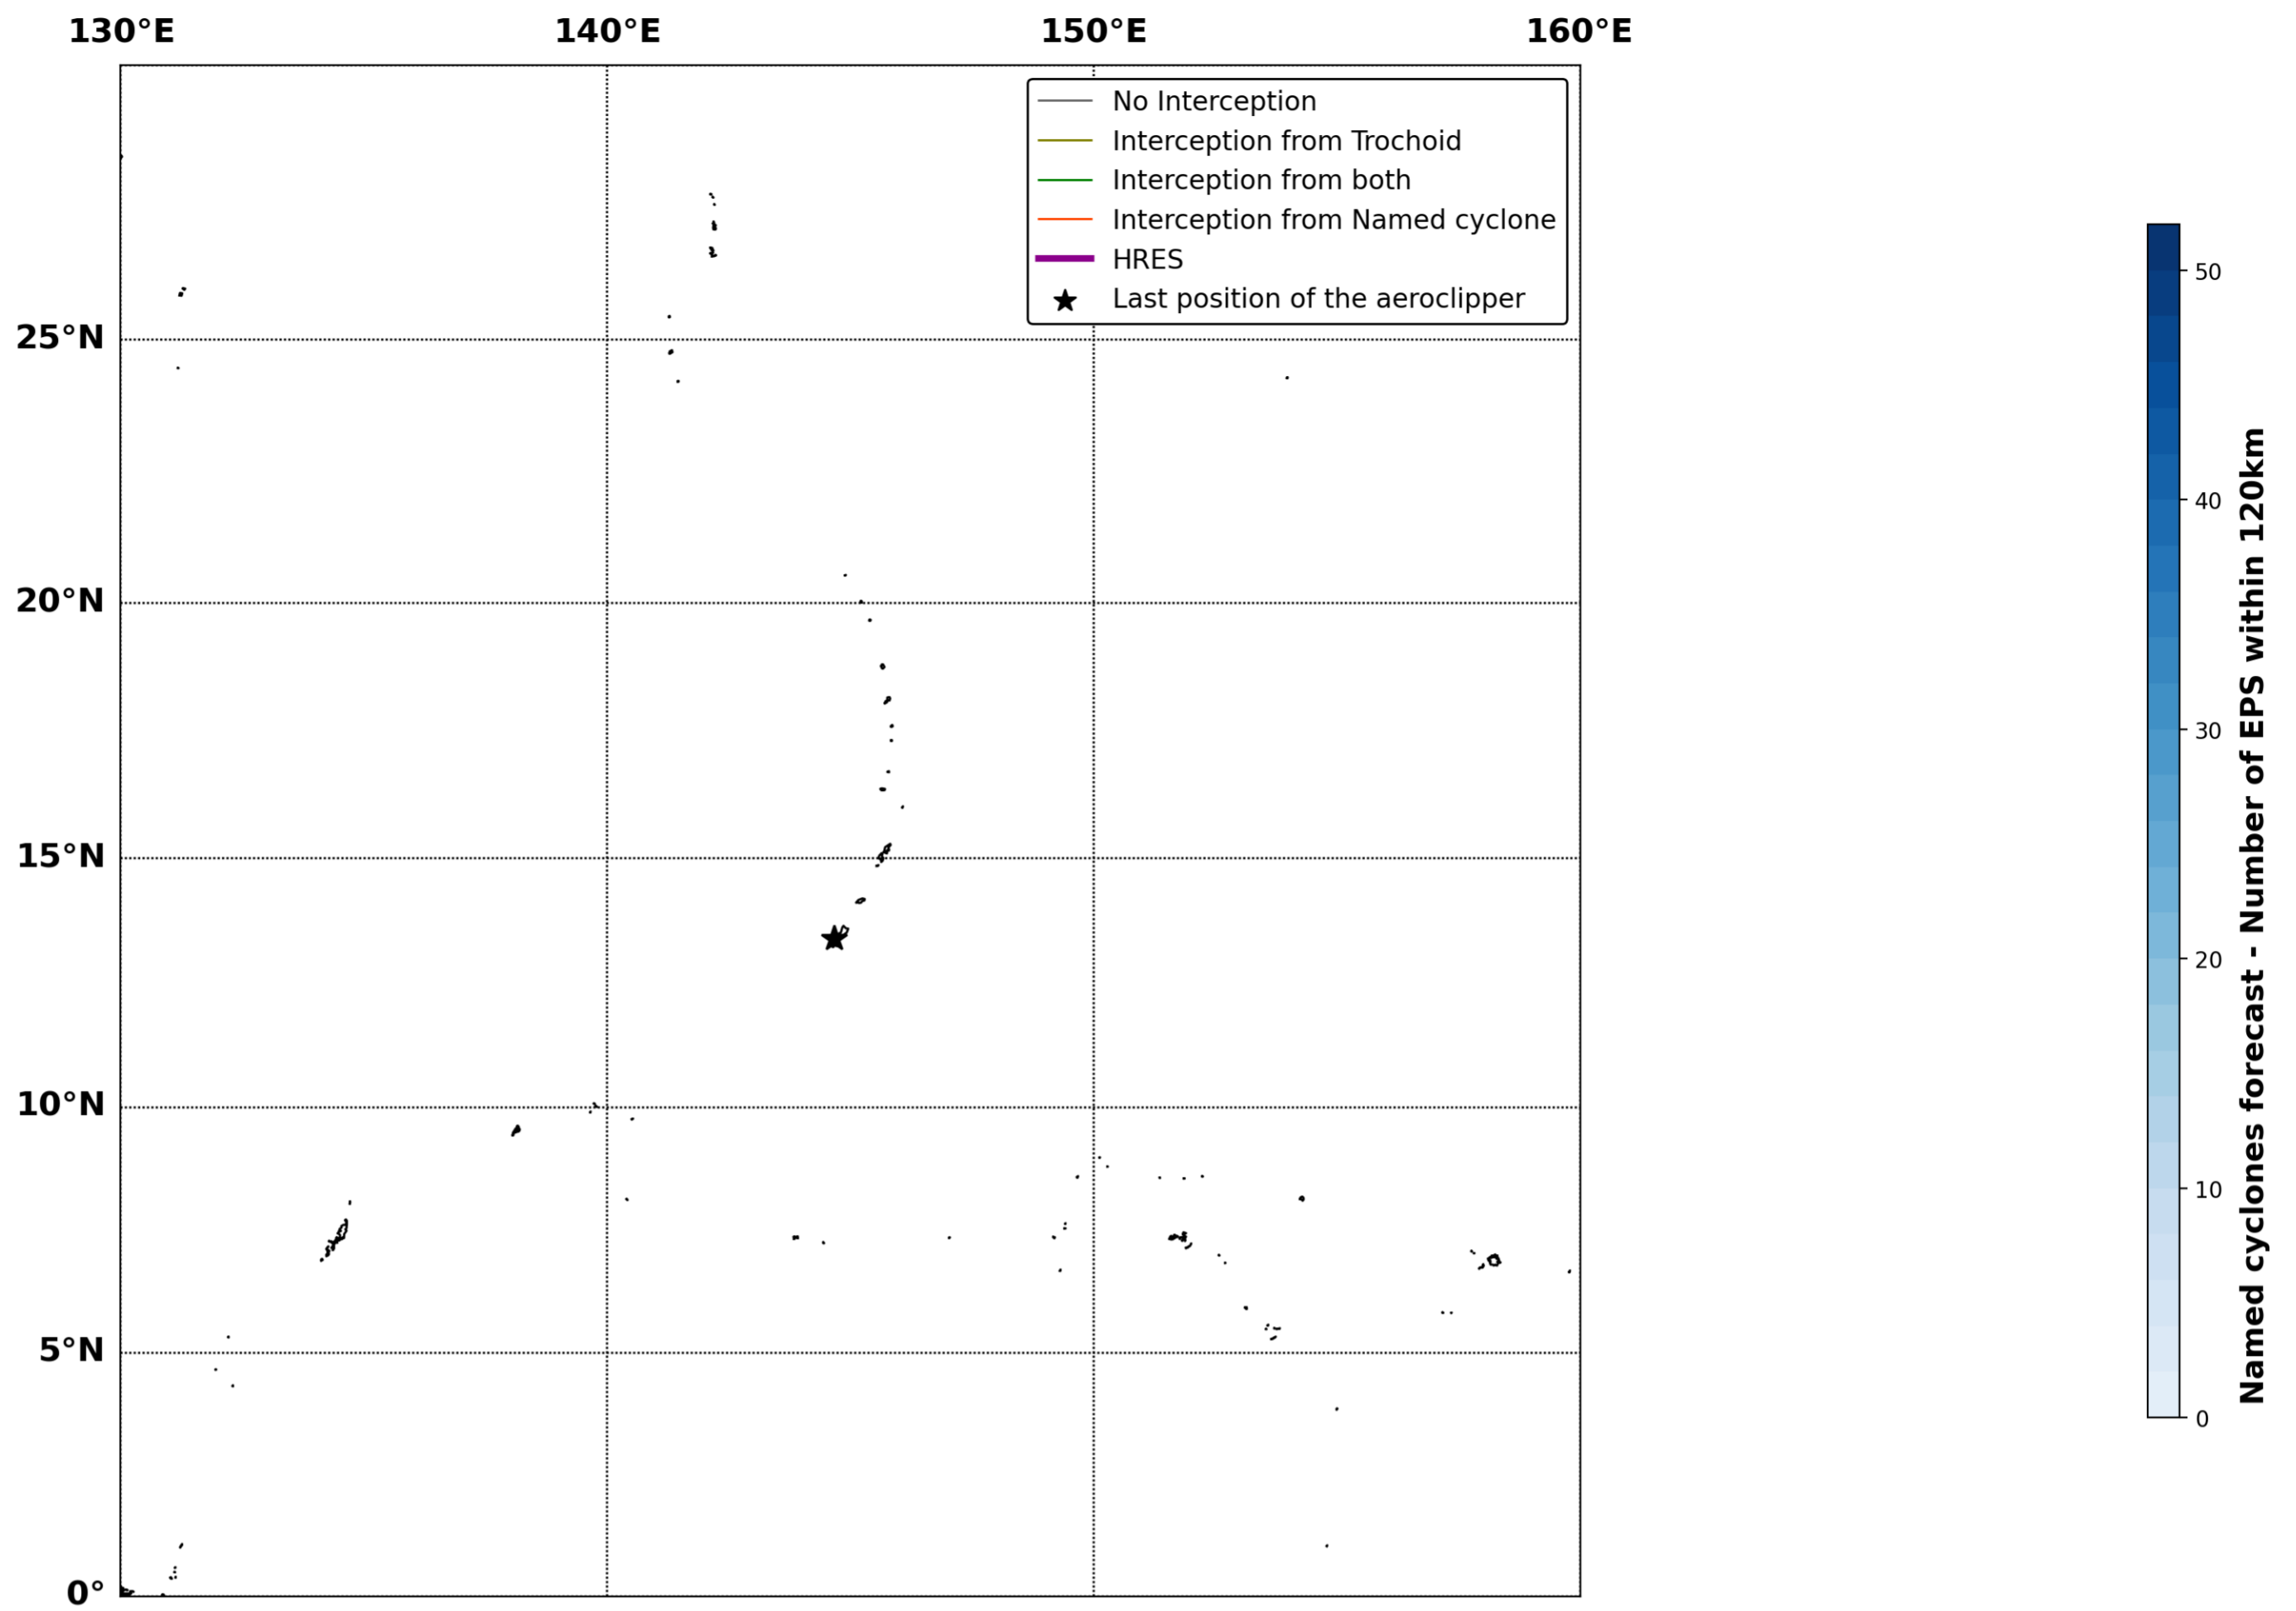

Aeroclipper ETX-U EW

Intercept forecast from aeroclipper's position at 2023/10/05, 10h00 (UTC)

Aeroclipper ETX-U EW

Grounding forecast from aeroclipper's position at 2023/10/05, 10h00 (UTC)