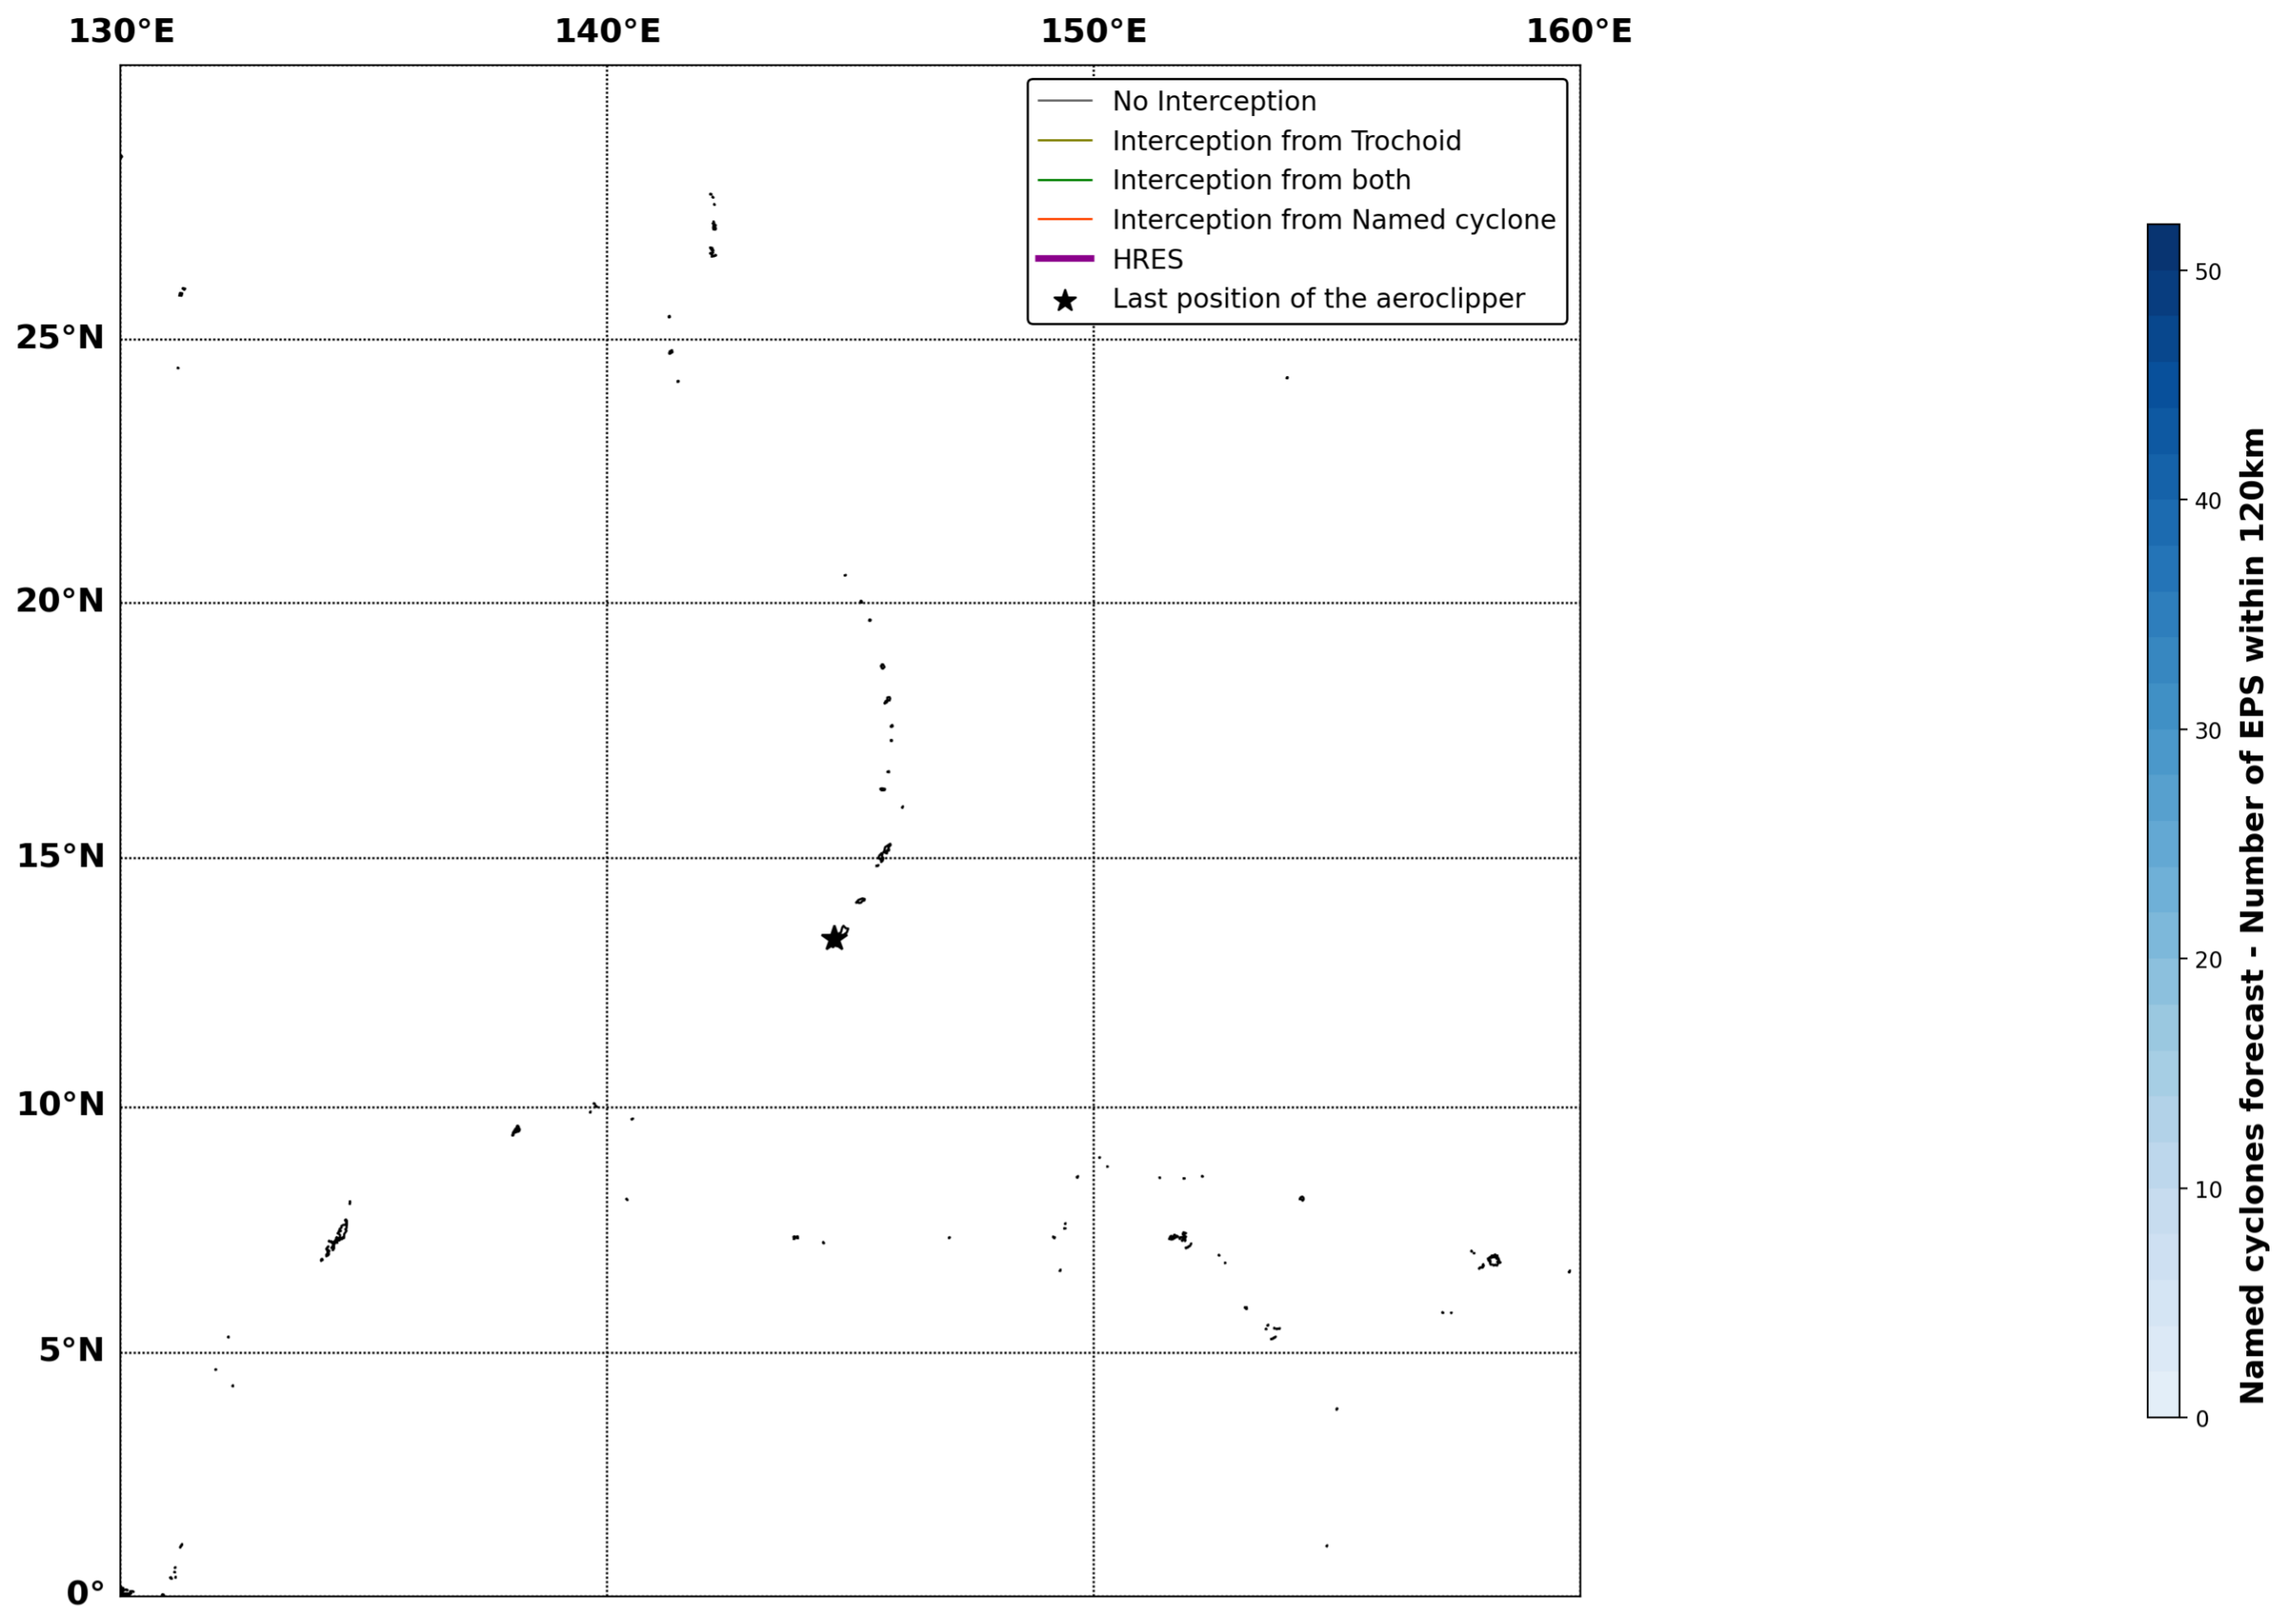

Aeroclipper ETX-U EW

Intercept forecast from aeroclipper's position at 2023/10/05, 16h00 (UTC)

Aeroclipper ETX-U EW

Grounding forecast from aeroclipper's position at 2023/10/05, 16h00 (UTC)