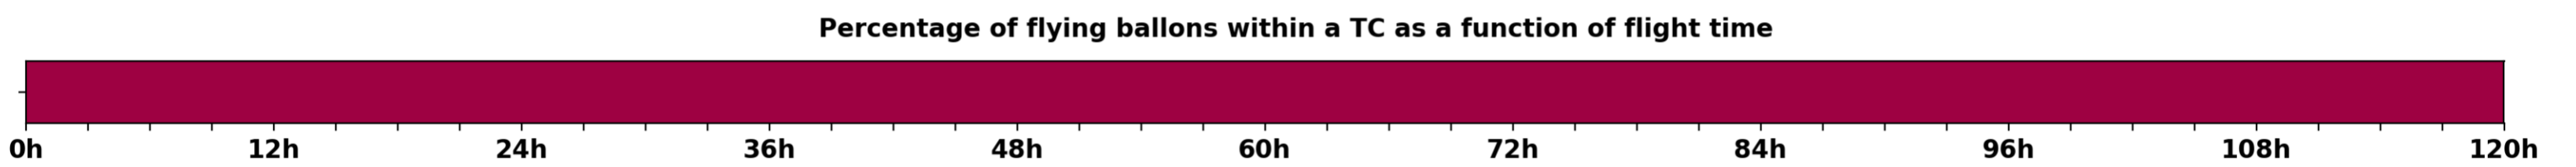

Aeroclipper ETX-U EW

Intercept forecast from aeroclipper's position at 2023/10/05, 16h00 (UTC)

Aeroclipper ETX-U EW

Grounding forecast from aeroclipper's position at 2023/10/05, 16h00 (UTC)