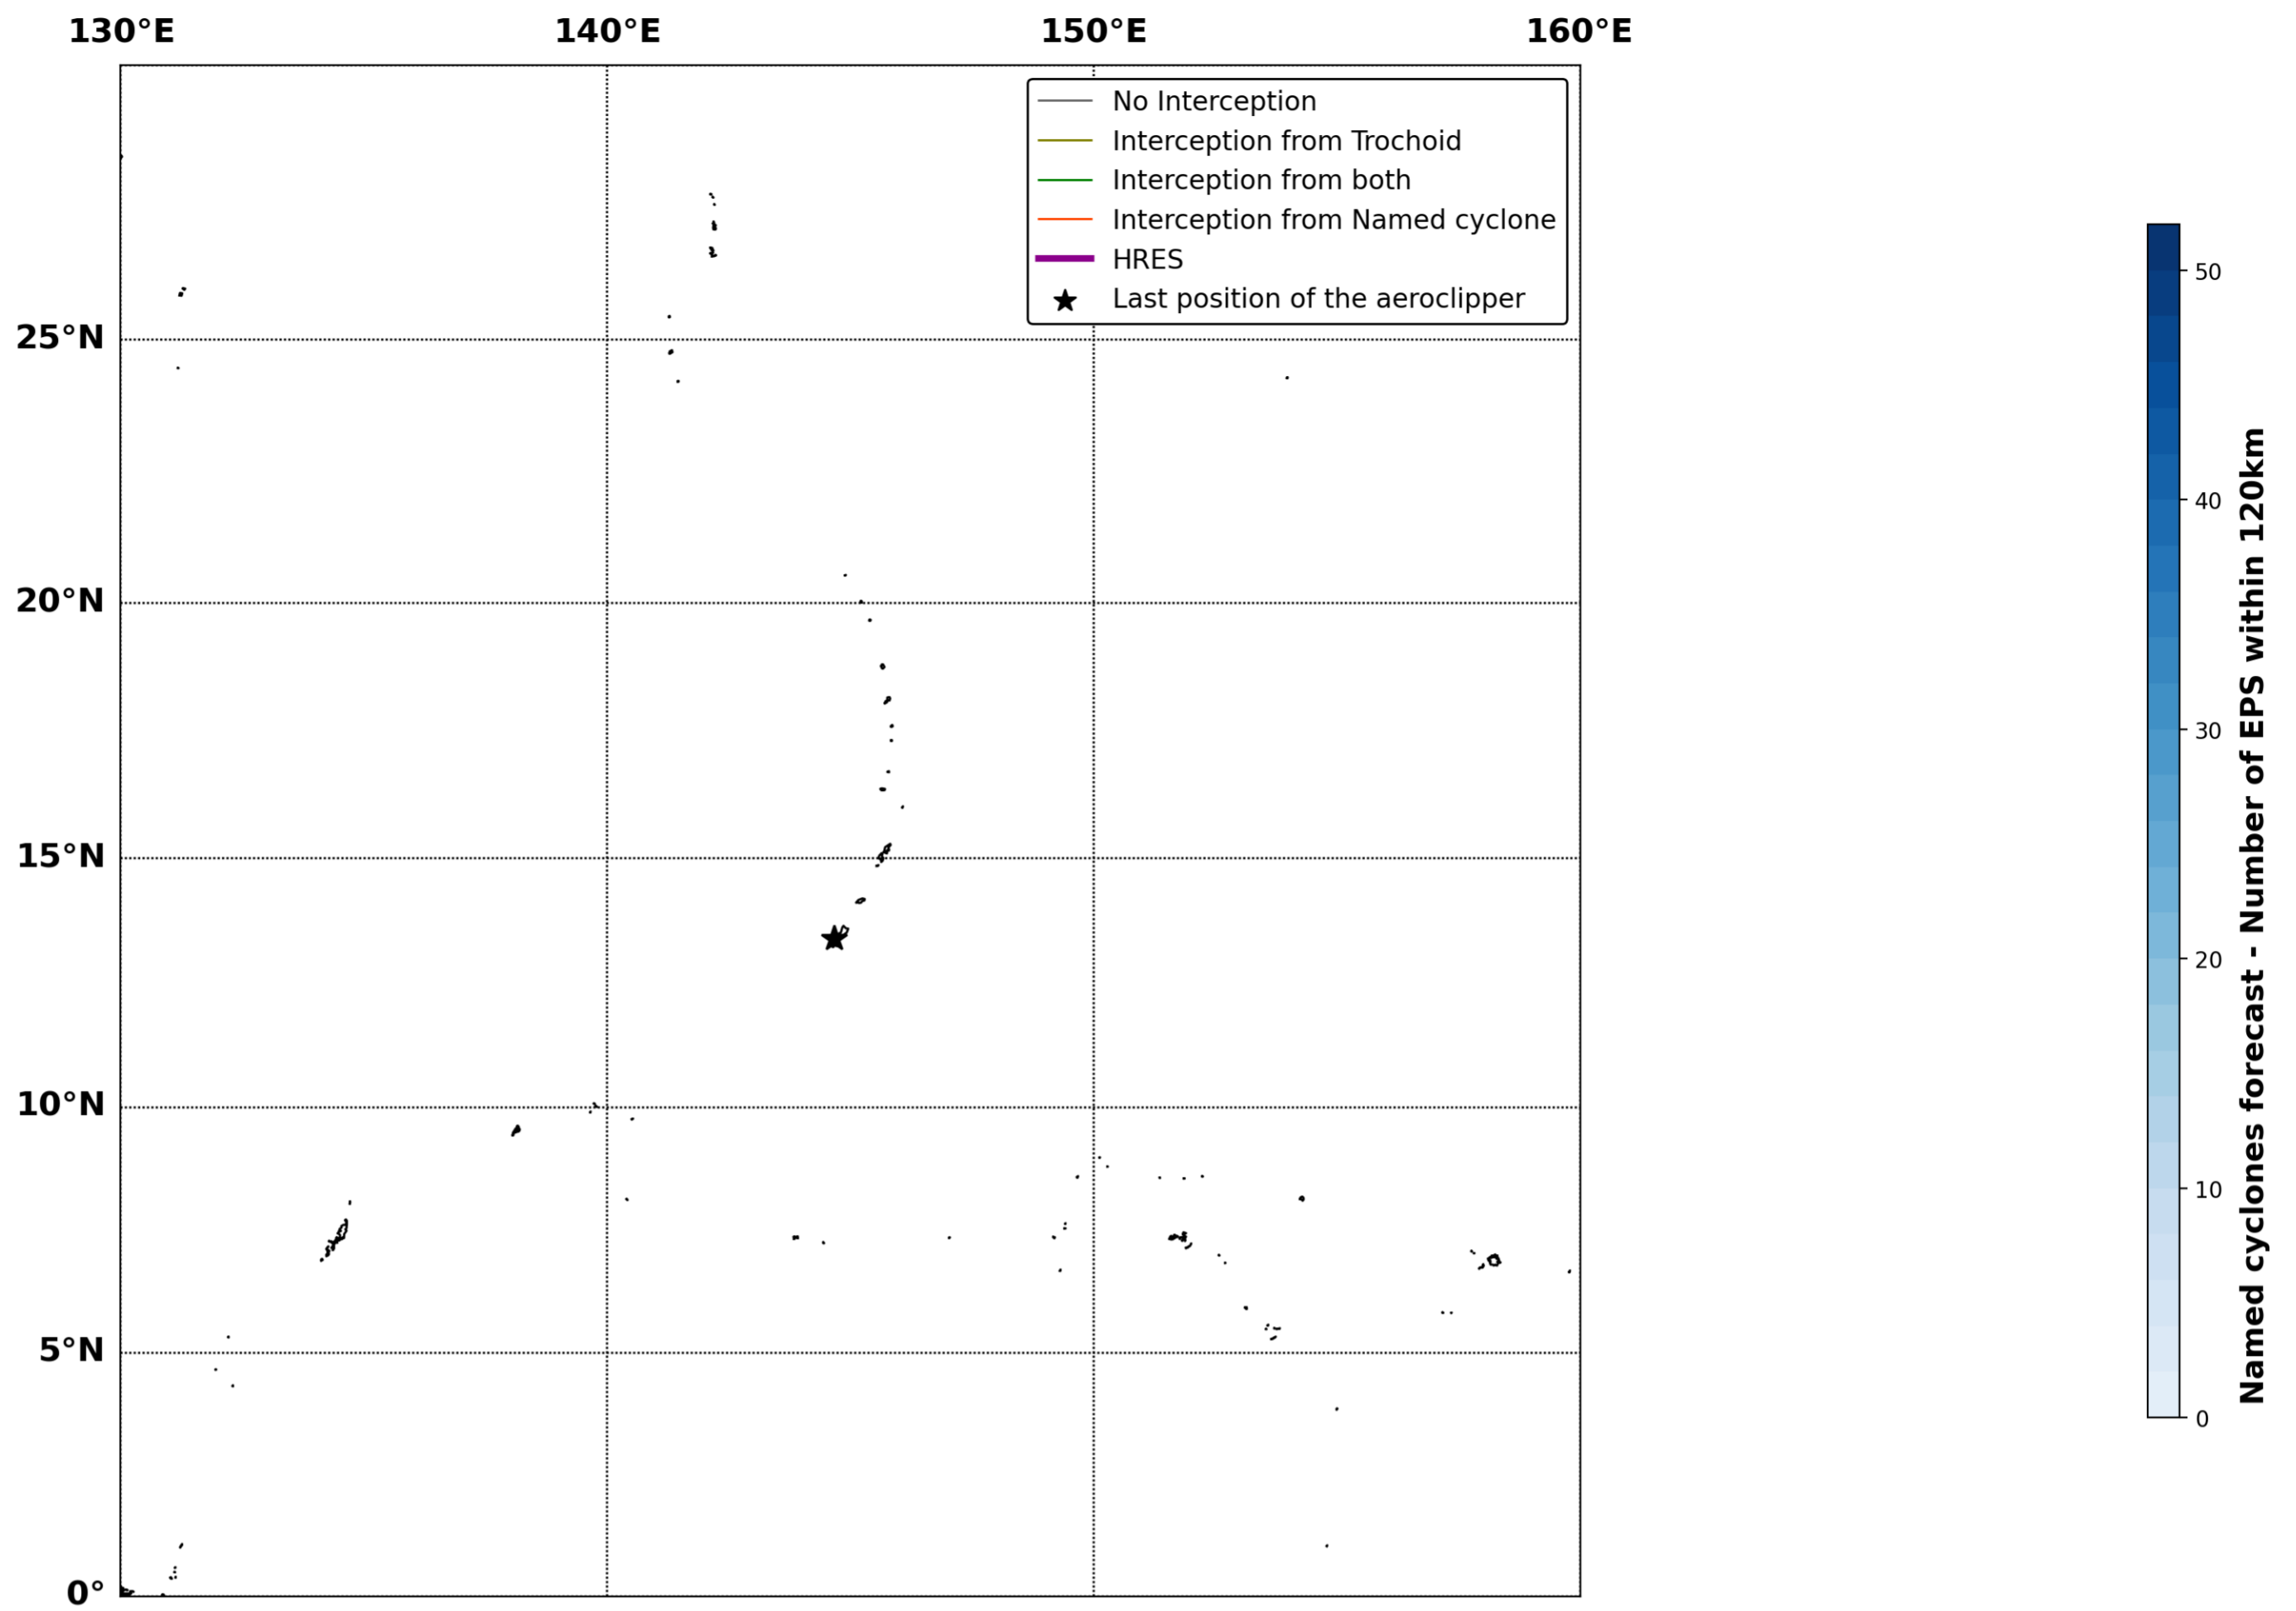

Aeroclipper ETX-U EW

Intercept forecast from aeroclipper's position at 2023/10/05, 19h00 (UTC)

Aeroclipper ETX-U EW

Grounding forecast from aeroclipper's position at 2023/10/05, 19h00 (UTC)