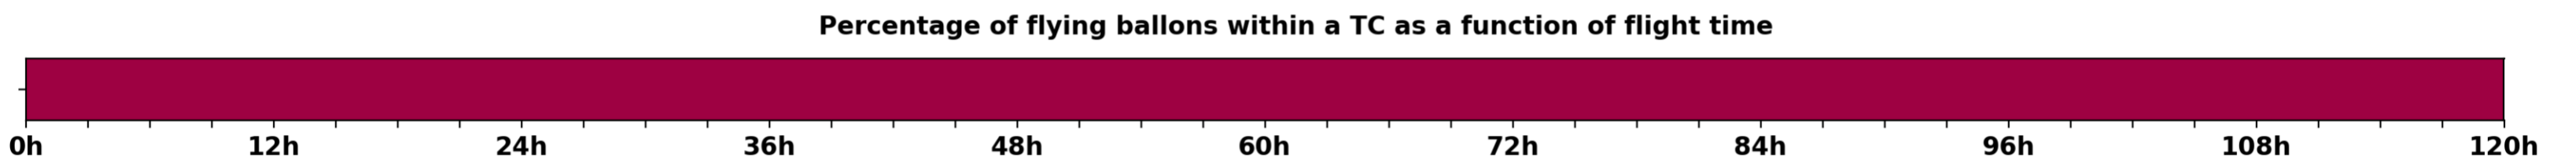

Aeroclipper ETX-U EW

Intercept forecast from aeroclipper's position at 2023/10/05, 19h00 (UTC)

Aeroclipper ETX-U EW

Grounding forecast from aeroclipper's position at 2023/10/05, 19h00 (UTC)