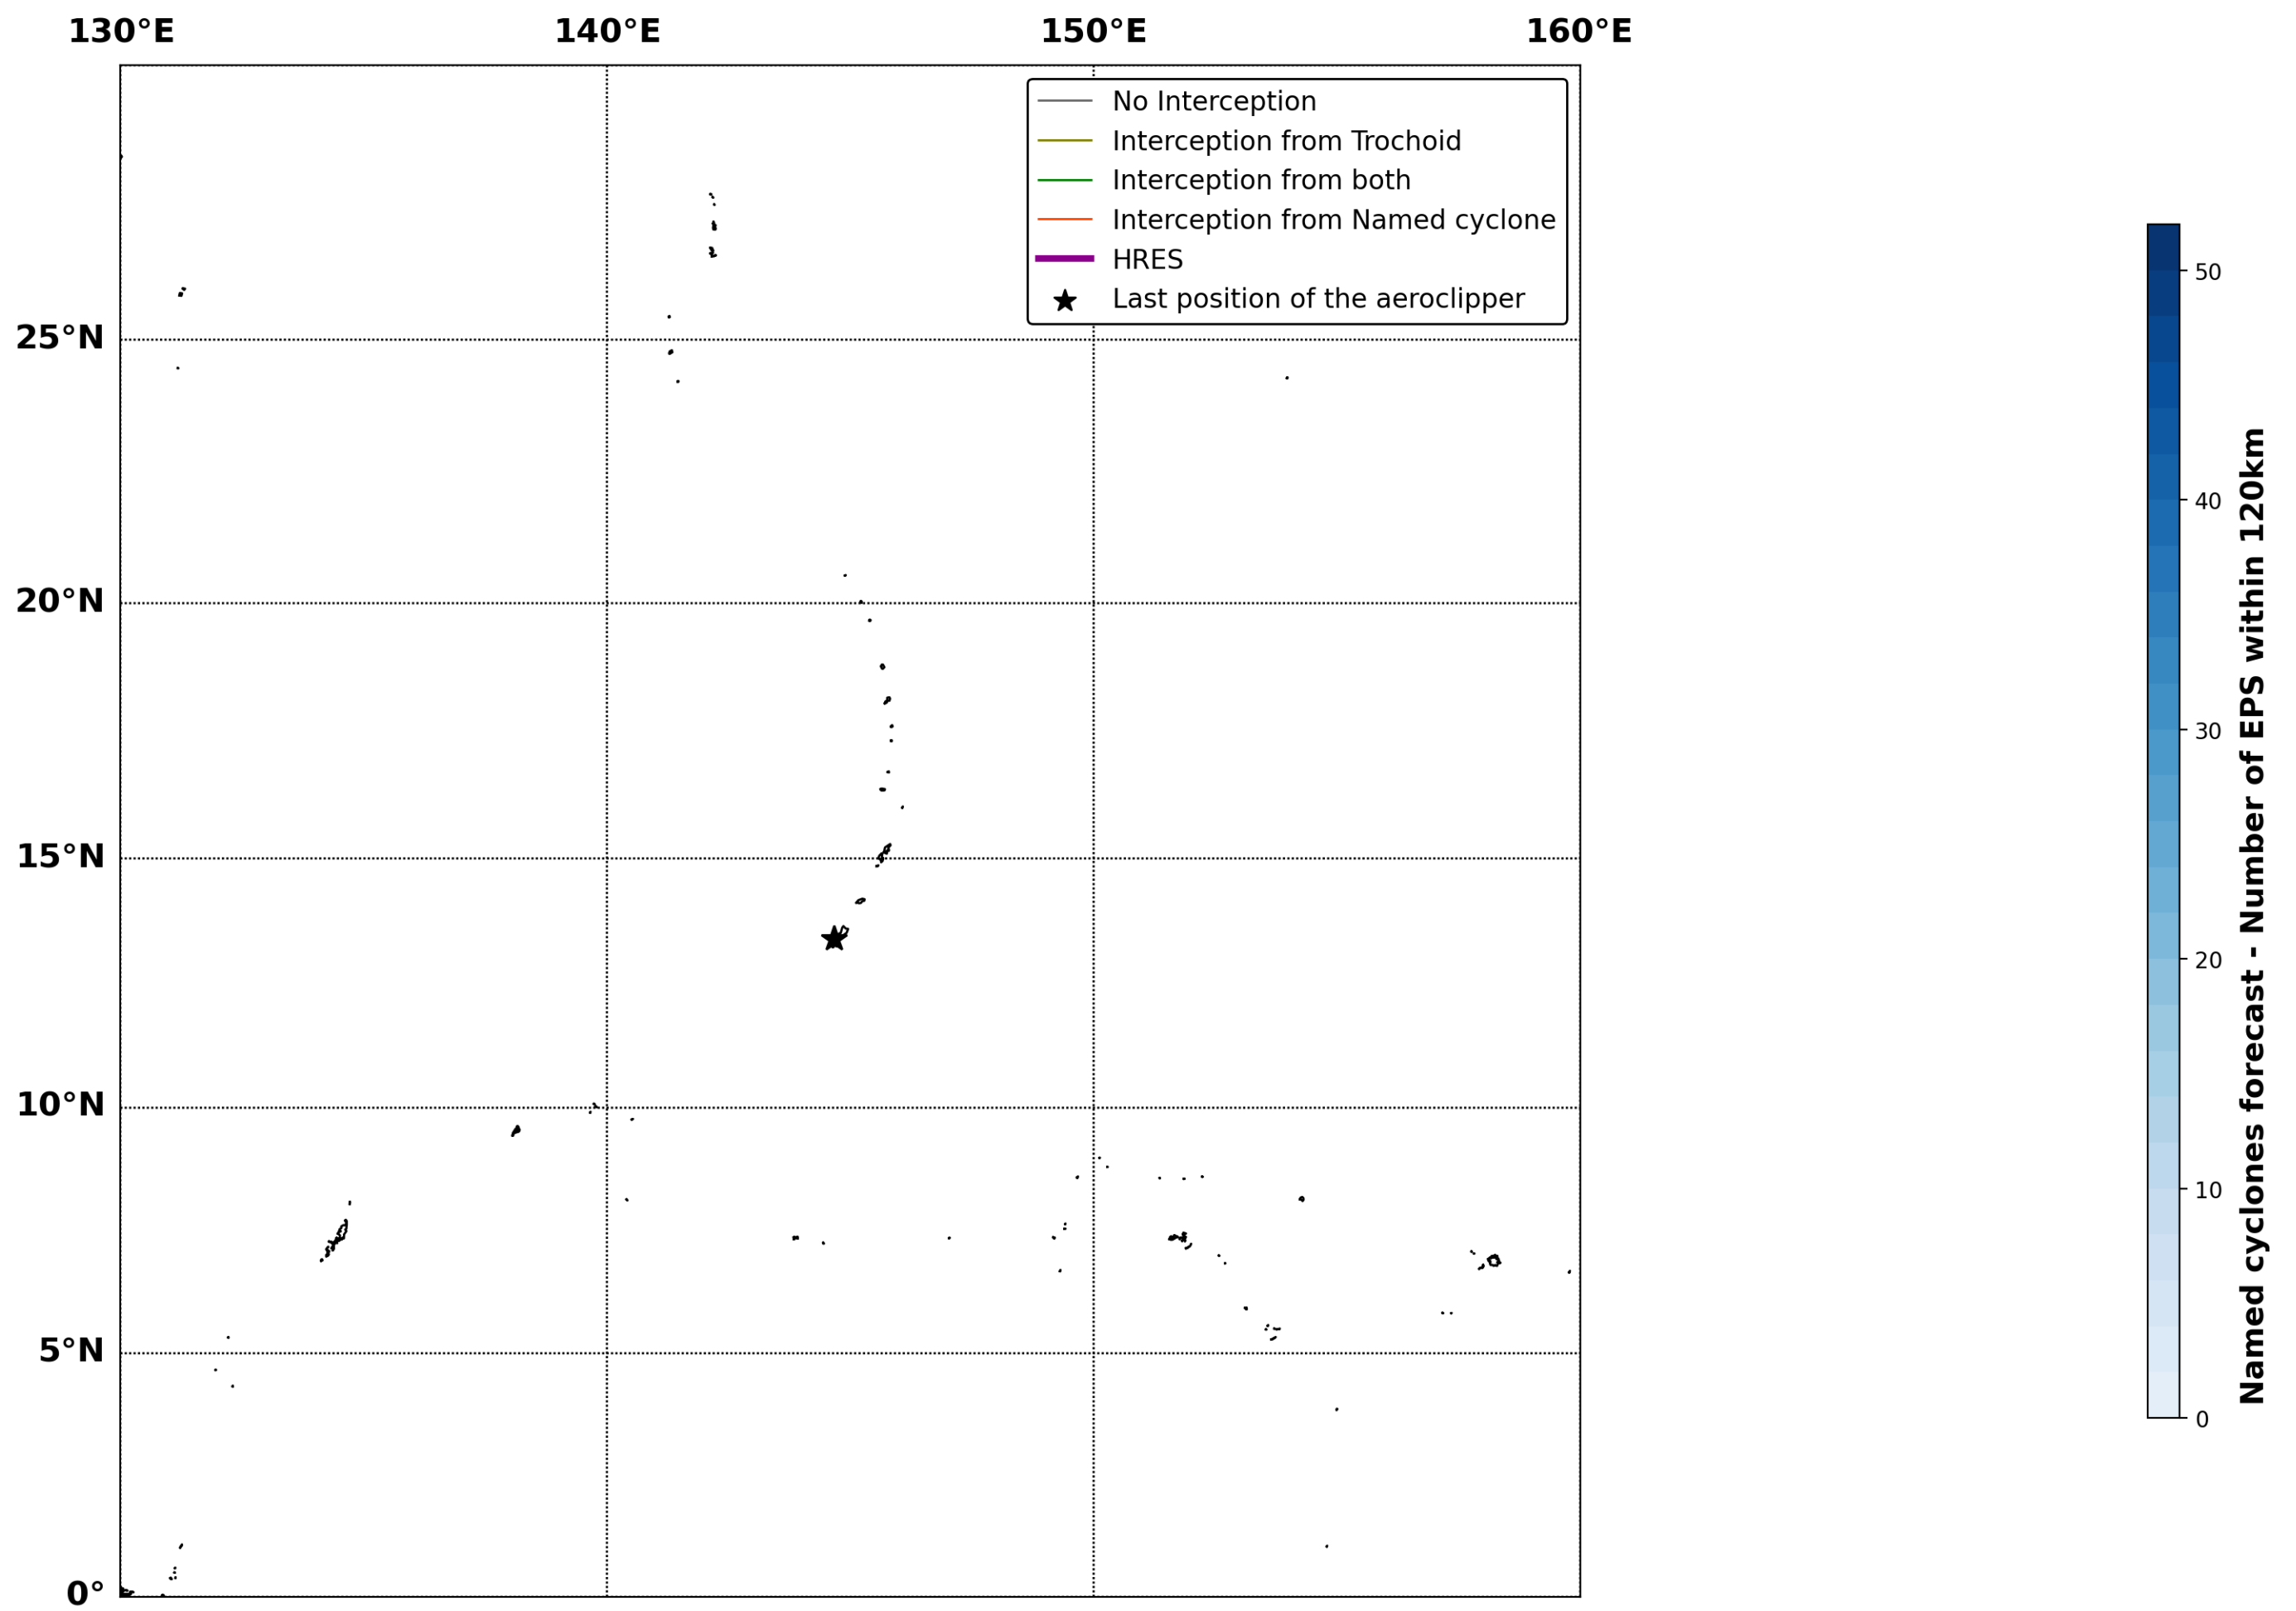

Aeroclipper ETX-U EW

Intercept forecast from aeroclipper's position at 2023/10/05, 22h00 (UTC)

Aeroclipper ETX-U EW

Grounding forecast from aeroclipper's position at 2023/10/05, 22h00 (UTC)