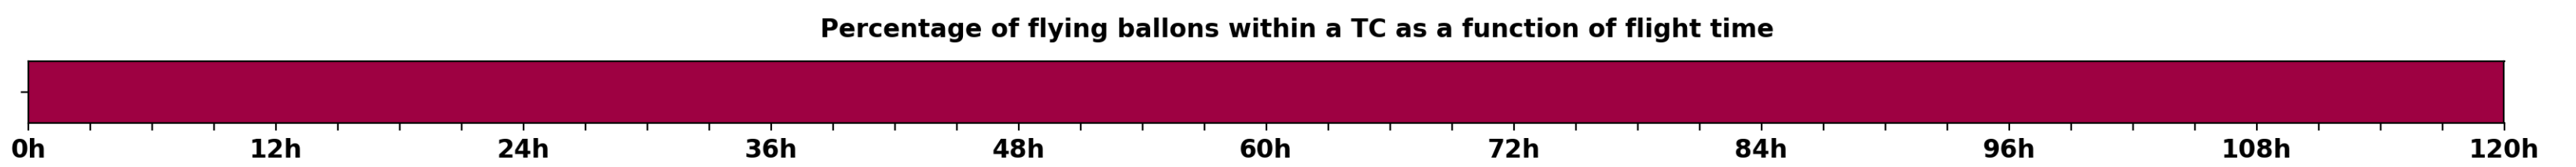

Aeroclipper ETX-U EW

Intercept forecast from aeroclipper's position at 2023/10/05, 22h00 (UTC)

Aeroclipper ETX-U EW

Grounding forecast from aeroclipper's position at 2023/10/05, 22h00 (UTC)