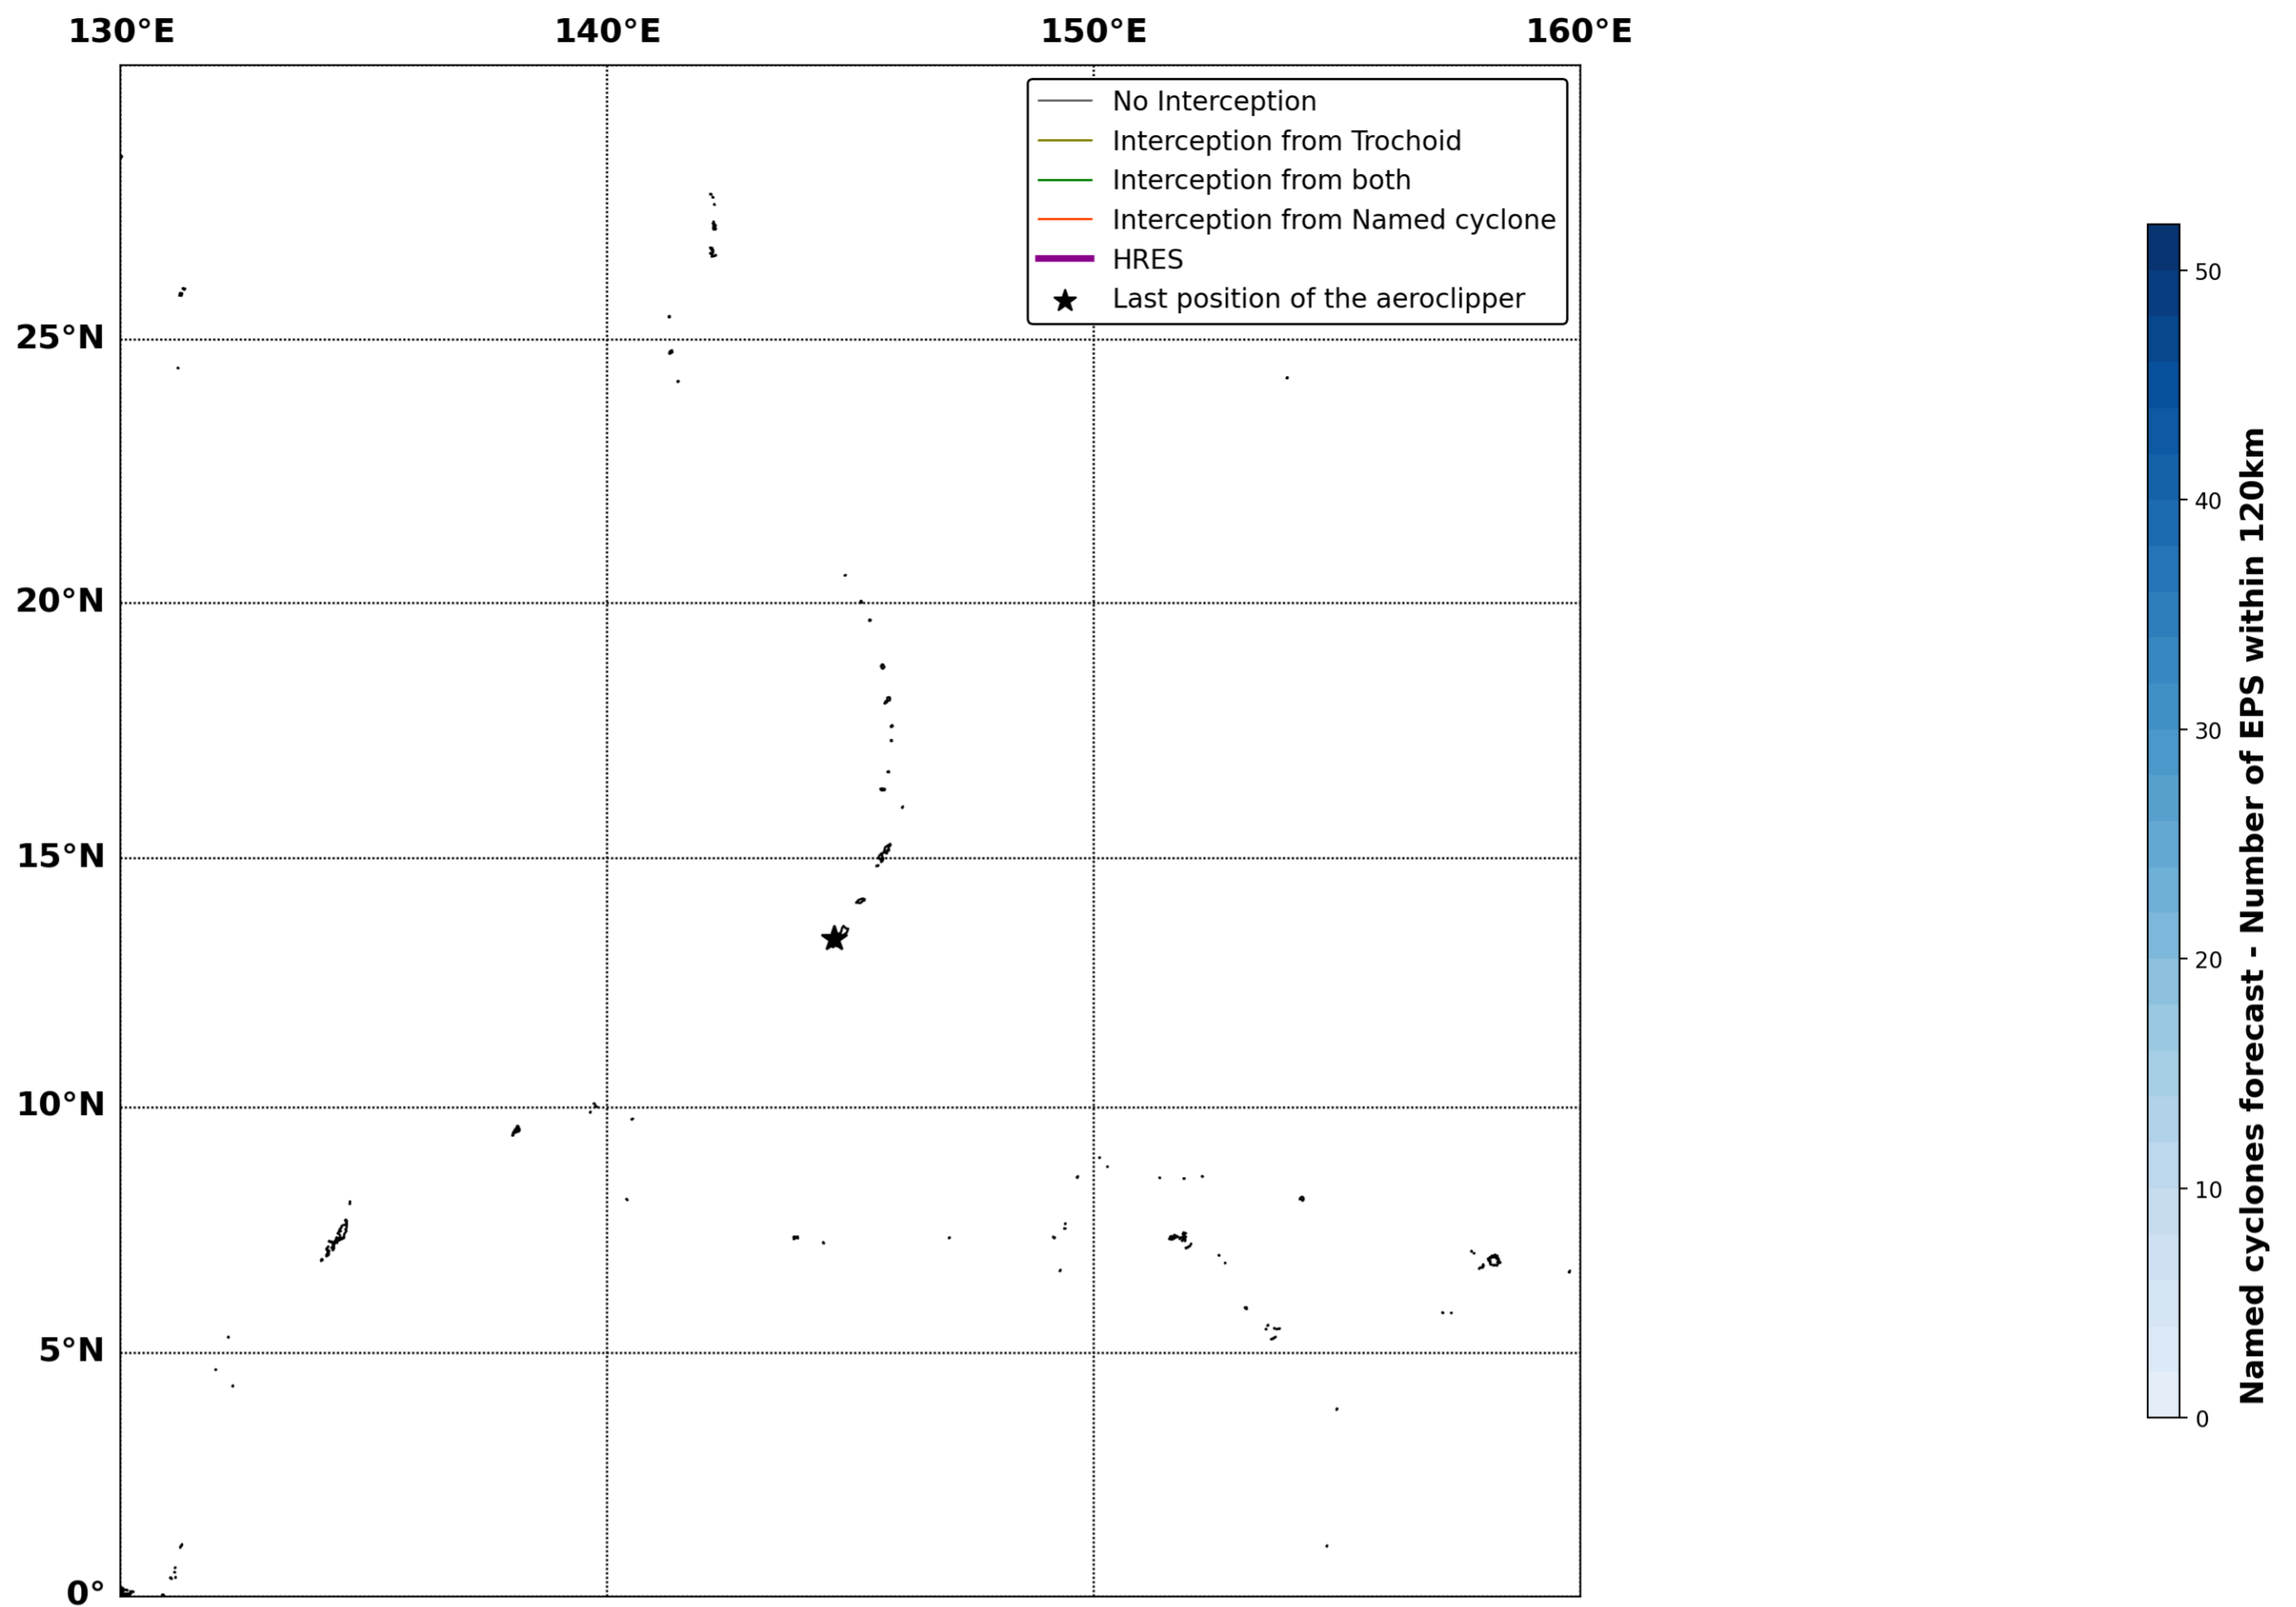

Aeroclipper ETX-U EW

Intercept forecast from aeroclipper's position at 2023/10/06, 01h00 (UTC)

Aeroclipper ETX-U EW

Grounding forecast from aeroclipper's position at 2023/10/06, 01h00 (UTC)