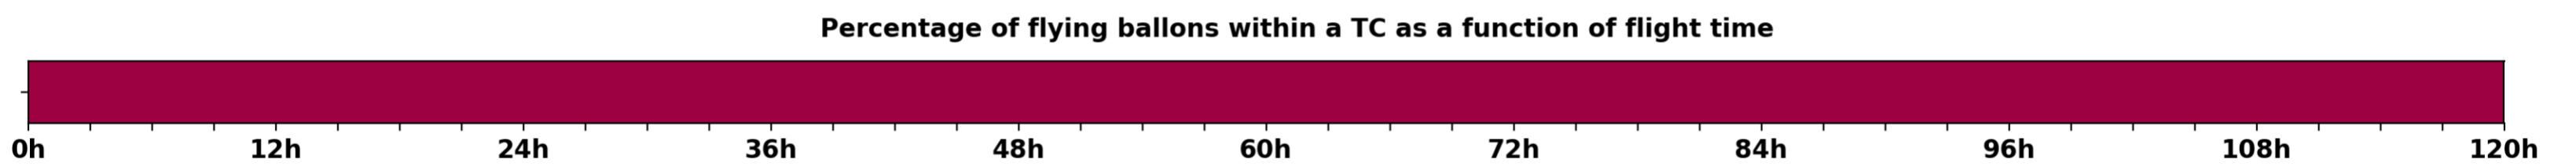

Aeroclipper ETX-U EW

Intercept forecast from aeroclipper's position at 2023/10/06, 01h00 (UTC)

Aeroclipper ETX-U EW

Grounding forecast from aeroclipper's position at 2023/10/06, 01h00 (UTC)