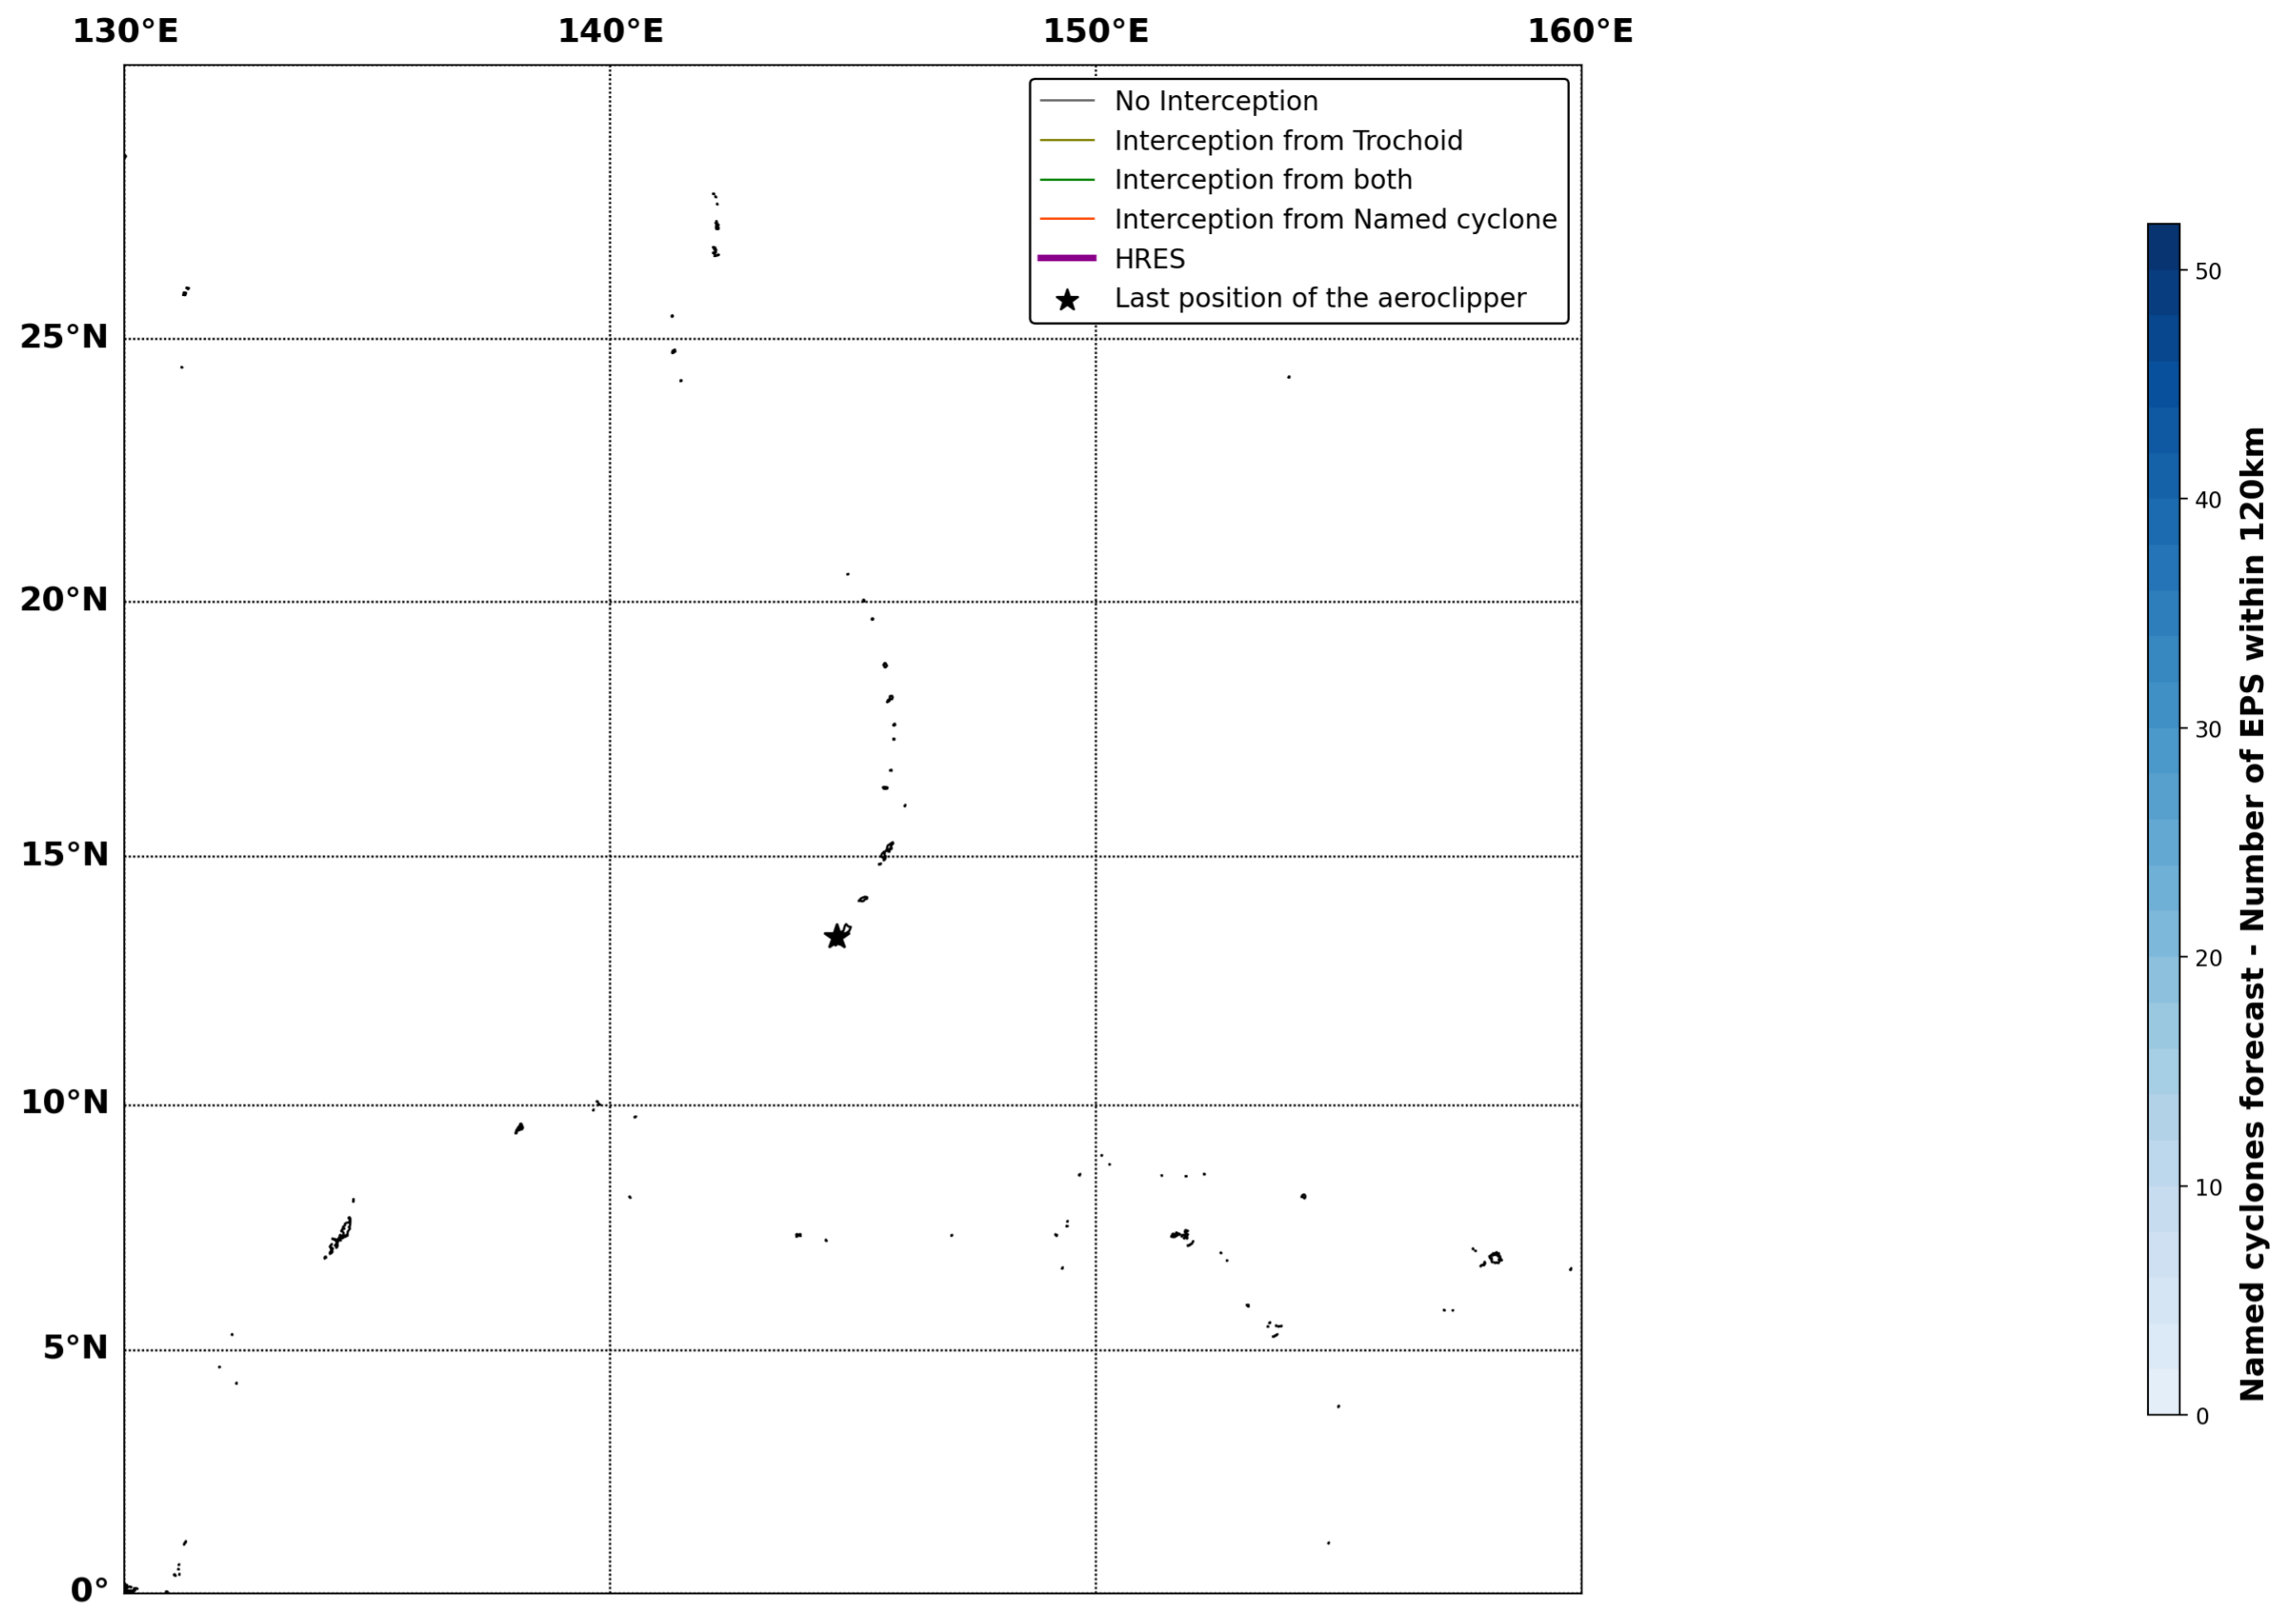

### Aeroclipper ETX-U EW Intercept forecast from aeroclipper's position at 2023/10/06, 10h00 (UTC)

### Aeroclipper ETX-U EW Grounding forecast from aeroclipper's position at 2023/10/06, 10h00 (UTC)