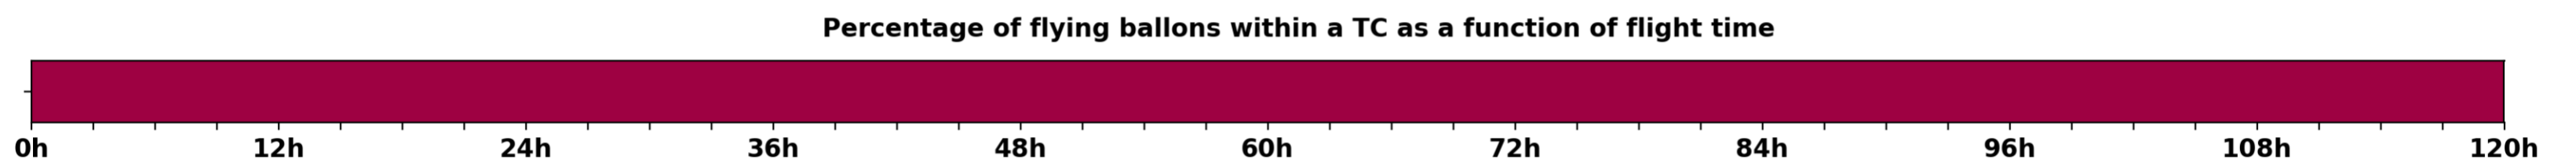

### Aeroclipper ETX-U EW Intercept forecast from aeroclipper's position at 2023/10/06, 10h00 (UTC)

### Aeroclipper ETX-U EW Grounding forecast from aeroclipper's position at 2023/10/06, 10h00 (UTC)