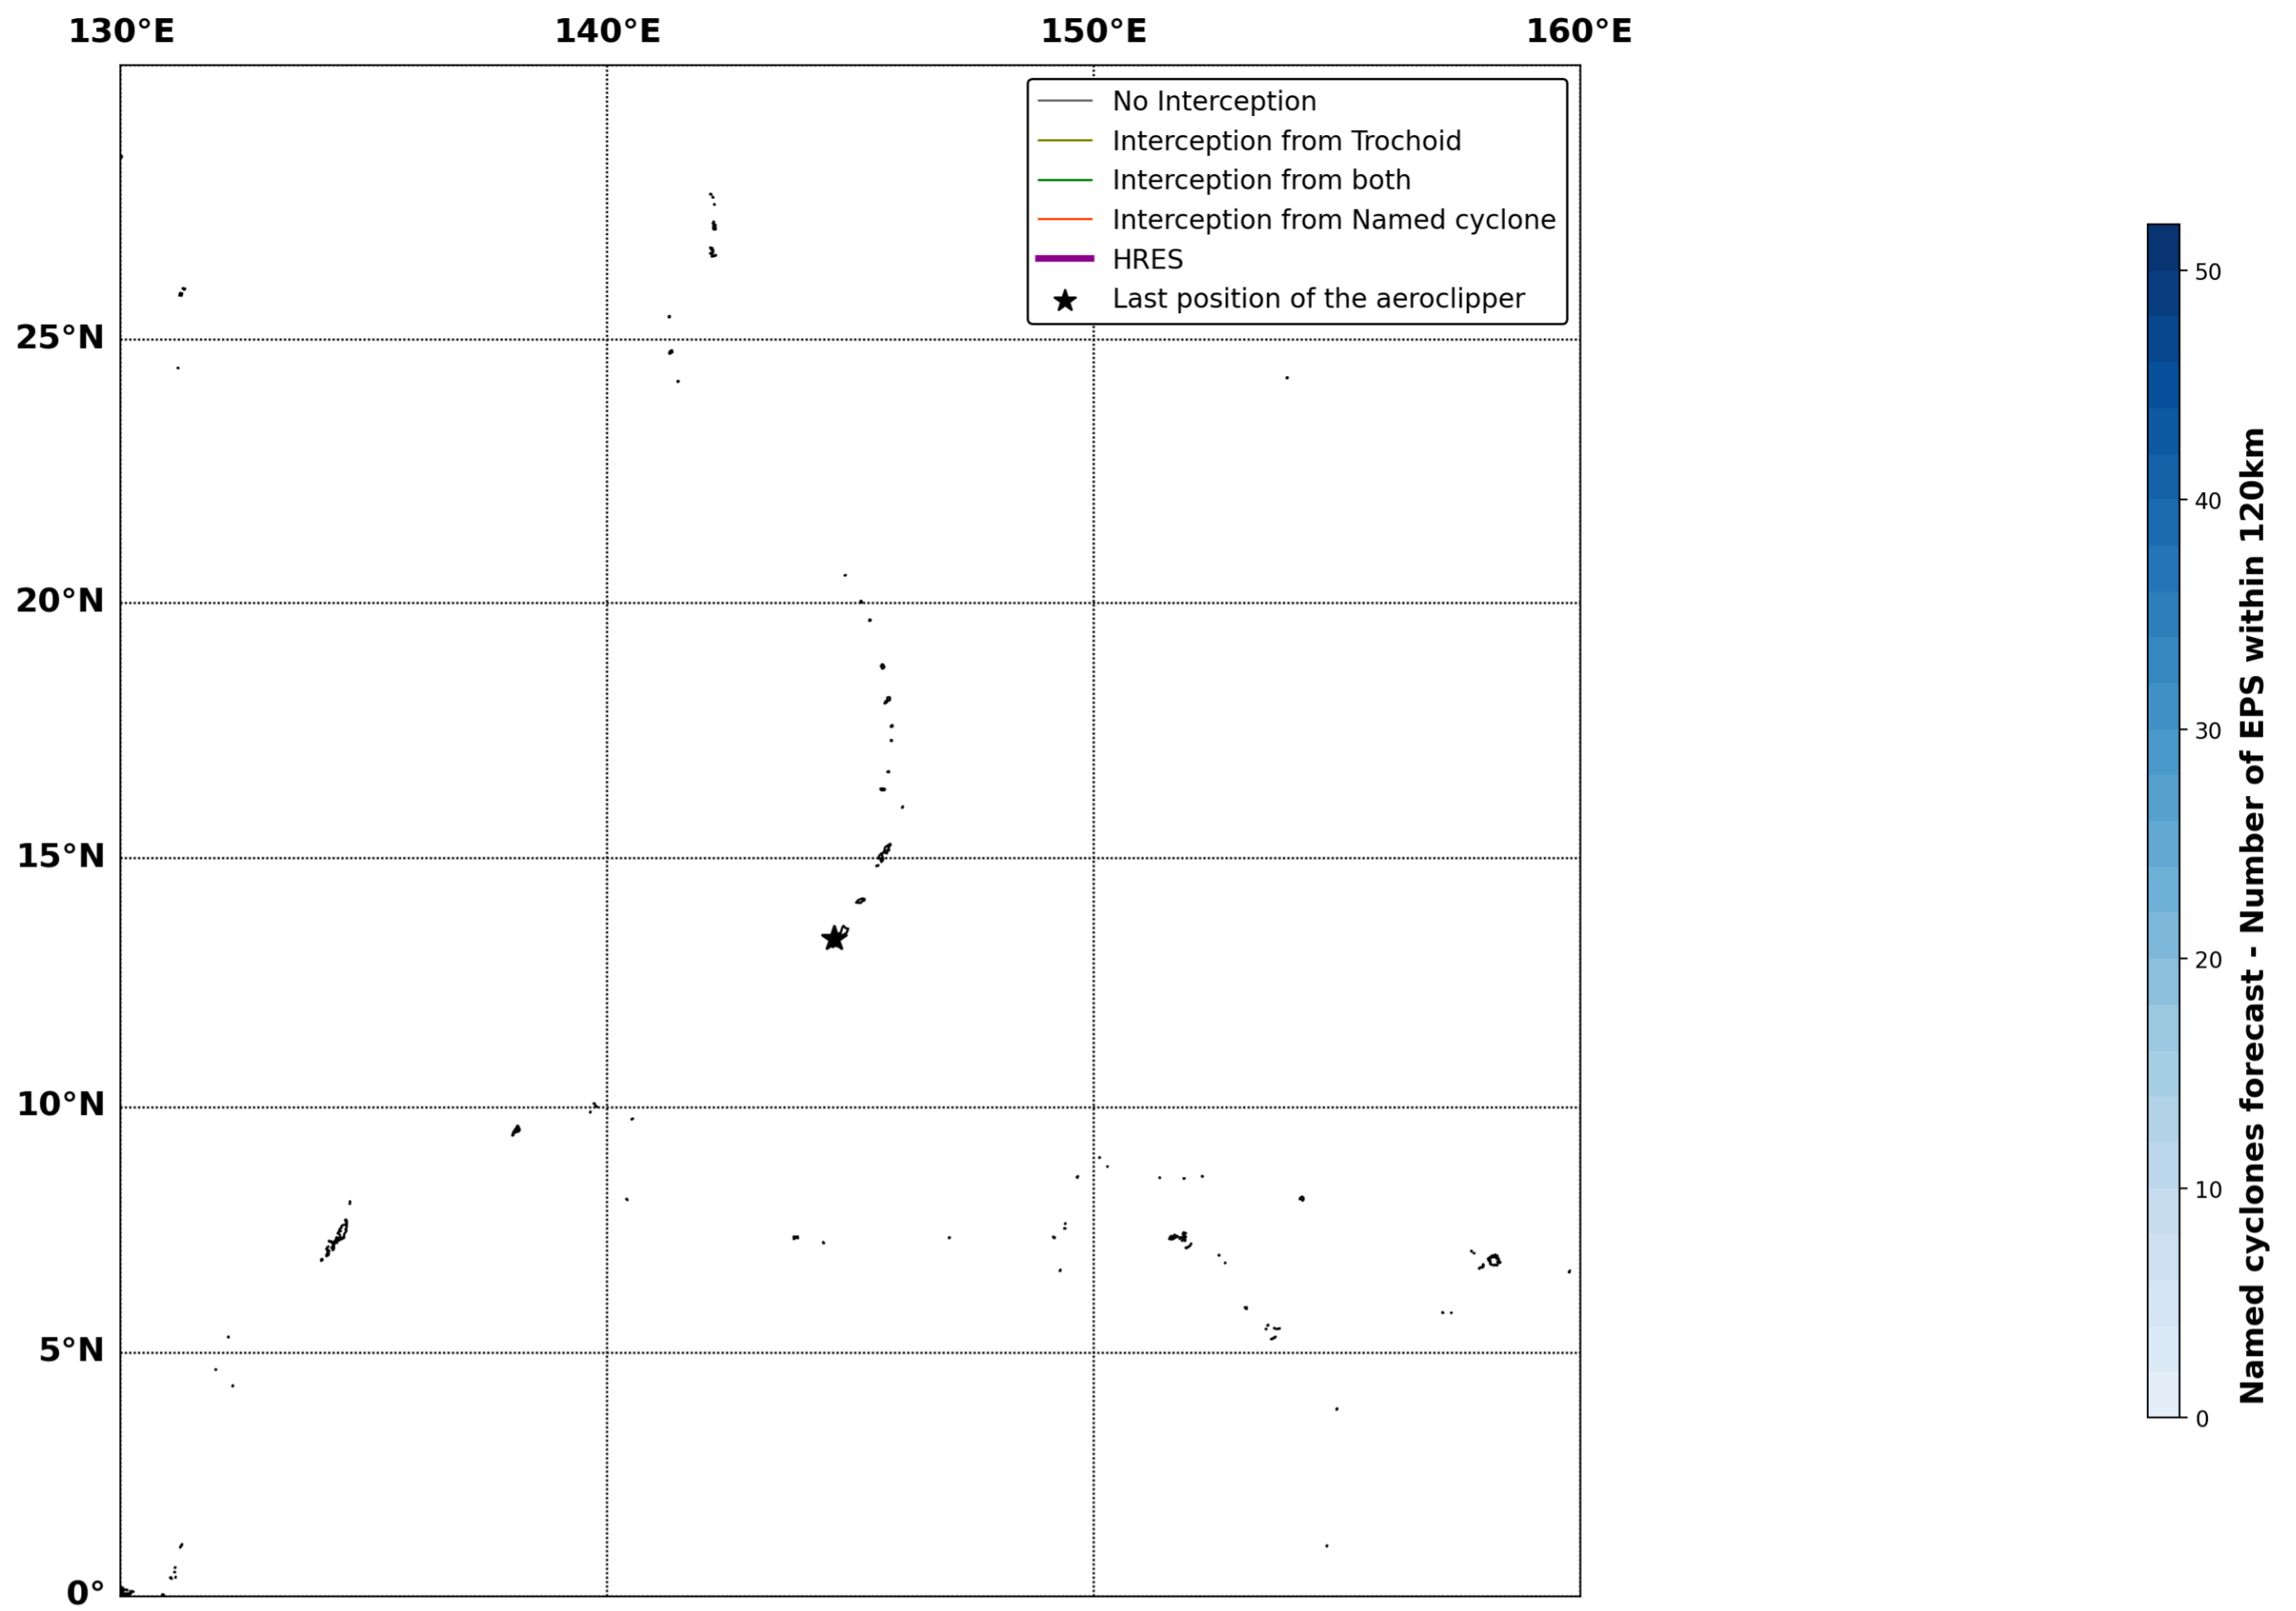

Aeroclipper ETX-U EW Intercept forecast from aeroclipper's position at 2023/10/06, 13h00 (UTC)

Aeroclipper ETX-U EW Grounding forecast from aeroclipper's position at 2023/10/06, 13h00 (UTC)