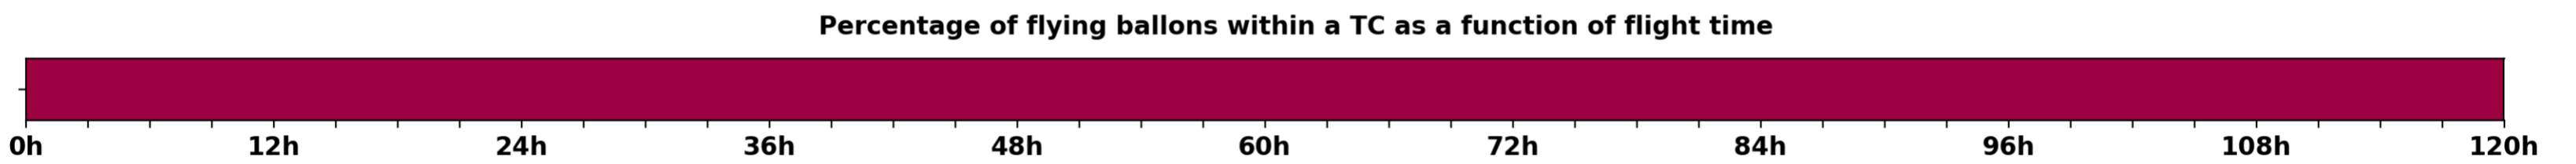

Aeroclipper ETX-U EW Intercept forecast from aeroclipper's position at 2023/10/06, 13h00 (UTC)

Aeroclipper ETX-U EW Grounding forecast from aeroclipper's position at 2023/10/06, 13h00 (UTC)