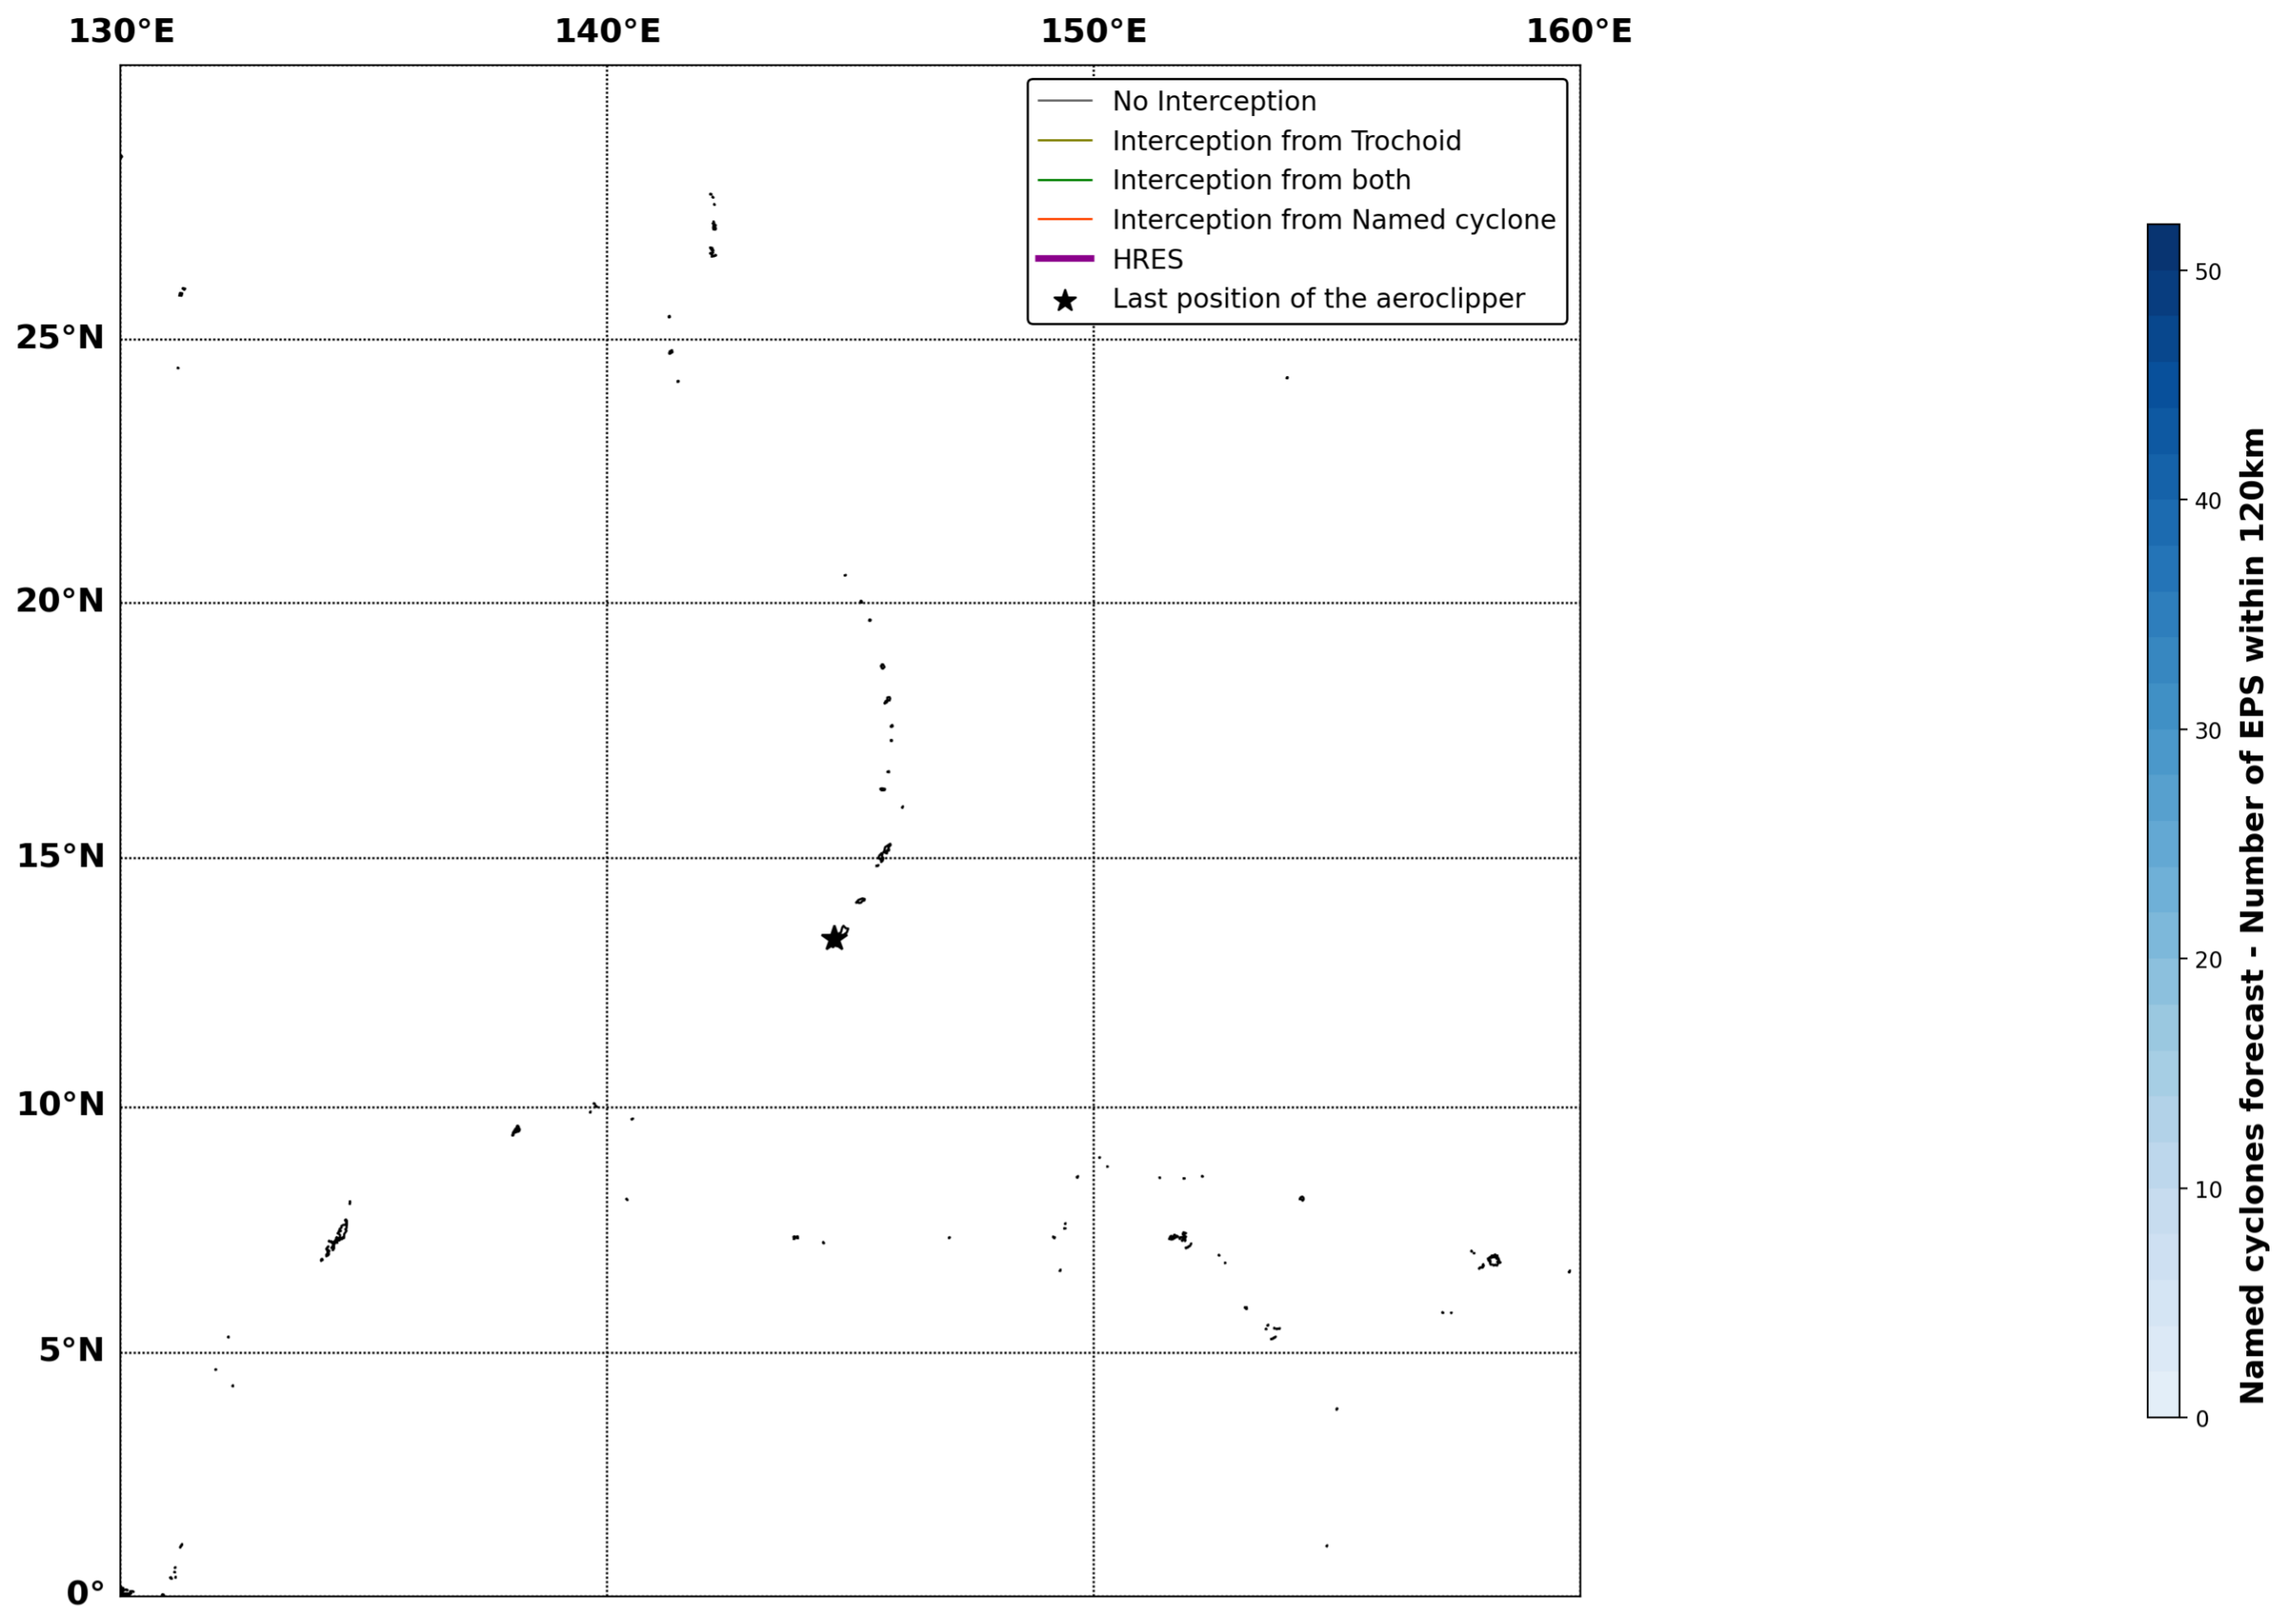

Aeroclipper ETX-U EW

Intercept forecast from aeroclipper's position at 2023/10/06, 19h00 (UTC)

Aeroclipper ETX-U EW

Grounding forecast from aeroclipper's position at 2023/10/06, 19h00 (UTC)