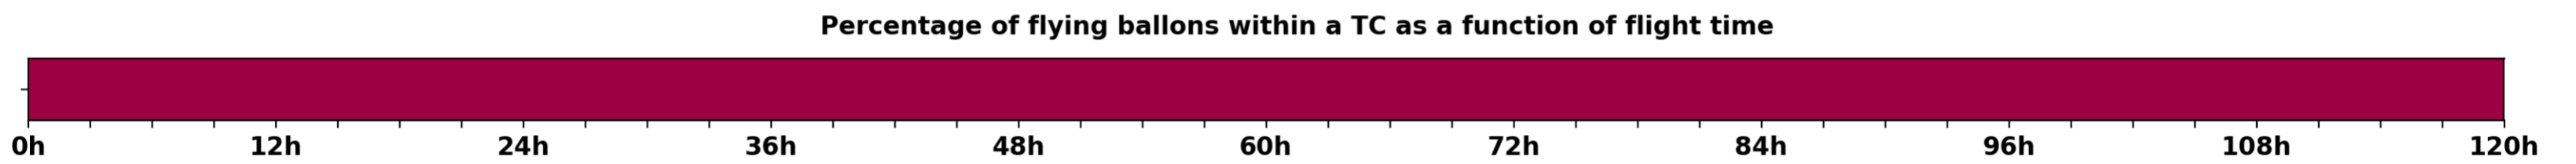

Aeroclipper ETX-U EW

Intercept forecast from aeroclipper's position at 2023/10/06, 19h00 (UTC)

Aeroclipper ETX-U EW

Grounding forecast from aeroclipper's position at 2023/10/06, 19h00 (UTC)