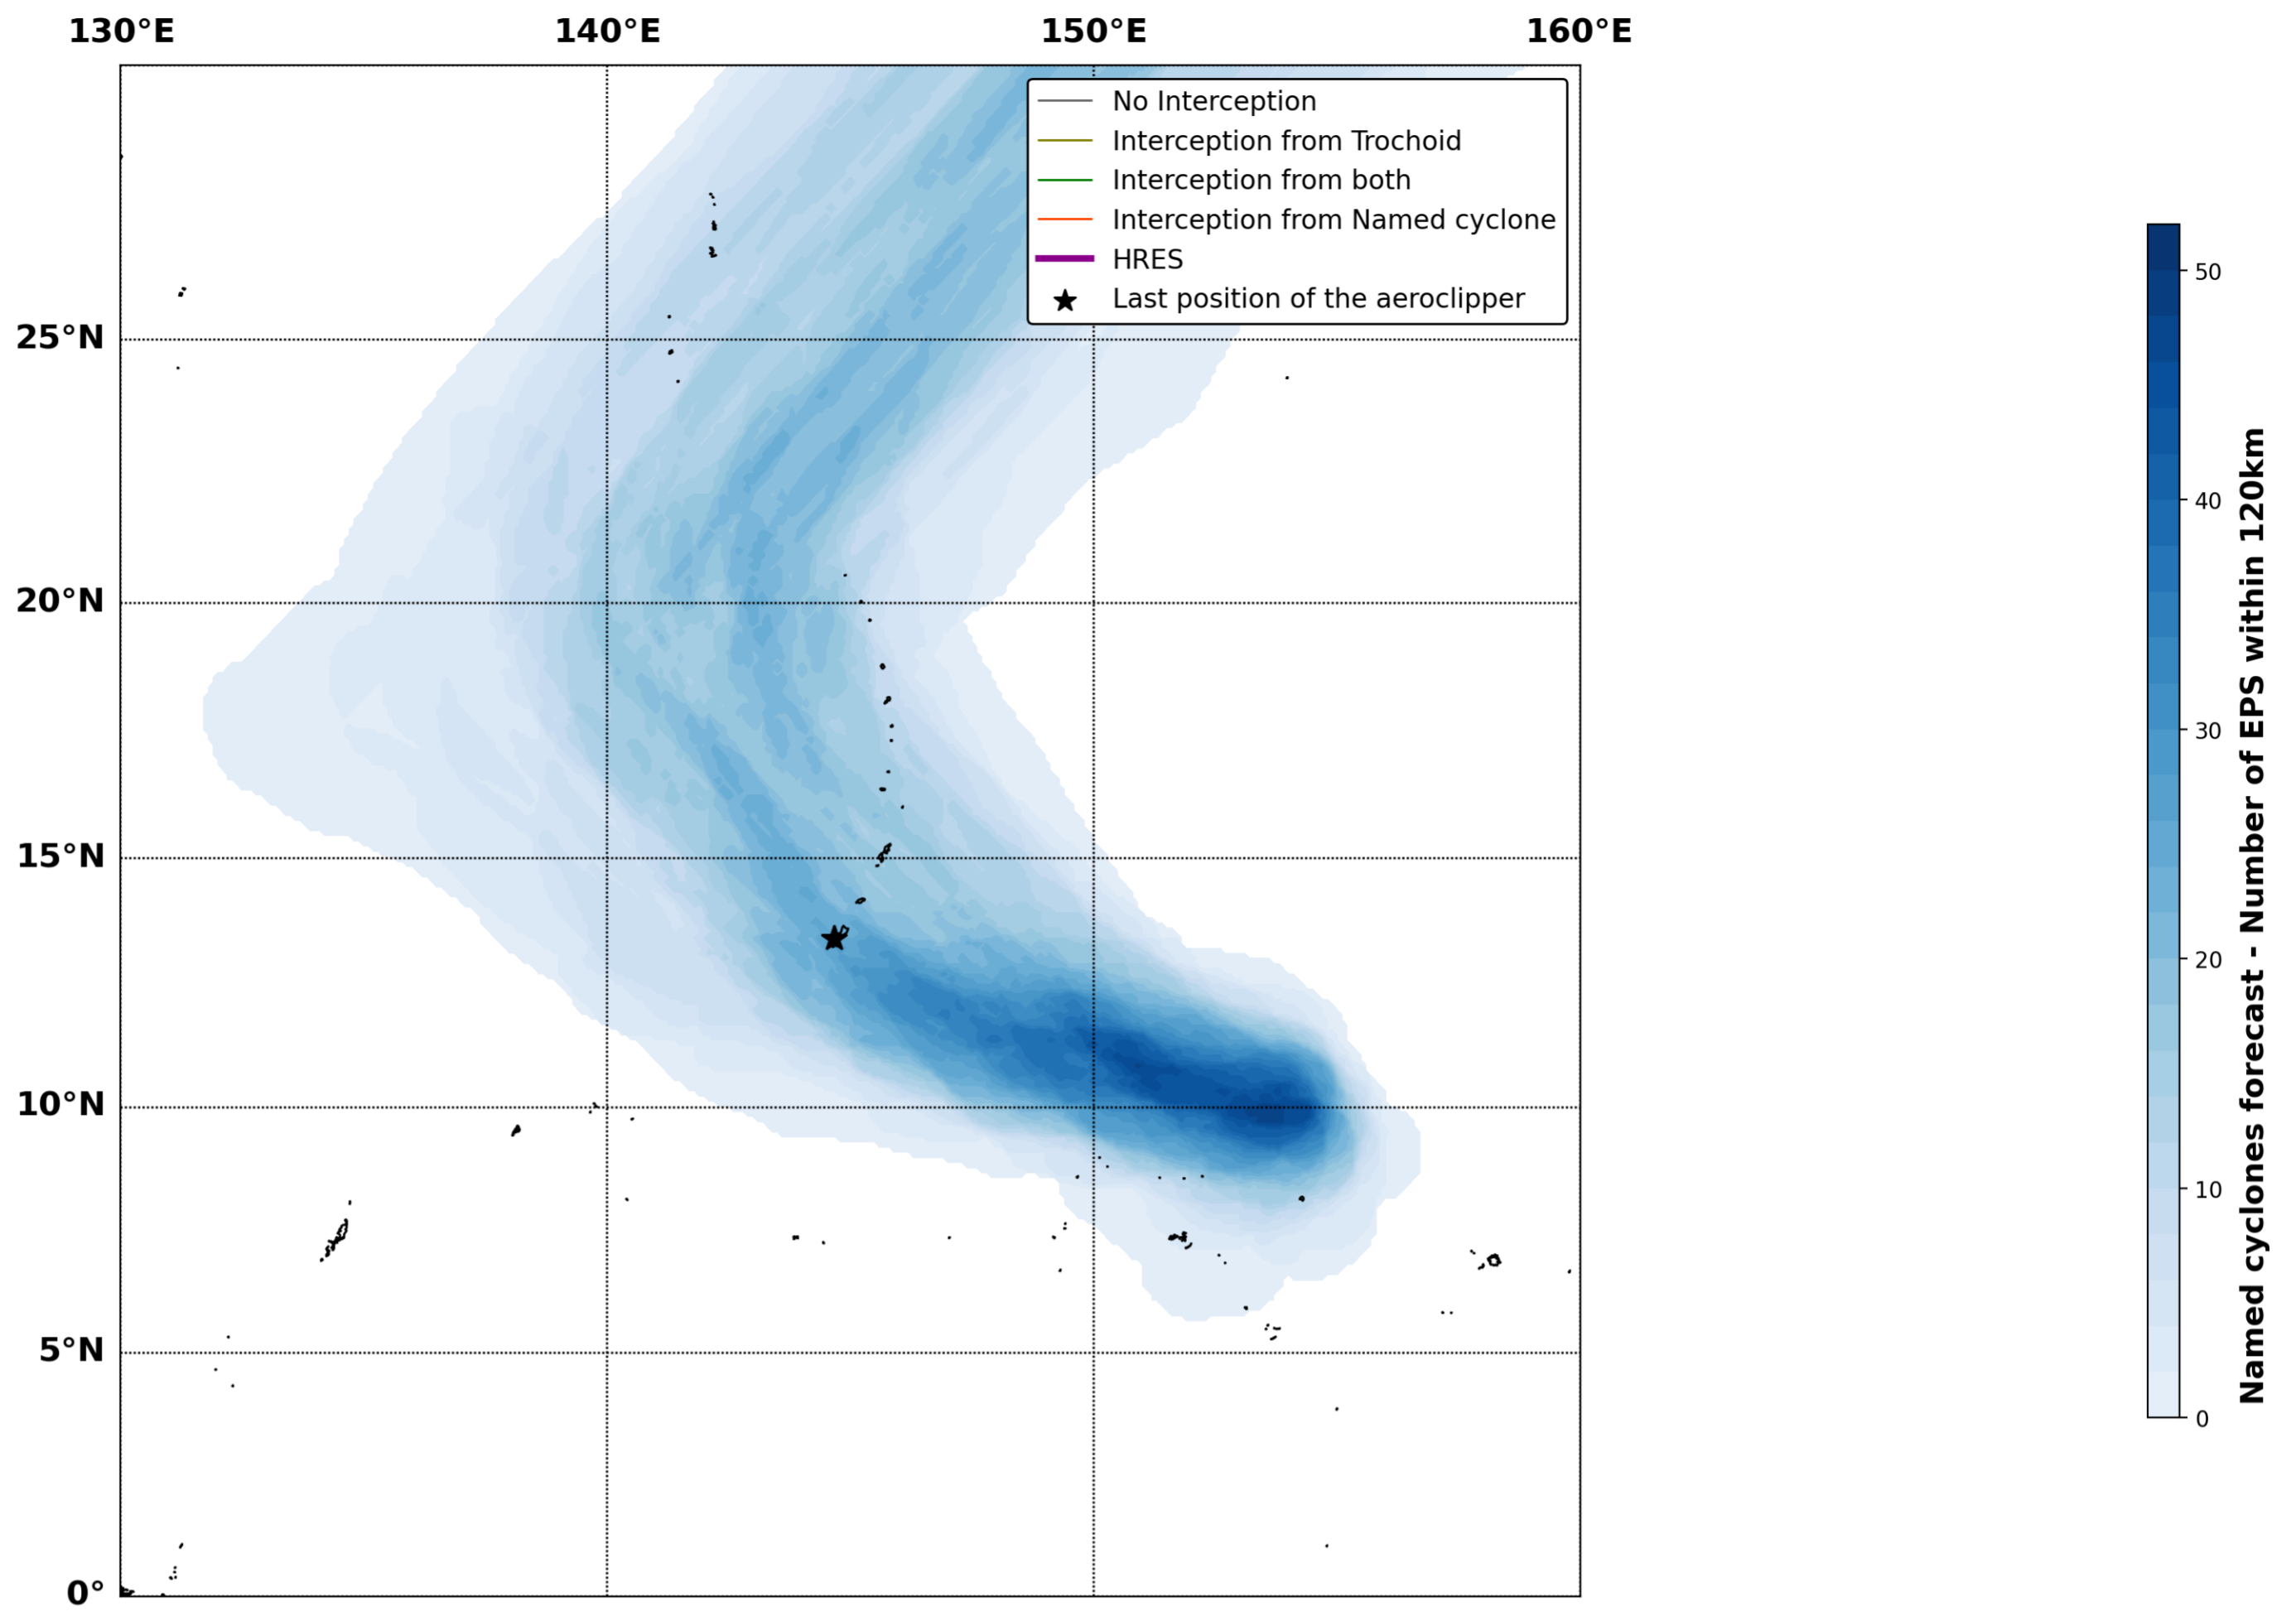

# Aeroclipper ETX-U EW

## Intercept forecast from aeroclipper's position at 2023/10/07, 01h00 (UTC)

## Grounding forecast from aeroclipper's position at 2023/10/07, 01h00 (UTC)