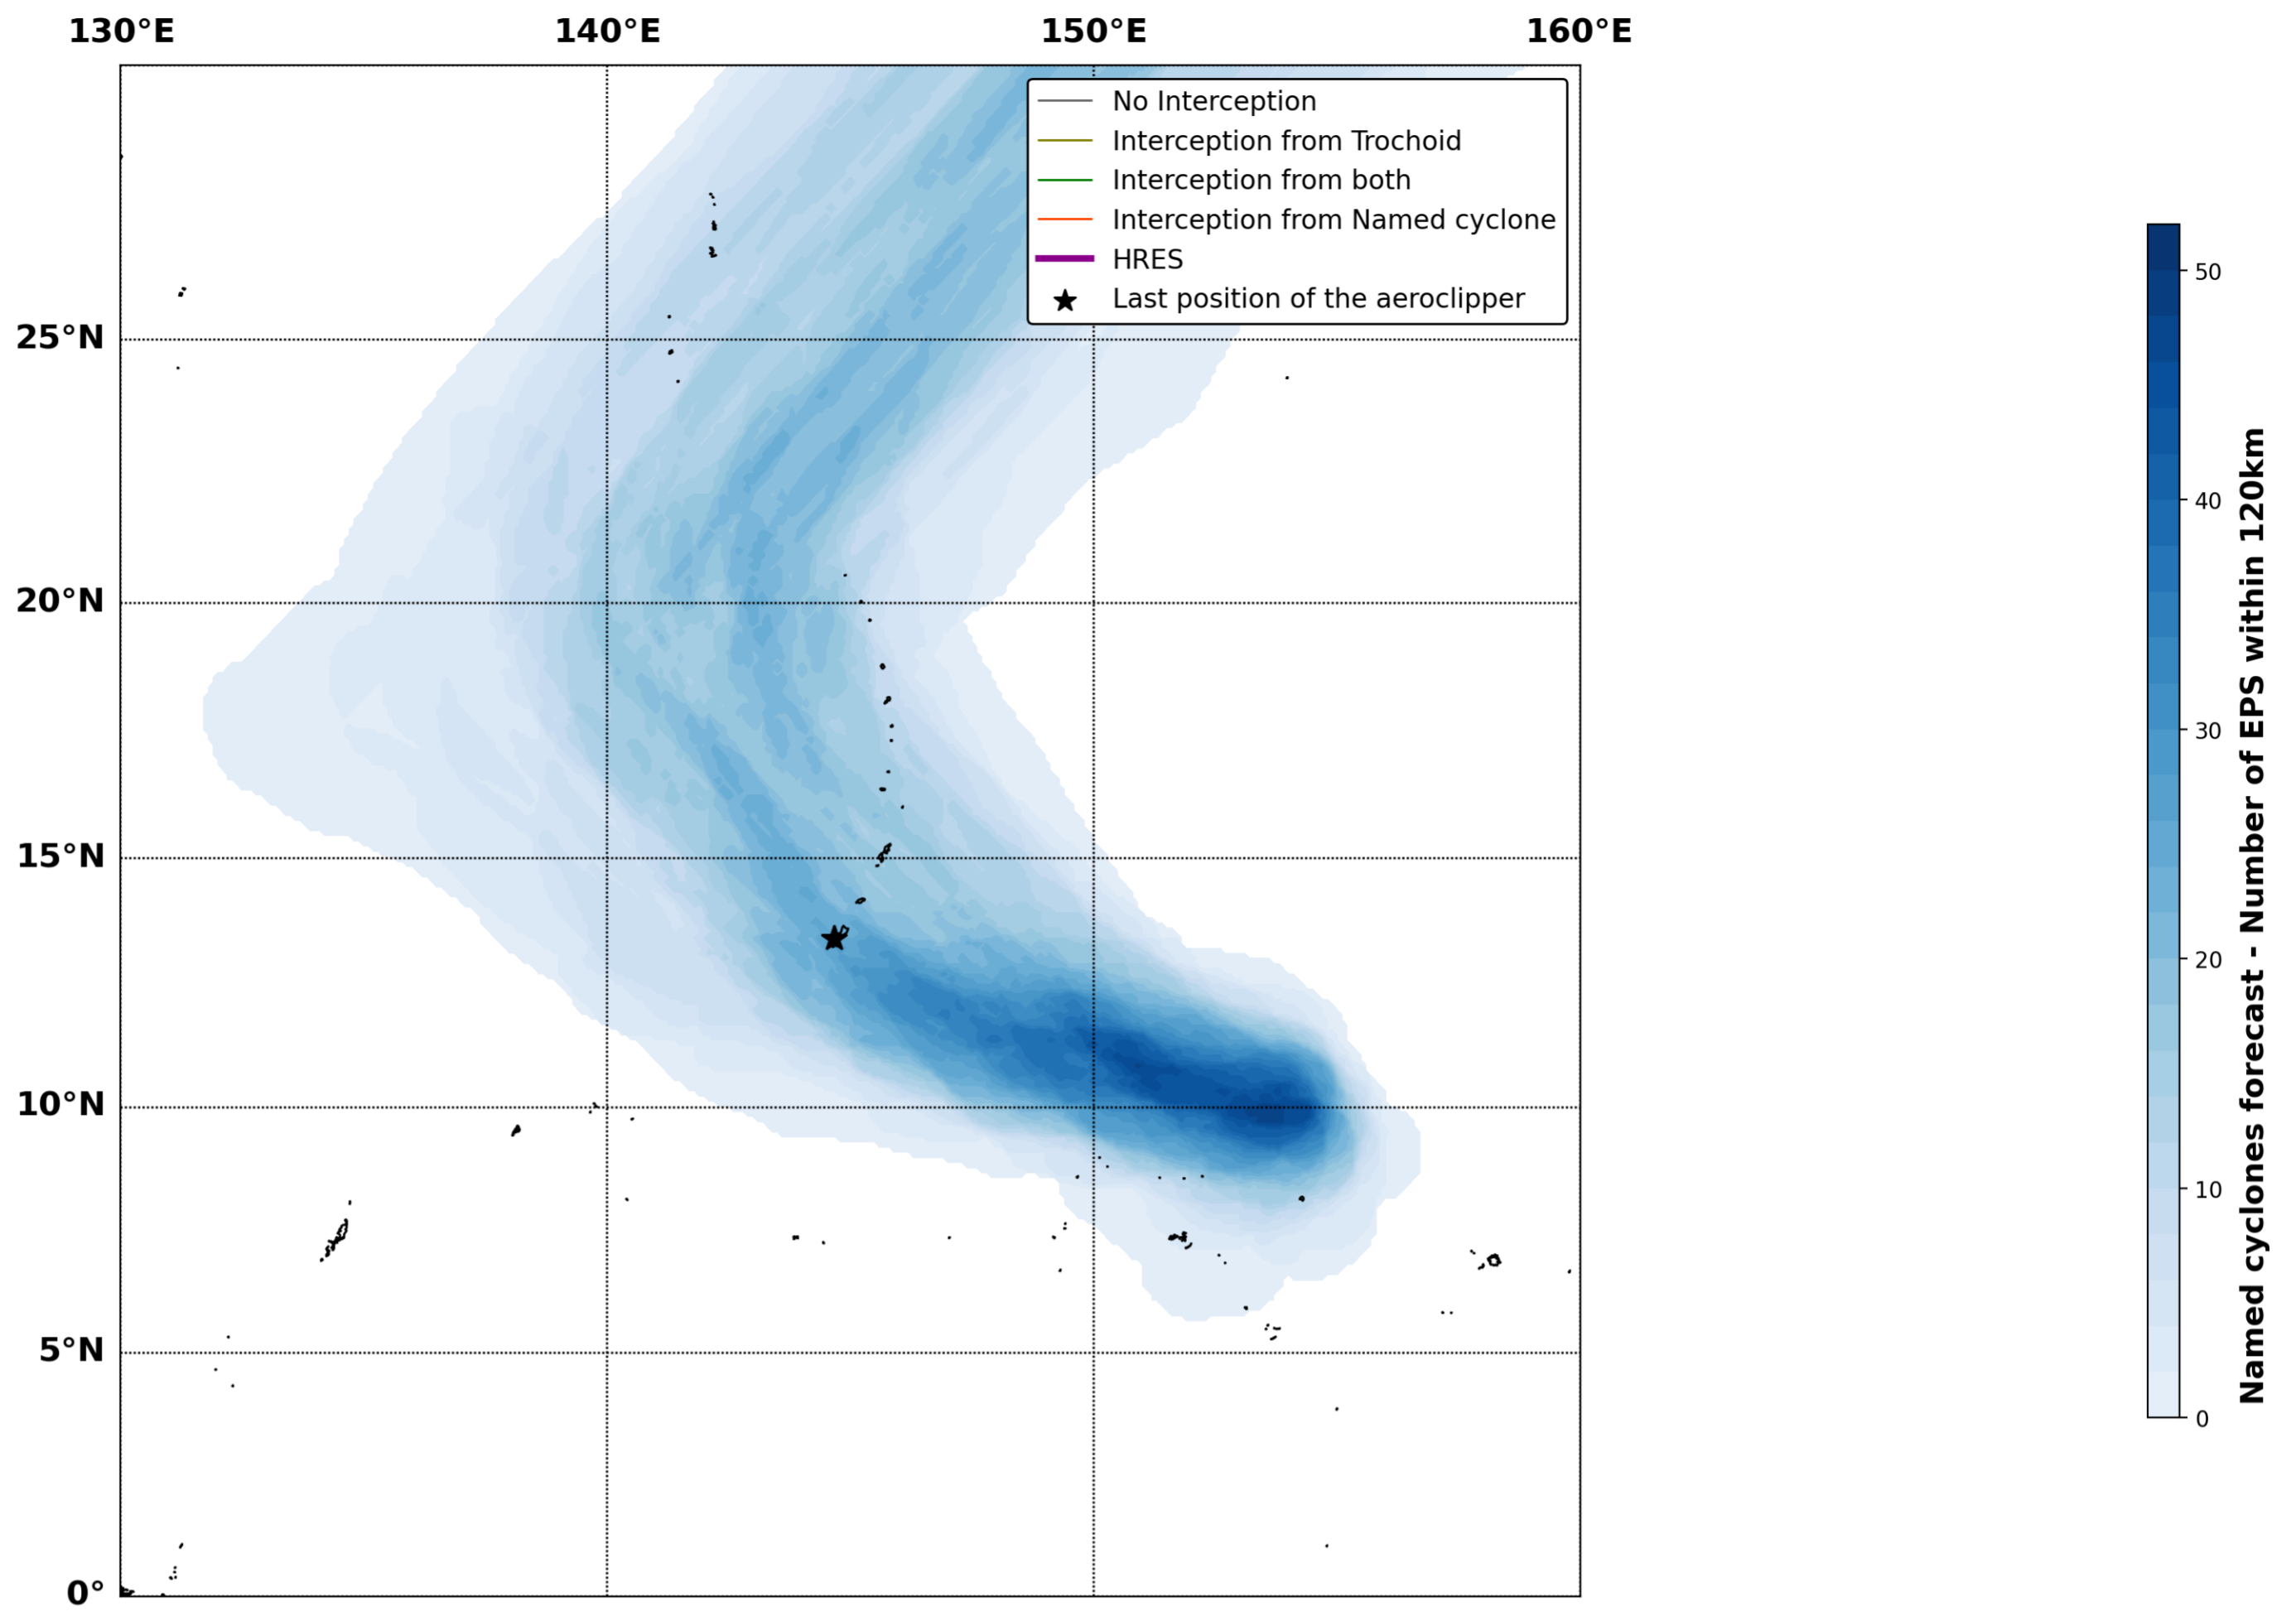

Aeroclipper ETX-U EW

Intercept forecast from aeroclipper's position at 2023/10/07, 04h00 (UTC)

Aeroclipper ETX-U EW

Grounding forecast from aeroclipper's position at 2023/10/07, 04h00 (UTC)