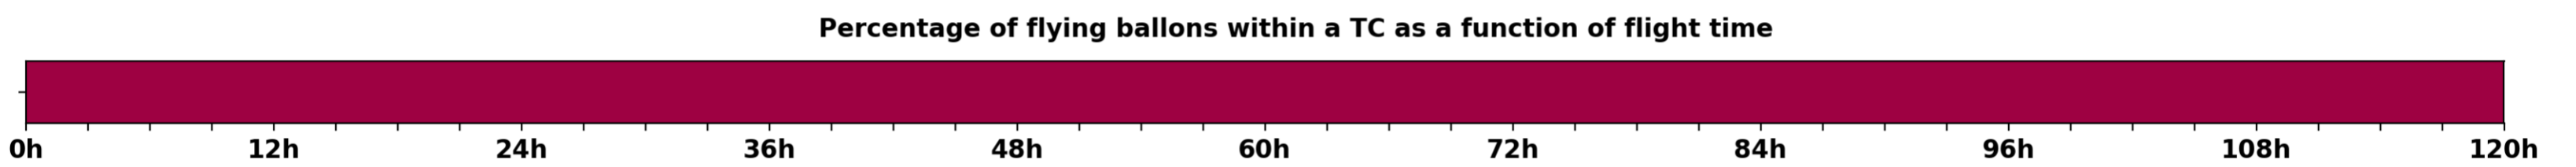

Aeroclipper ETX-U EW

Intercept forecast from aeroclipper's position at 2023/10/07, 04h00 (UTC)

Aeroclipper ETX-U EW

Grounding forecast from aeroclipper's position at 2023/10/07, 04h00 (UTC)