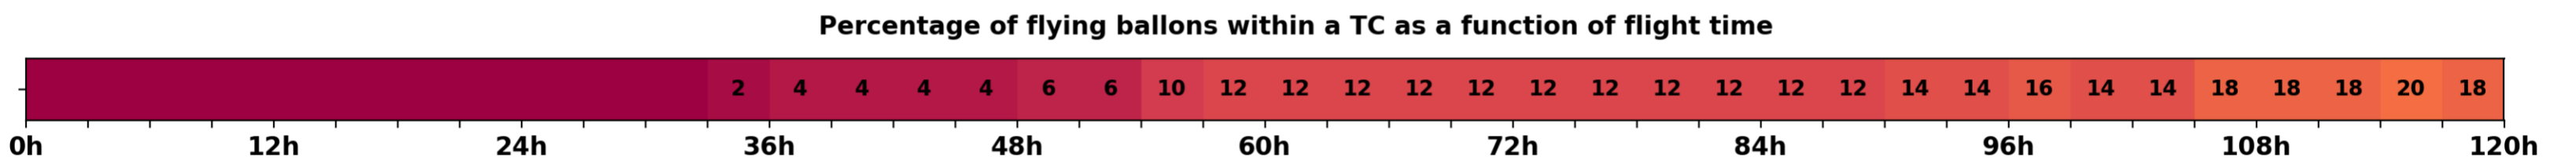

Aeroclipper ETX-U EW Intercept forecast from aeroclipper's position at 2023/10/07, 10h00 (UTC)

Aeroclipper ETX-U EW Grounding forecast from aeroclipper's position at 2023/10/07, 10h00 (UTC)