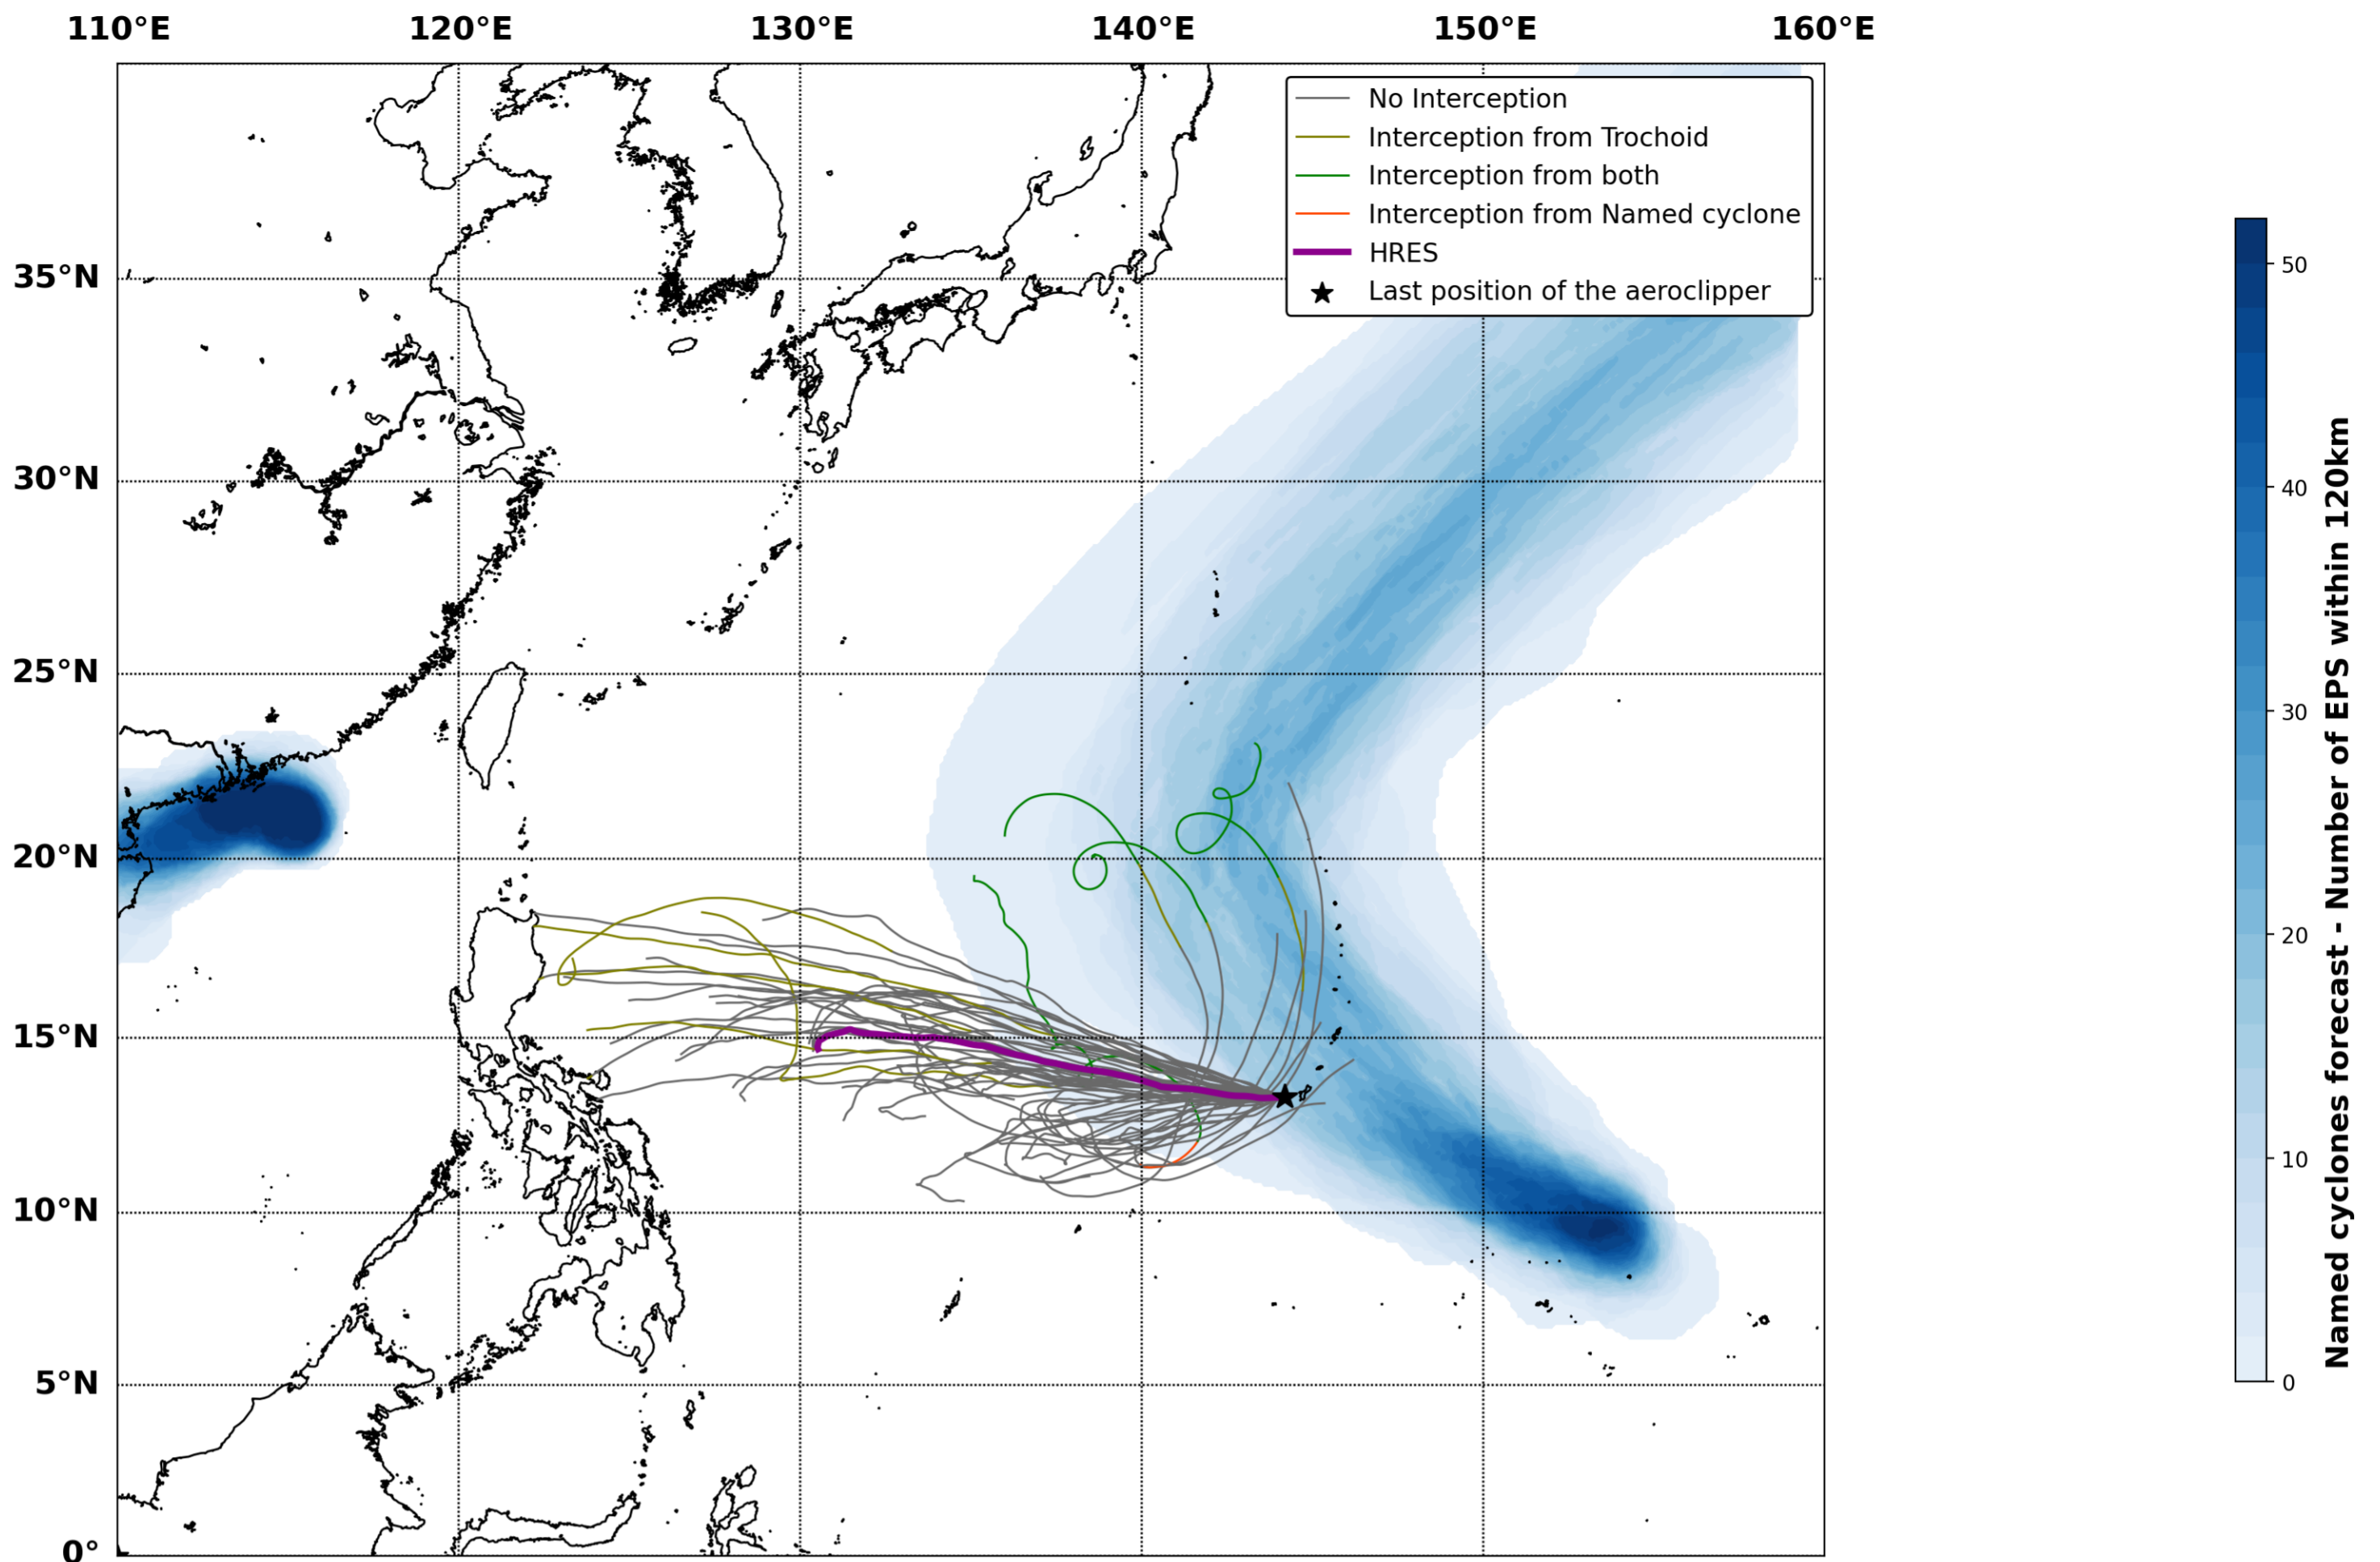

Aeroclipper ETX-U EW Intercept forecast from aeroclipper's position at 2023/10/07, 10h00 (UTC)

Aeroclipper ETX-U EW Grounding forecast from aeroclipper's position at 2023/10/07, 10h00 (UTC)