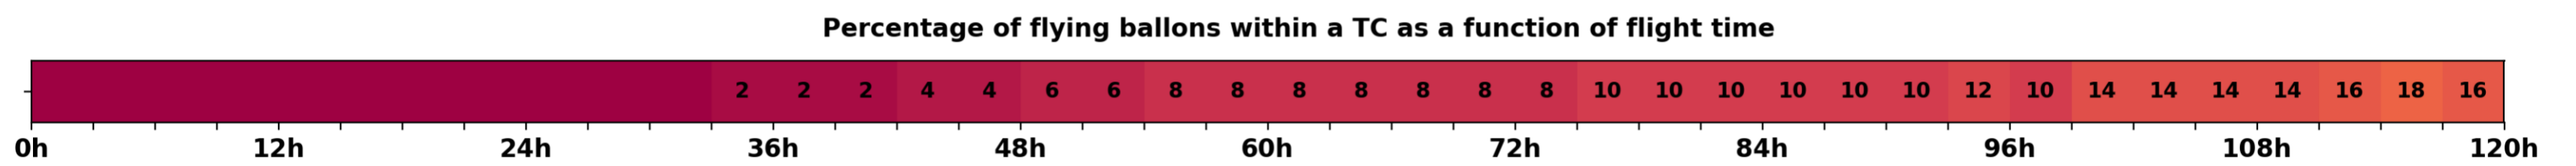

### Aeroclipper ETX-U EW Intercept forecast from aeroclipper's position at 2023/10/07, 16h00 (UTC)

### Aeroclipper ETX-U EW Grounding forecast from aeroclipper's position at 2023/10/07, 16h00 (UTC)