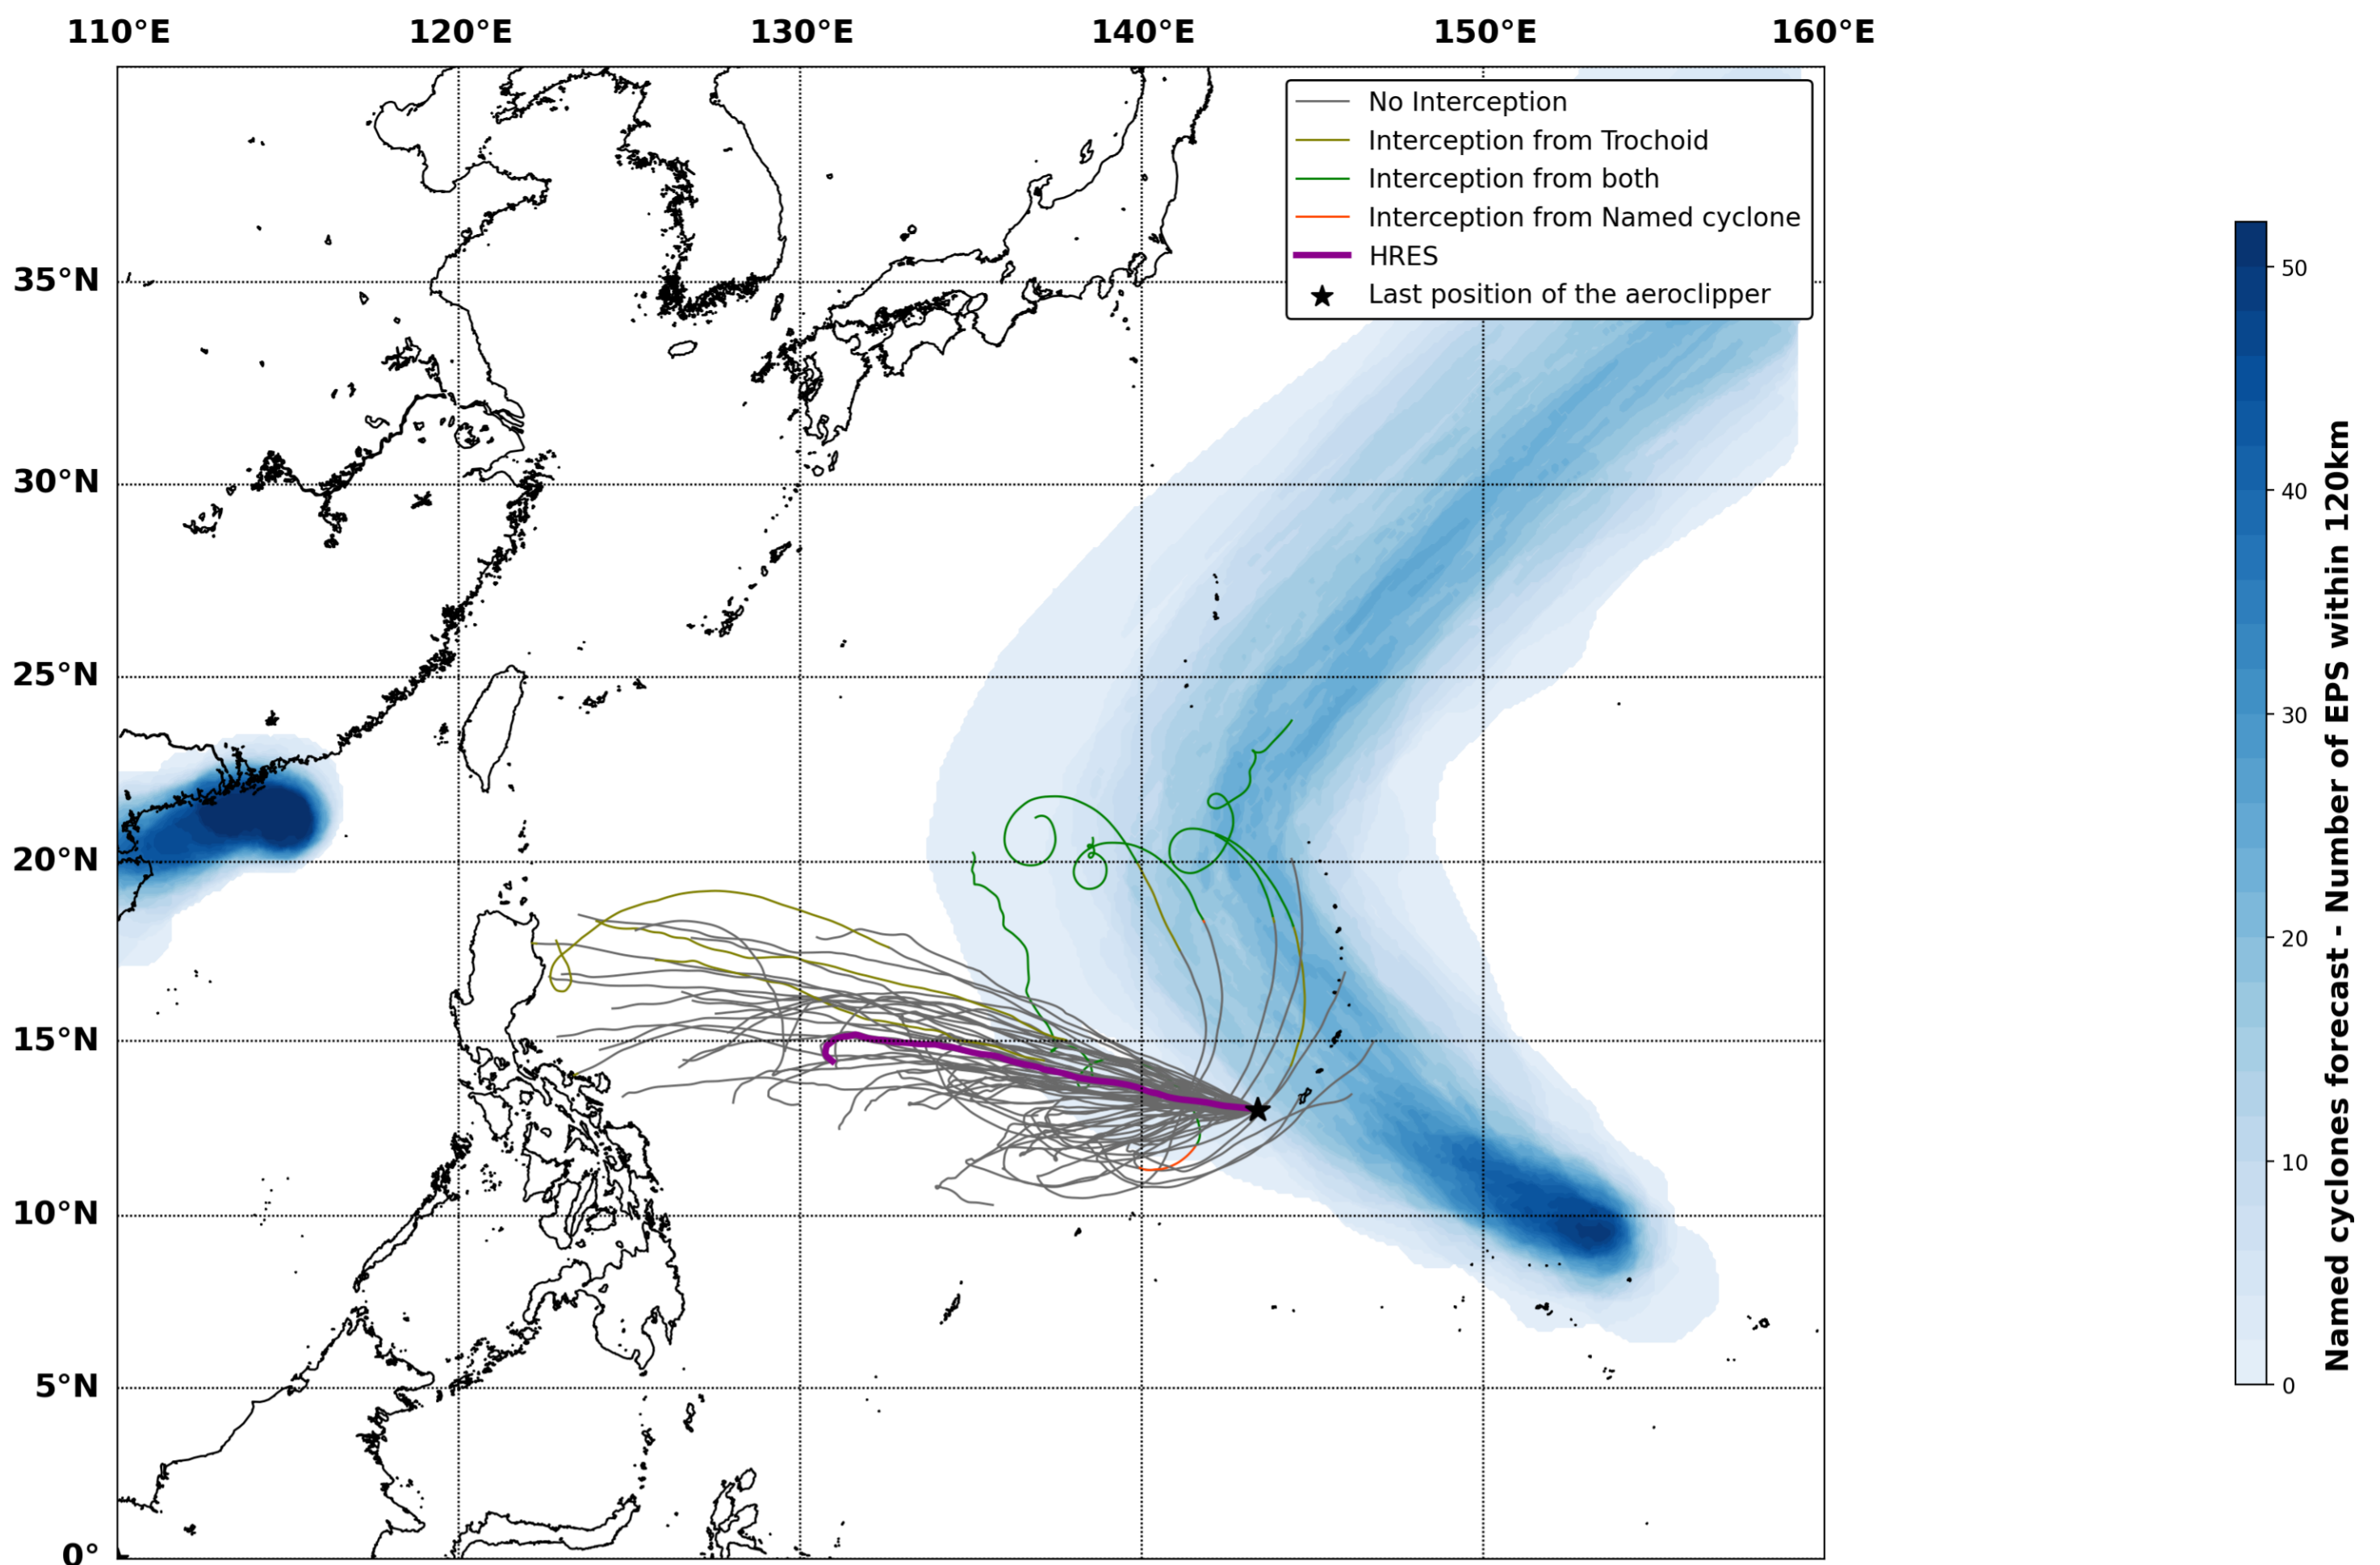

### Aeroclipper ETX-U EW Intercept forecast from aeroclipper's position at 2023/10/07, 16h00 (UTC)

### Aeroclipper ETX-U EW Grounding forecast from aeroclipper's position at 2023/10/07, 16h00 (UTC)