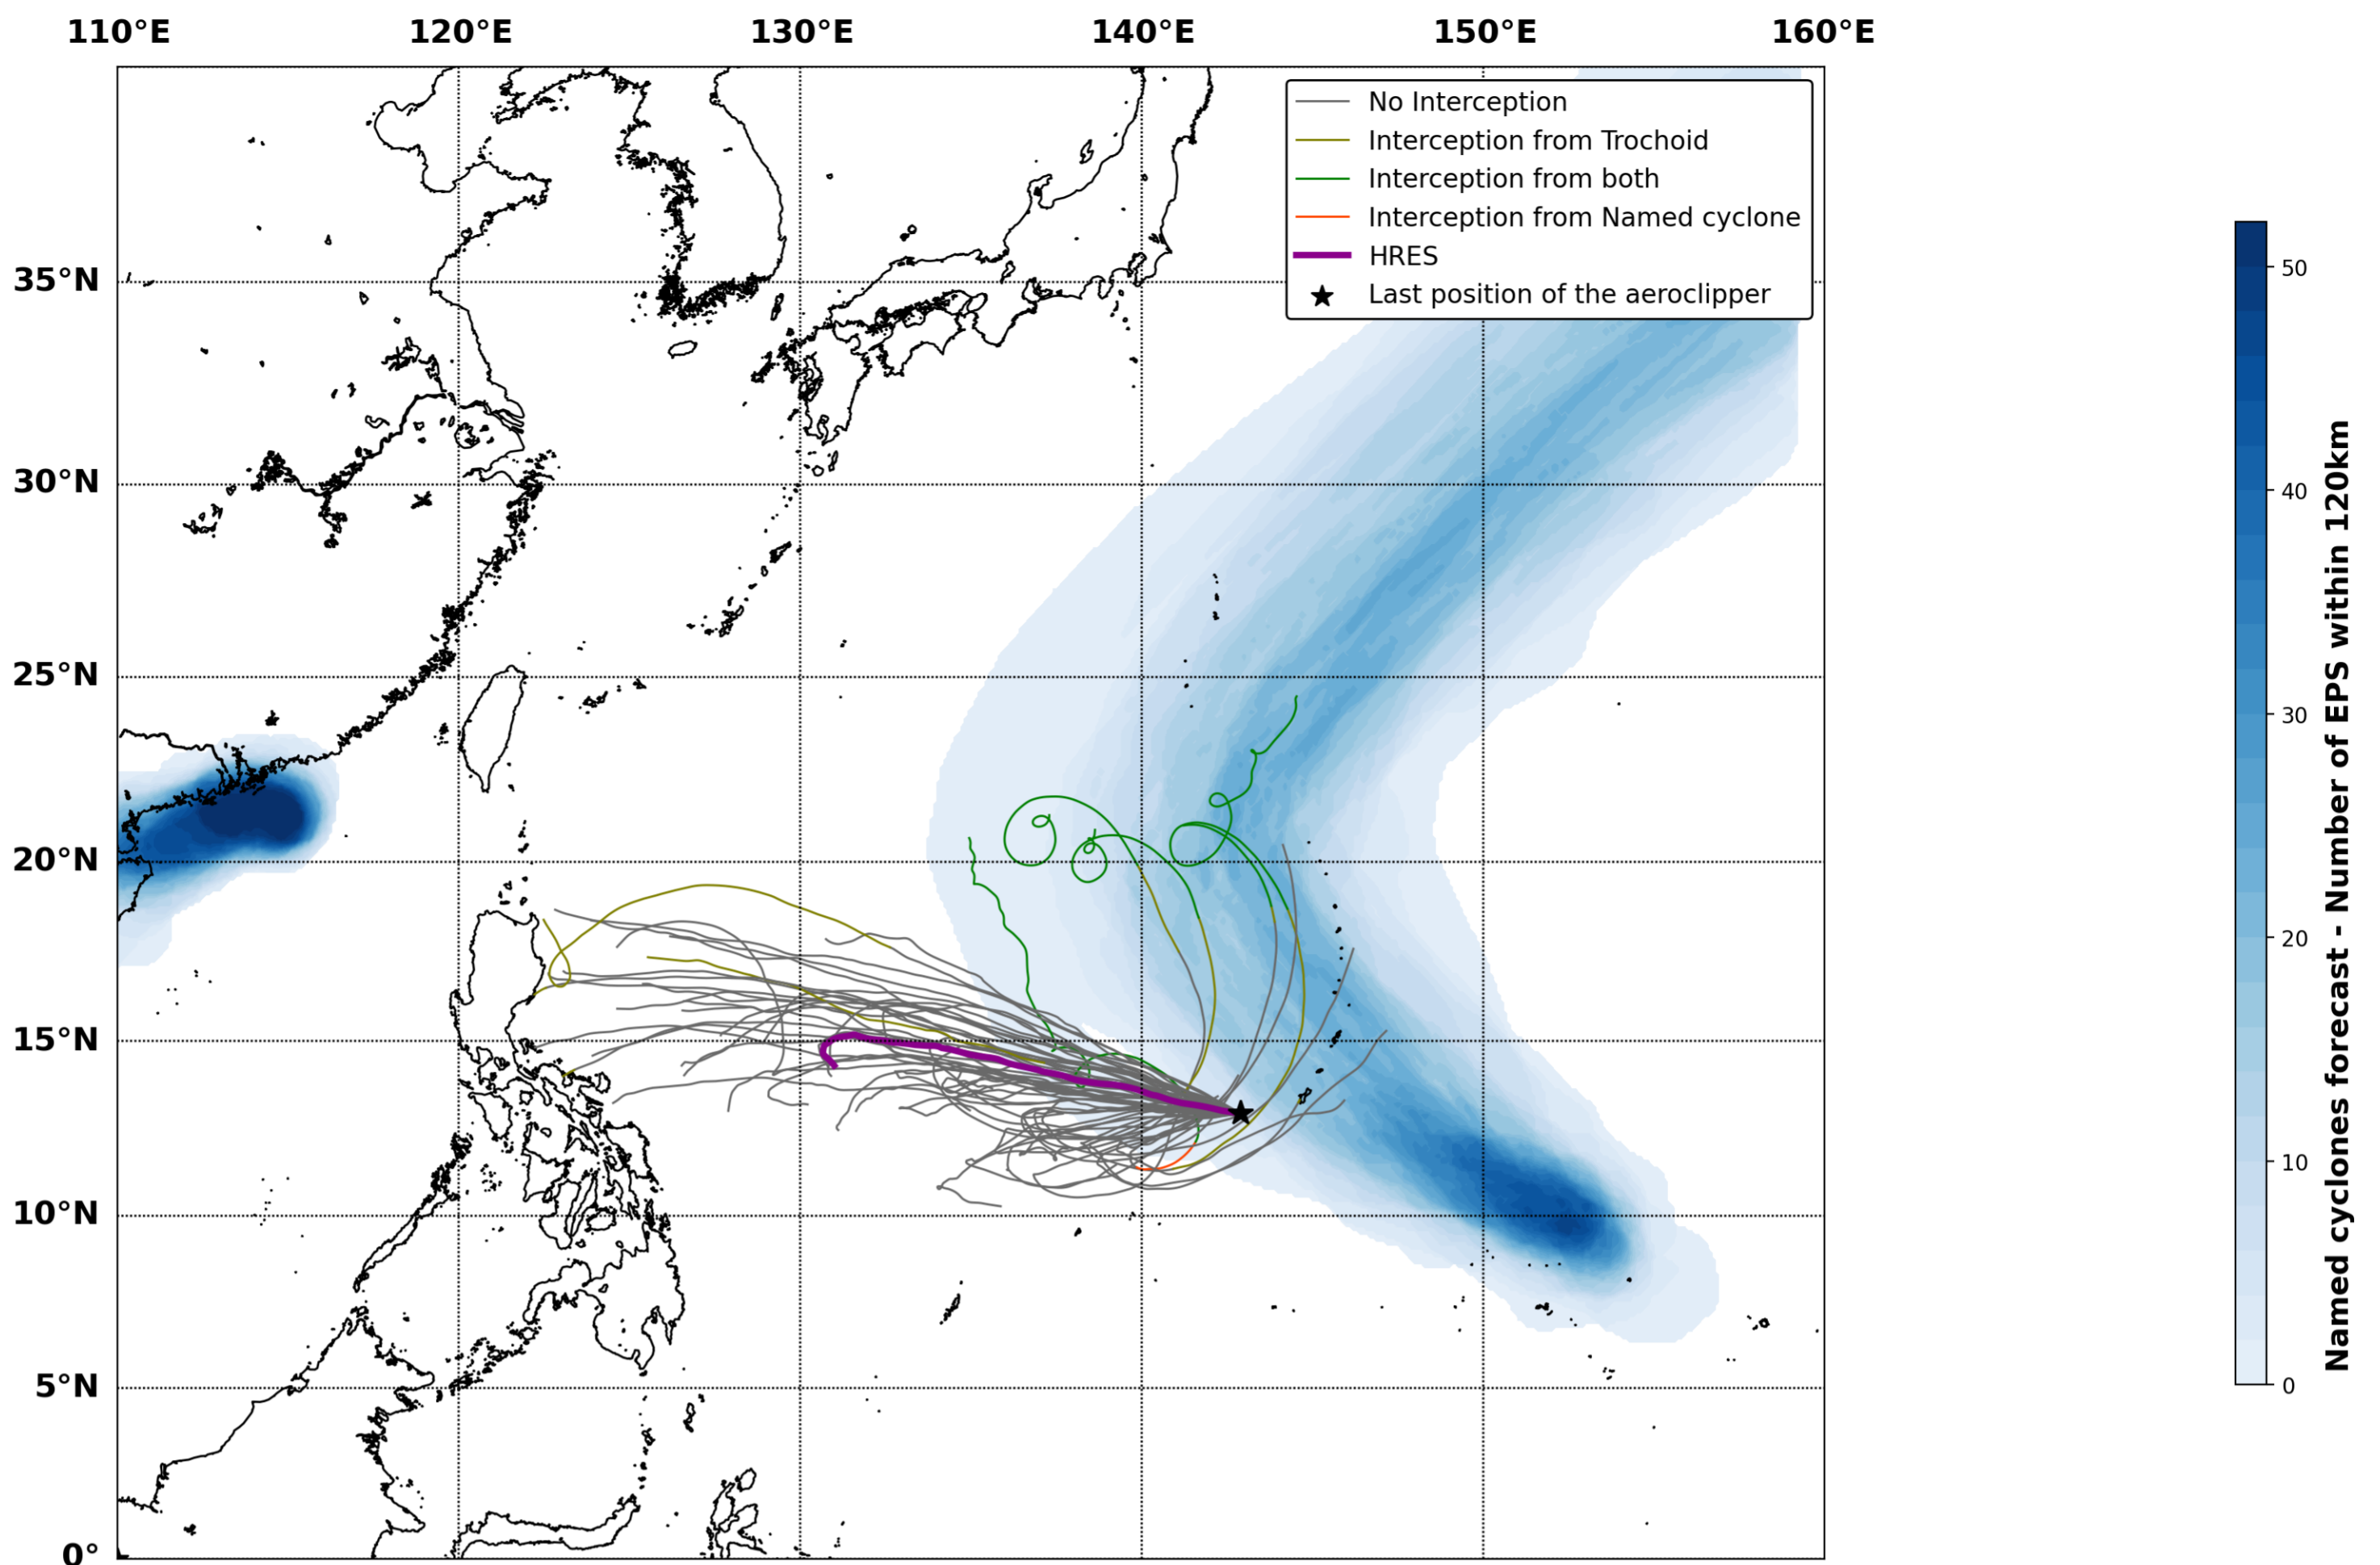

Aeroclipper ETX-U EW Intercept forecast from aeroclipper's position at 2023/10/07, 19h00 (UTC)

Aeroclipper ETX-U EW Grounding forecast from aeroclipper's position at 2023/10/07, 19h00 (UTC)