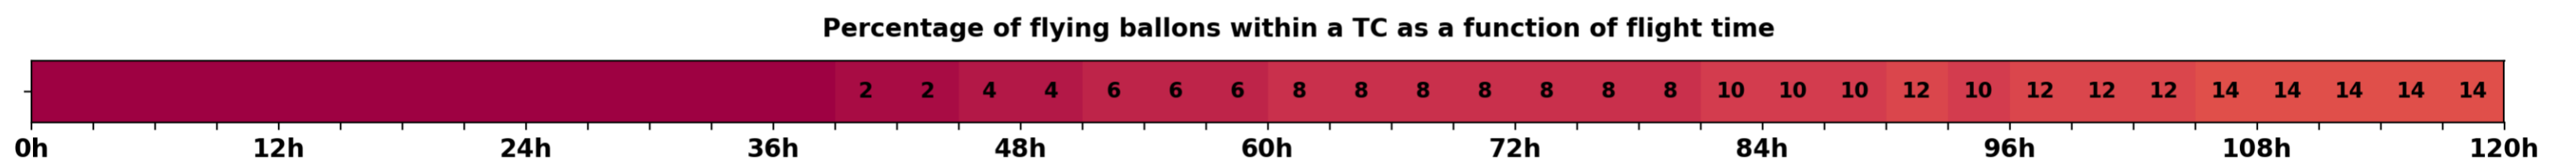

Aeroclipper ETX-U EW Intercept forecast from aeroclipper's position at 2023/10/07, 19h00 (UTC)

Aeroclipper ETX-U EW Grounding forecast from aeroclipper's position at 2023/10/07, 19h00 (UTC)