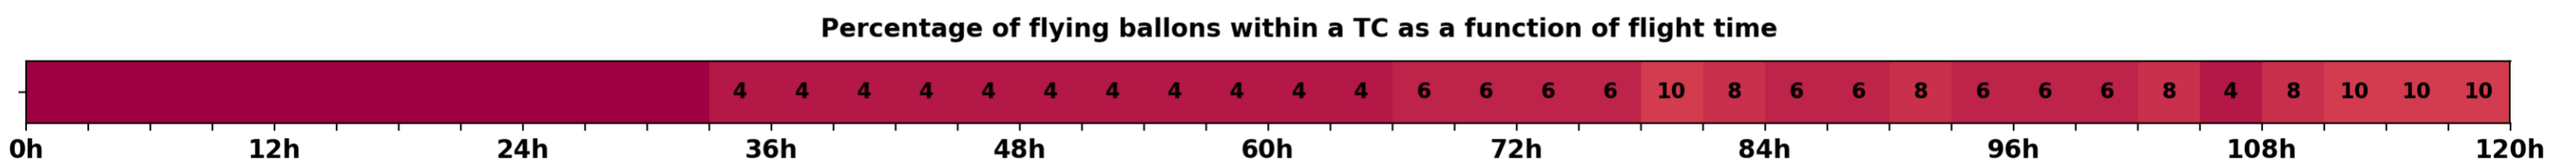

Aeroclipper ETX-U EW Intercept forecast from aeroclipper's position at 2023/10/07, 22h00 (UTC)

Aeroclipper ETX-U EW Grounding forecast from aeroclipper's position at 2023/10/07, 22h00 (UTC)