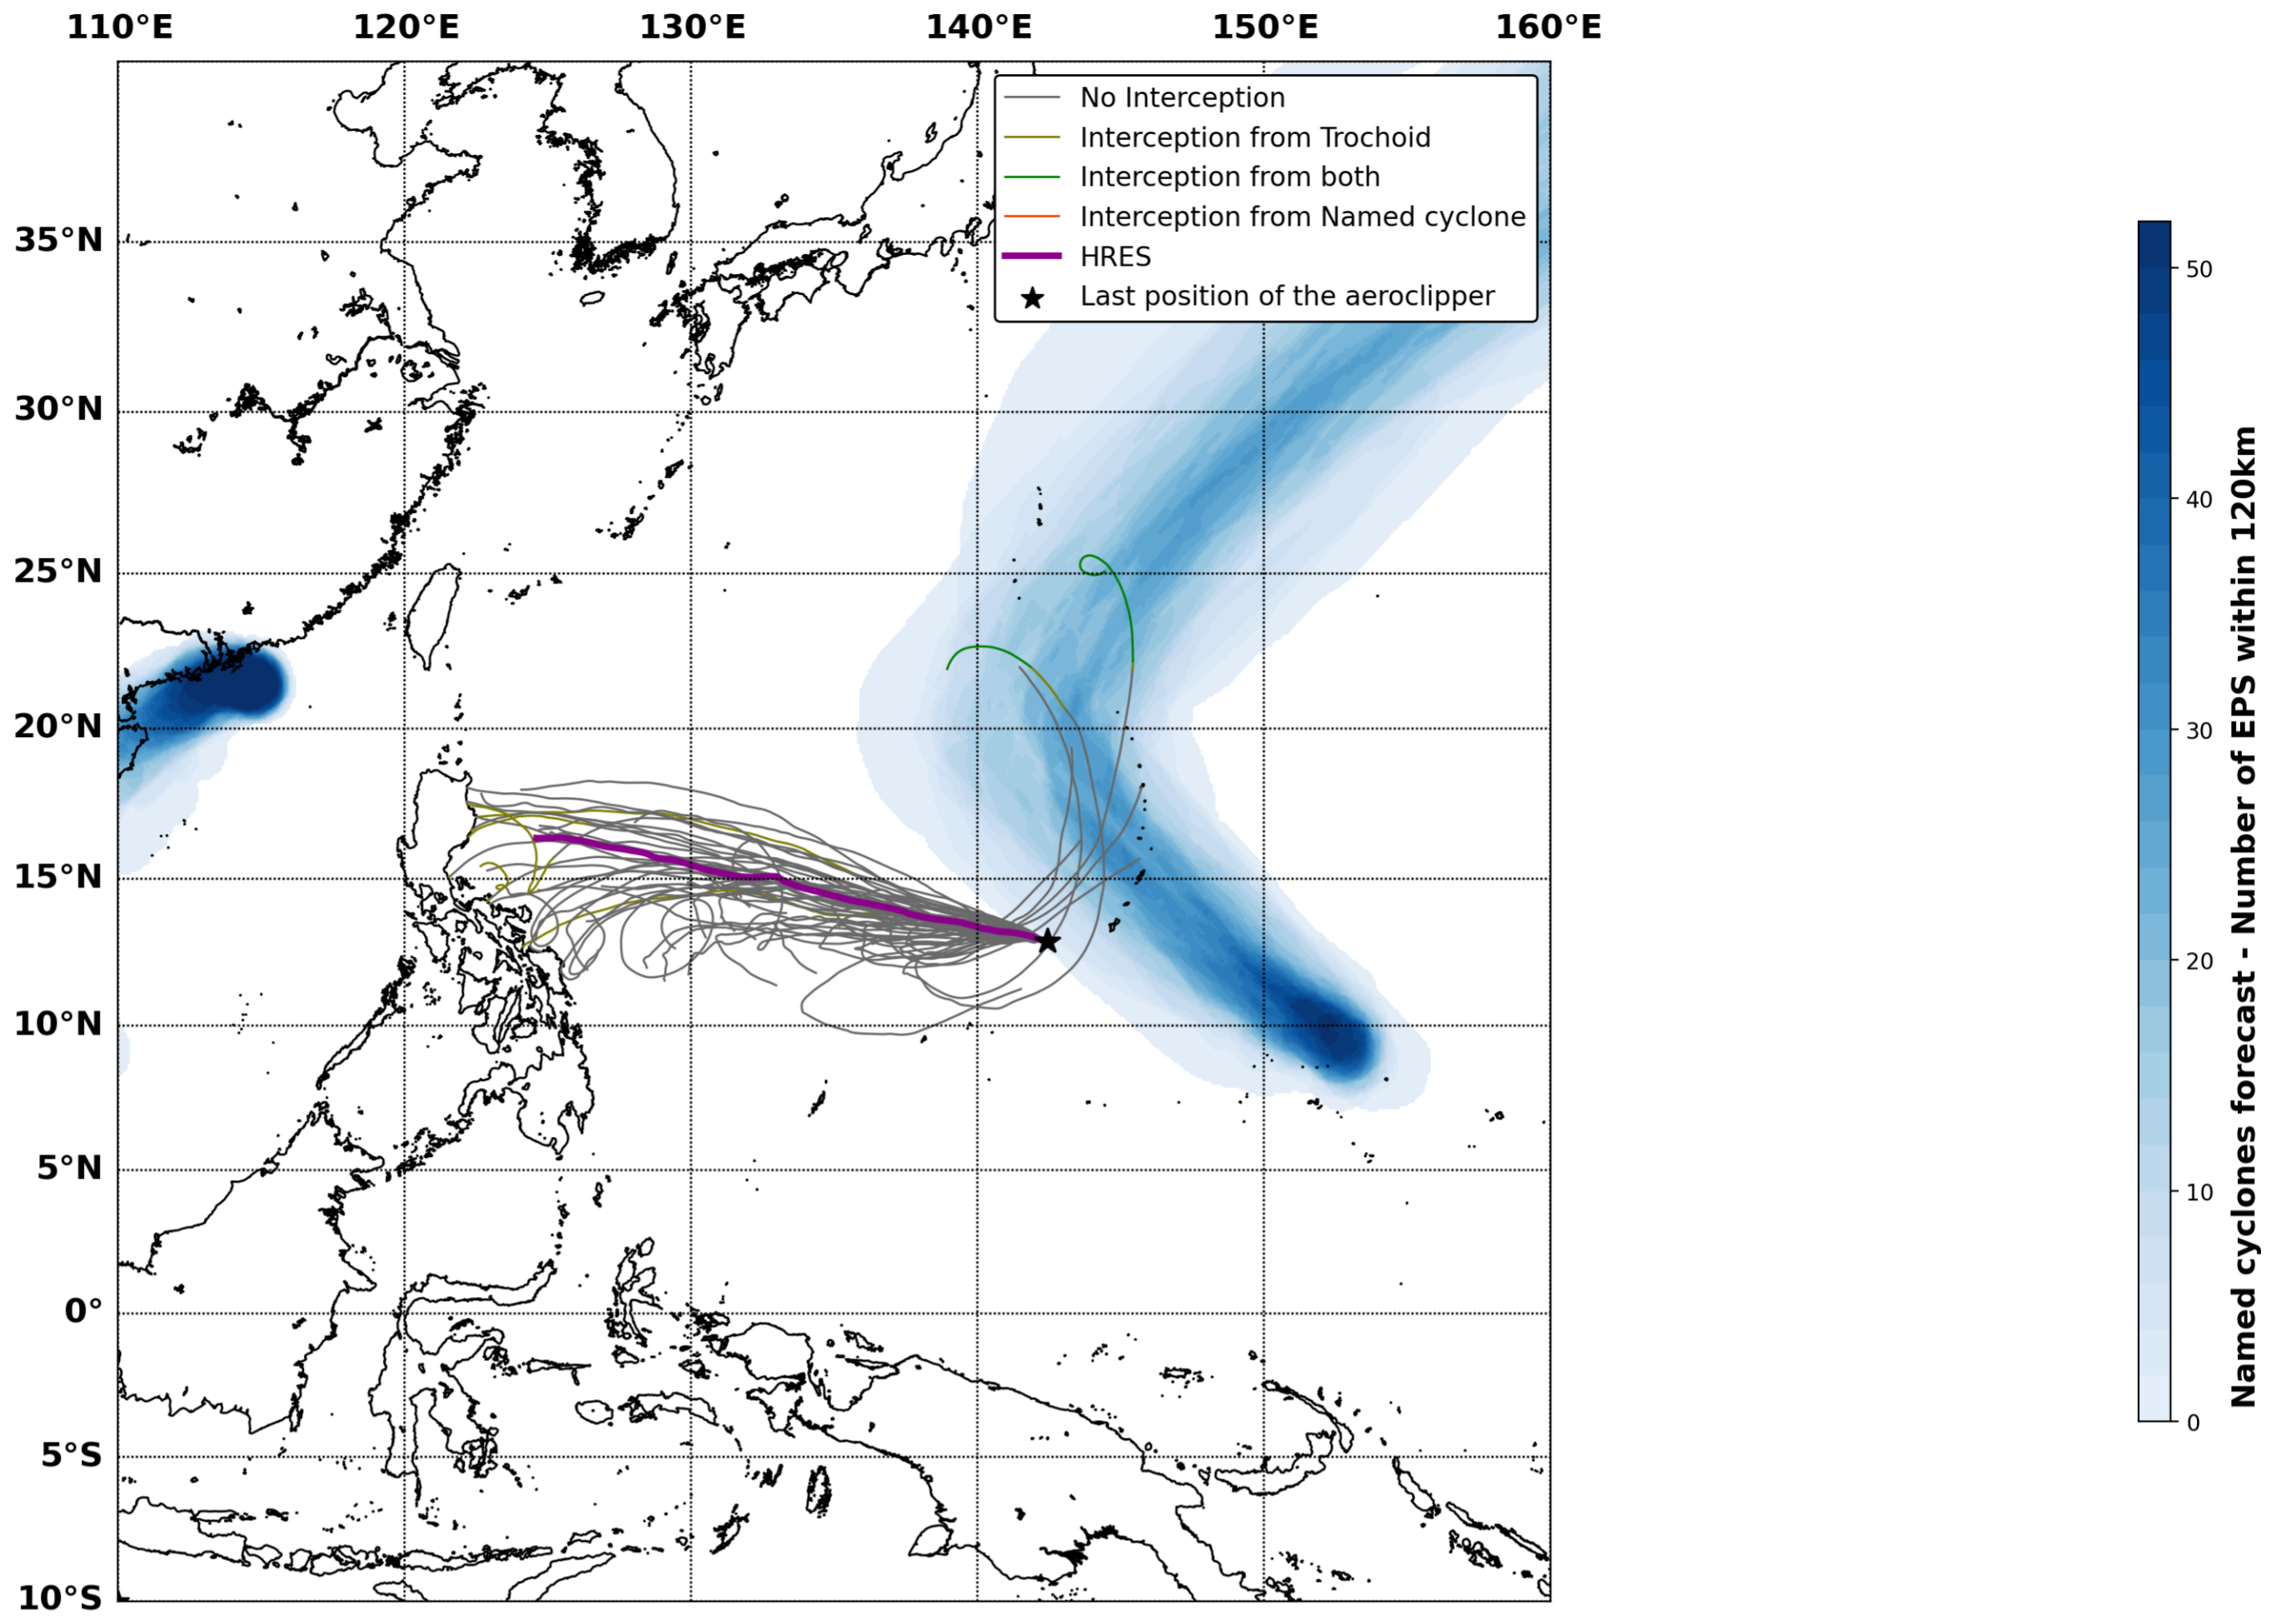

Aeroclipper ETX-U EW Intercept forecast from aeroclipper's position at 2023/10/07, 22h00 (UTC)

Aeroclipper ETX-U EW Grounding forecast from aeroclipper's position at 2023/10/07, 22h00 (UTC)