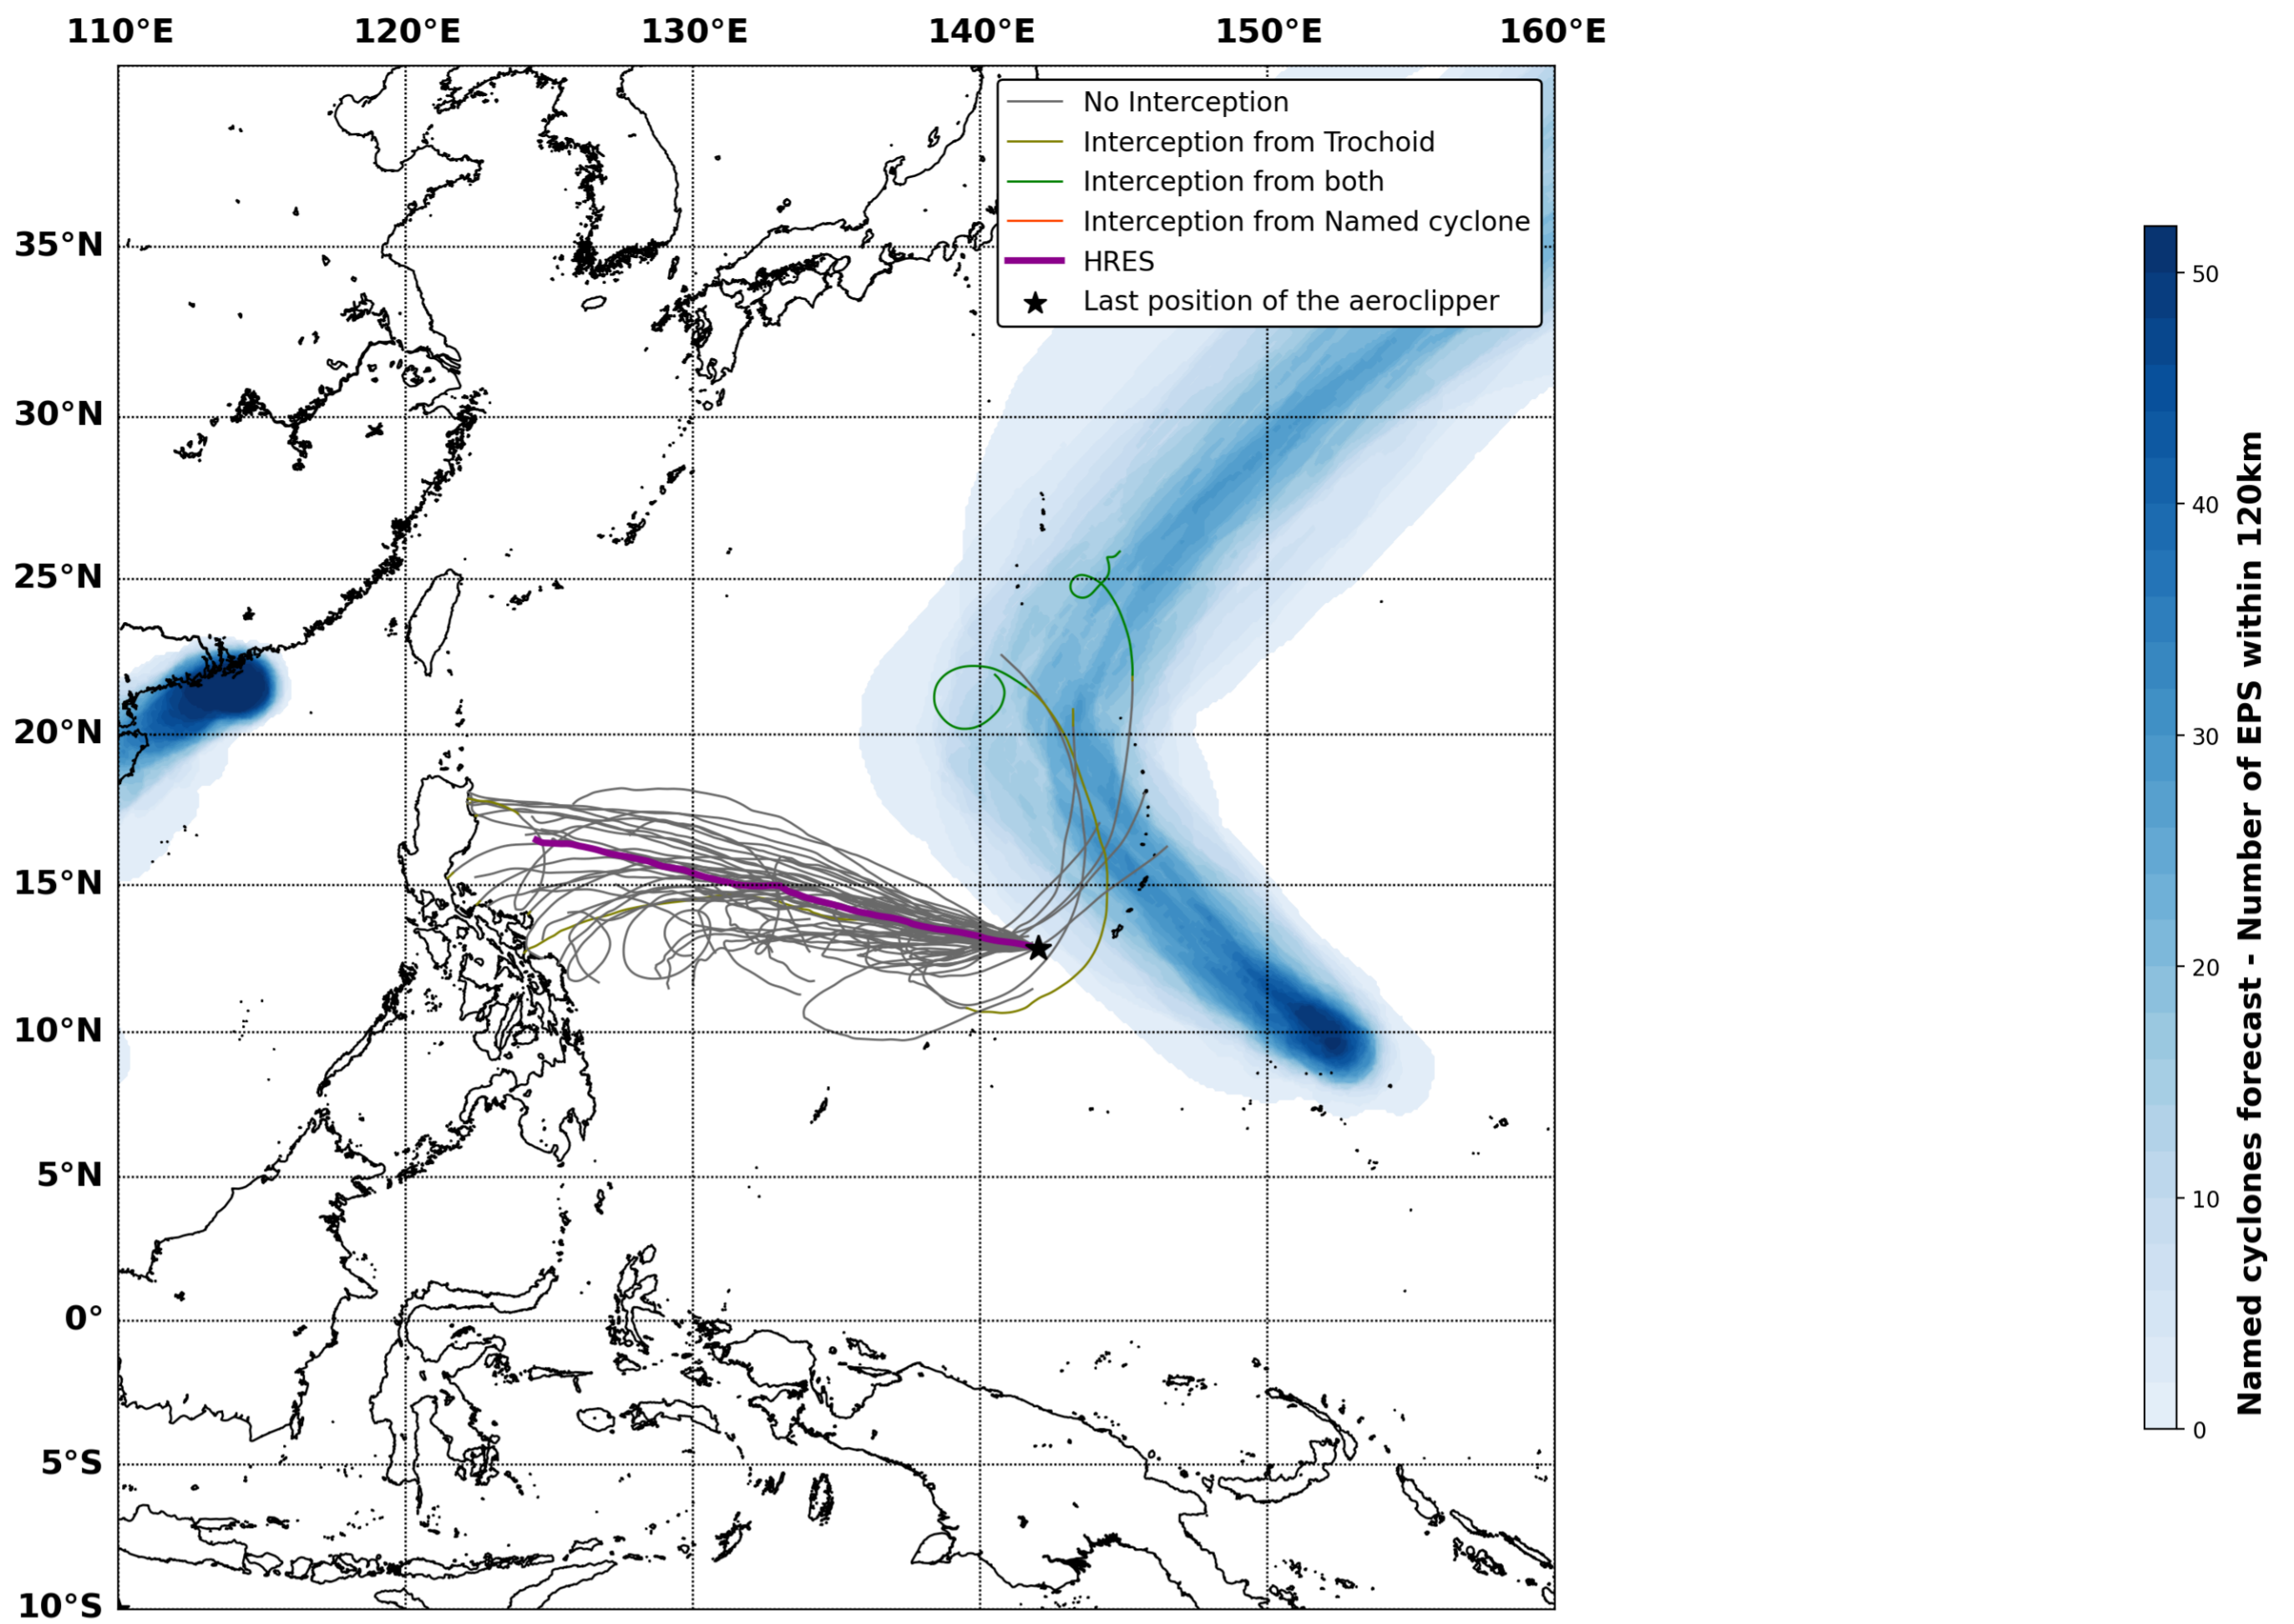

Aeroclipper ETX-U EW Intercept forecast from aeroclipper's position at 2023/10/08, 01h00 (UTC)

Aeroclipper ETX-U EW Grounding forecast from aeroclipper's position at 2023/10/08, 01h00 (UTC)