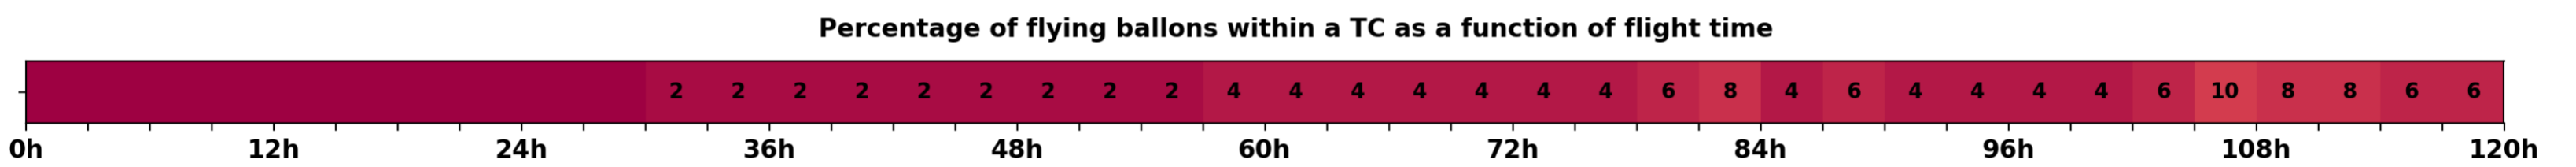

Aeroclipper ETX-U EW Intercept forecast from aeroclipper's position at 2023/10/08, 01h00 (UTC)

Aeroclipper ETX-U EW Grounding forecast from aeroclipper's position at 2023/10/08, 01h00 (UTC)