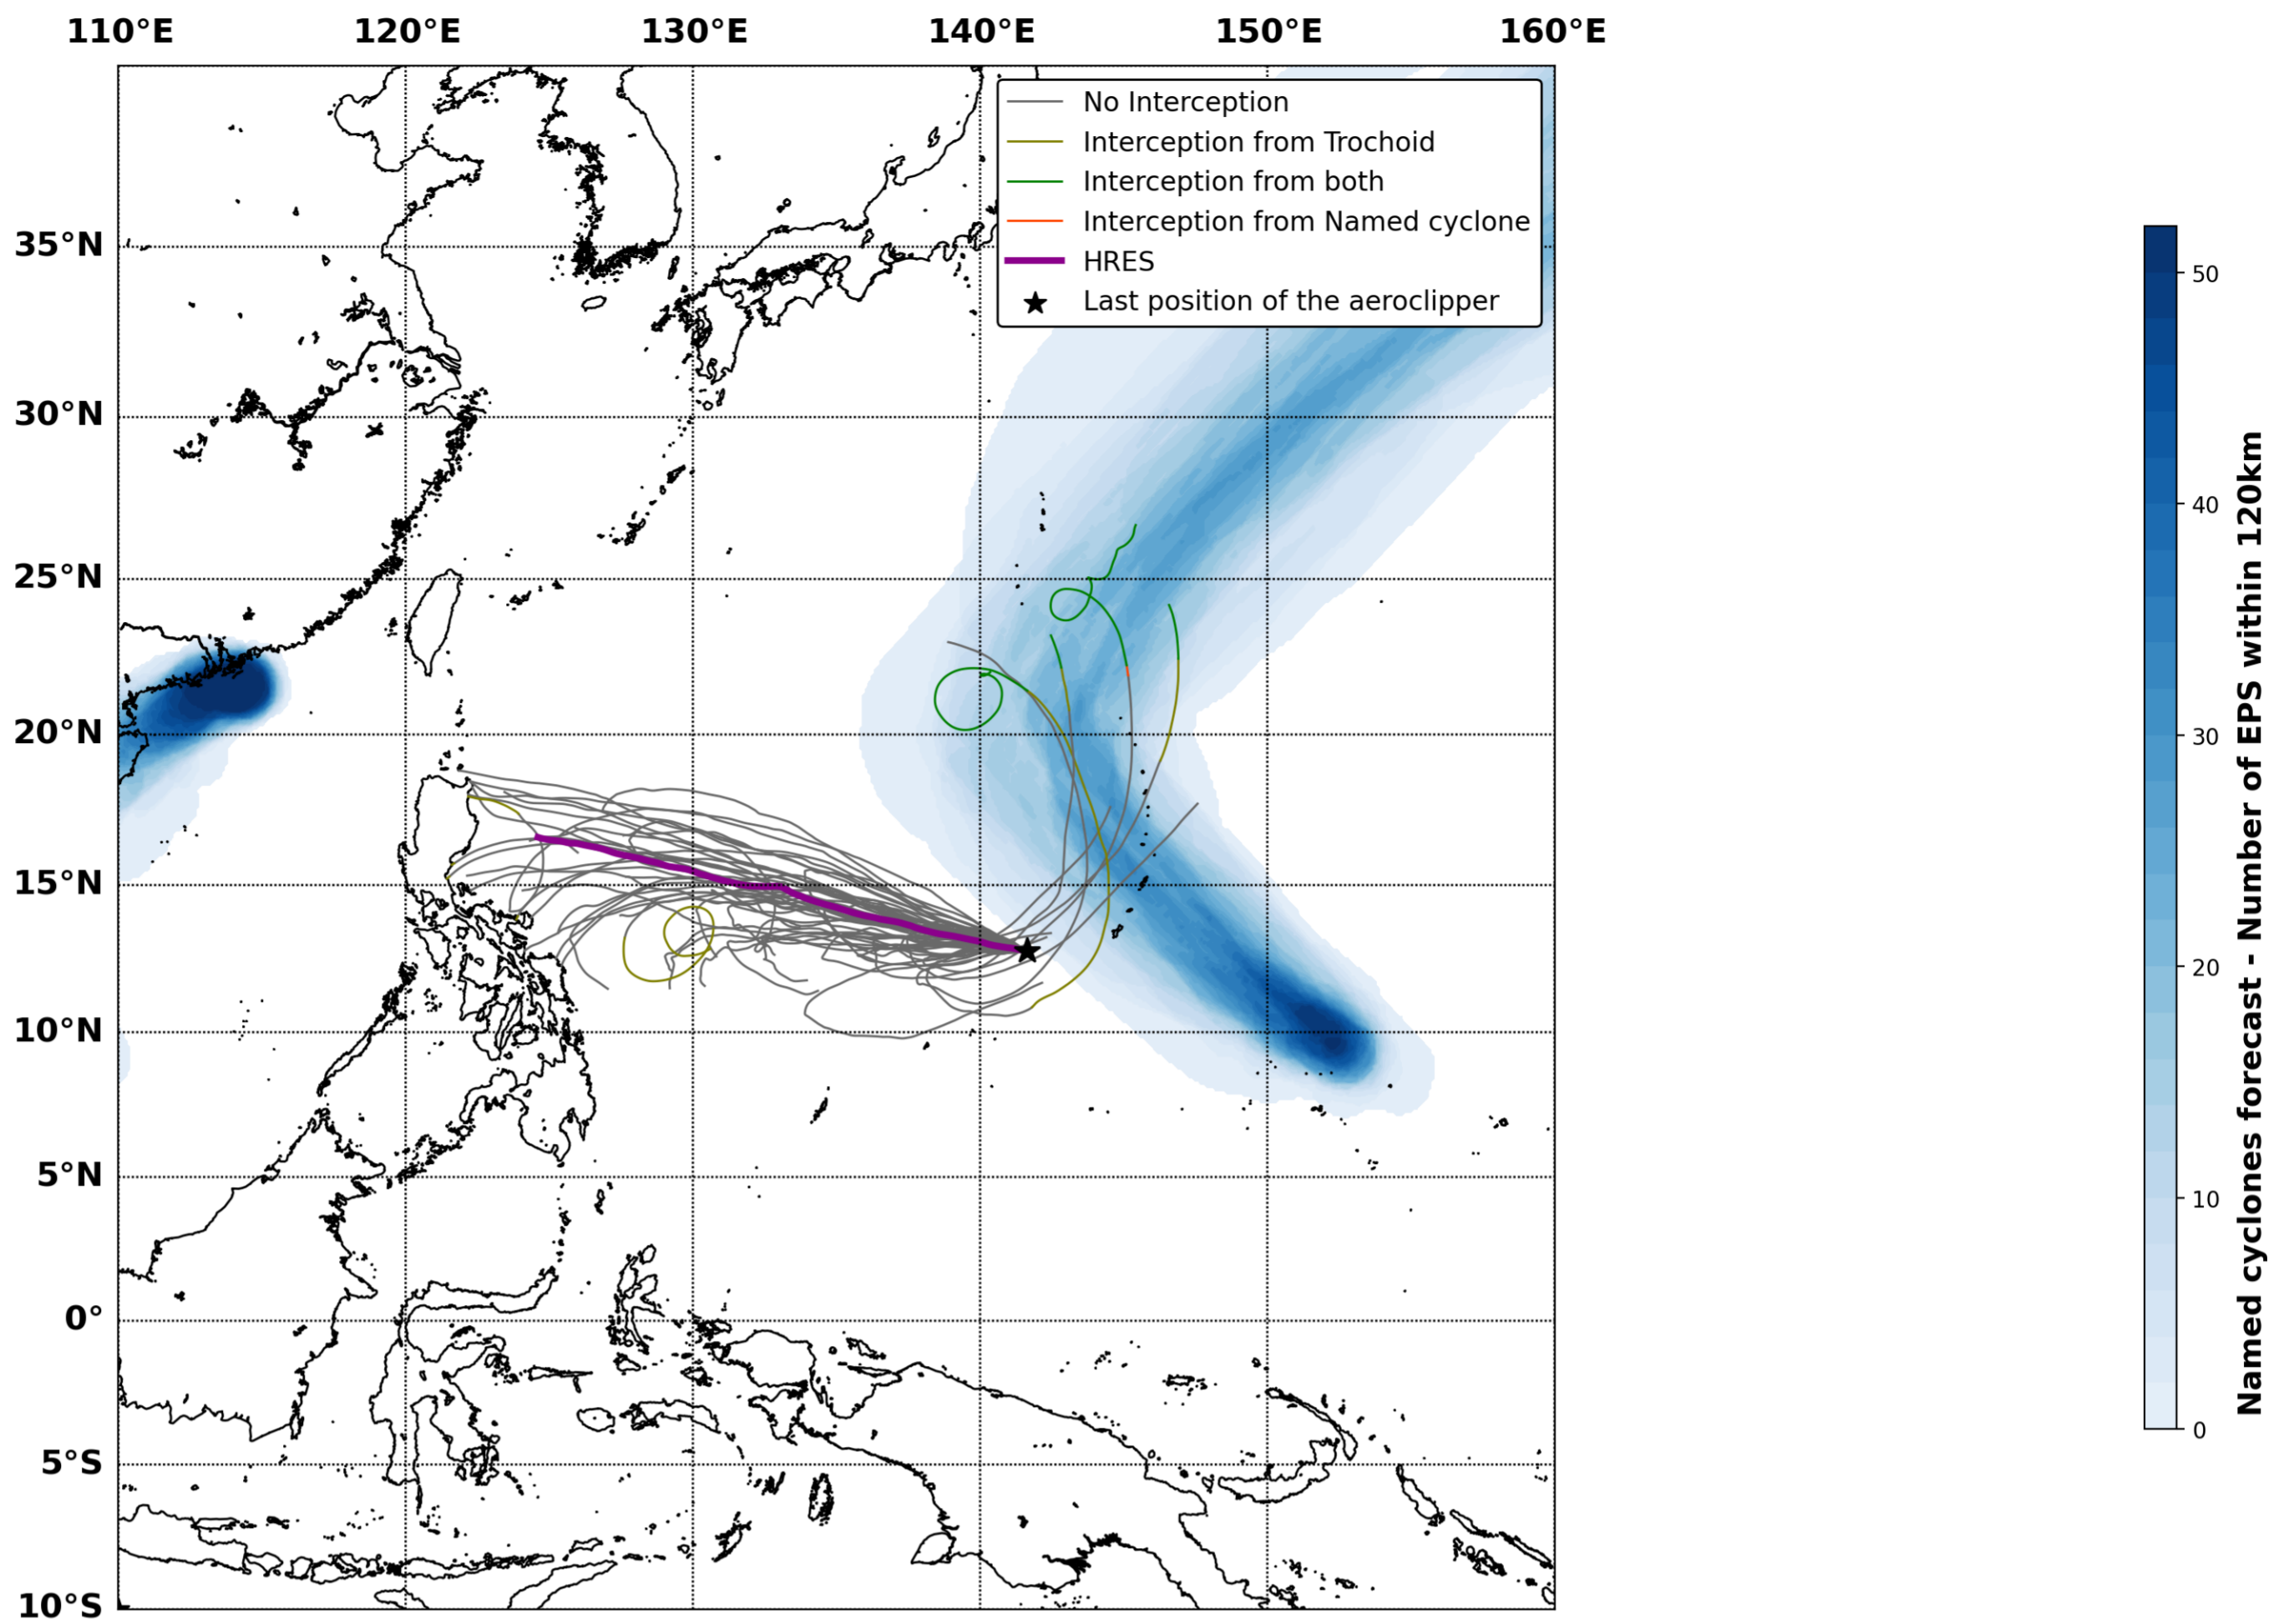

Aeroclipper ETX-U EW

Intercept forecast from aeroclipper's position at 2023/10/08, 04h00 (UTC)

Aeroclipper ETX-U EW

Grounding forecast from aeroclipper's position at 2023/10/08, 04h00 (UTC)