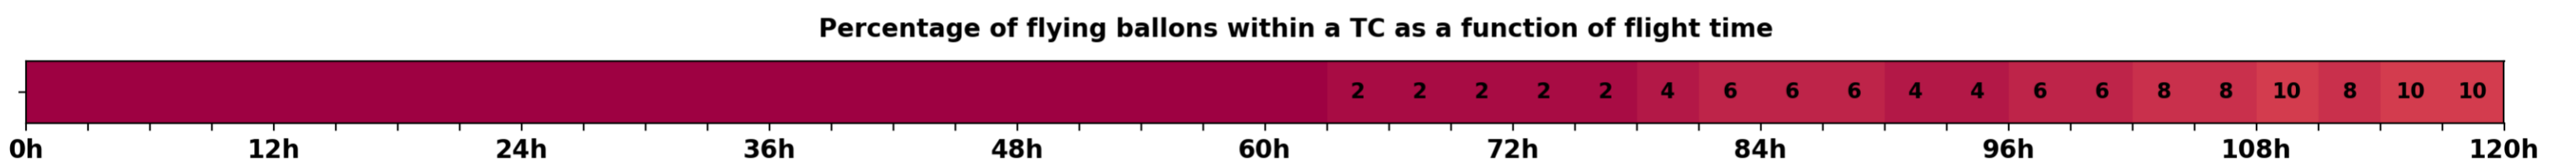

Aeroclipper ETX-U EW

Intercept forecast from aeroclipper's position at 2023/10/08, 04h00 (UTC)

Aeroclipper ETX-U EW

Grounding forecast from aeroclipper's position at 2023/10/08, 04h00 (UTC)