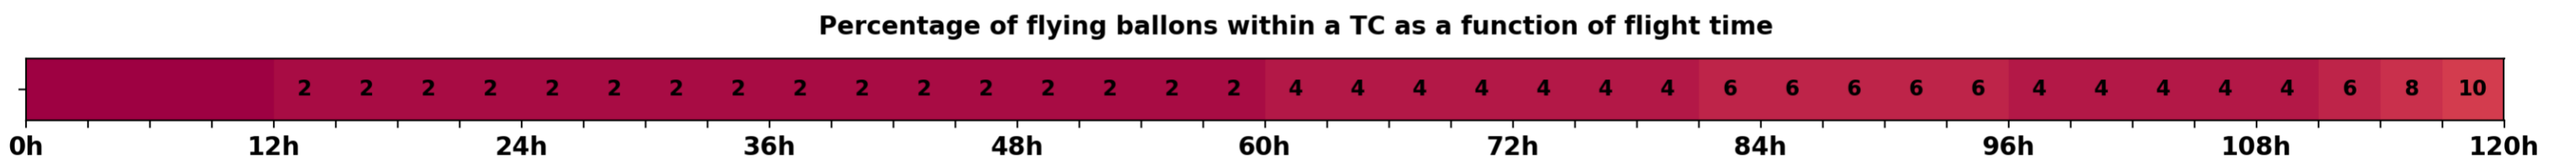

### Aeroclipper ETX-U EW Intercept forecast from aeroclipper's position at 2023/10/08, 07h00 (UTC)

### Aeroclipper ETX-U EW Grounding forecast from aeroclipper's position at 2023/10/08, 07h00 (UTC)