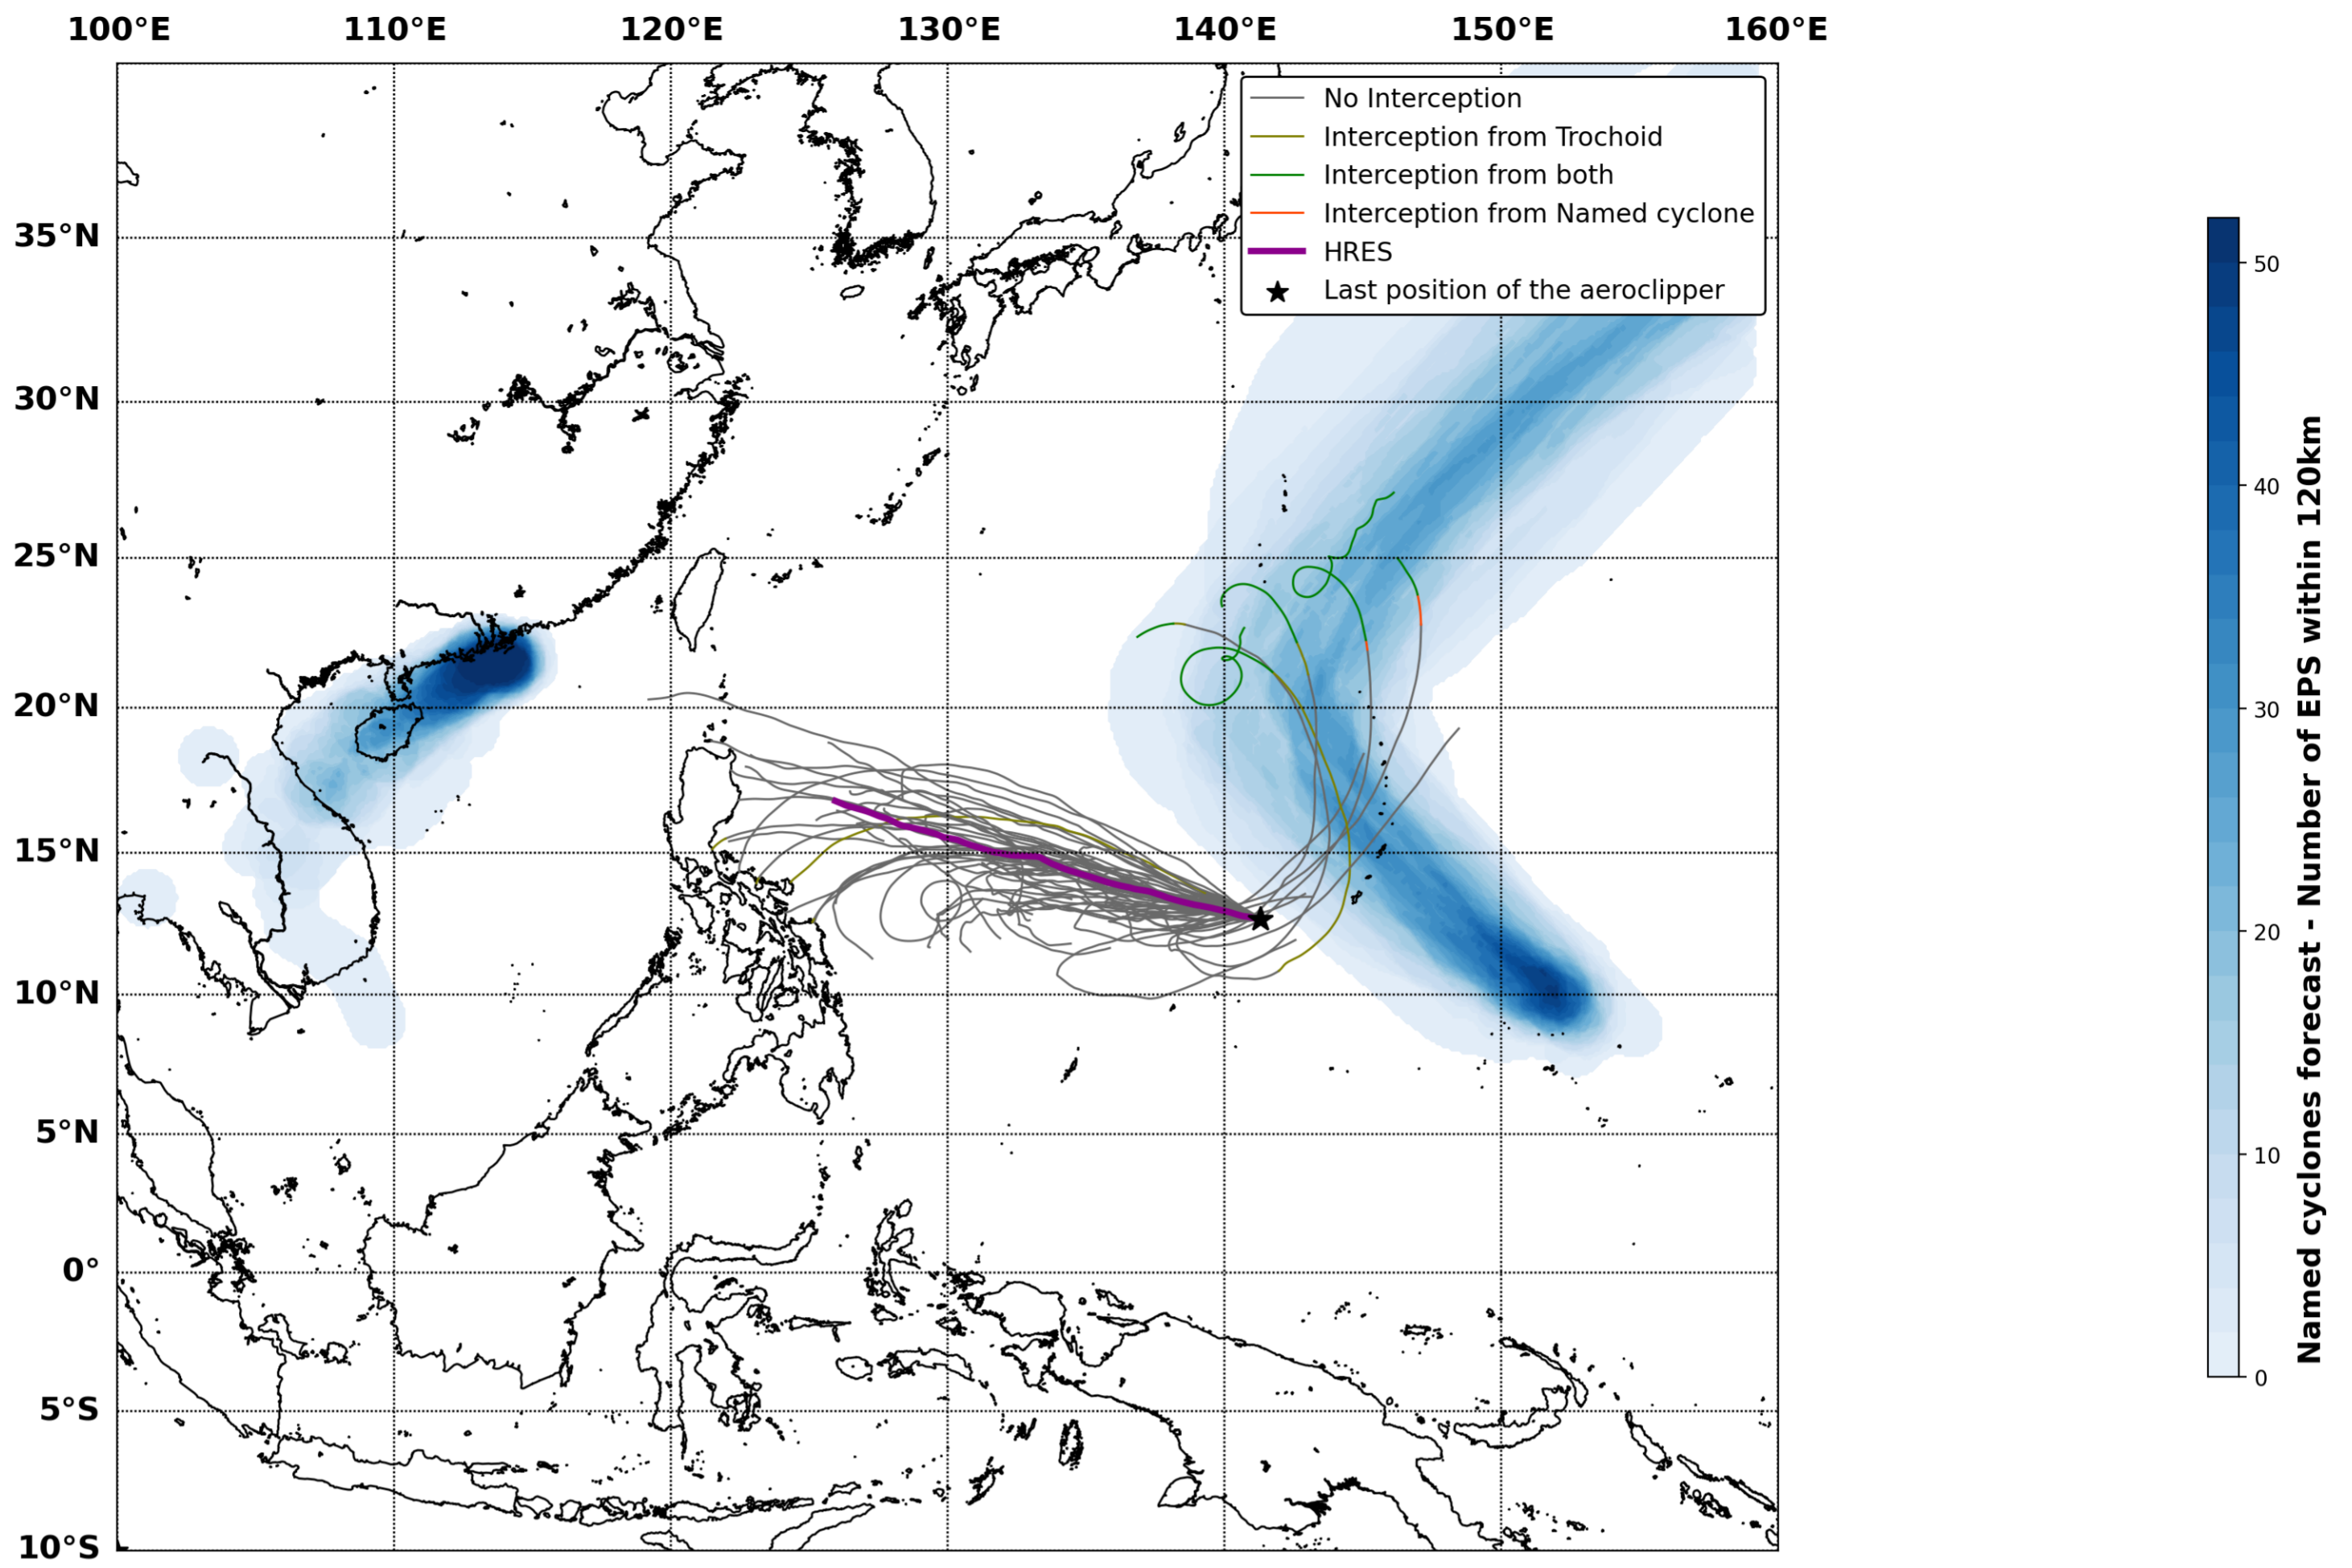

### Aeroclipper ETX-U EW Intercept forecast from aeroclipper's position at 2023/10/08, 07h00 (UTC)

### Aeroclipper ETX-U EW Grounding forecast from aeroclipper's position at 2023/10/08, 07h00 (UTC)