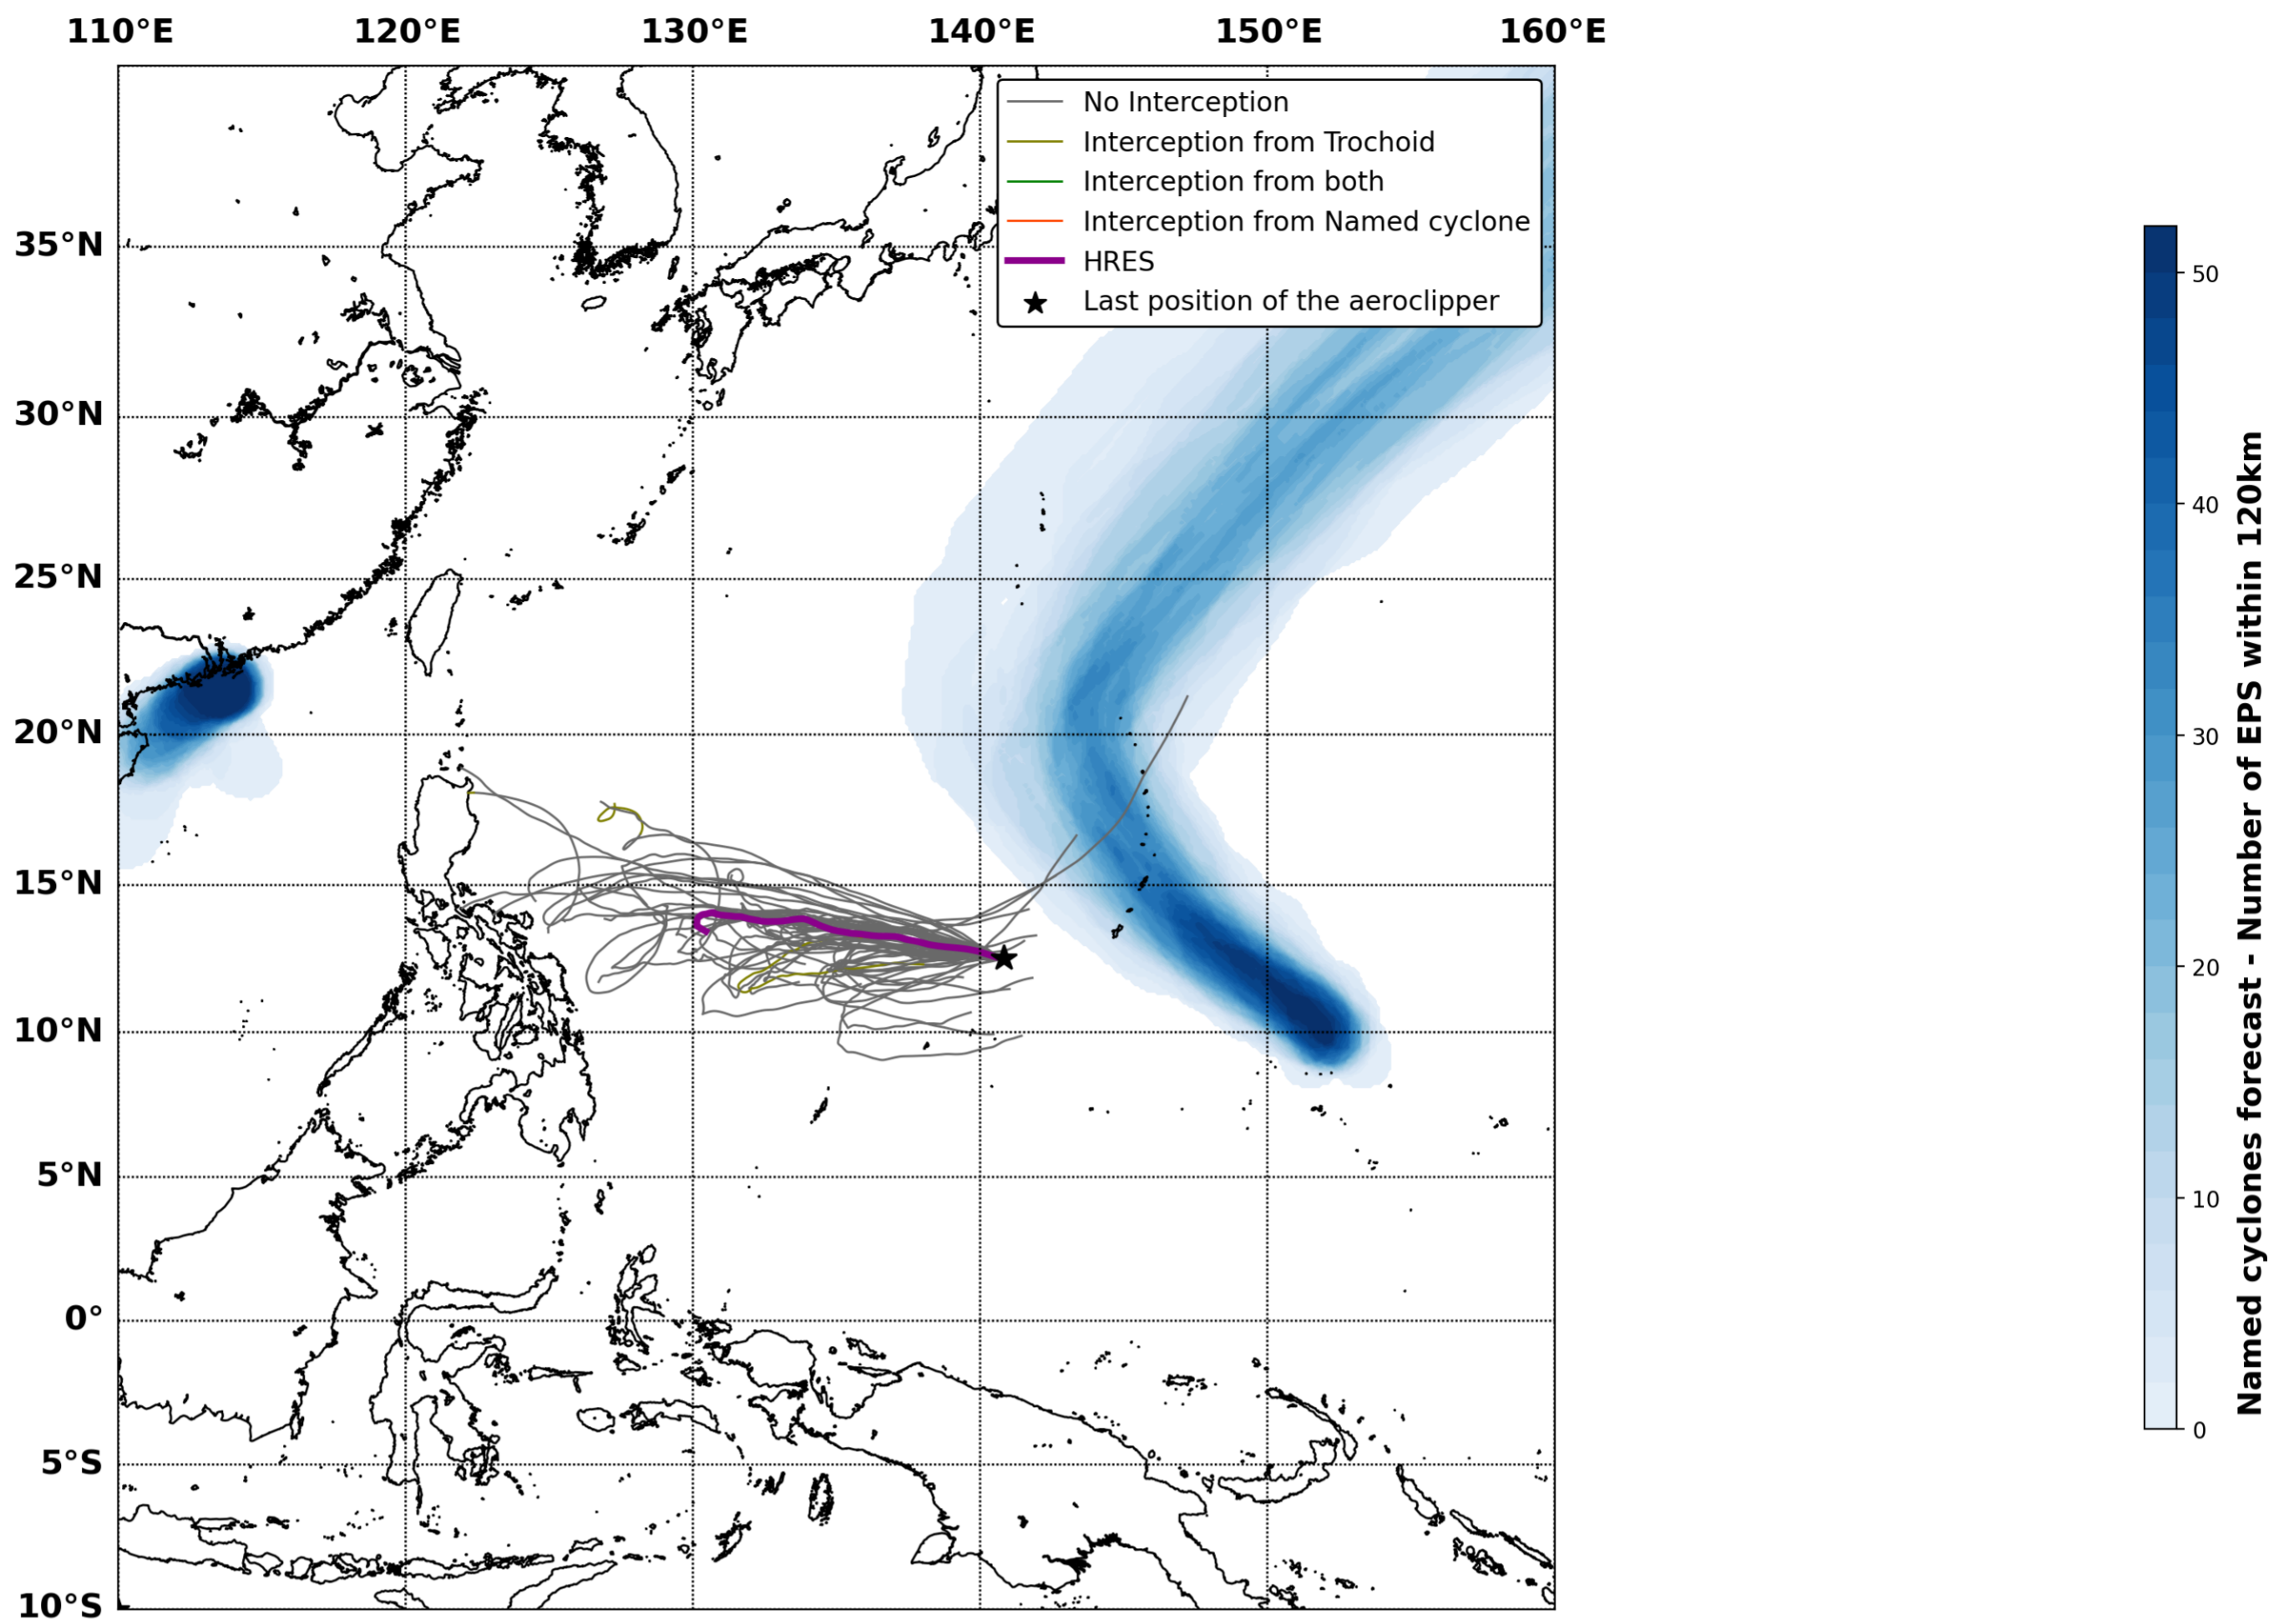

Aeroclipper ETX-U EW Intercept forecast from aeroclipper's position at 2023/10/08, 10h00 (UTC)

Aeroclipper ETX-U EW Grounding forecast from aeroclipper's position at 2023/10/08, 10h00 (UTC)