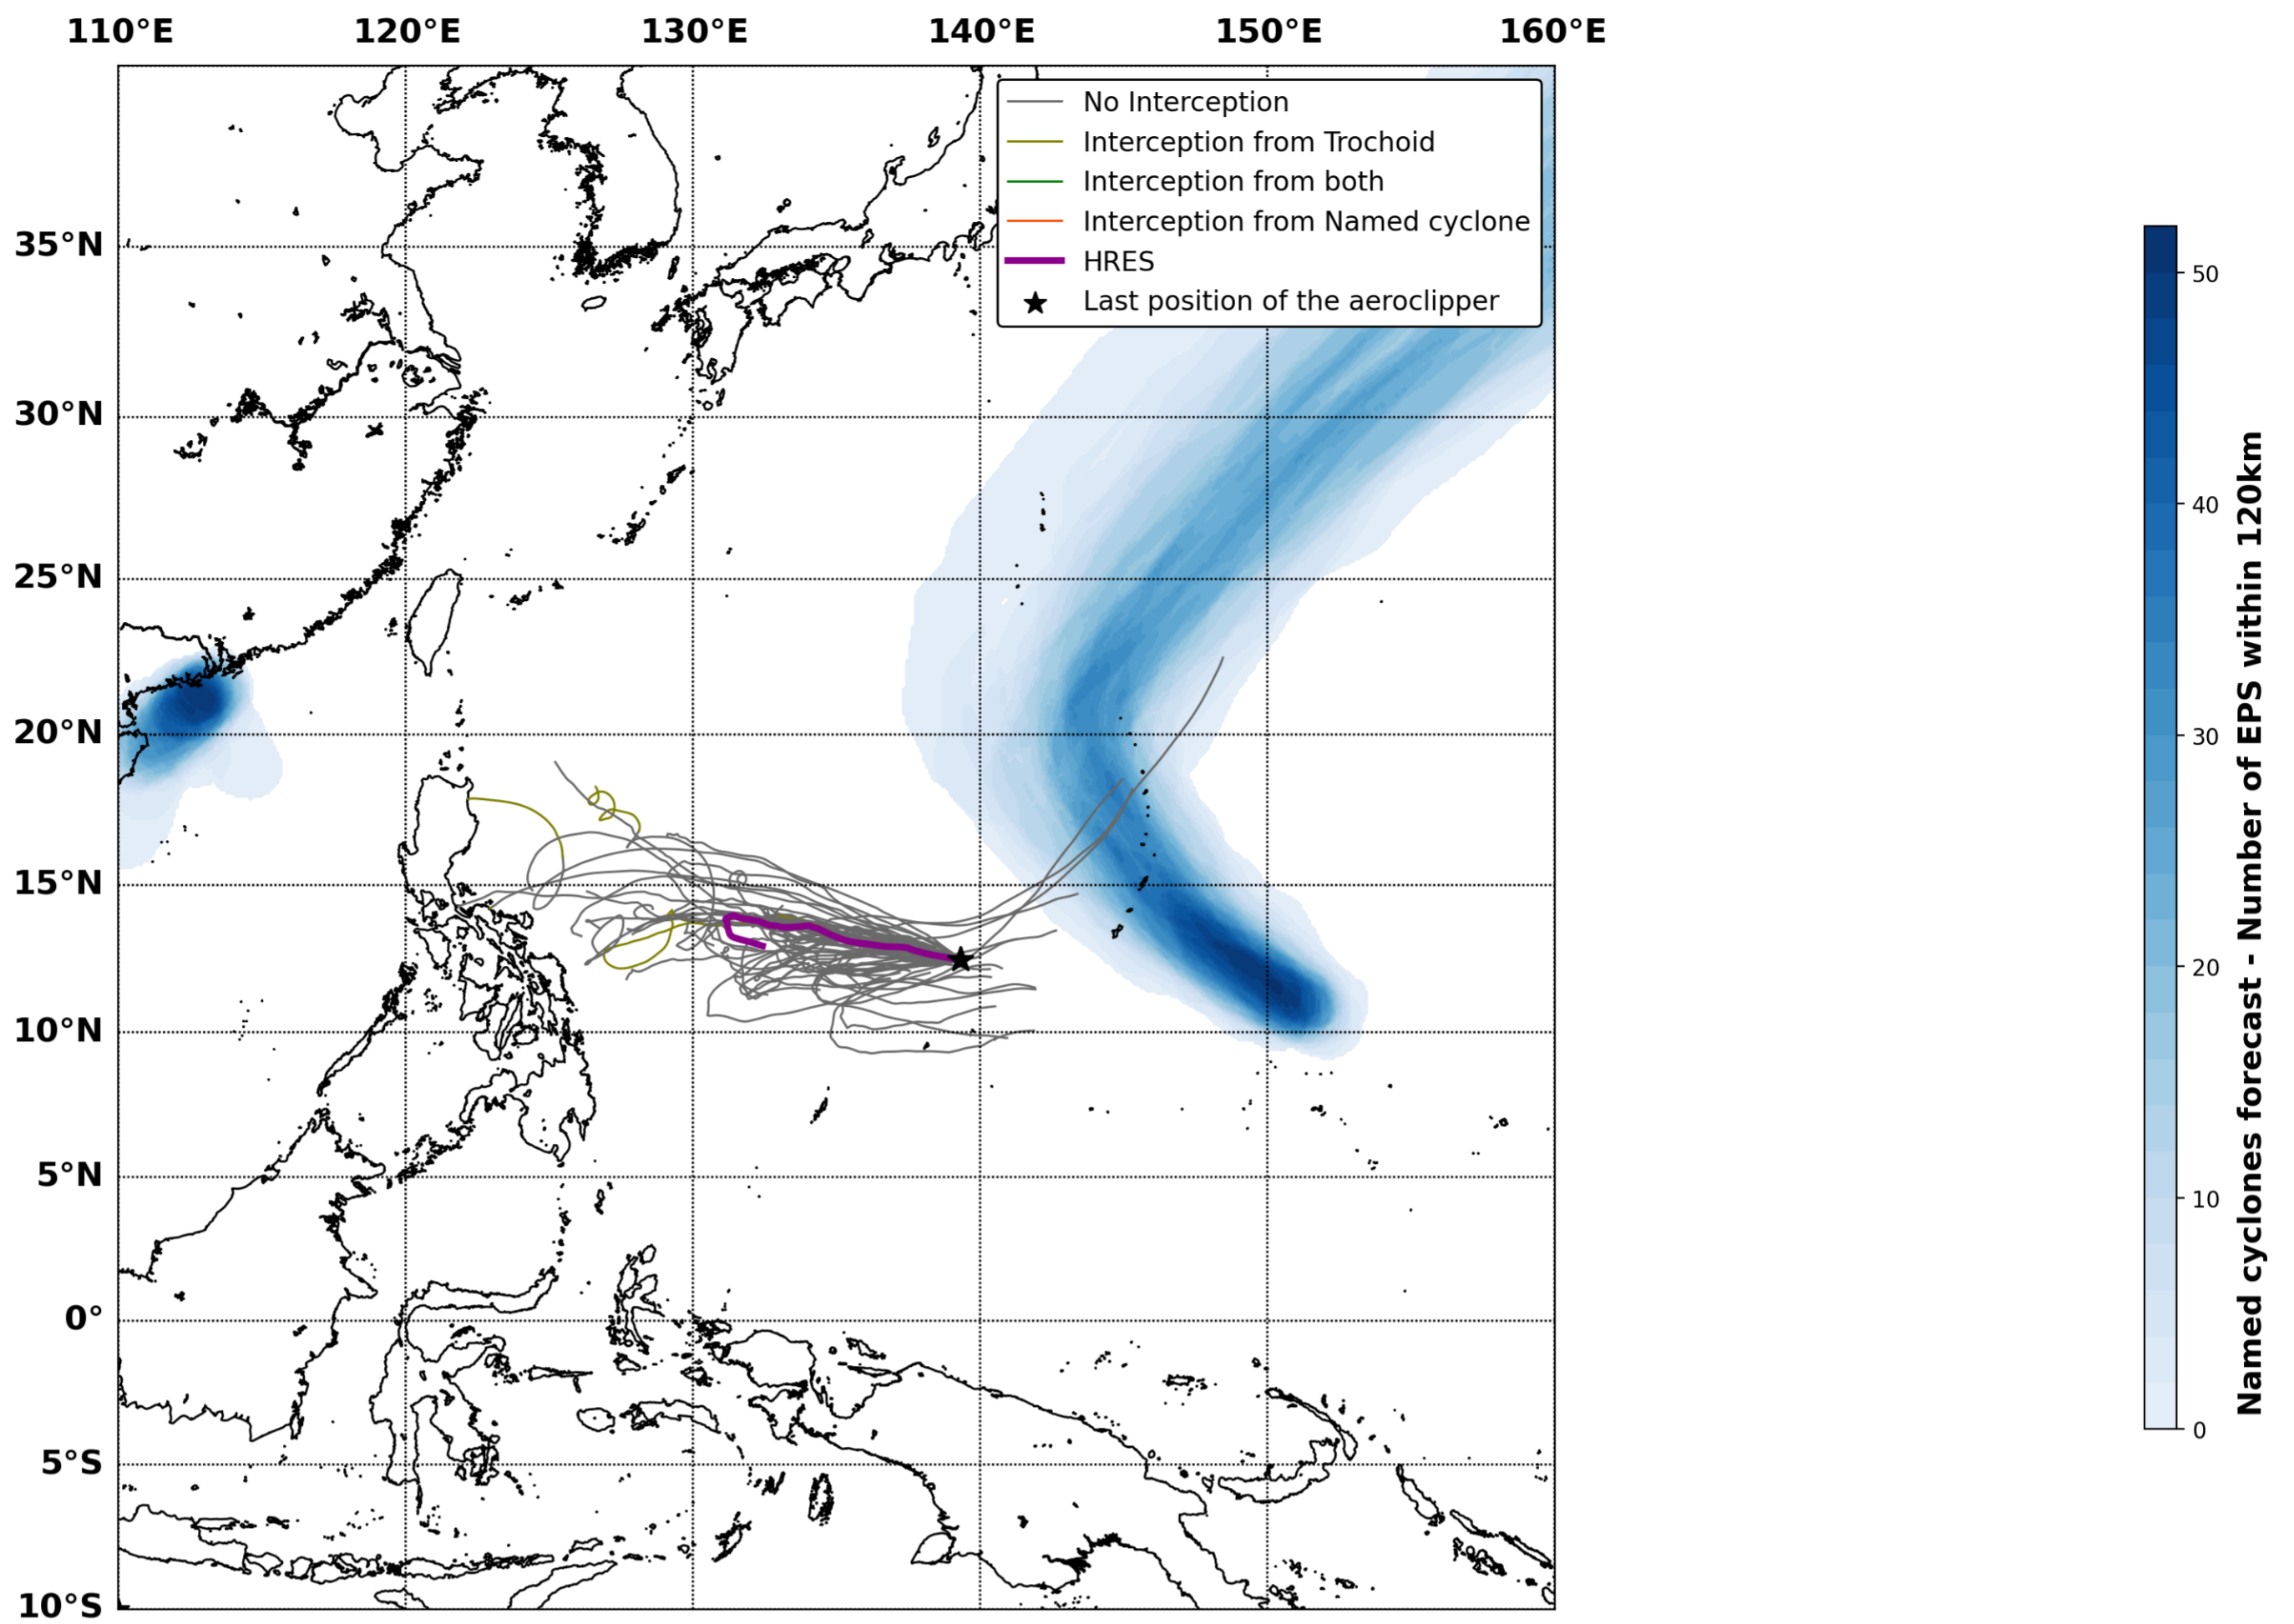

Aeroclipper ETX-U EW Intercept forecast from aeroclipper's position at 2023/10/08, 19h00 (UTC)

Aeroclipper ETX-U EW Grounding forecast from aeroclipper's position at 2023/10/08, 19h00 (UTC)