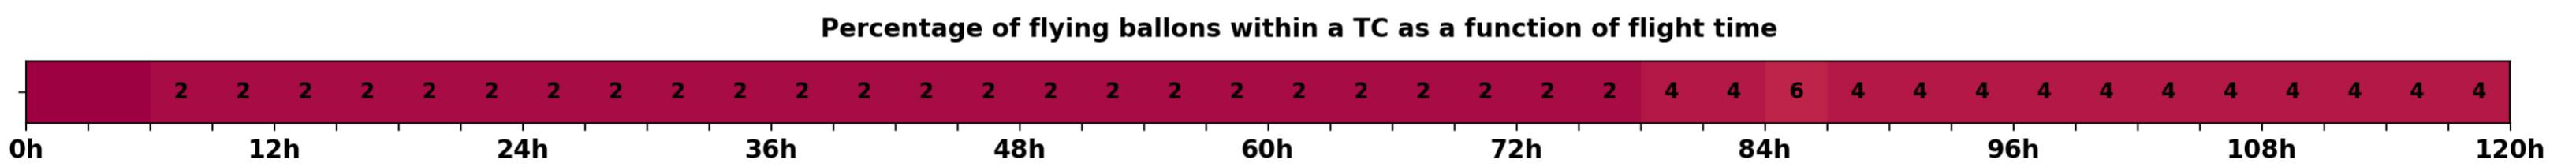

Aeroclipper ETX-U EW Intercept forecast from aeroclipper's position at 2023/10/08, 19h00 (UTC)

Aeroclipper ETX-U EW Grounding forecast from aeroclipper's position at 2023/10/08, 19h00 (UTC)