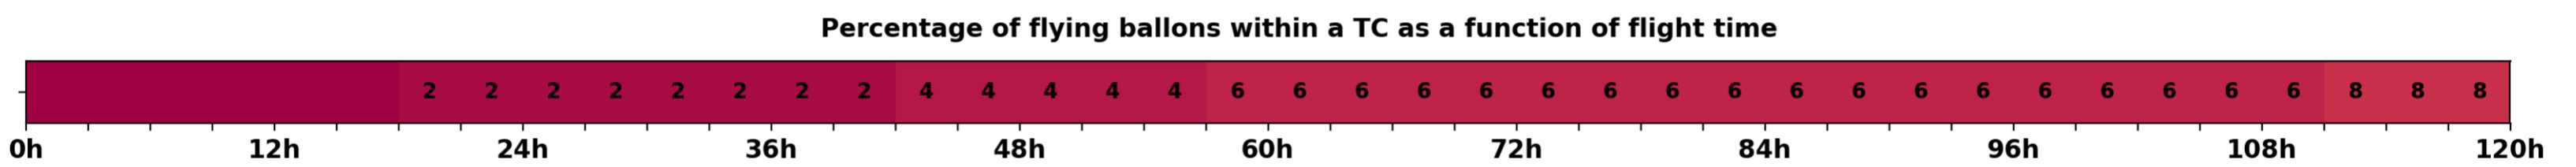

Aeroclipper ETX-U EW Intercept forecast from aeroclipper's position at 2023/10/08, 22h00 (UTC)

Aeroclipper ETX-U EW Grounding forecast from aeroclipper's position at 2023/10/08, 22h00 (UTC)