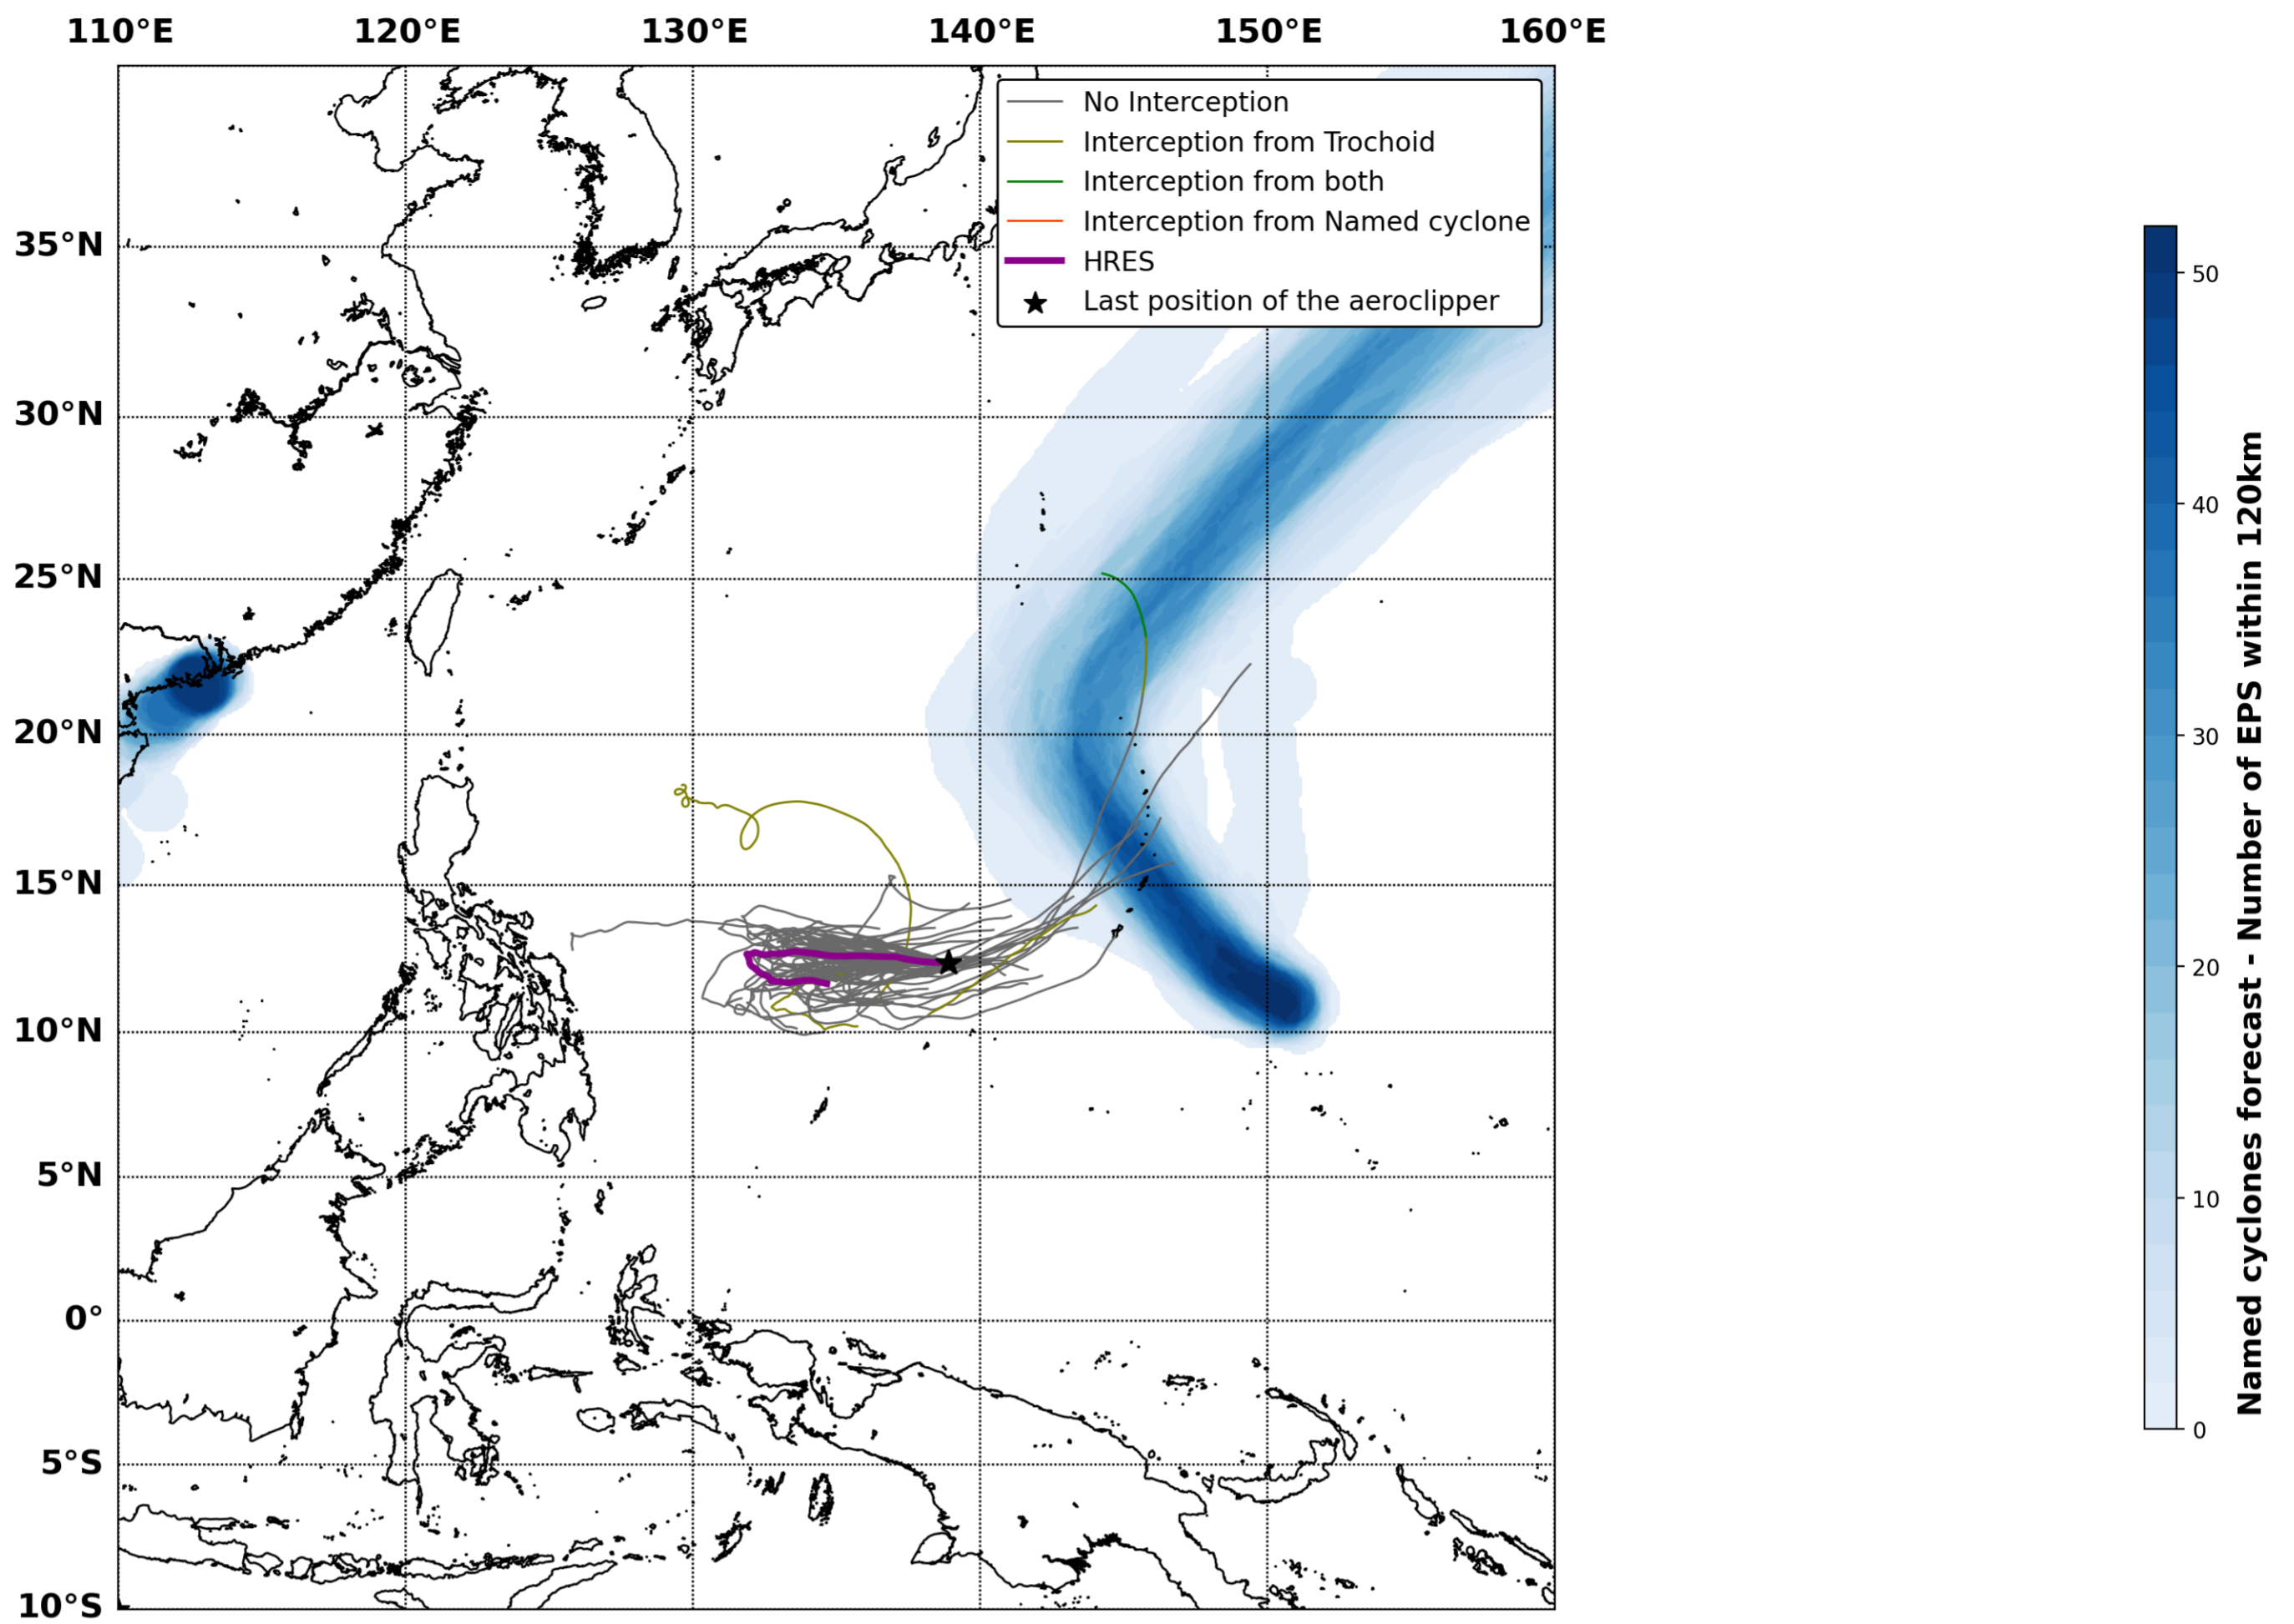

Aeroclipper ETX-U EW Intercept forecast from aeroclipper's position at 2023/10/08, 22h00 (UTC)

Aeroclipper ETX-U EW Grounding forecast from aeroclipper's position at 2023/10/08, 22h00 (UTC)