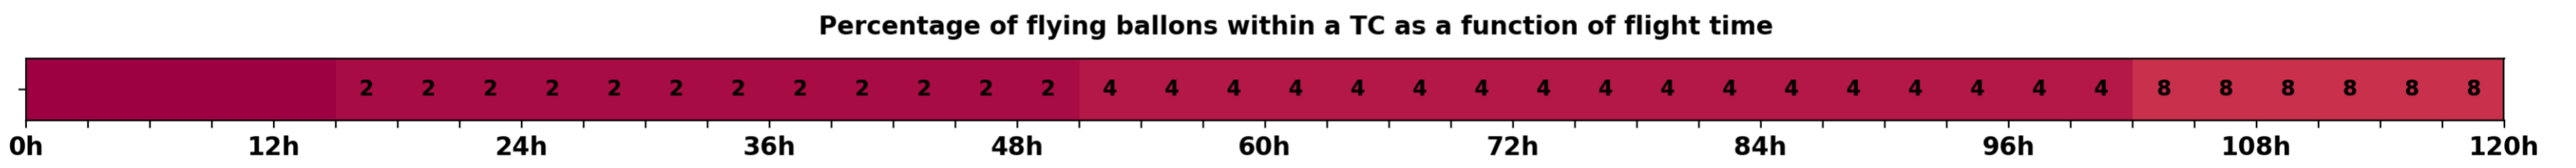

### Aeroclipper ETX-U EW Intercept forecast from aeroclipper's position at 2023/10/09, 07h00 (UTC)

### Aeroclipper ETX-U EW Grounding forecast from aeroclipper's position at 2023/10/09, 07h00 (UTC)