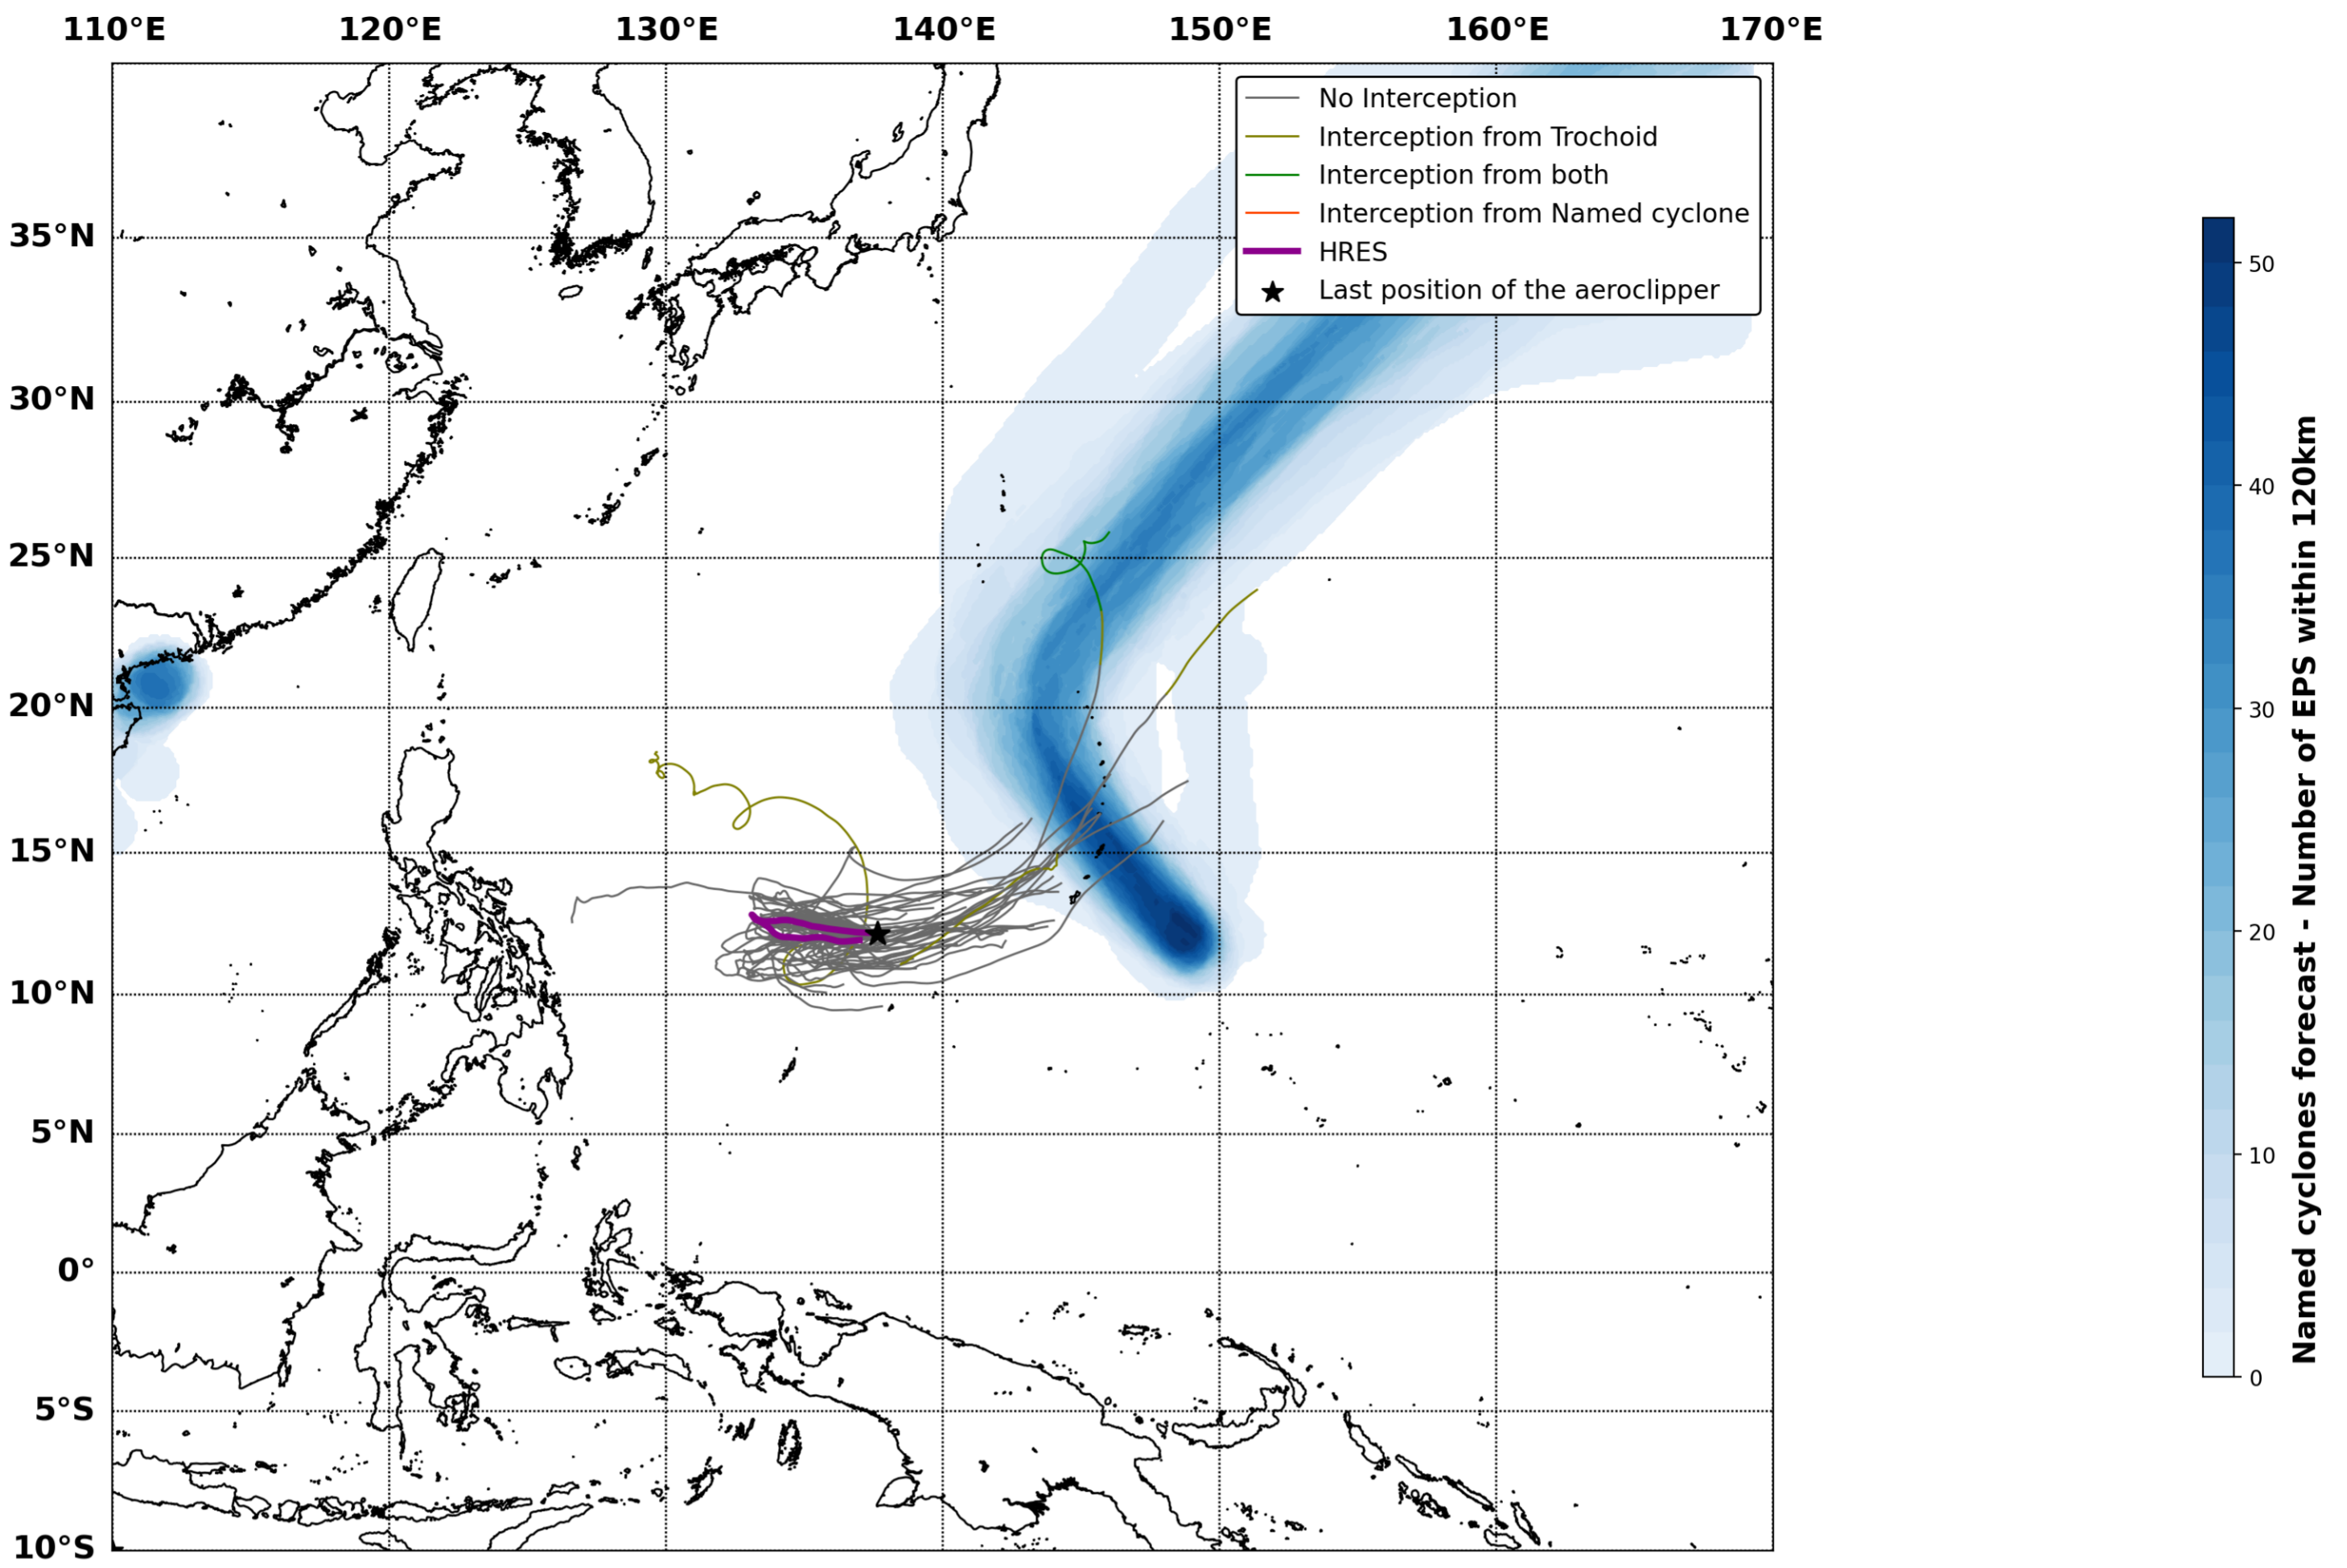

### Aeroclipper ETX-U EW Intercept forecast from aeroclipper's position at 2023/10/09, 07h00 (UTC)

### Aeroclipper ETX-U EW Grounding forecast from aeroclipper's position at 2023/10/09, 07h00 (UTC)