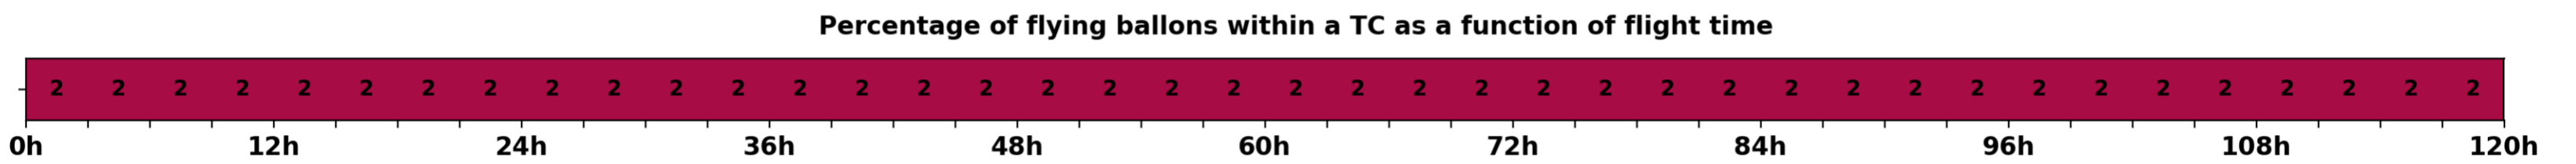

### Aeroclipper ETX-U EW Intercept forecast from aeroclipper's position at 2023/10/09, 10h00 (UTC)

### Aeroclipper ETX-U EW Grounding forecast from aeroclipper's position at 2023/10/09, 10h00 (UTC)