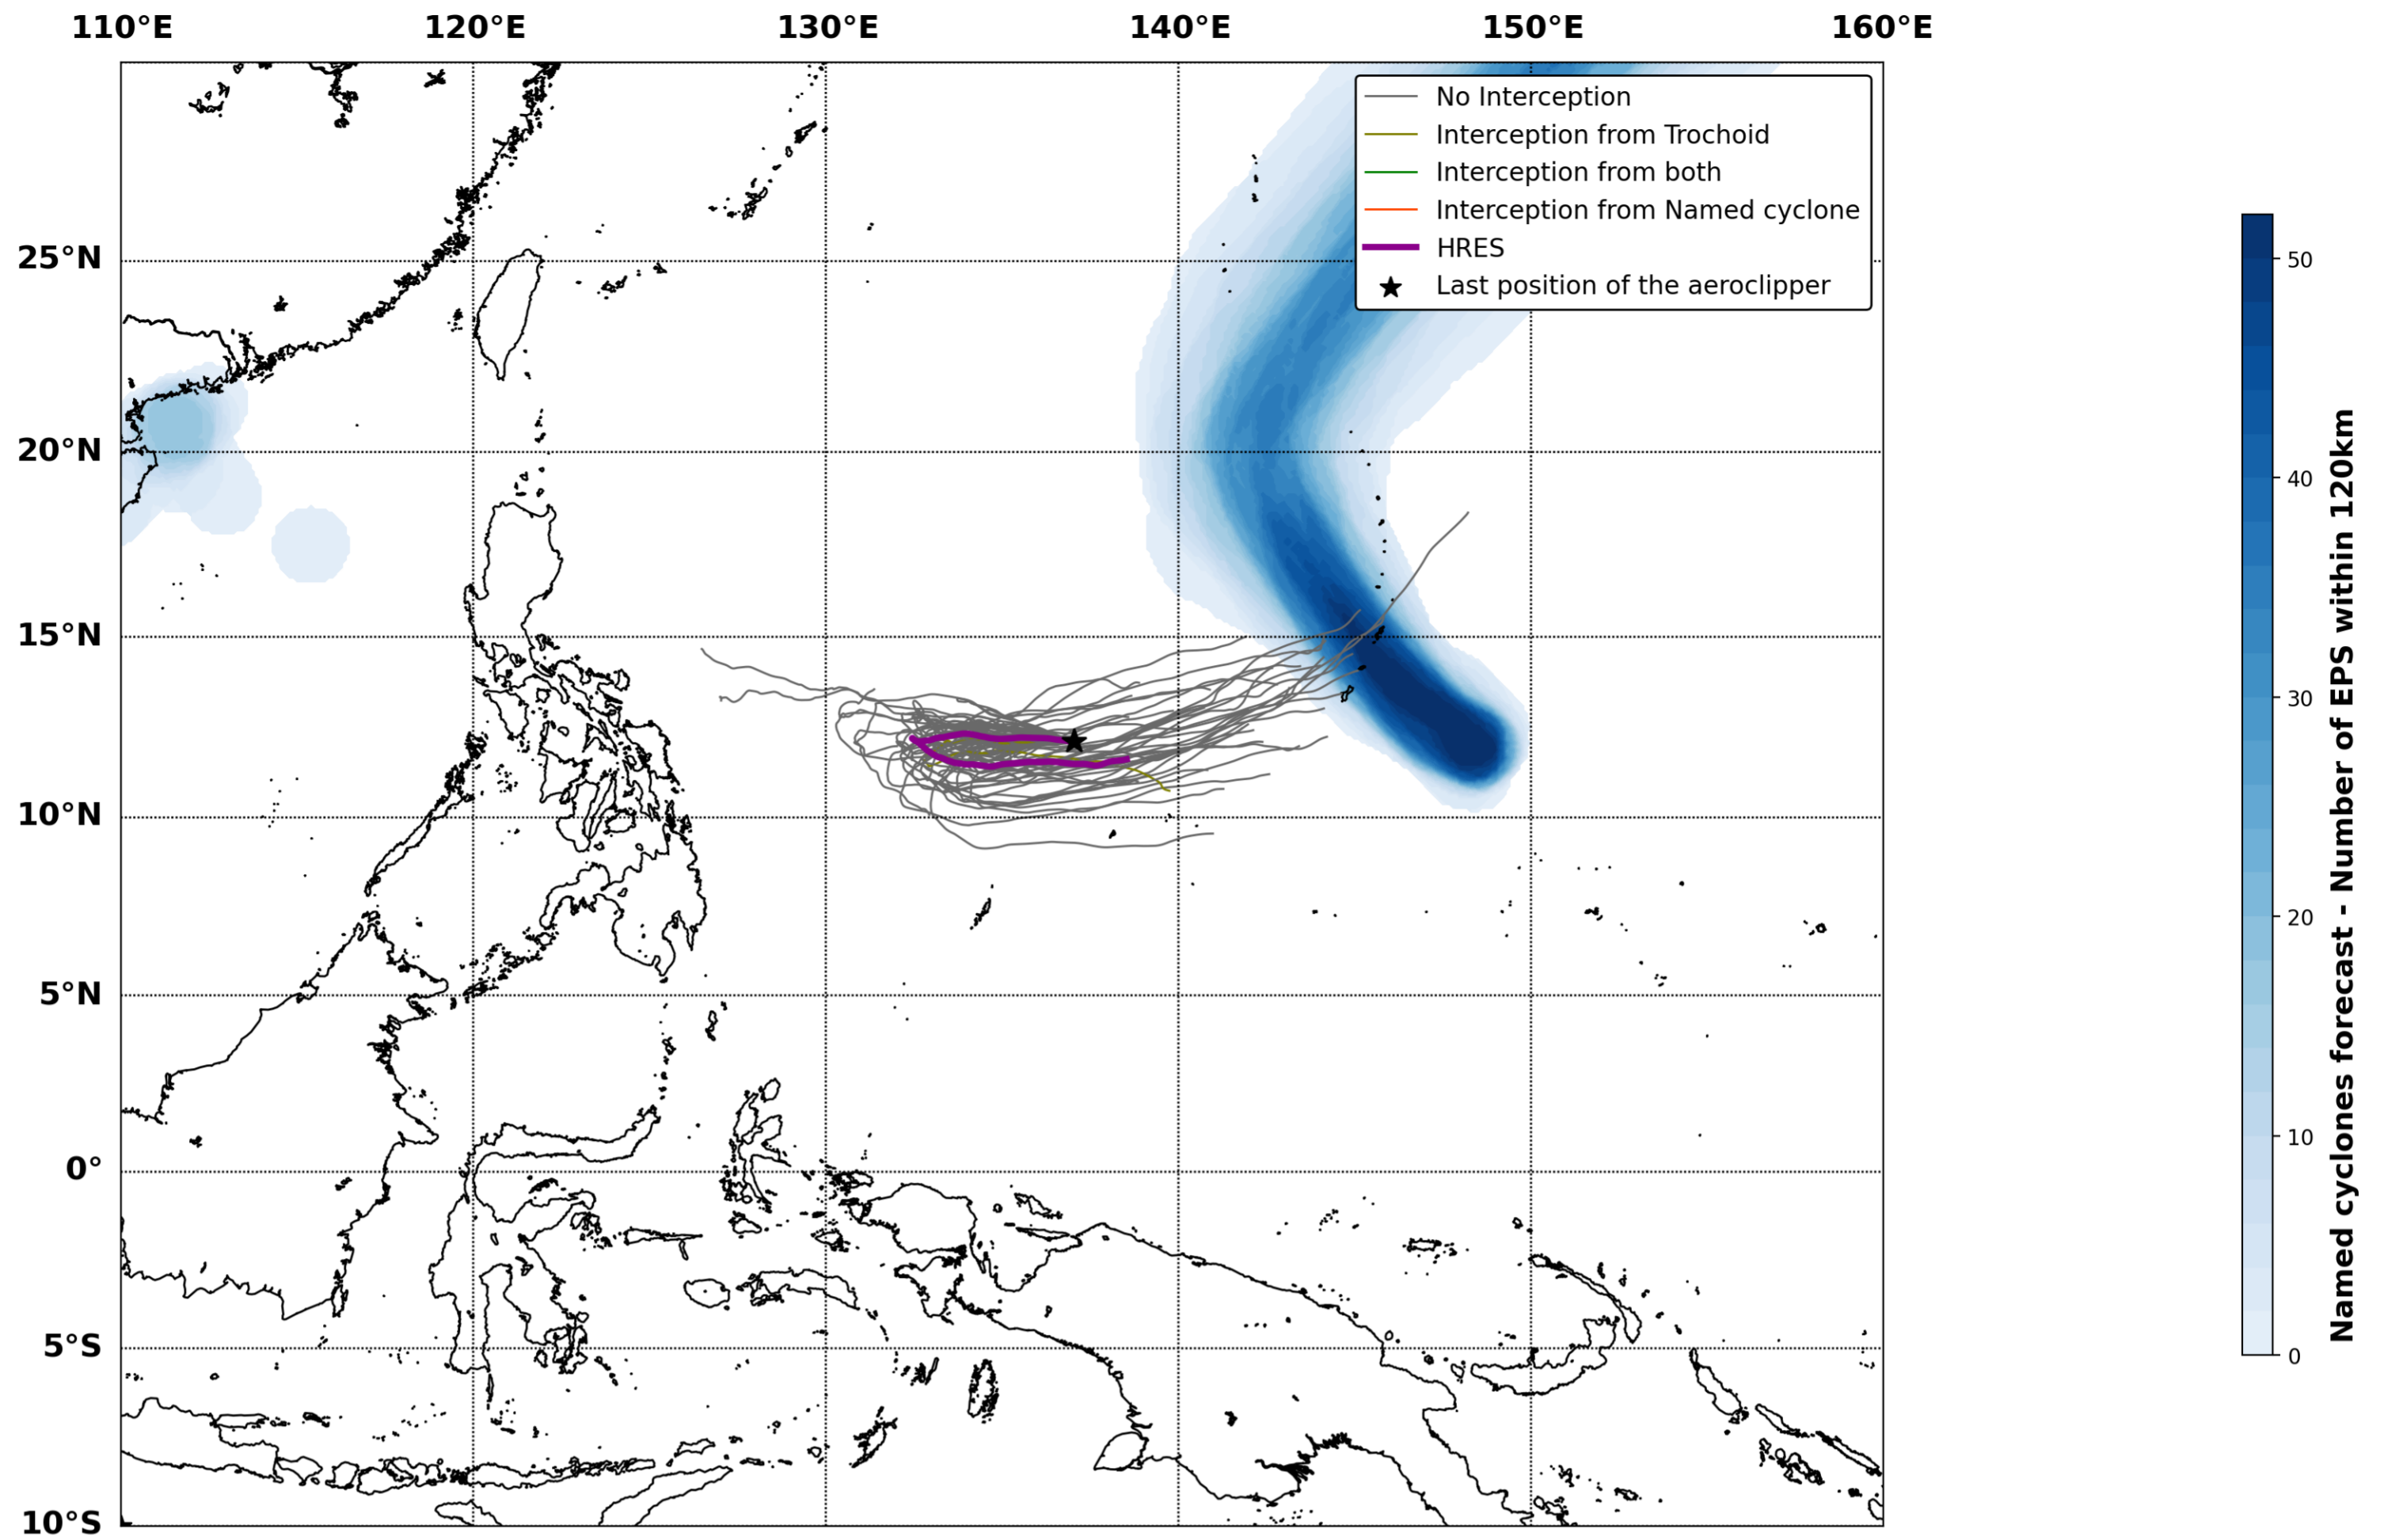

### Aeroclipper ETX-U EW Intercept forecast from aeroclipper's position at 2023/10/09, 10h00 (UTC)

### Aeroclipper ETX-U EW Grounding forecast from aeroclipper's position at 2023/10/09, 10h00 (UTC)