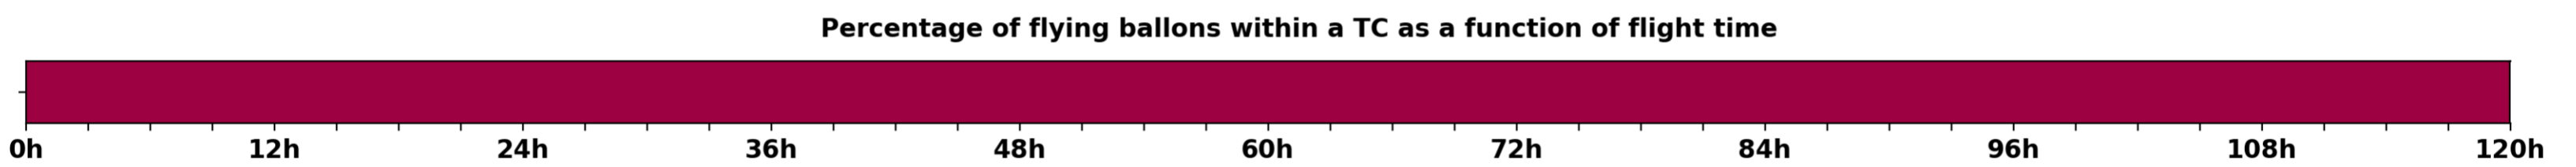

Aeroclipper ETX-U EW

Intercept forecast from aeroclipper's position at 2023/10/09, 16h00 (UTC)

Aeroclipper ETX-U EW

Grounding forecast from aeroclipper's position at 2023/10/09, 16h00 (UTC)