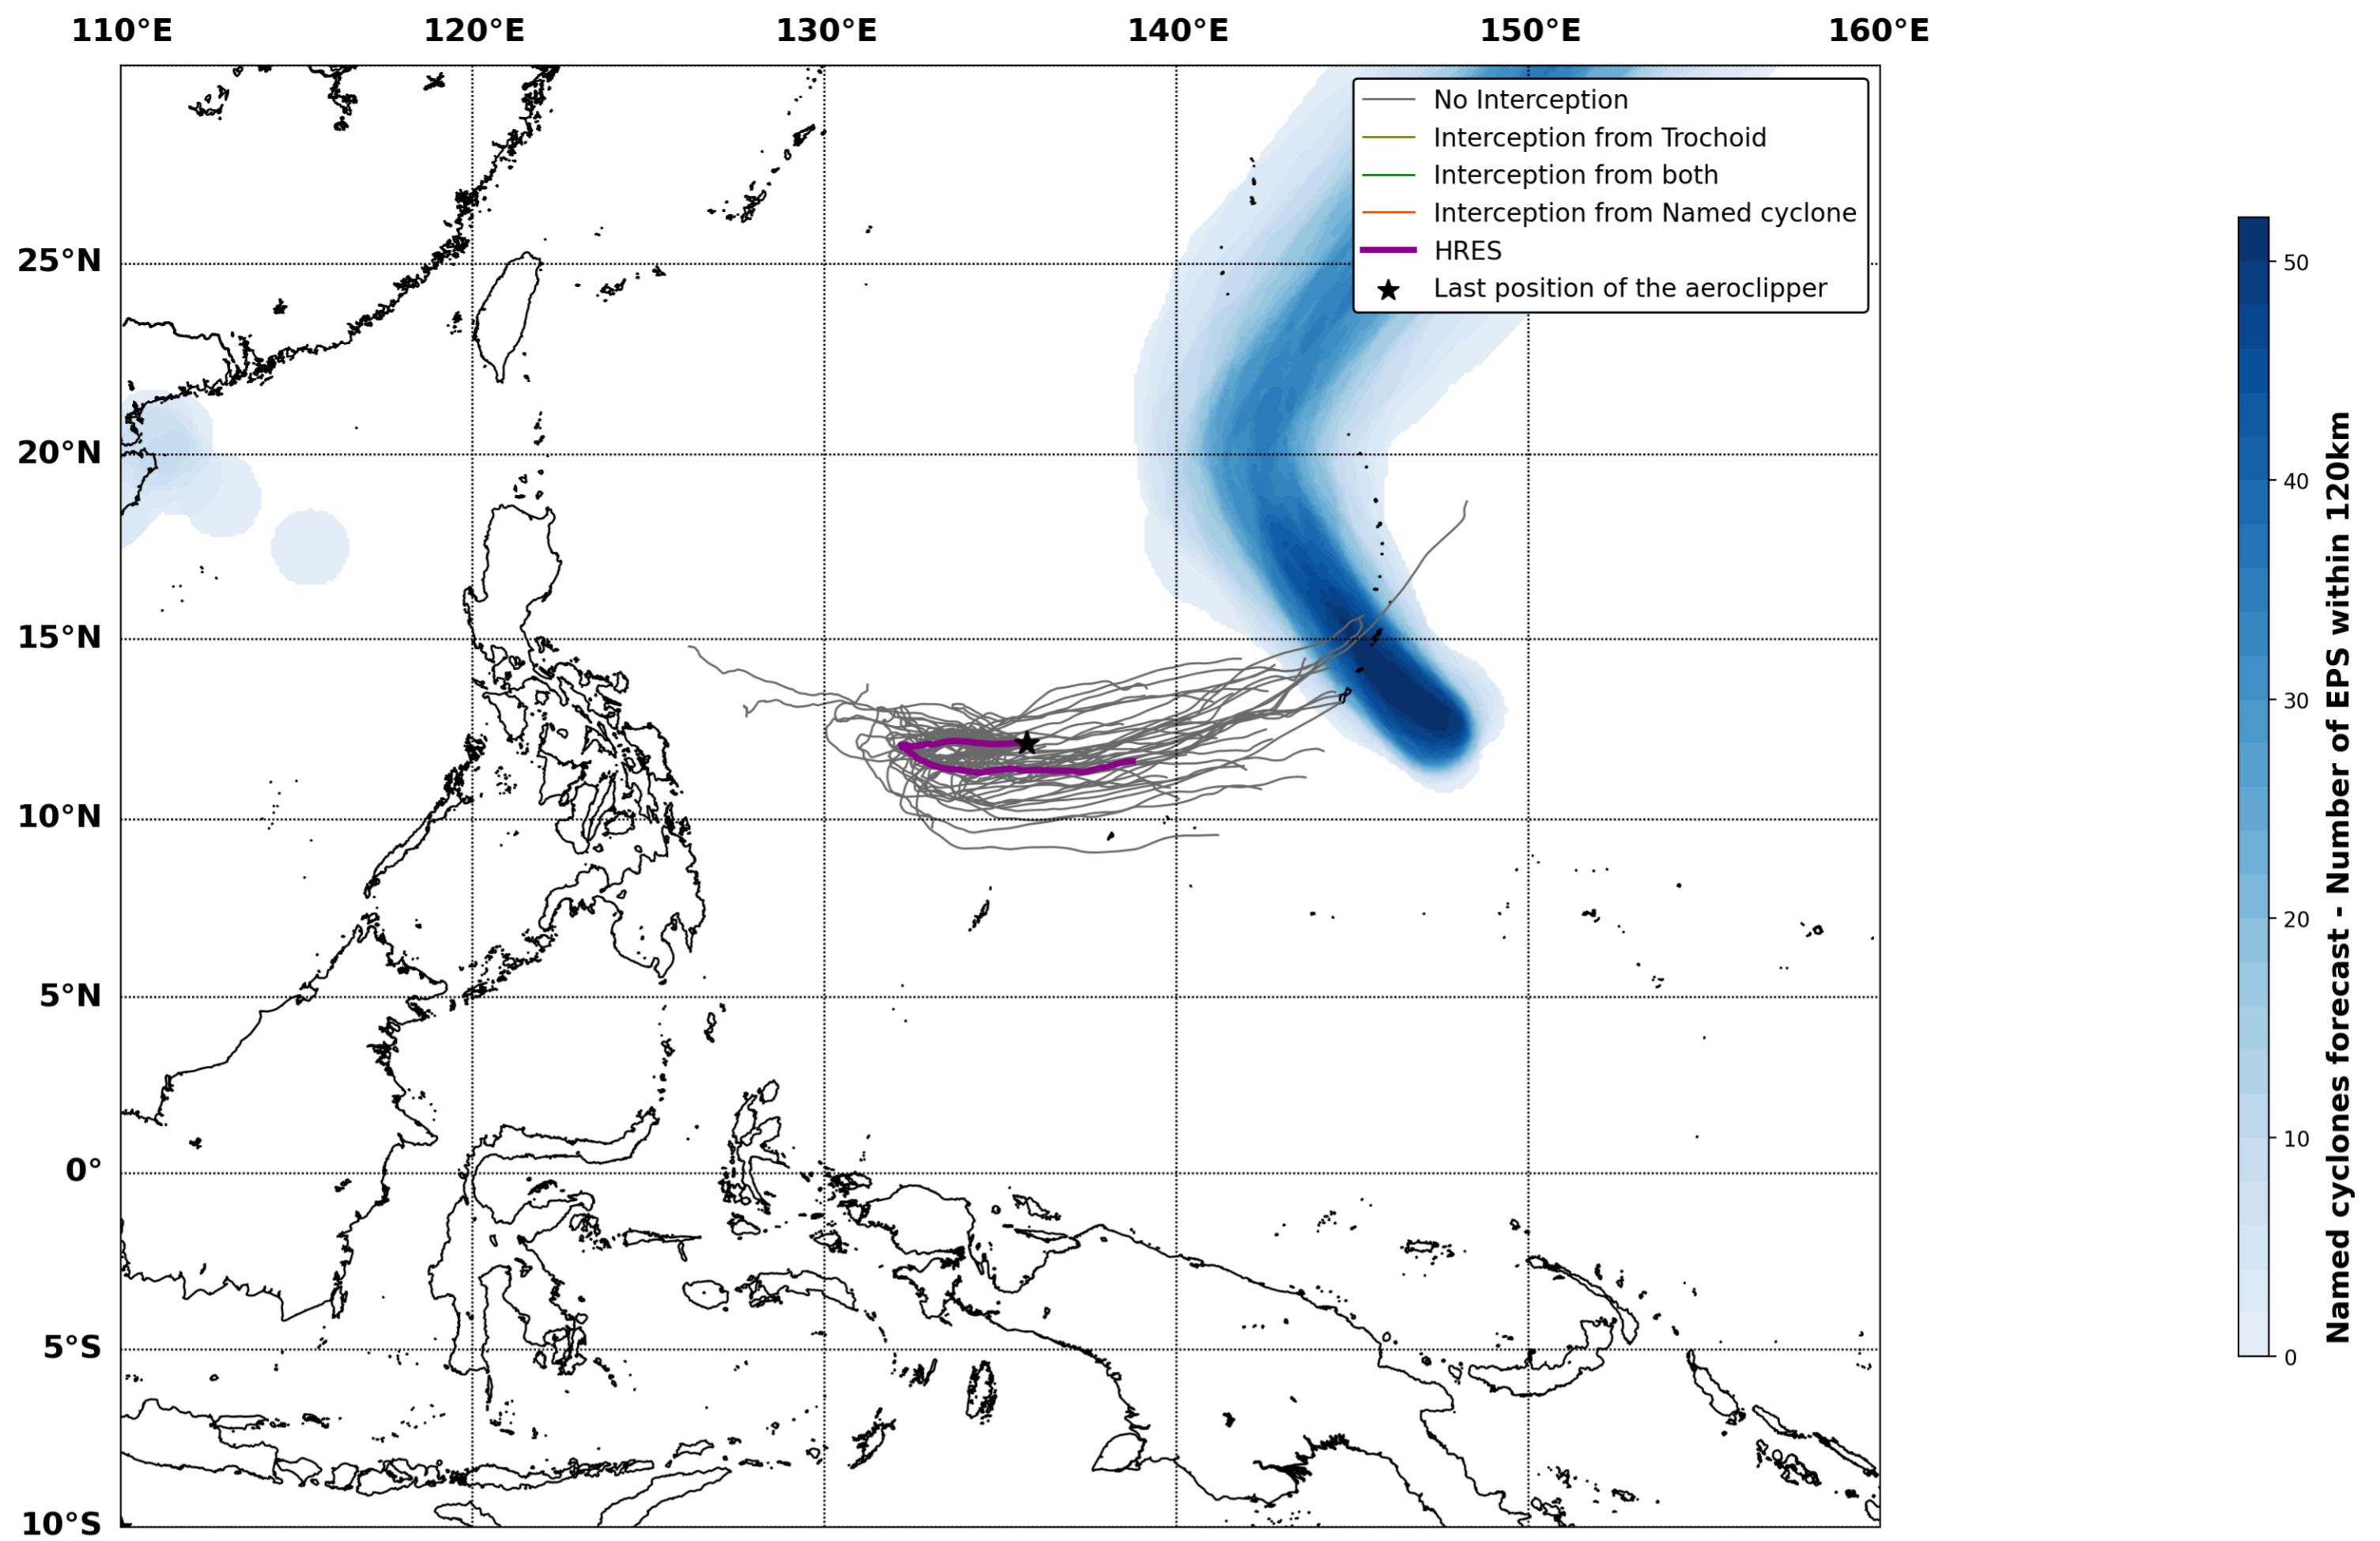

Aeroclipper ETX-U EW

Intercept forecast from aeroclipper's position at 2023/10/09, 16h00 (UTC)

Aeroclipper ETX-U EW

Grounding forecast from aeroclipper's position at 2023/10/09, 16h00 (UTC)