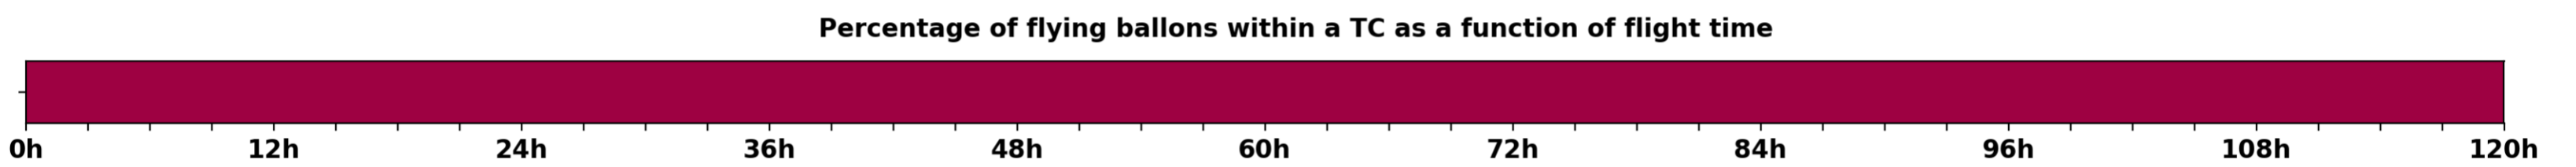

Aeroclipper ETX-U EW Intercept forecast from aeroclipper's position at 2023/10/09, 19h00 (UTC)

Aeroclipper ETX-U EW Grounding forecast from aeroclipper's position at 2023/10/09, 19h00 (UTC)