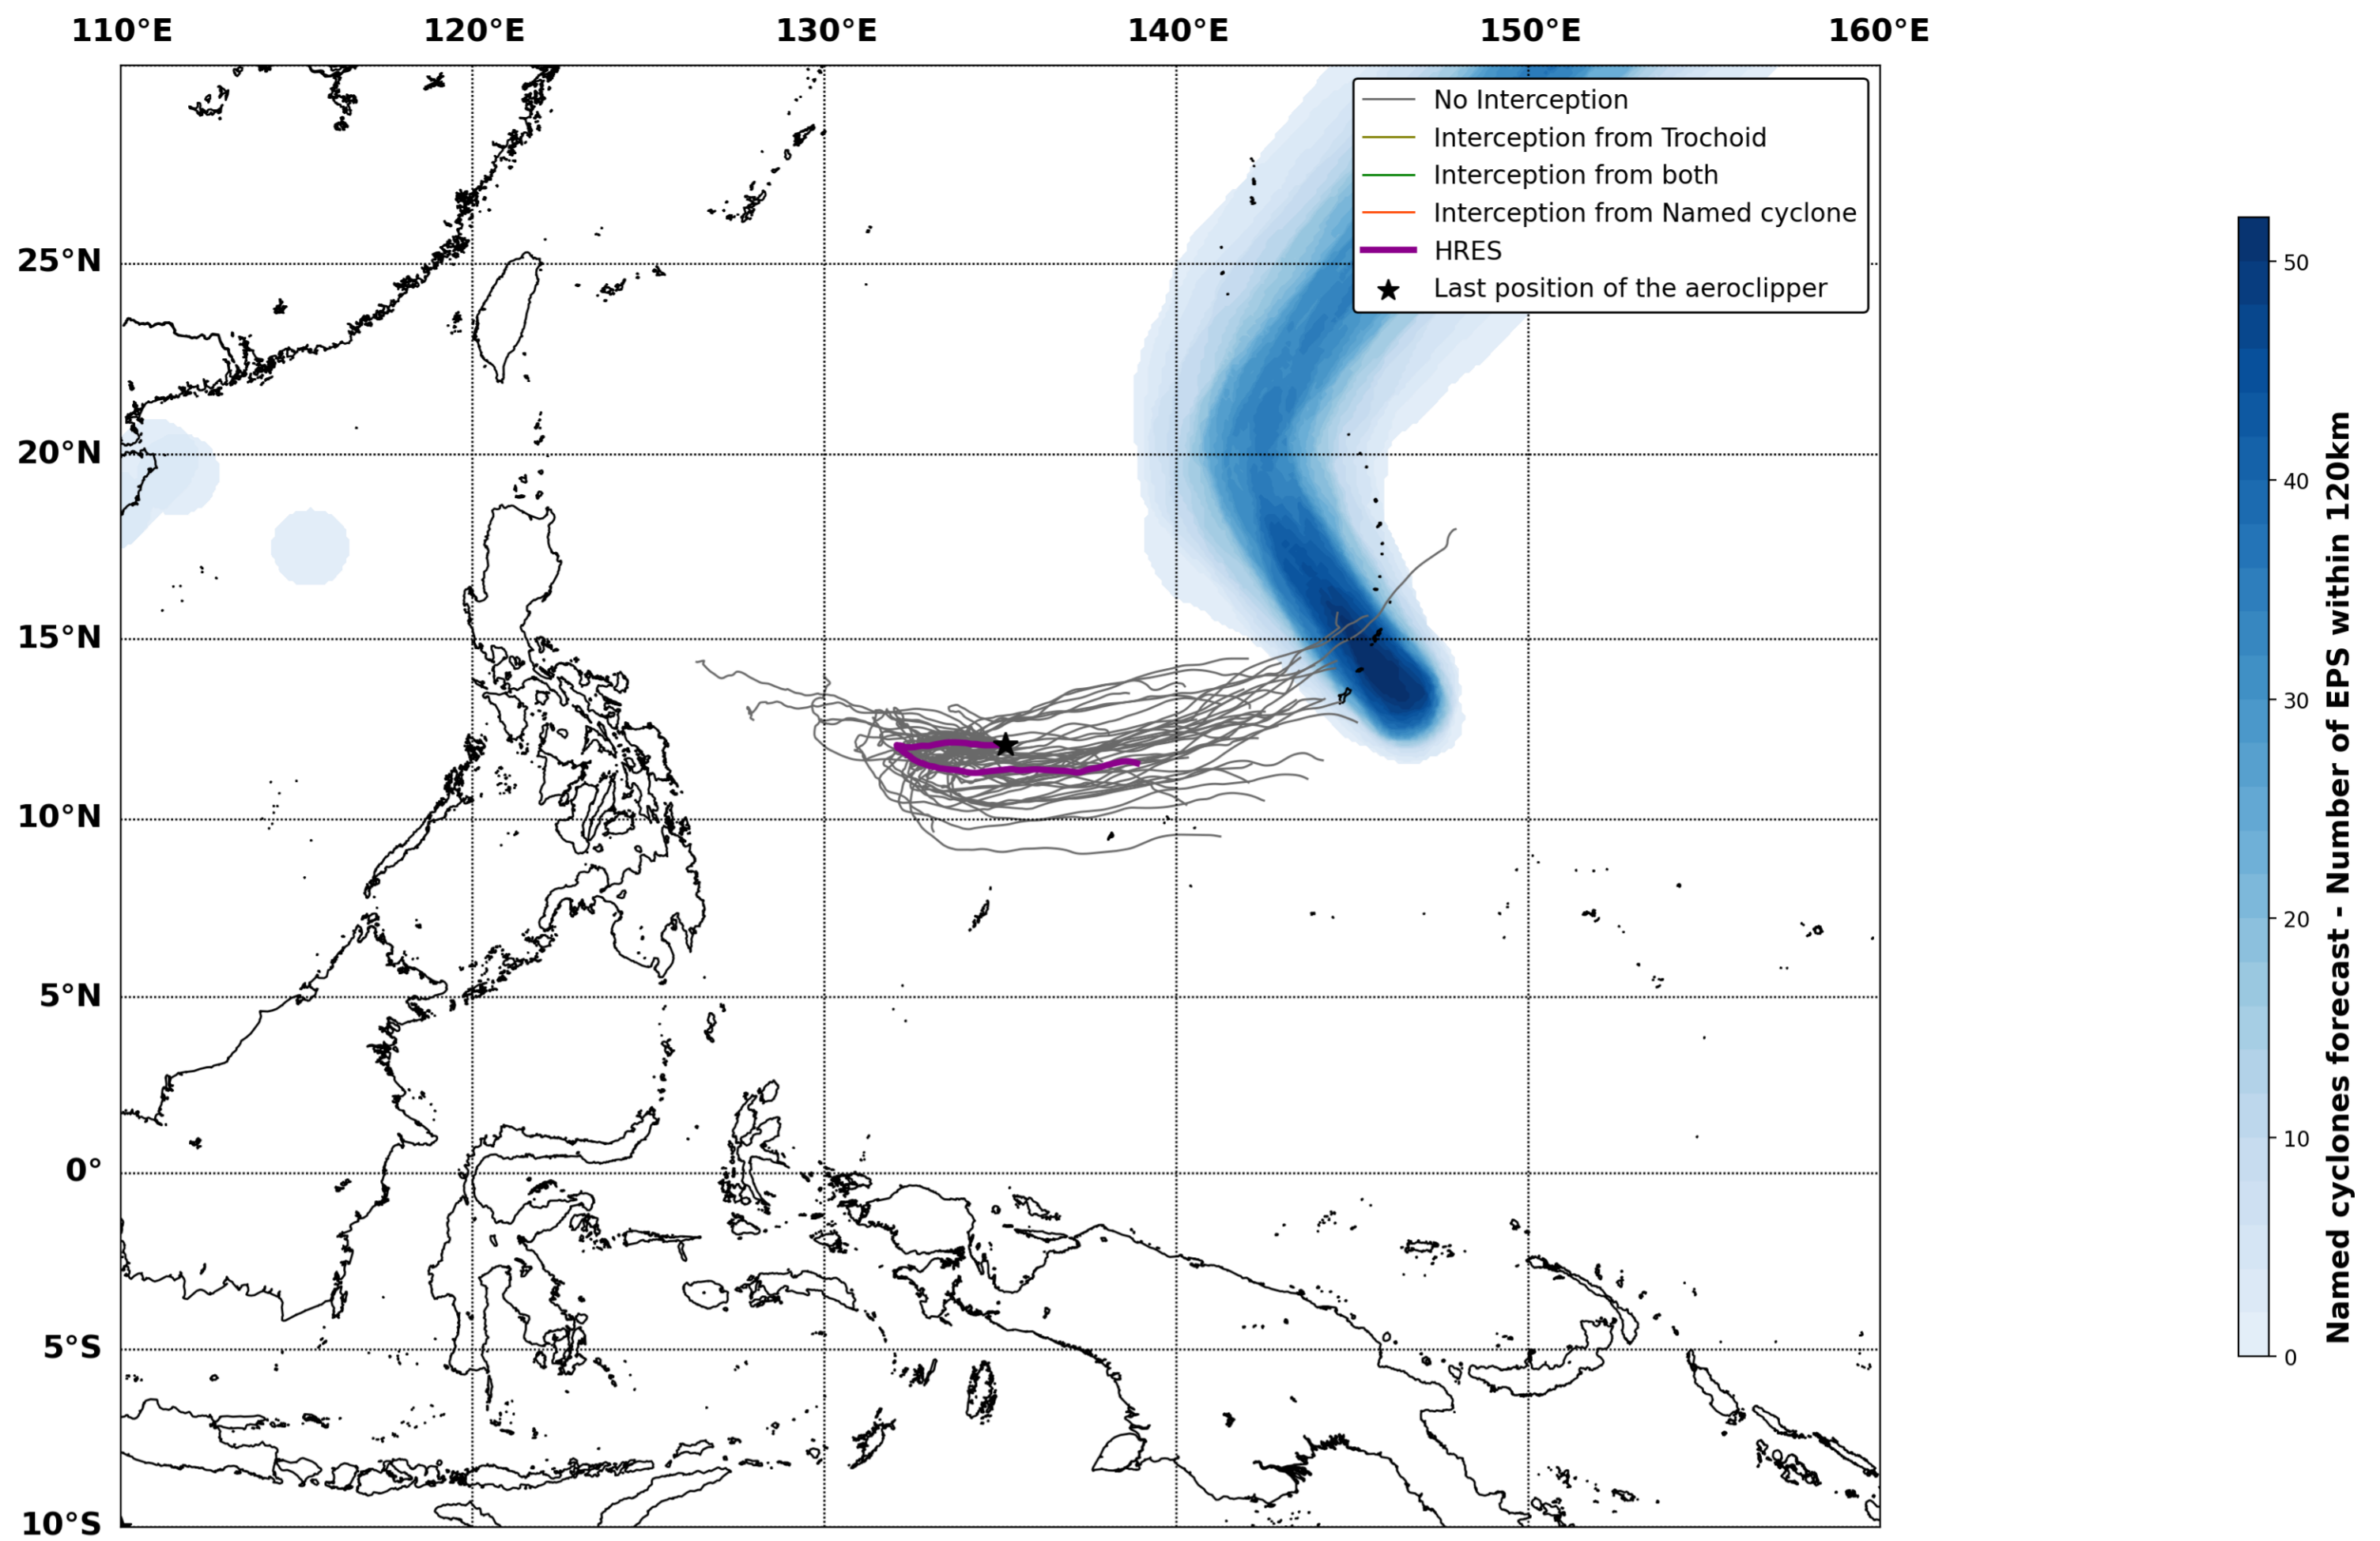

Aeroclipper ETX-U EW Intercept forecast from aeroclipper's position at 2023/10/09, 19h00 (UTC)

Aeroclipper ETX-U EW Grounding forecast from aeroclipper's position at 2023/10/09, 19h00 (UTC)