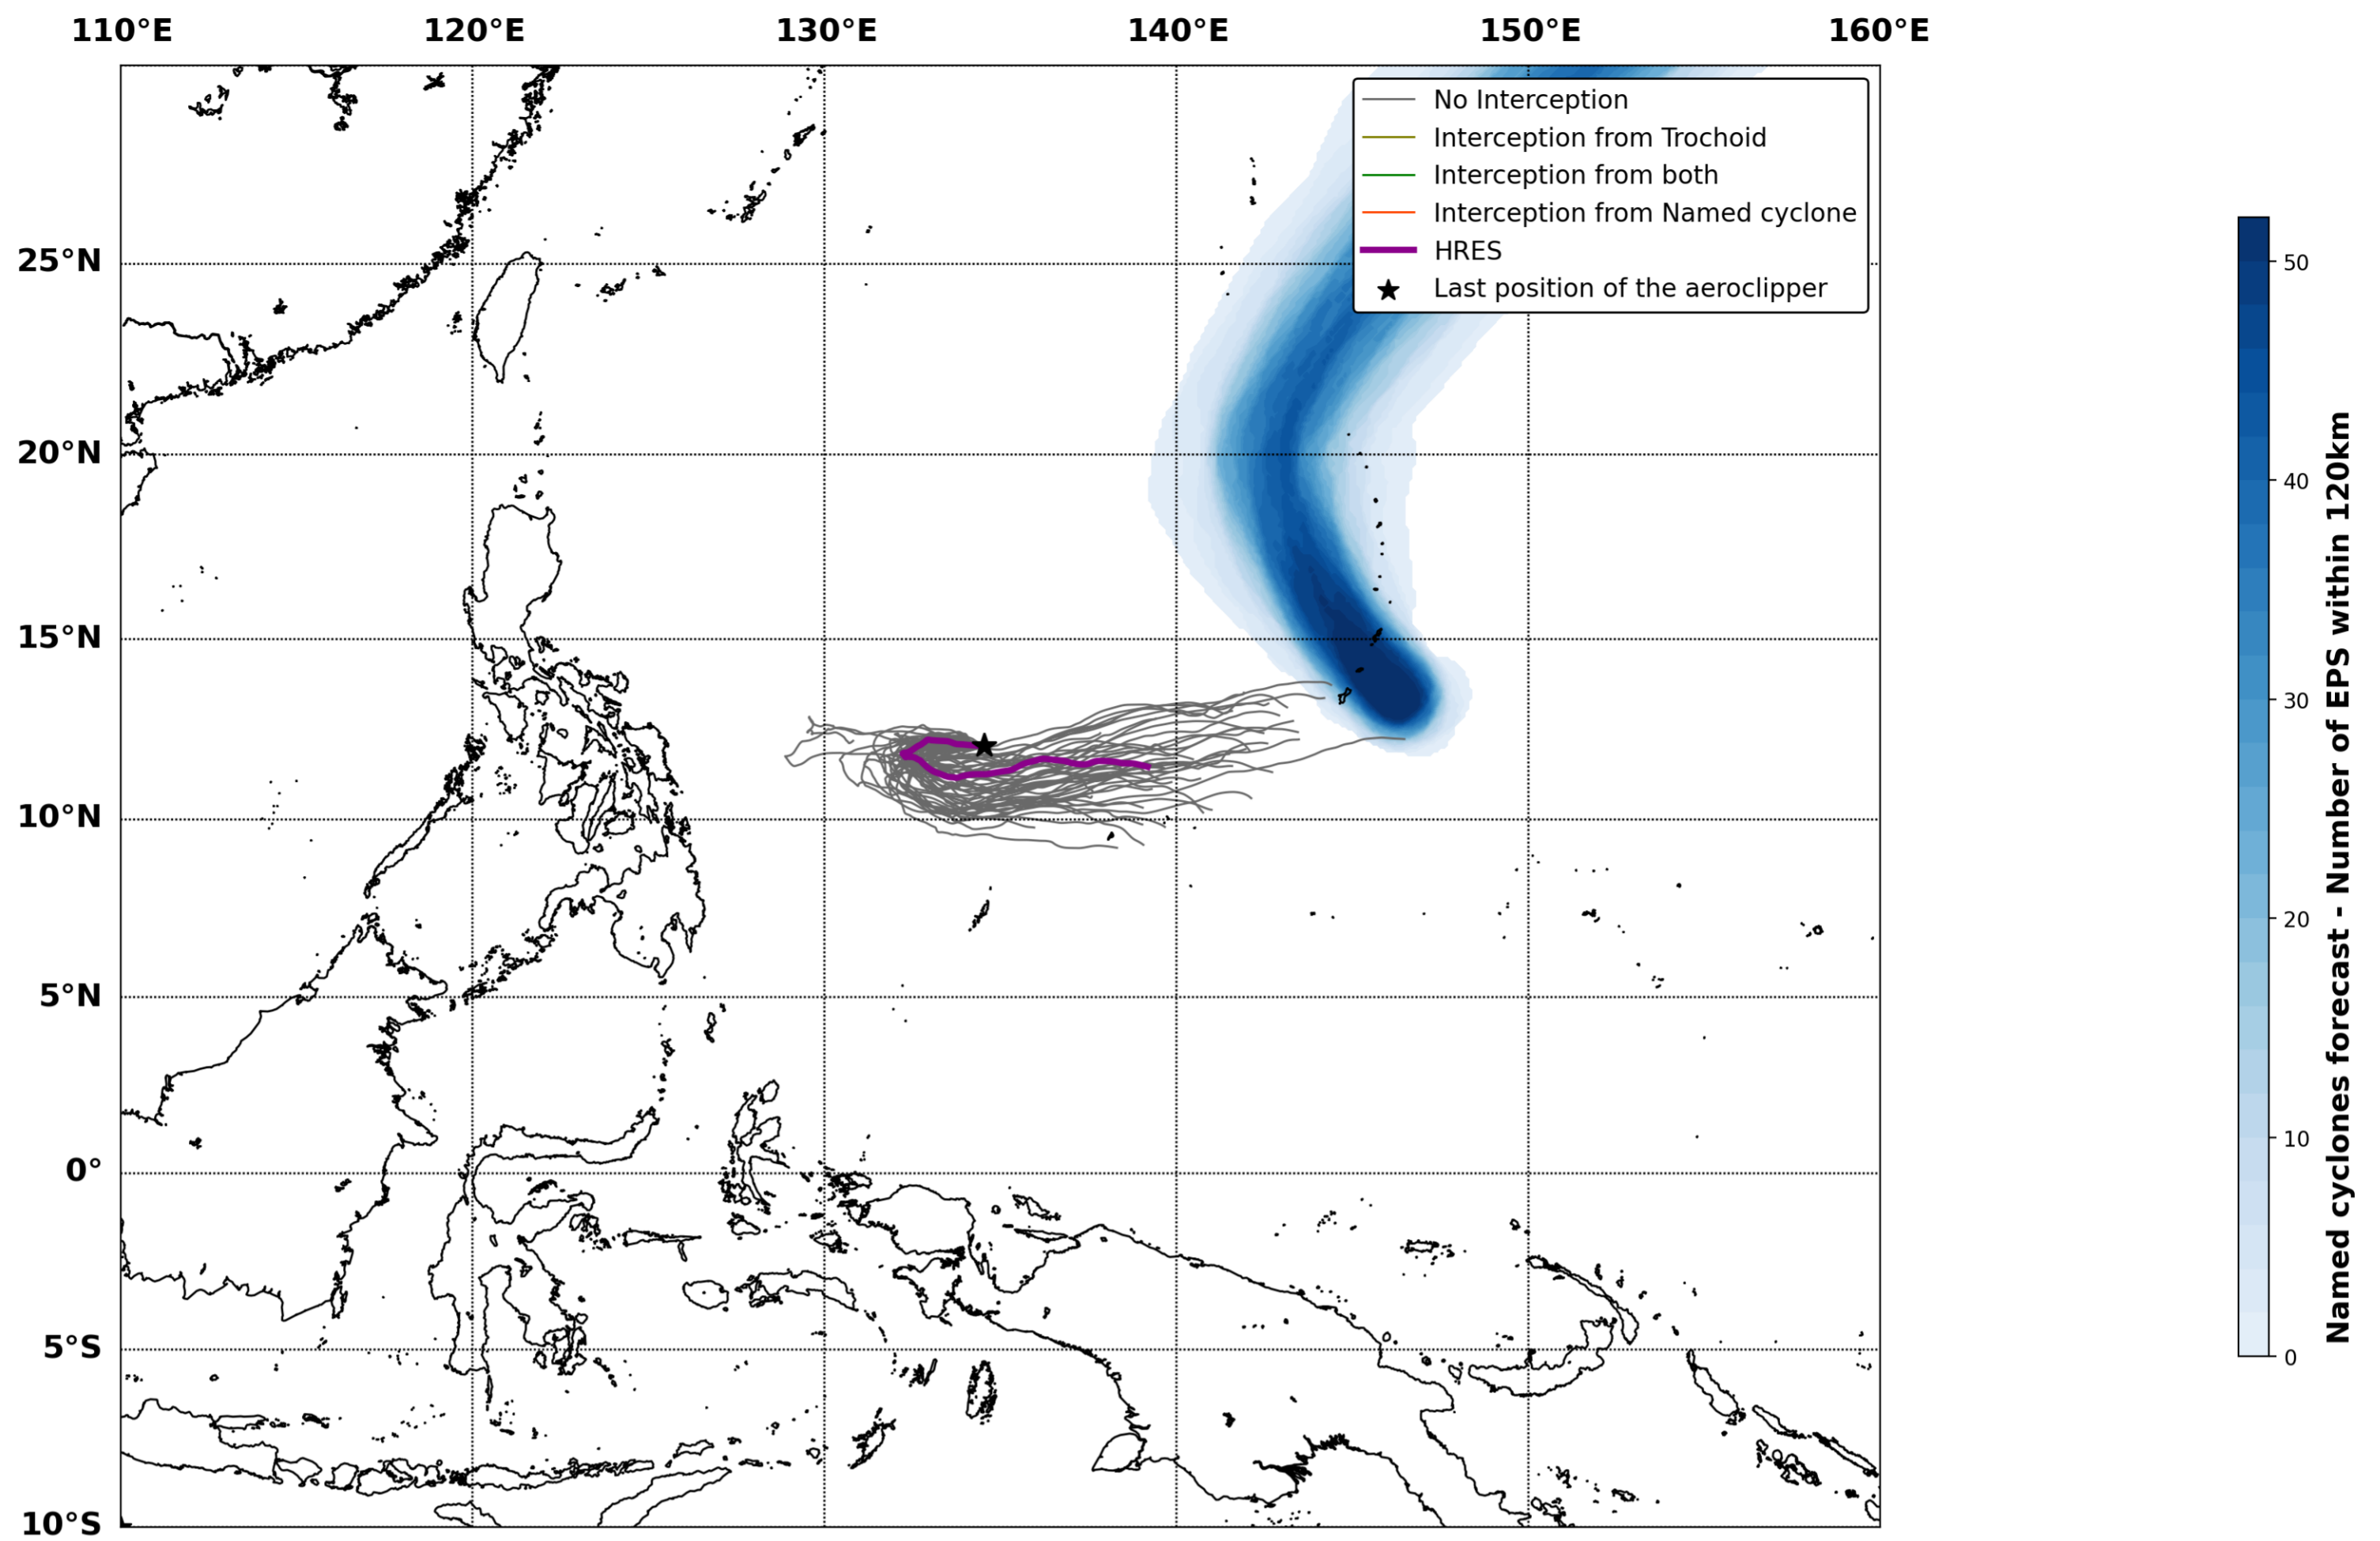

Aeroclipper ETX-U EW Intercept forecast from aeroclipper's position at 2023/10/09, 22h00 (UTC)

Aeroclipper ETX-U EW Grounding forecast from aeroclipper's position at 2023/10/09, 22h00 (UTC)