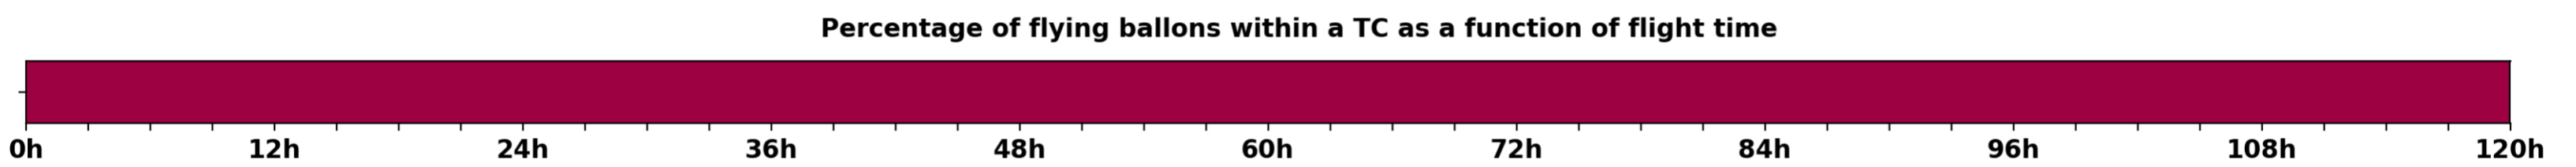

Aeroclipper ETX-U EW Intercept forecast from aeroclipper's position at 2023/10/09, 22h00 (UTC)

Aeroclipper ETX-U EW Grounding forecast from aeroclipper's position at 2023/10/09, 22h00 (UTC)