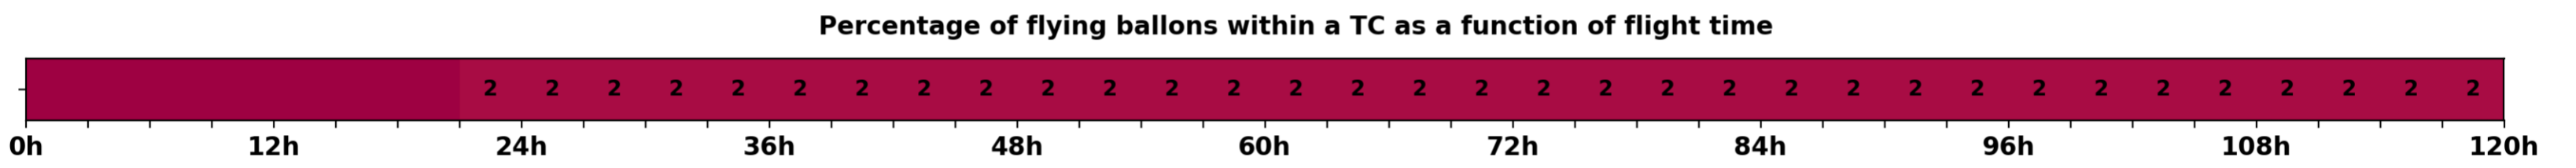

Aeroclipper ETX-U EW

Intercept forecast from aeroclipper's position at 2023/10/10, 04h00 (UTC)