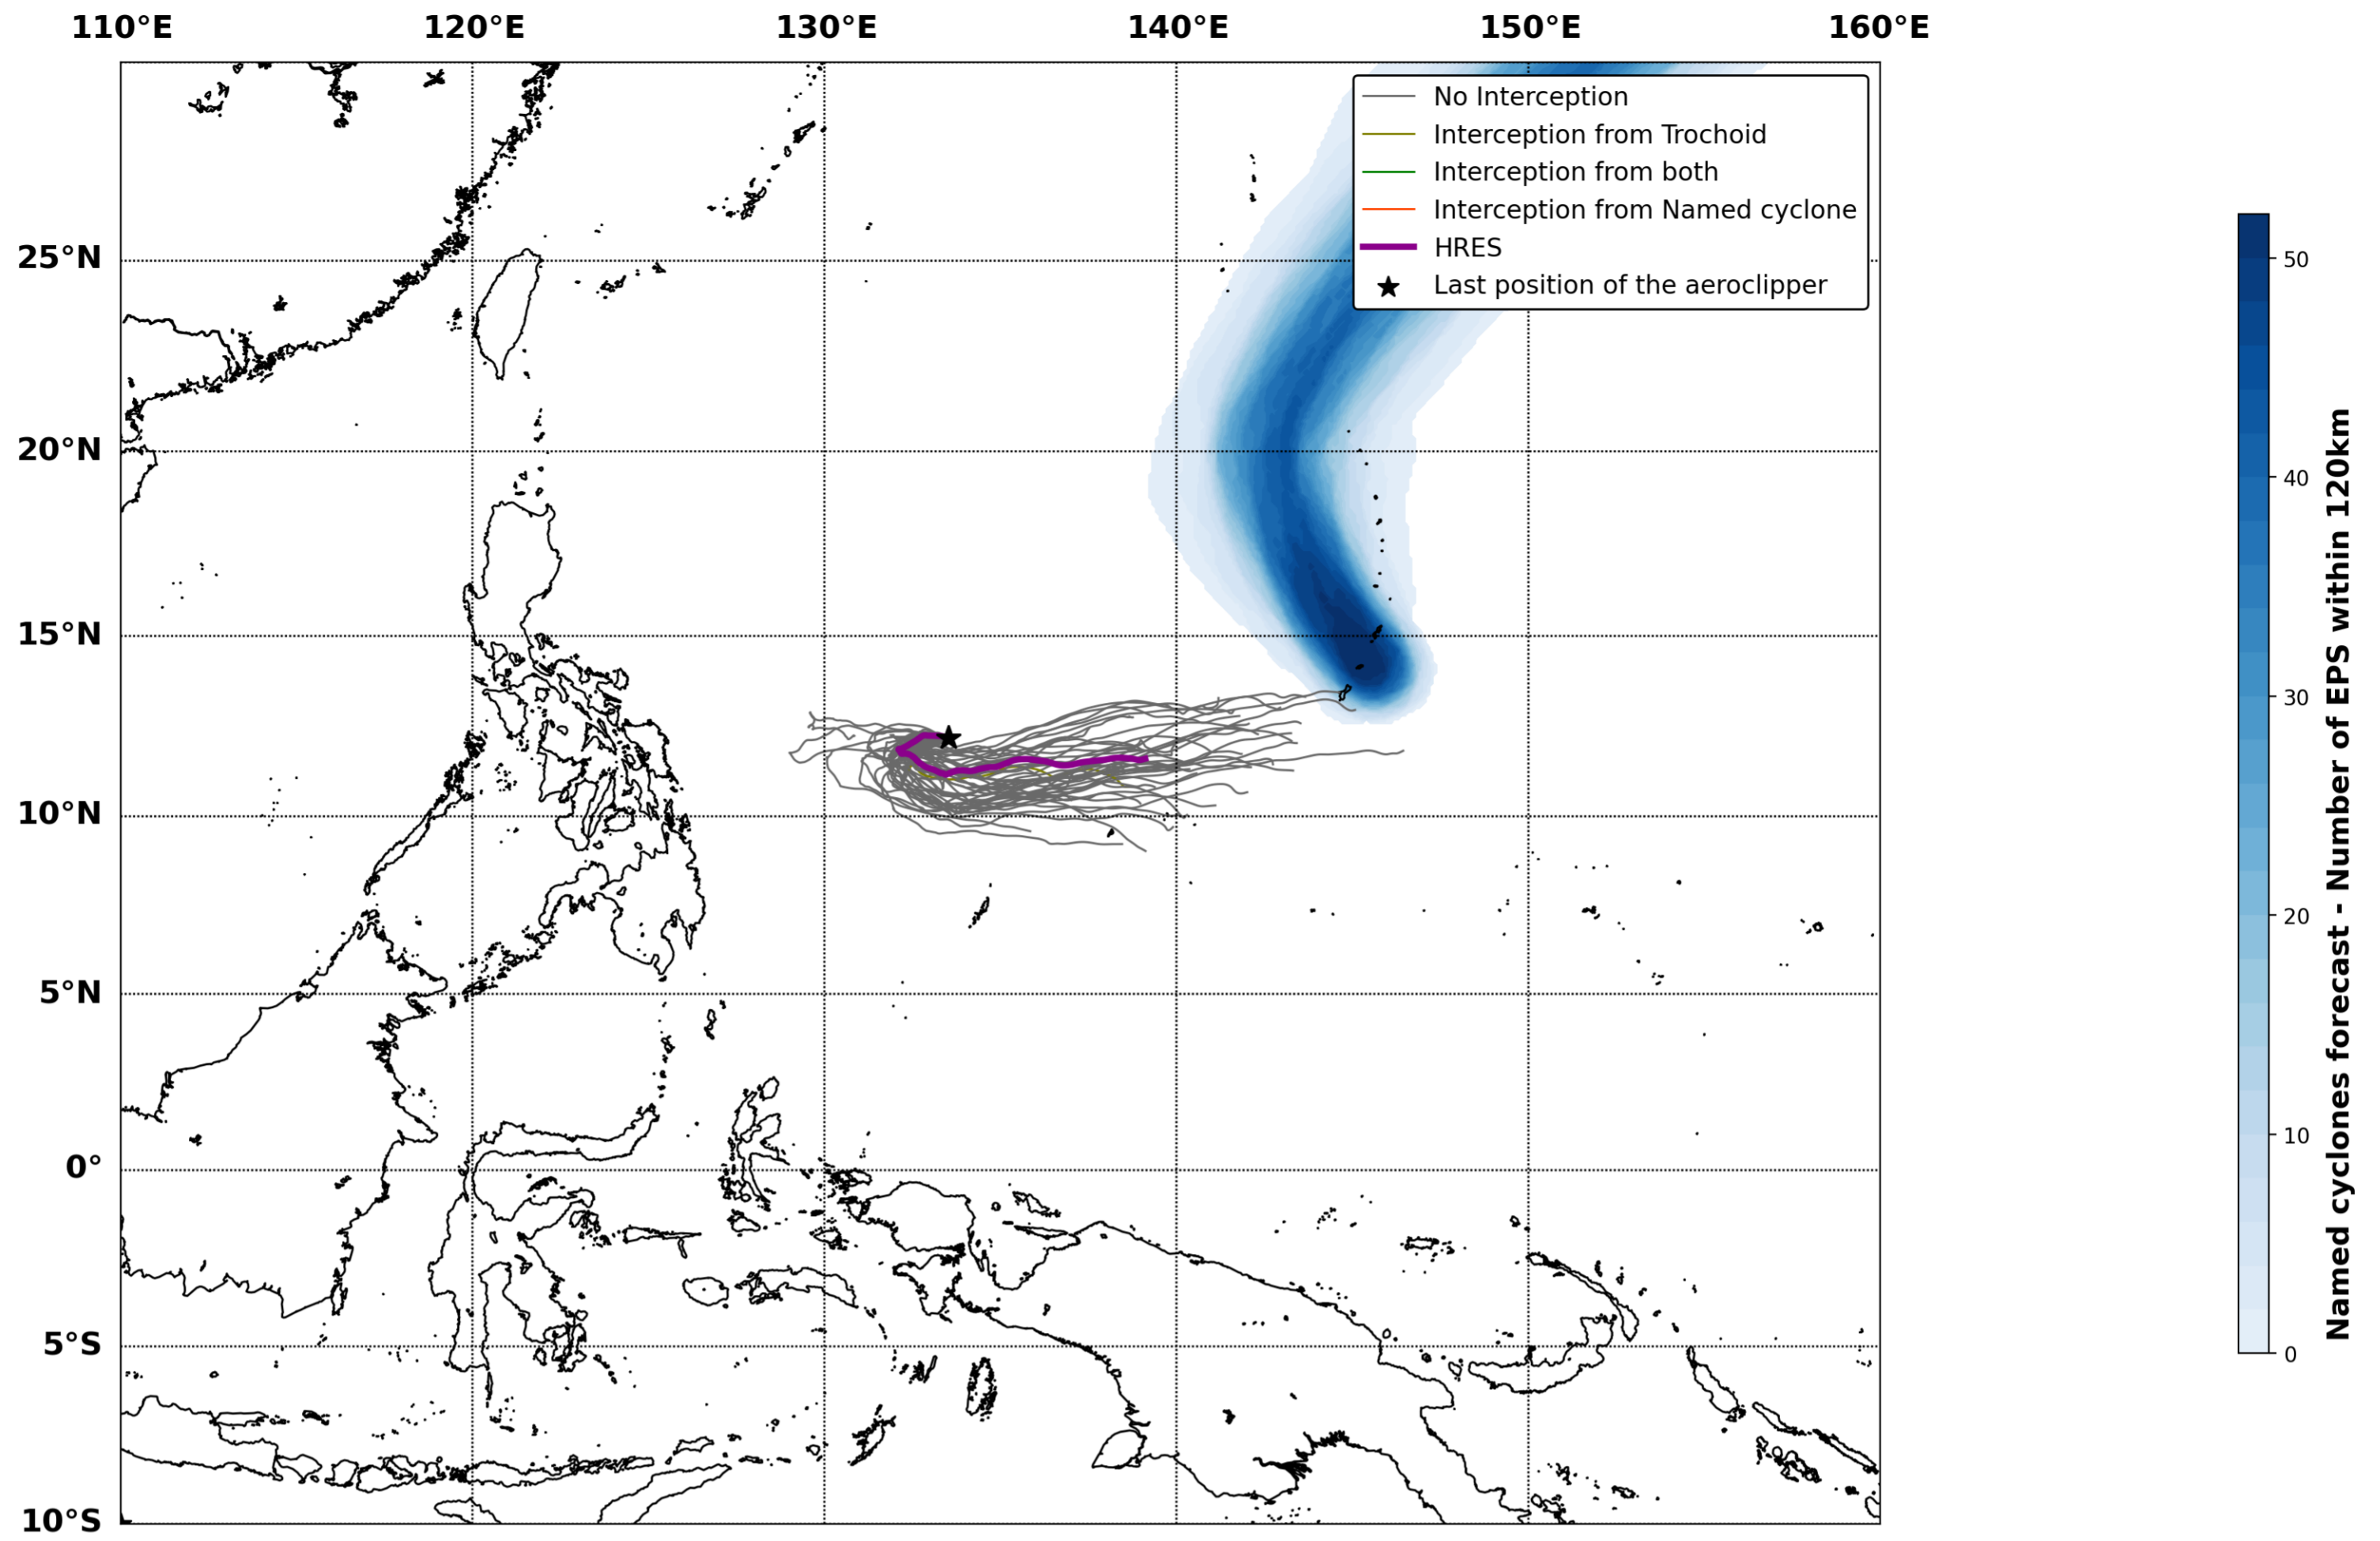

# Aeroclipper ETX-U EW

## Intercept forecast from aeroclipper's position at 2023/10/10, 04h00 (UTC)

## Grounding forecast from aeroclipper's position at 2023/10/10, 04h00 (UTC)