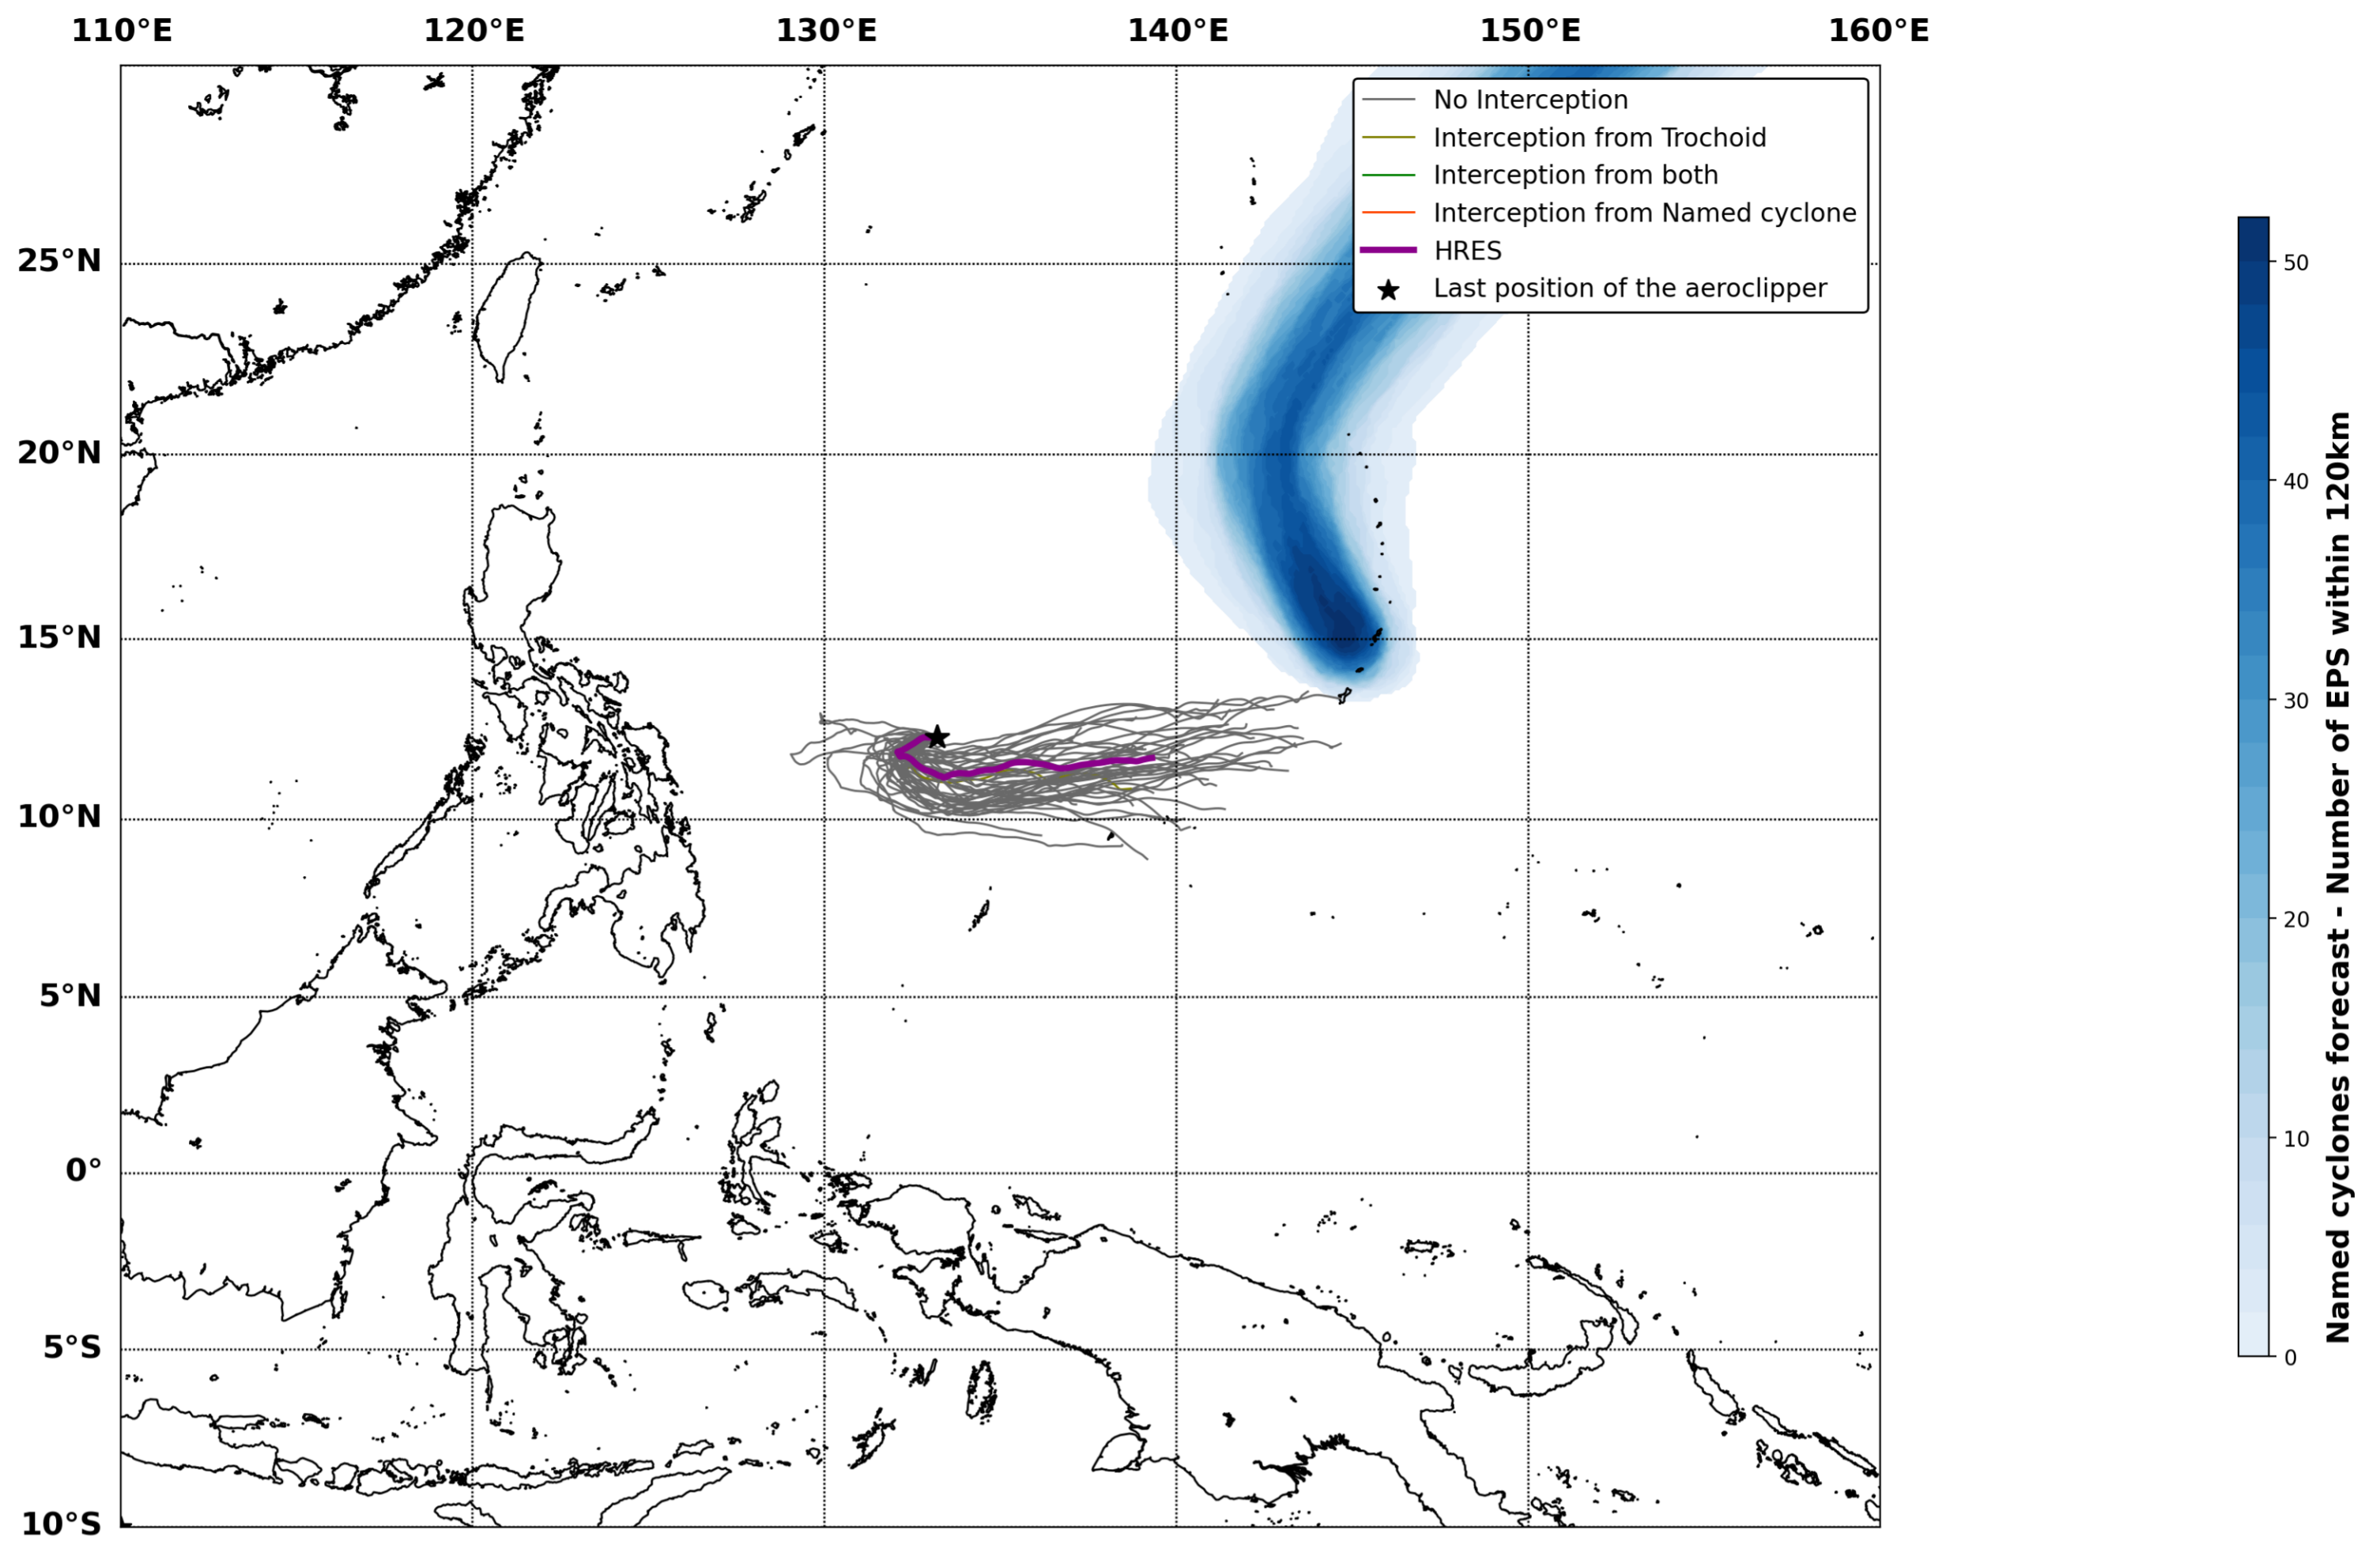

Aeroclipper ETX-U EW Intercept forecast from aeroclipper's position at 2023/10/10, 07h00 (UTC)

Aeroclipper ETX-U EW Grounding forecast from aeroclipper's position at 2023/10/10, 07h00 (UTC)