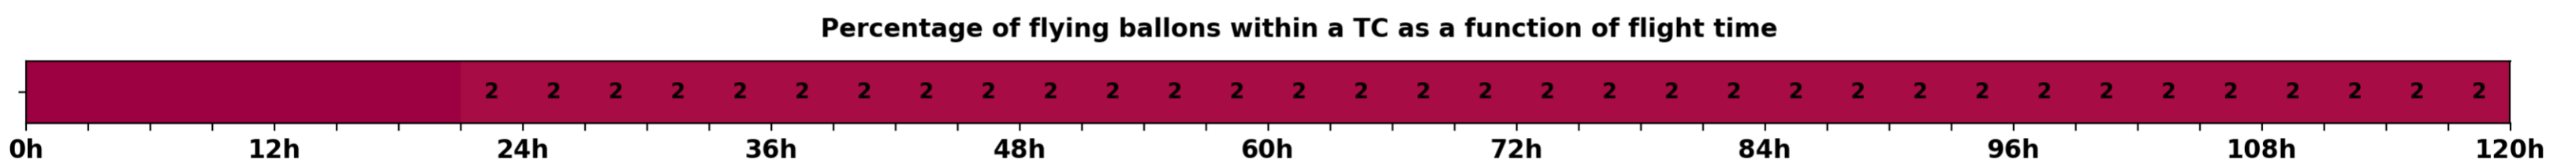

Aeroclipper ETX-U EW Intercept forecast from aeroclipper's position at 2023/10/10, 07h00 (UTC)

Aeroclipper ETX-U EW Grounding forecast from aeroclipper's position at 2023/10/10, 07h00 (UTC)