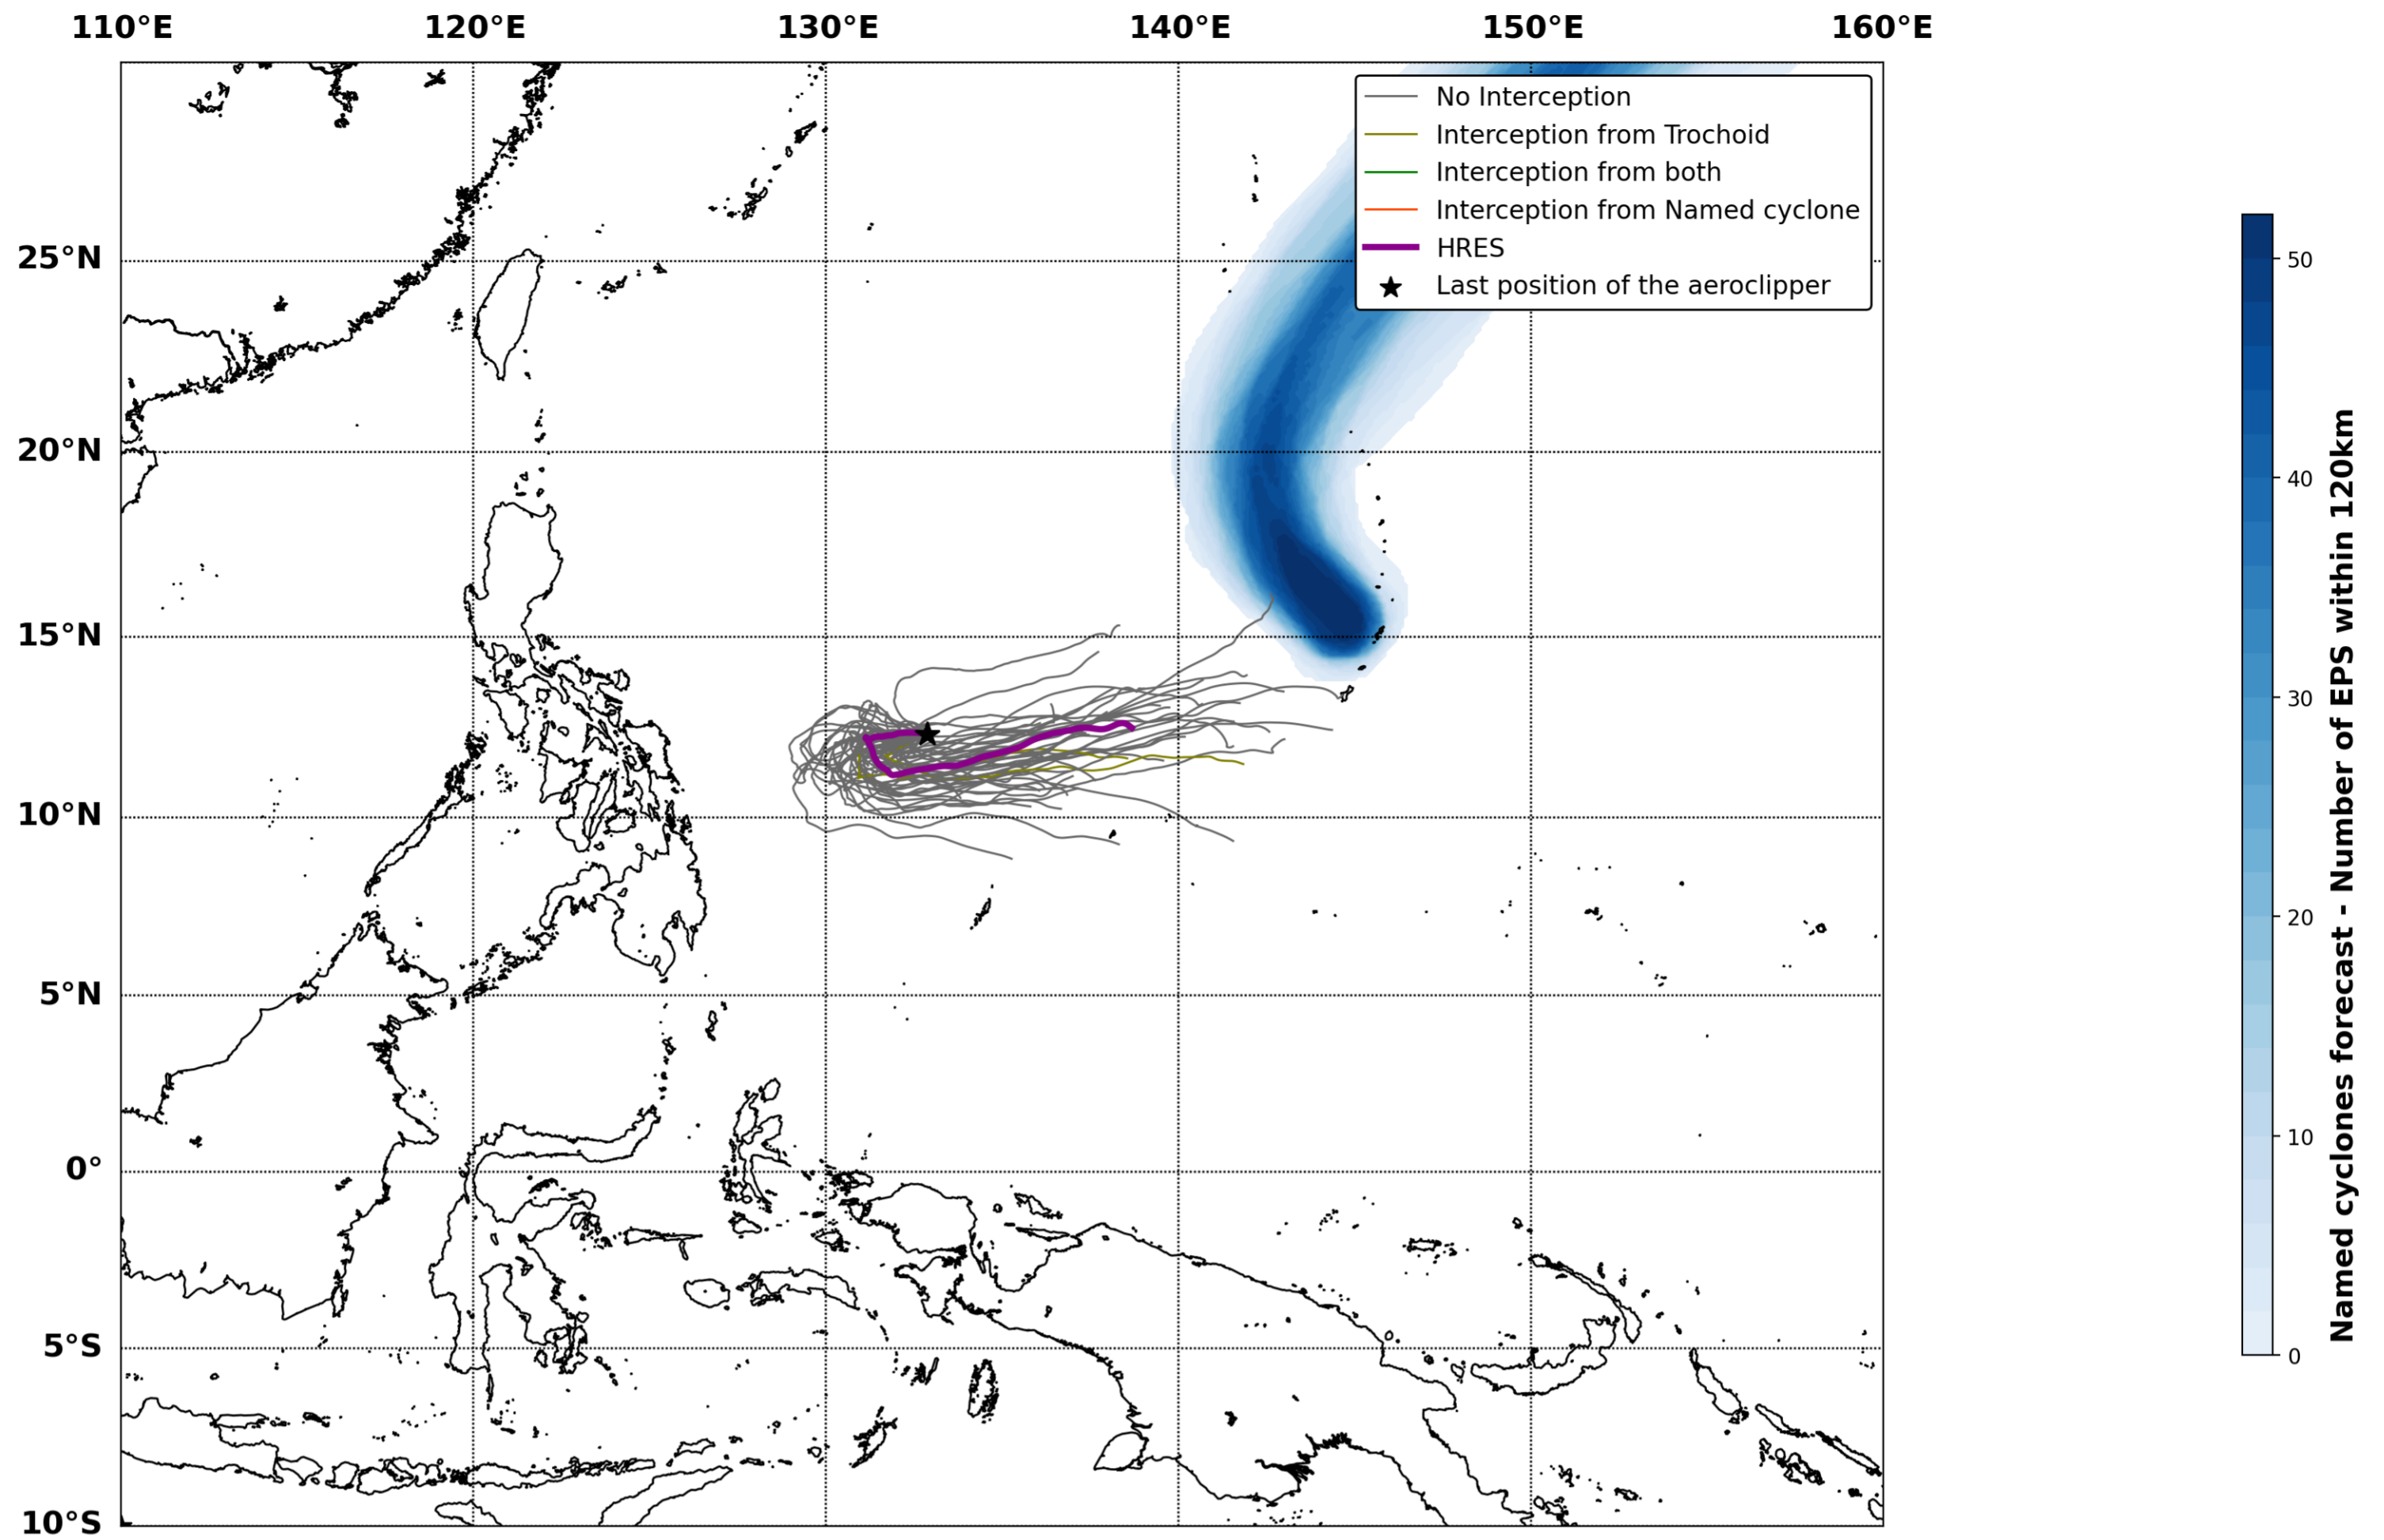

Aeroclipper ETX-U EW

Intercept forecast from aeroclipper's position at 2023/10/10, 10h00 (UTC)

Aeroclipper ETX-U EW

Grounding forecast from aeroclipper's position at 2023/10/10, 10h00 (UTC)