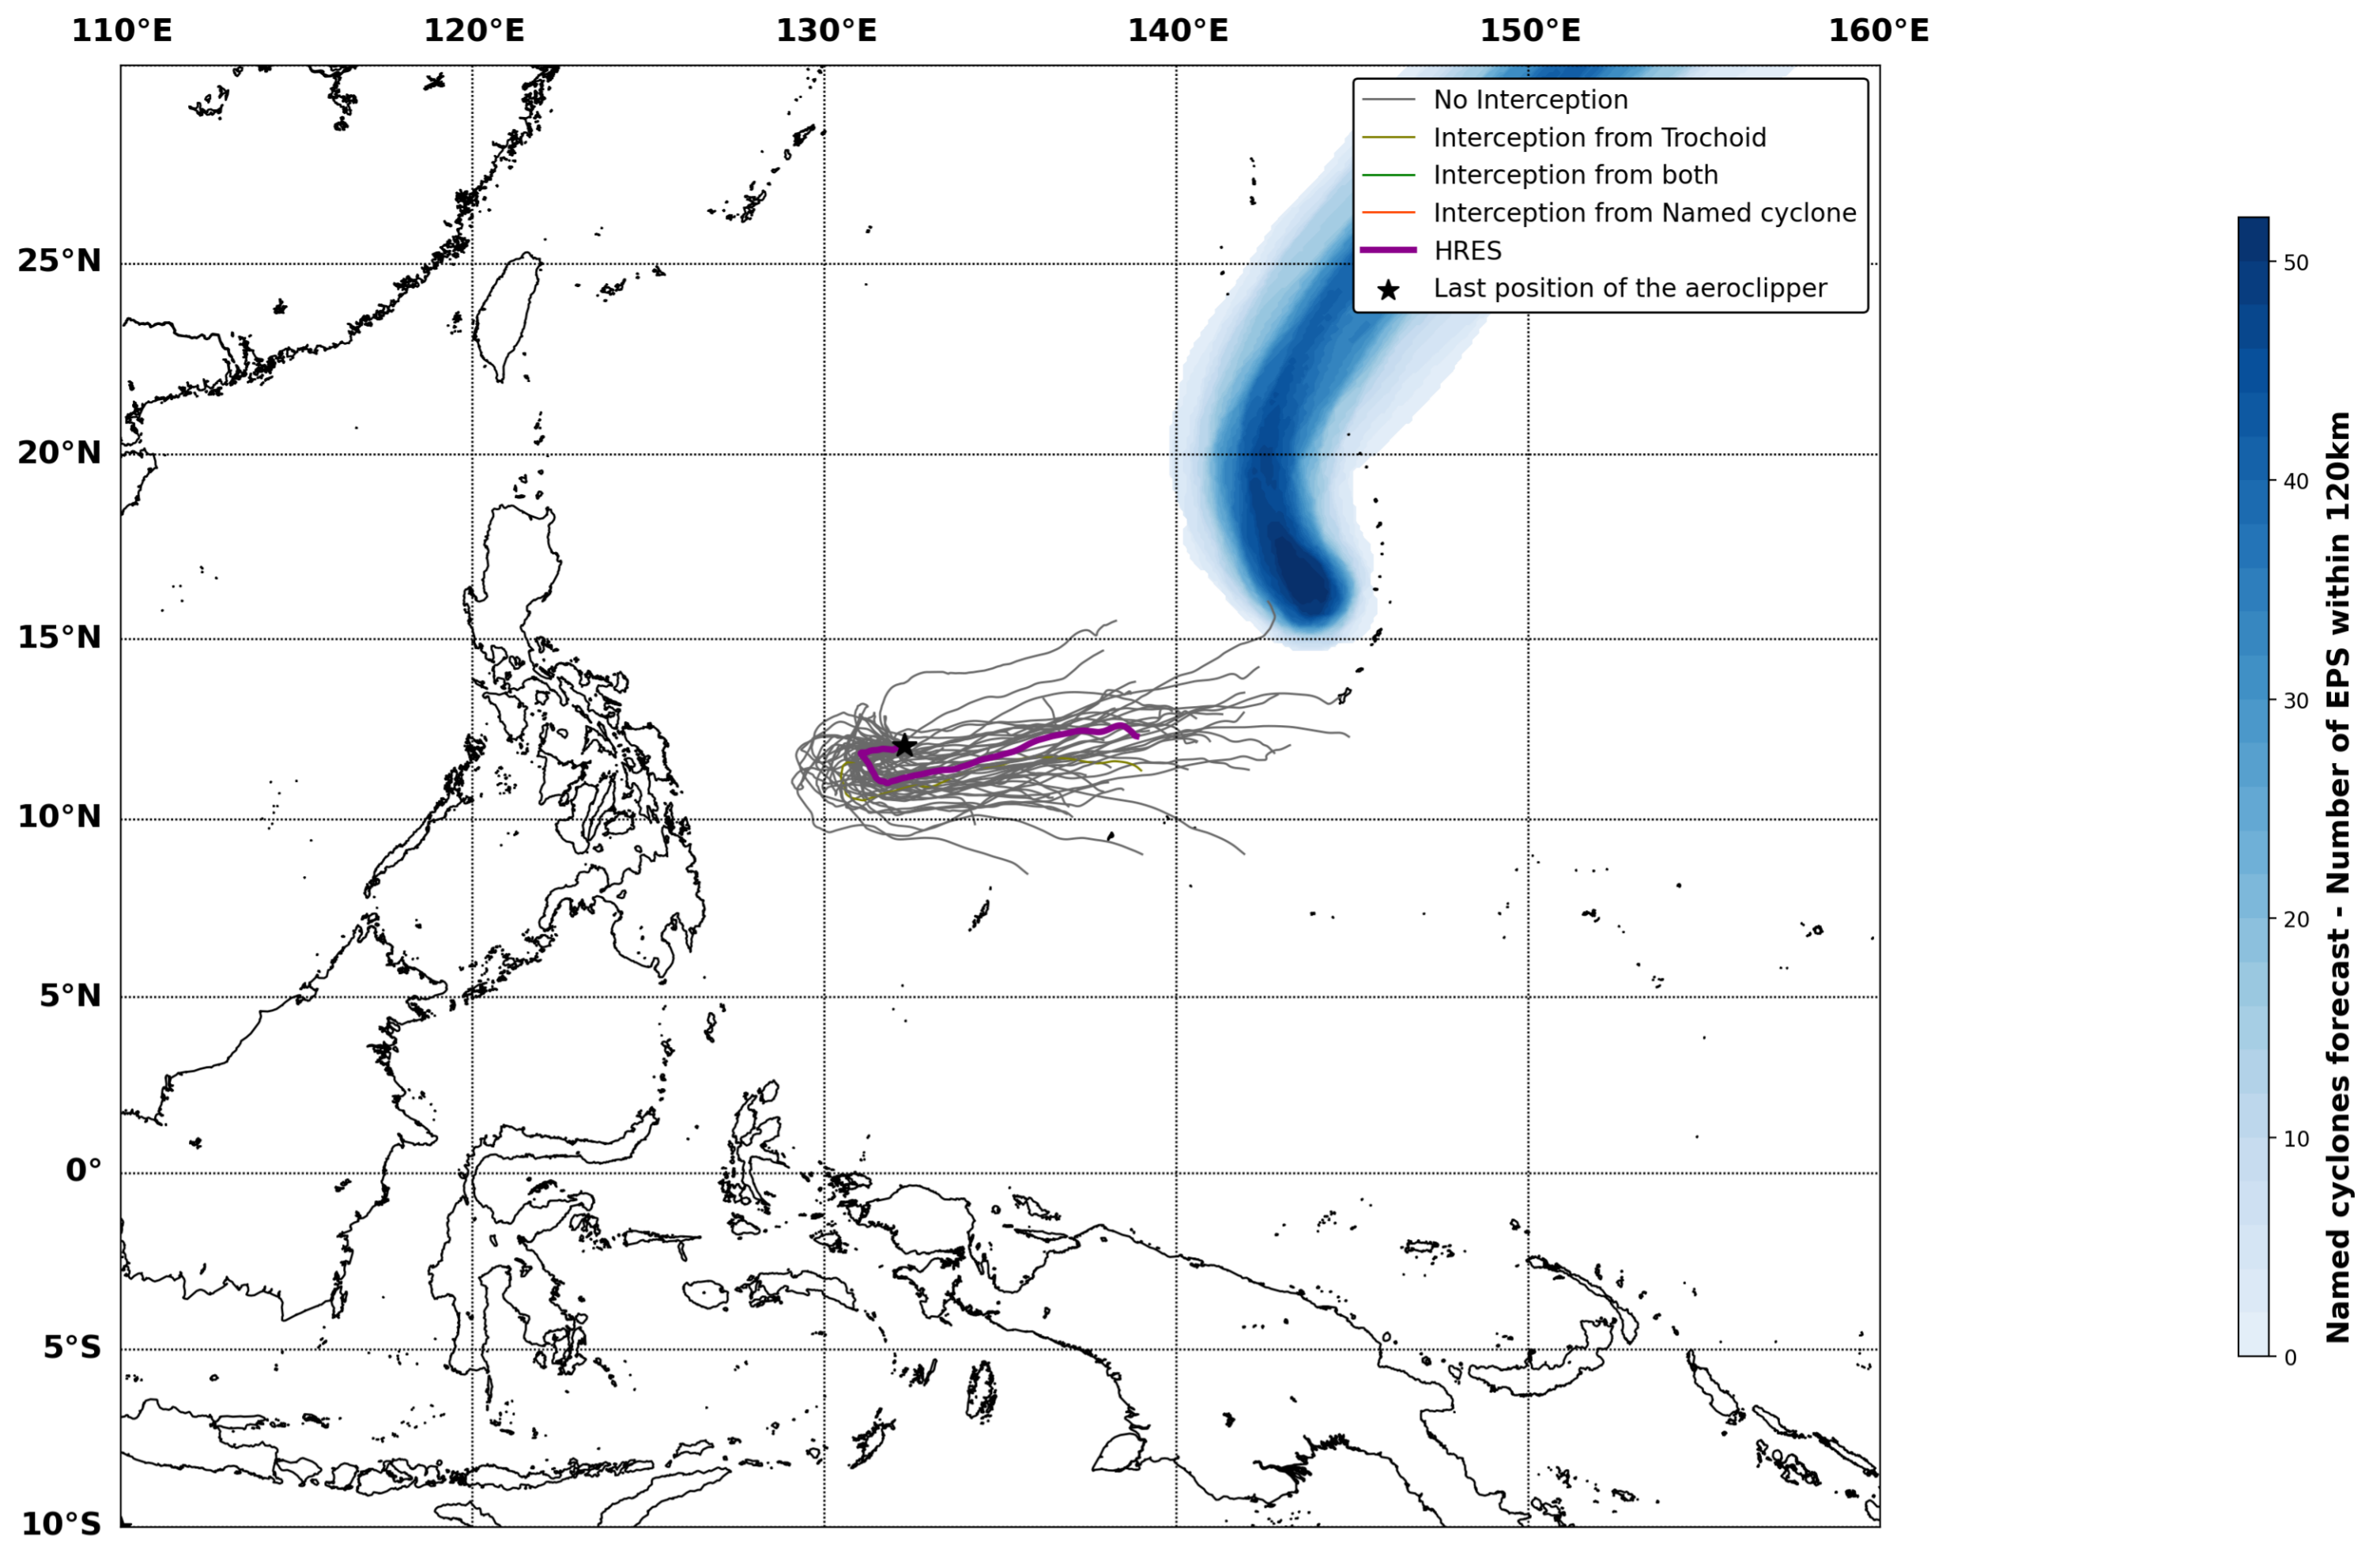

### Aeroclipper ETX-U EW Intercept forecast from aeroclipper's position at 2023/10/10, 16h00 (UTC)

### Aeroclipper ETX-U EW Grounding forecast from aeroclipper's position at 2023/10/10, 16h00 (UTC)