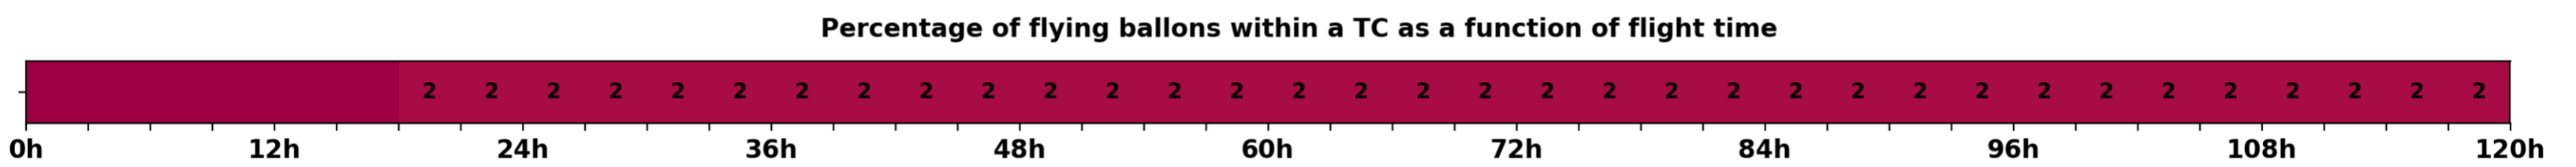

### Aeroclipper ETX-U EW Intercept forecast from aeroclipper's position at 2023/10/10, 16h00 (UTC)

### Aeroclipper ETX-U EW Grounding forecast from aeroclipper's position at 2023/10/10, 16h00 (UTC)