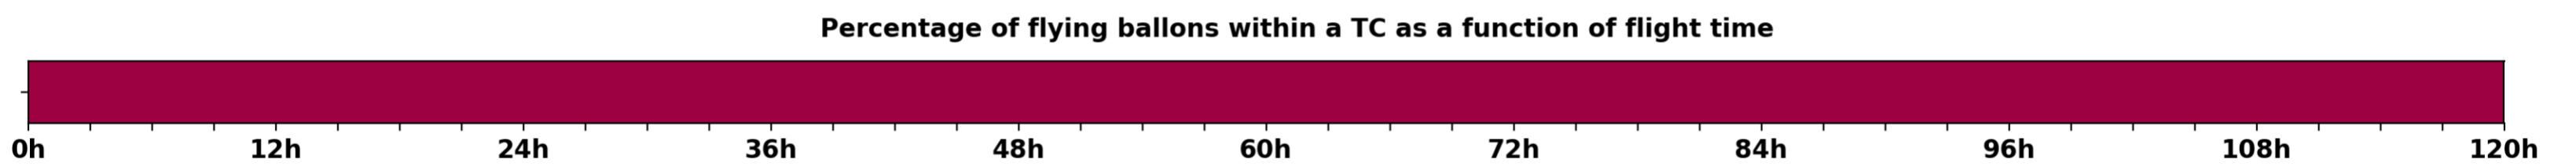

Aeroclipper ETX-U EW Intercept forecast from aeroclipper's position at 2023/10/10, 22h00 (UTC)

Aeroclipper ETX-U EW Grounding forecast from aeroclipper's position at 2023/10/10, 22h00 (UTC)