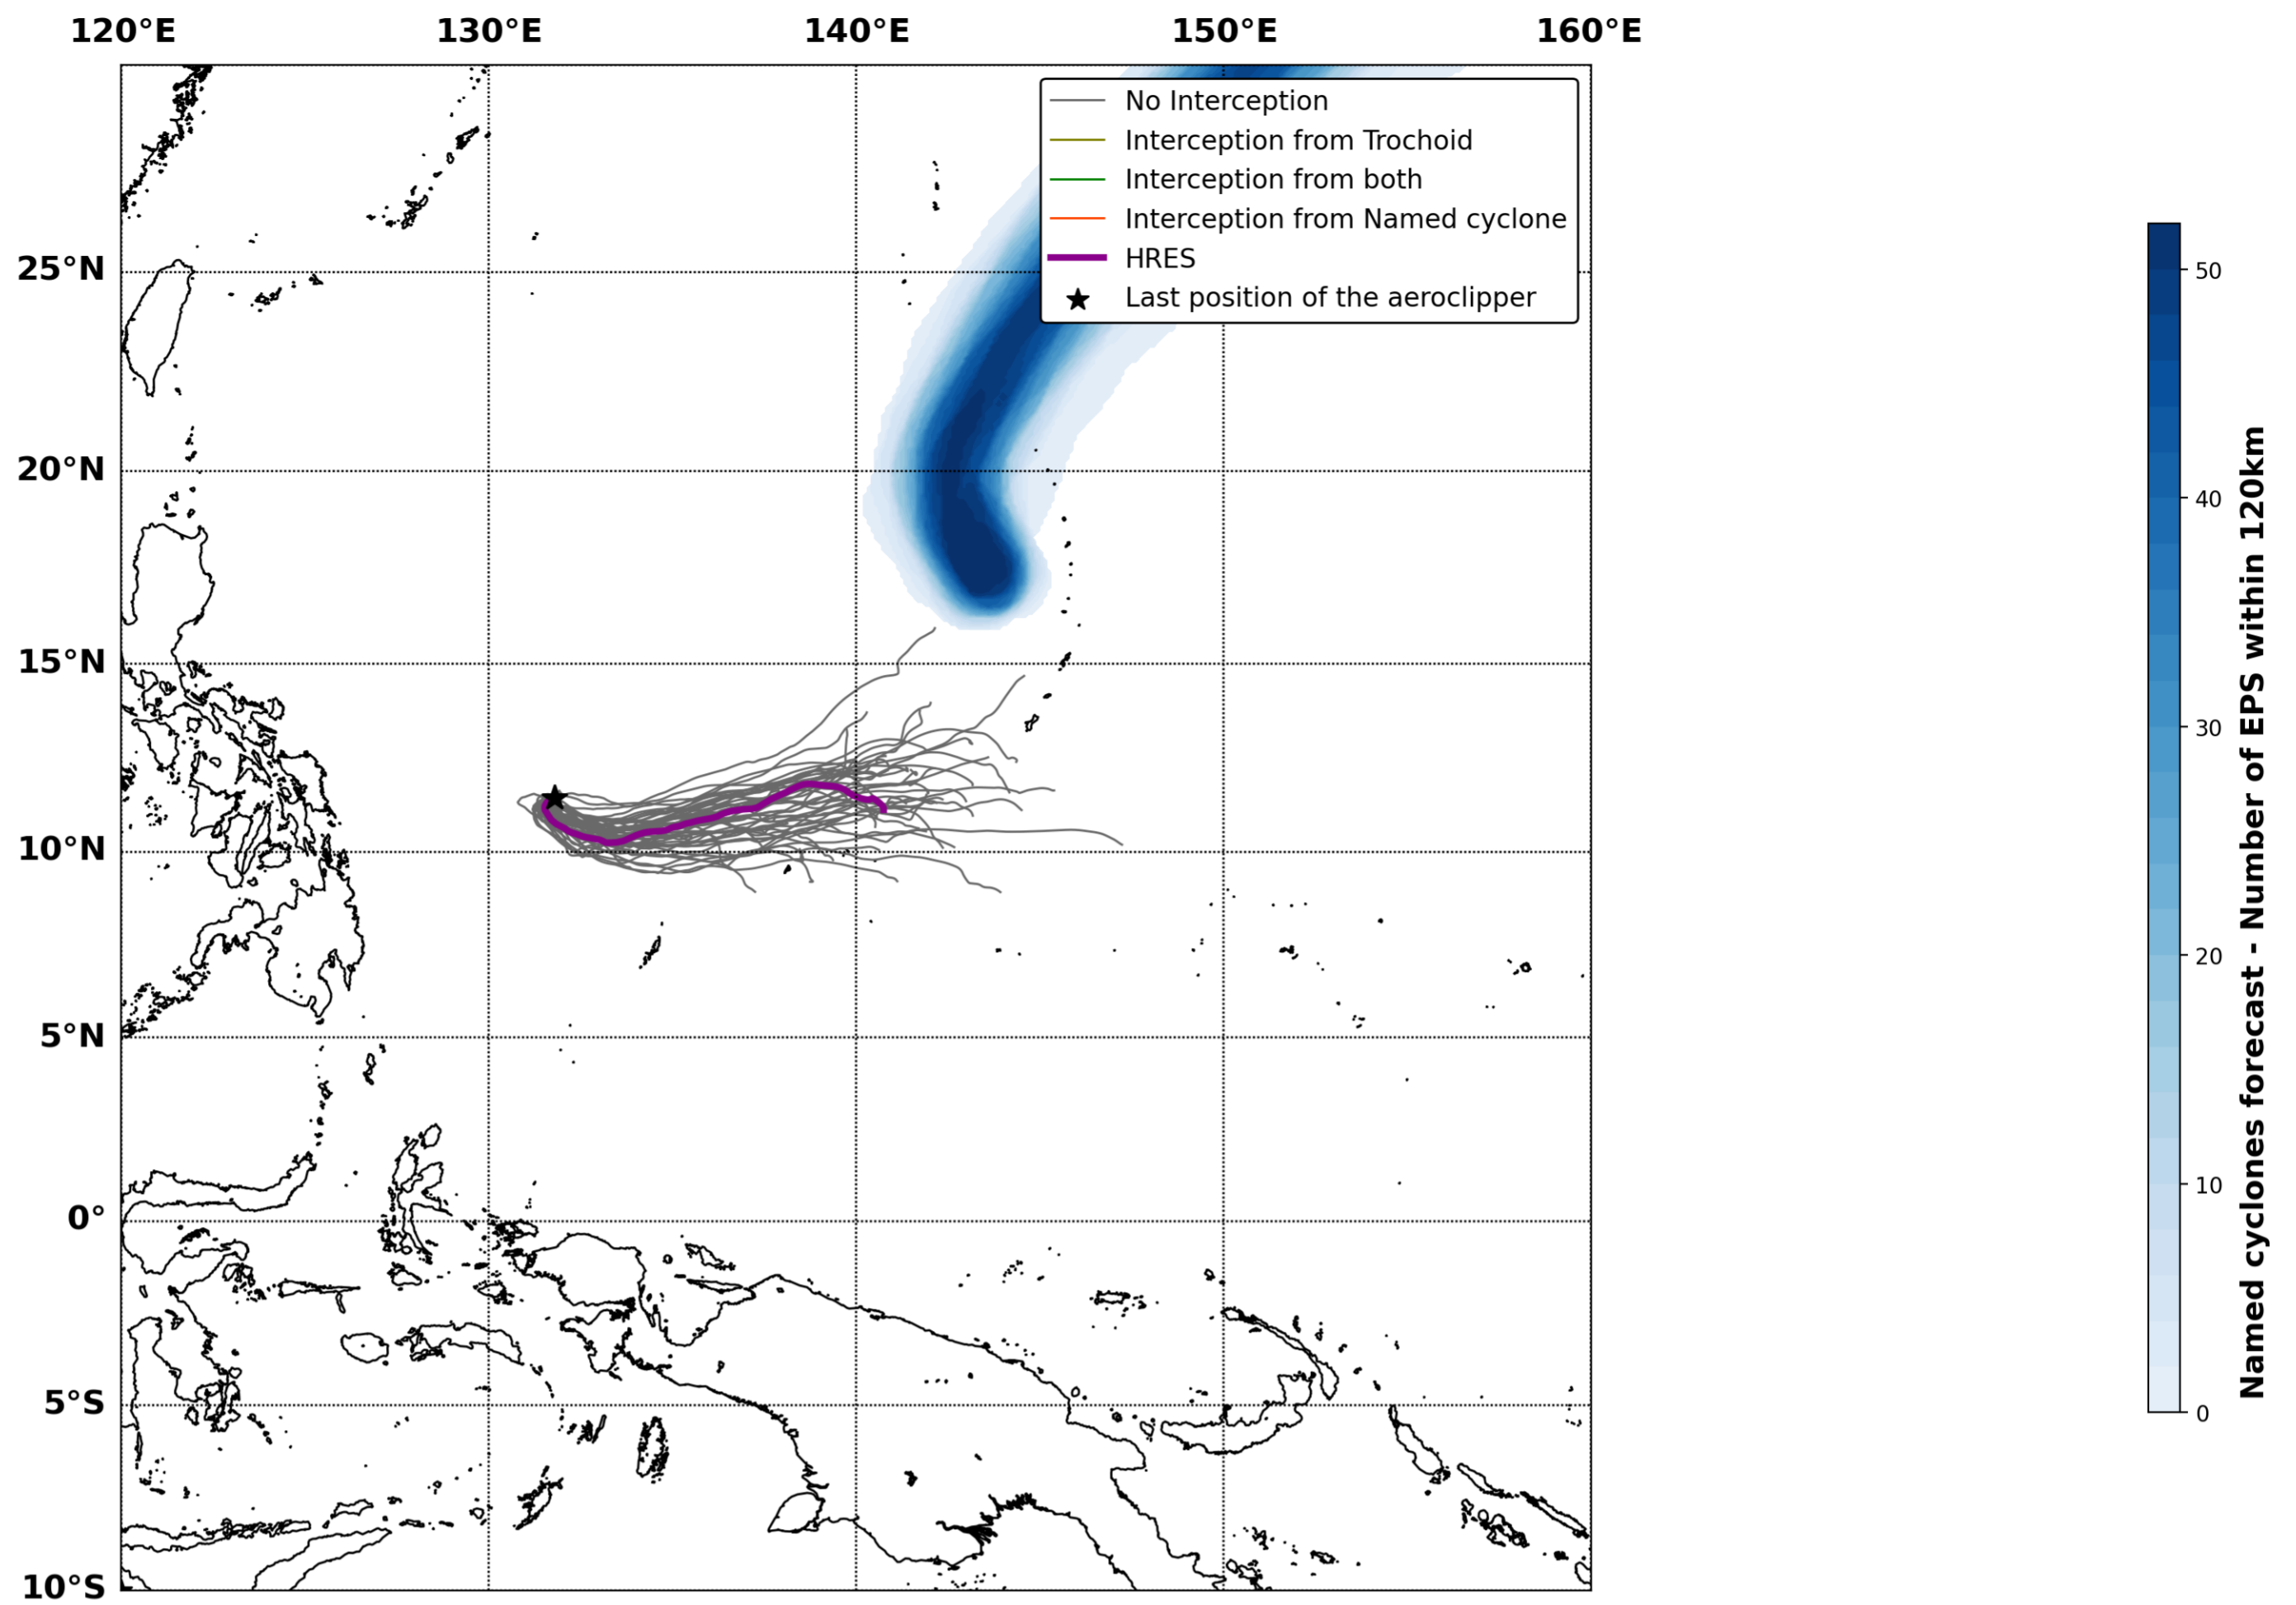

Aeroclipper ETX-U EW Intercept forecast from aeroclipper's position at 2023/10/10, 22h00 (UTC)

Aeroclipper ETX-U EW Grounding forecast from aeroclipper's position at 2023/10/10, 22h00 (UTC)