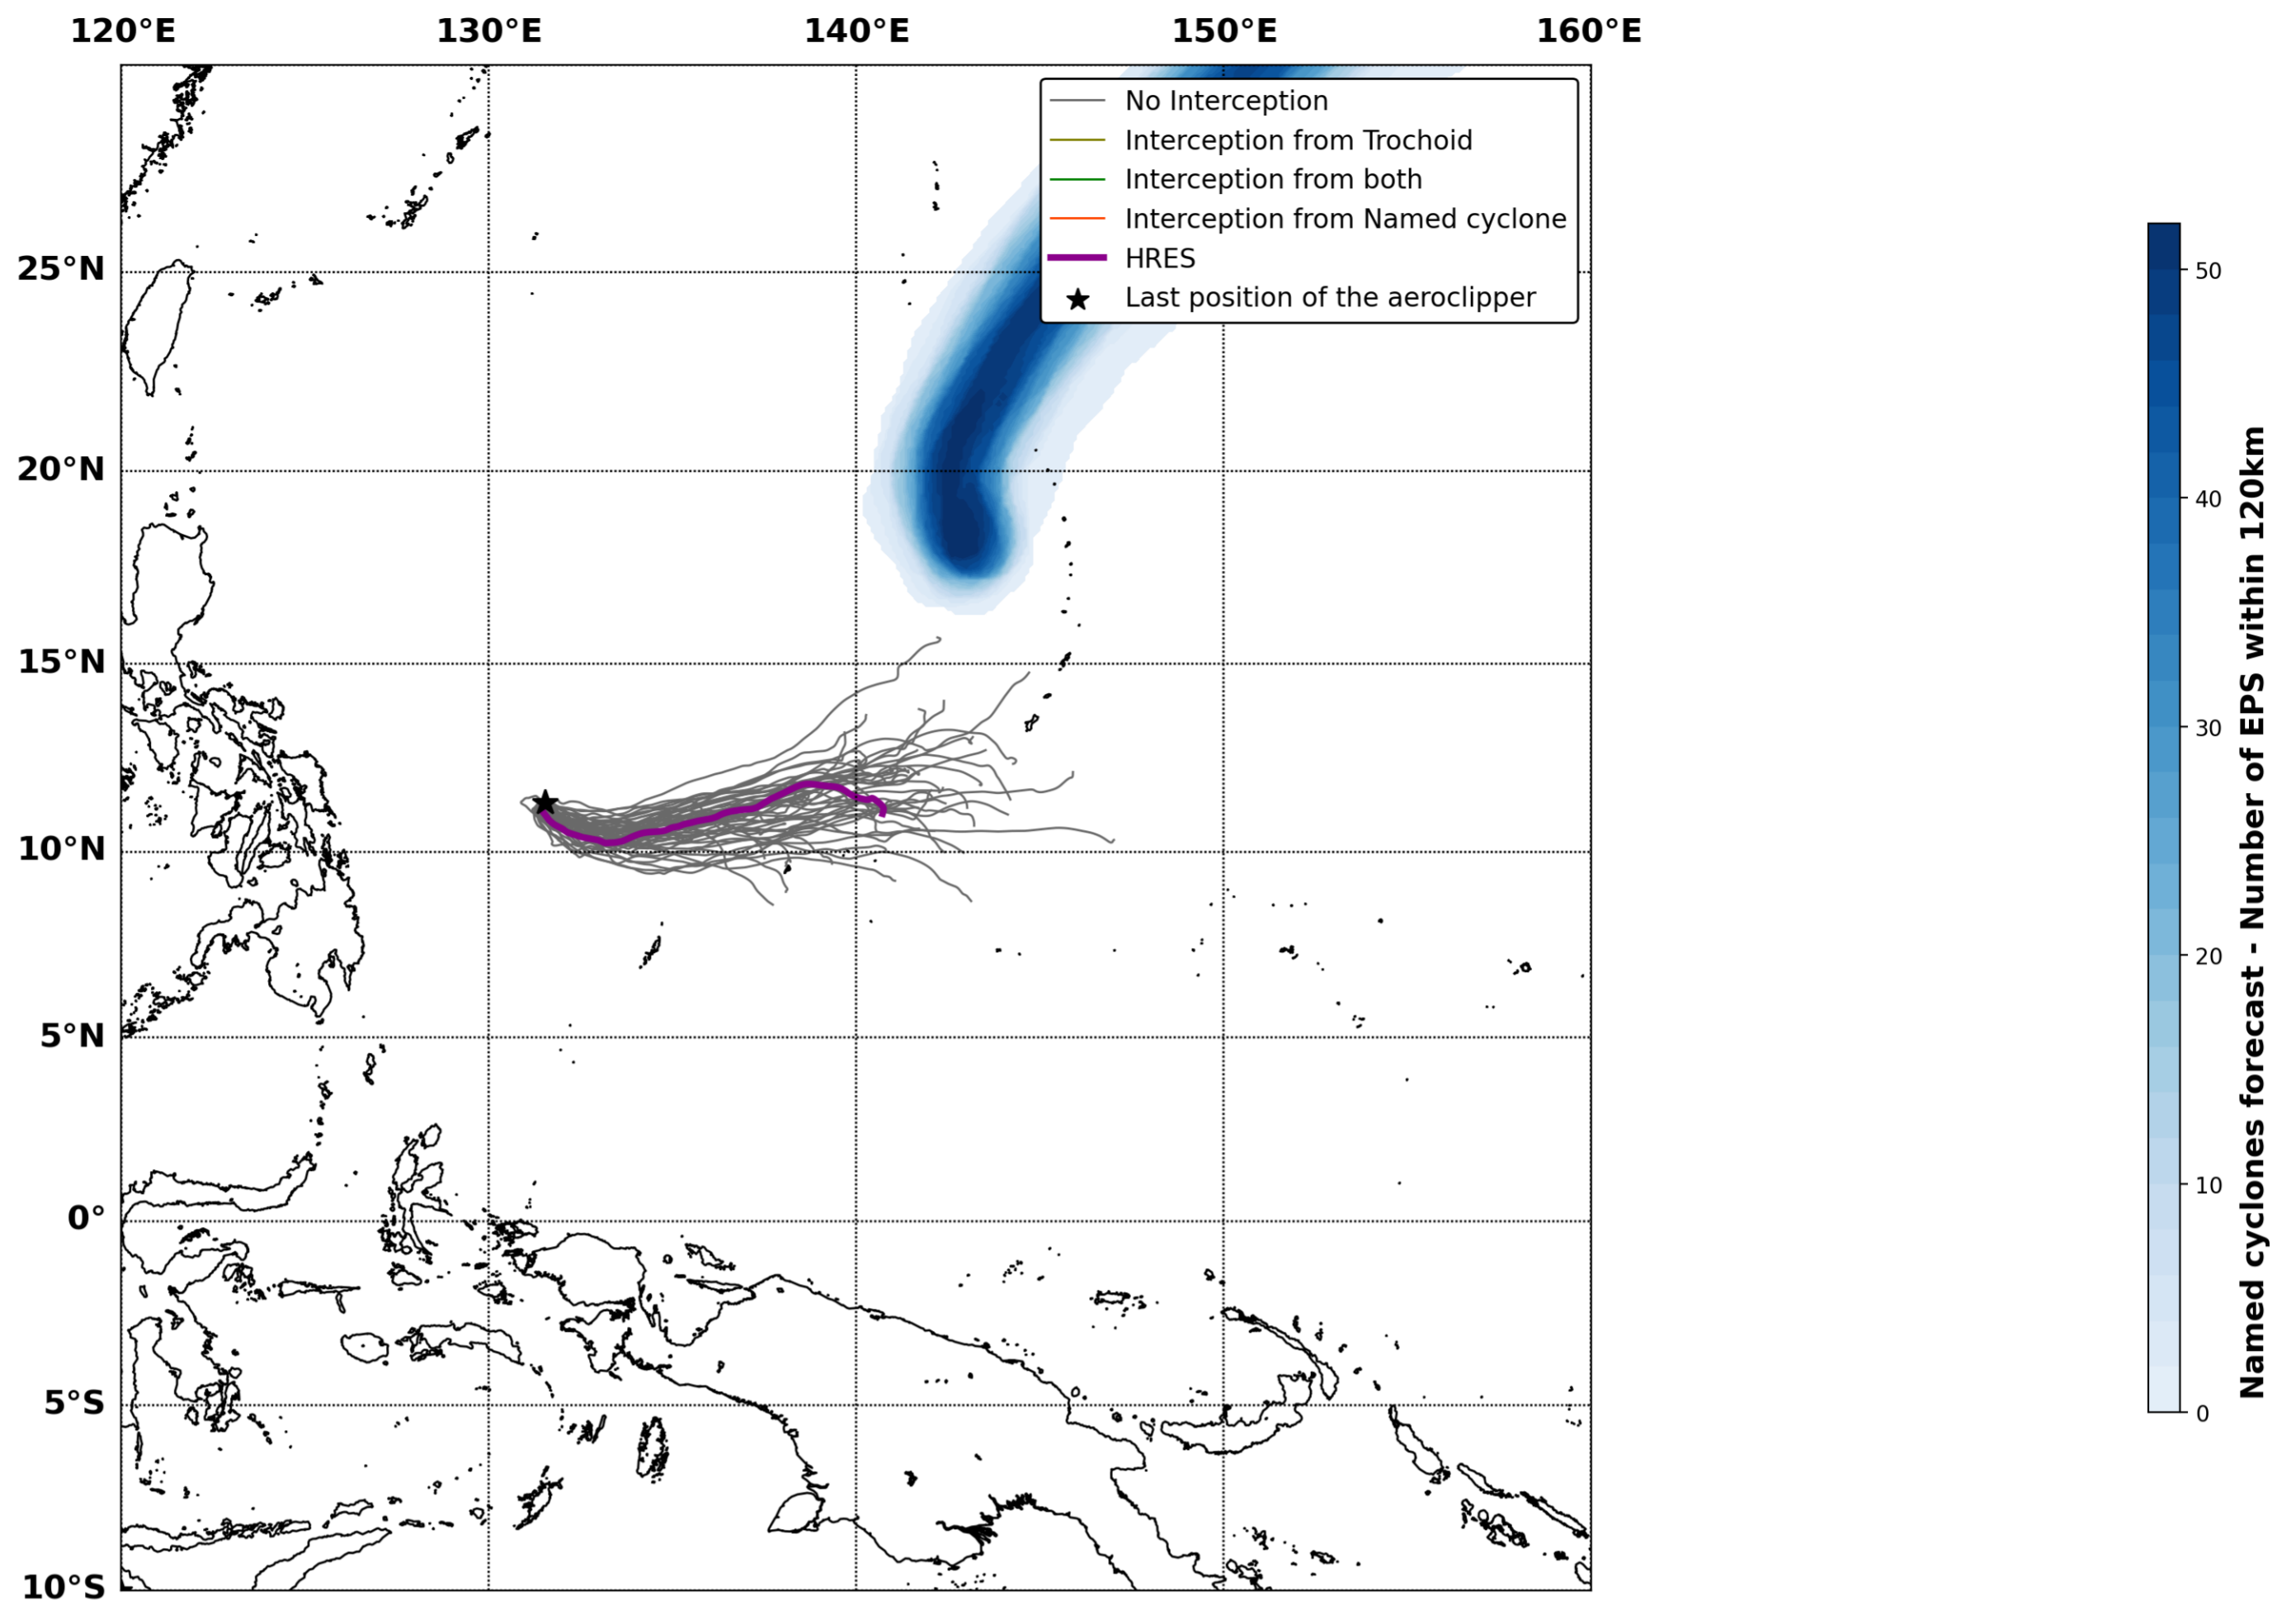

Aeroclipper ETX-U EW

Intercept forecast from aeroclipper's position at 2023/10/11, 01h00 (UTC)

Aeroclipper ETX-U EW

Grounding forecast from aeroclipper's position at 2023/10/11, 01h00 (UTC)