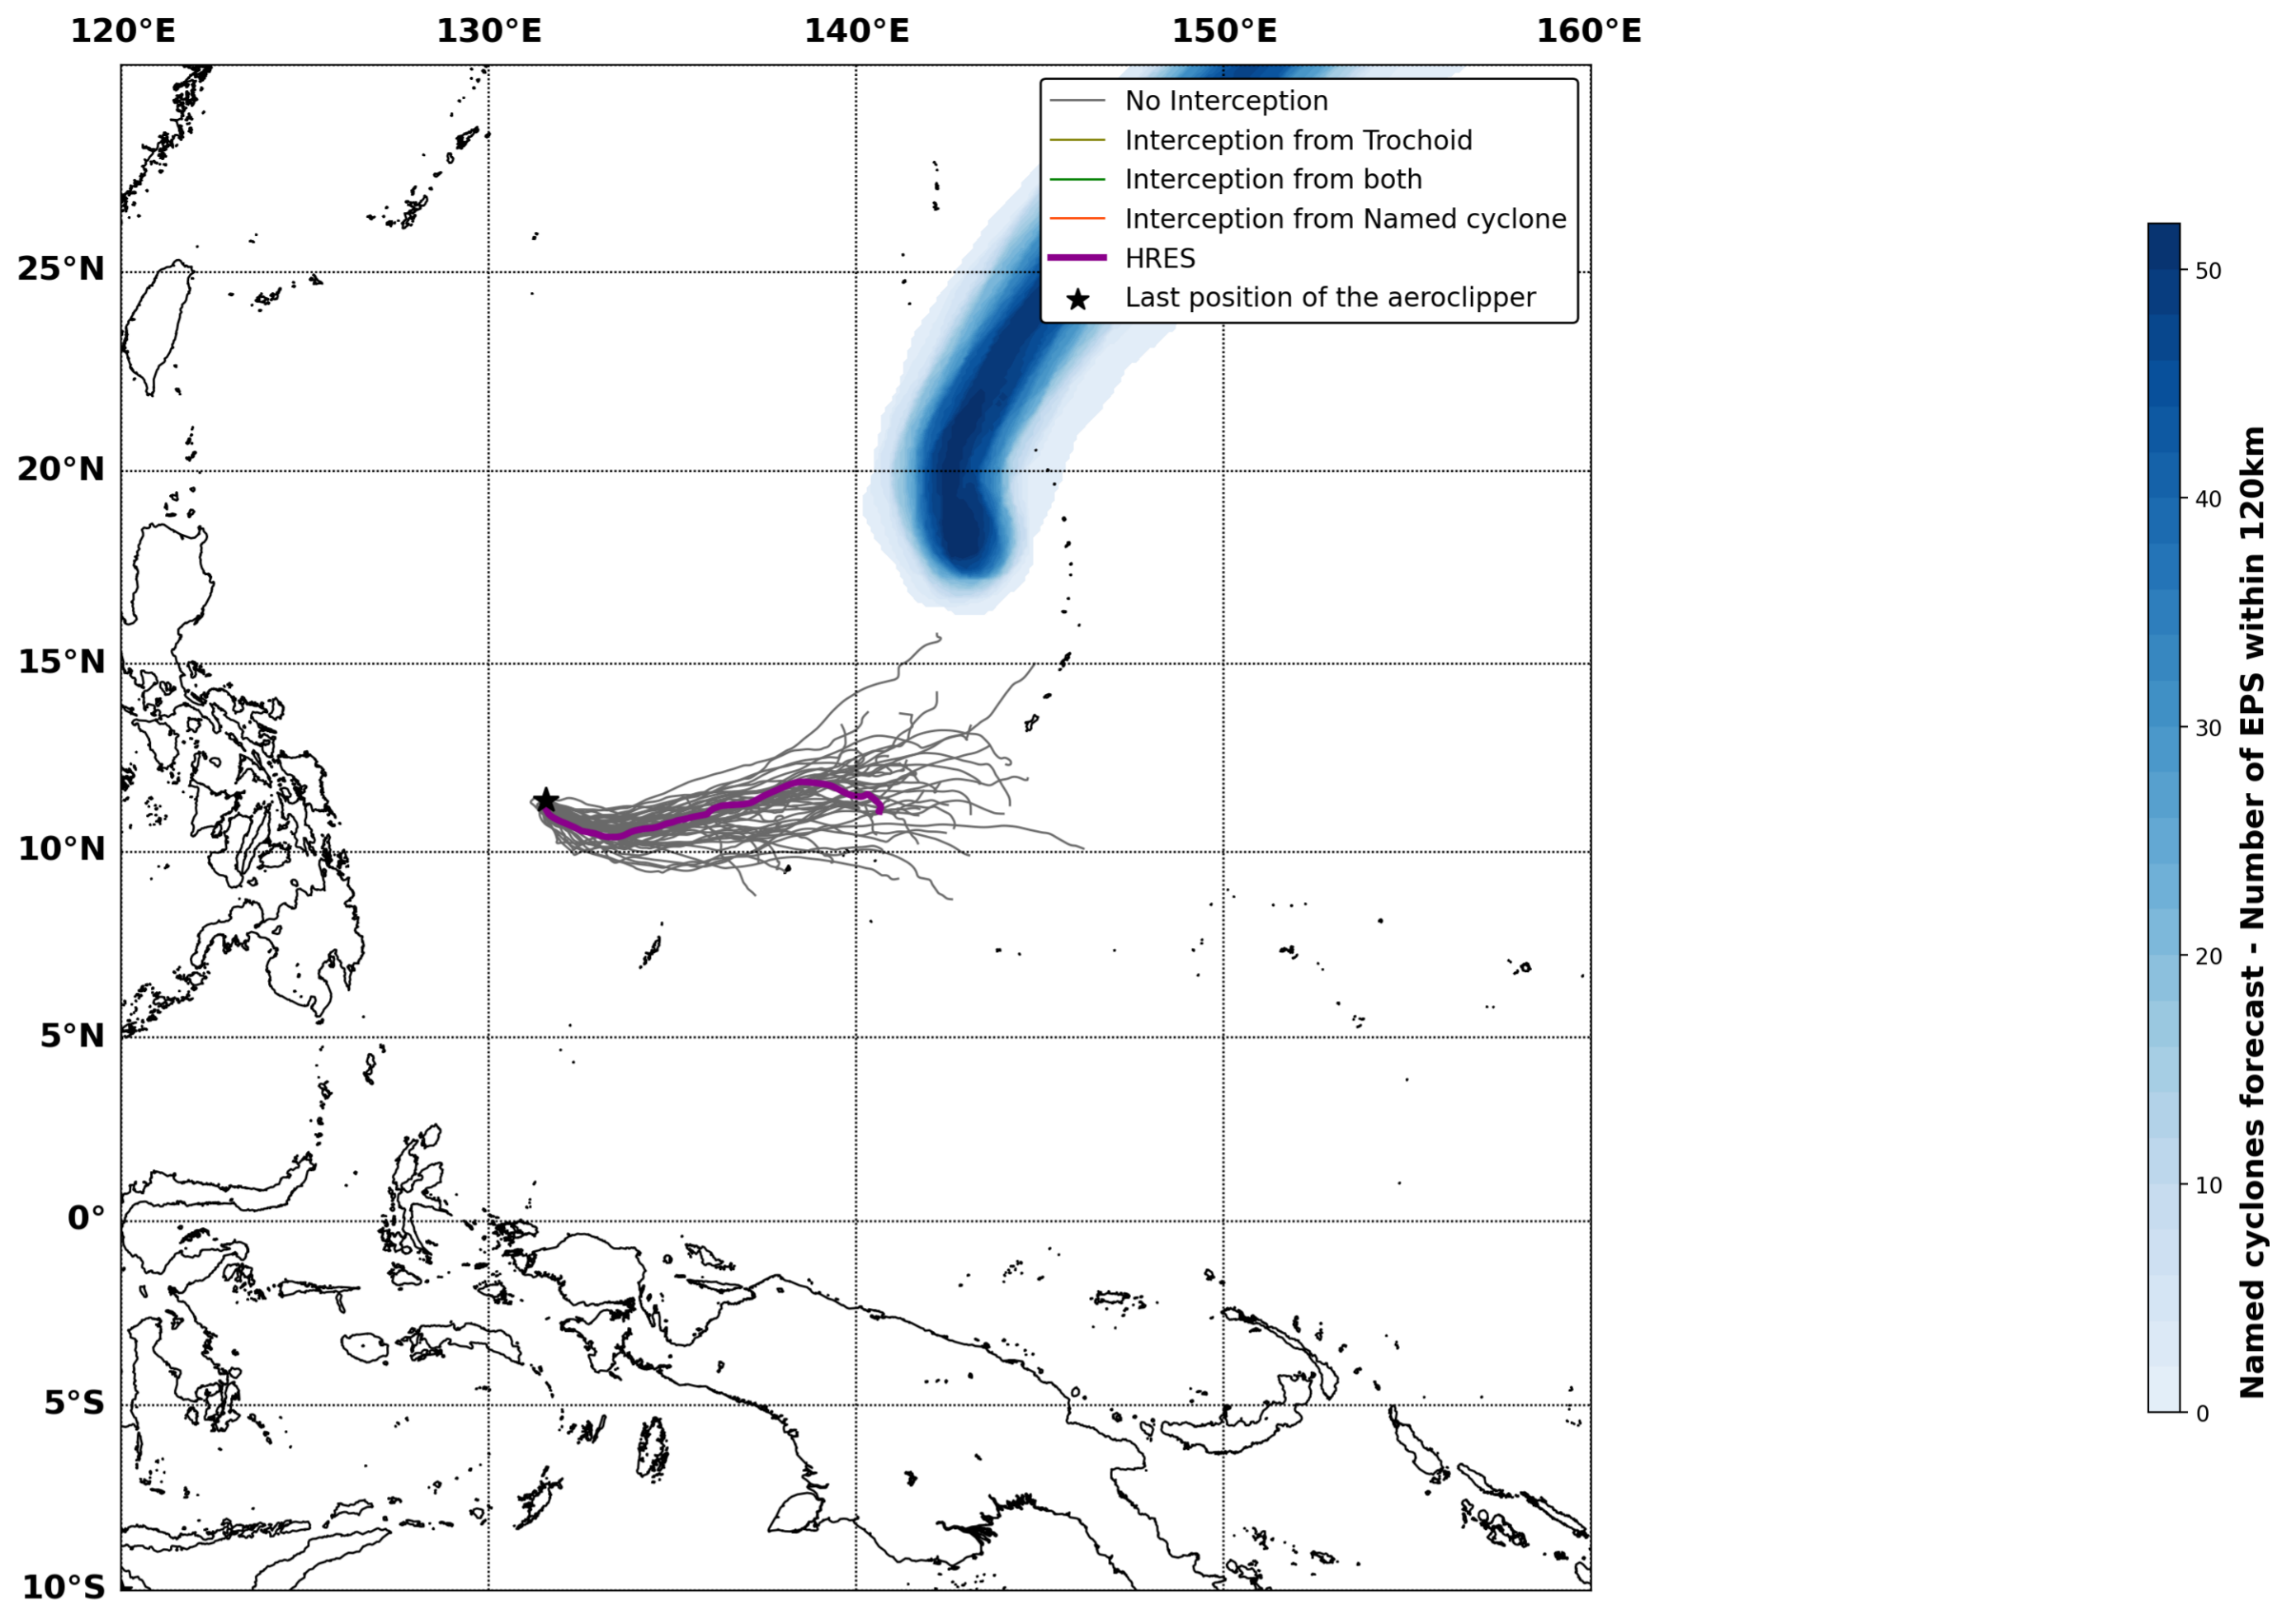

# Aeroclipper ETX-U EW

## Intercept forecast from aeroclipper's position at 2023/10/11, 04h00 (UTC)

## Grounding forecast from aeroclipper's position at 2023/10/11, 04h00 (UTC)