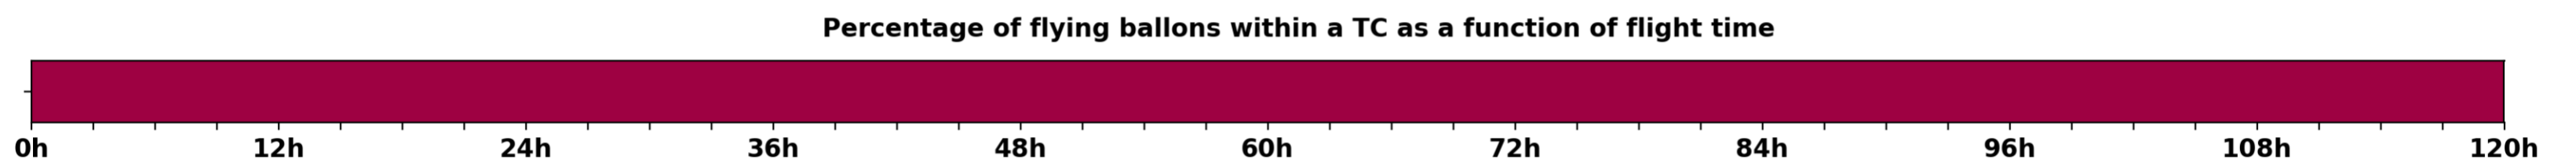

Aeroclipper ETX-U EW

Intercept forecast from aeroclipper's position at 2023/10/11, 07h00 (UTC)

Aeroclipper ETX-U EW

Grounding forecast from aeroclipper's position at 2023/10/11, 07h00 (UTC)