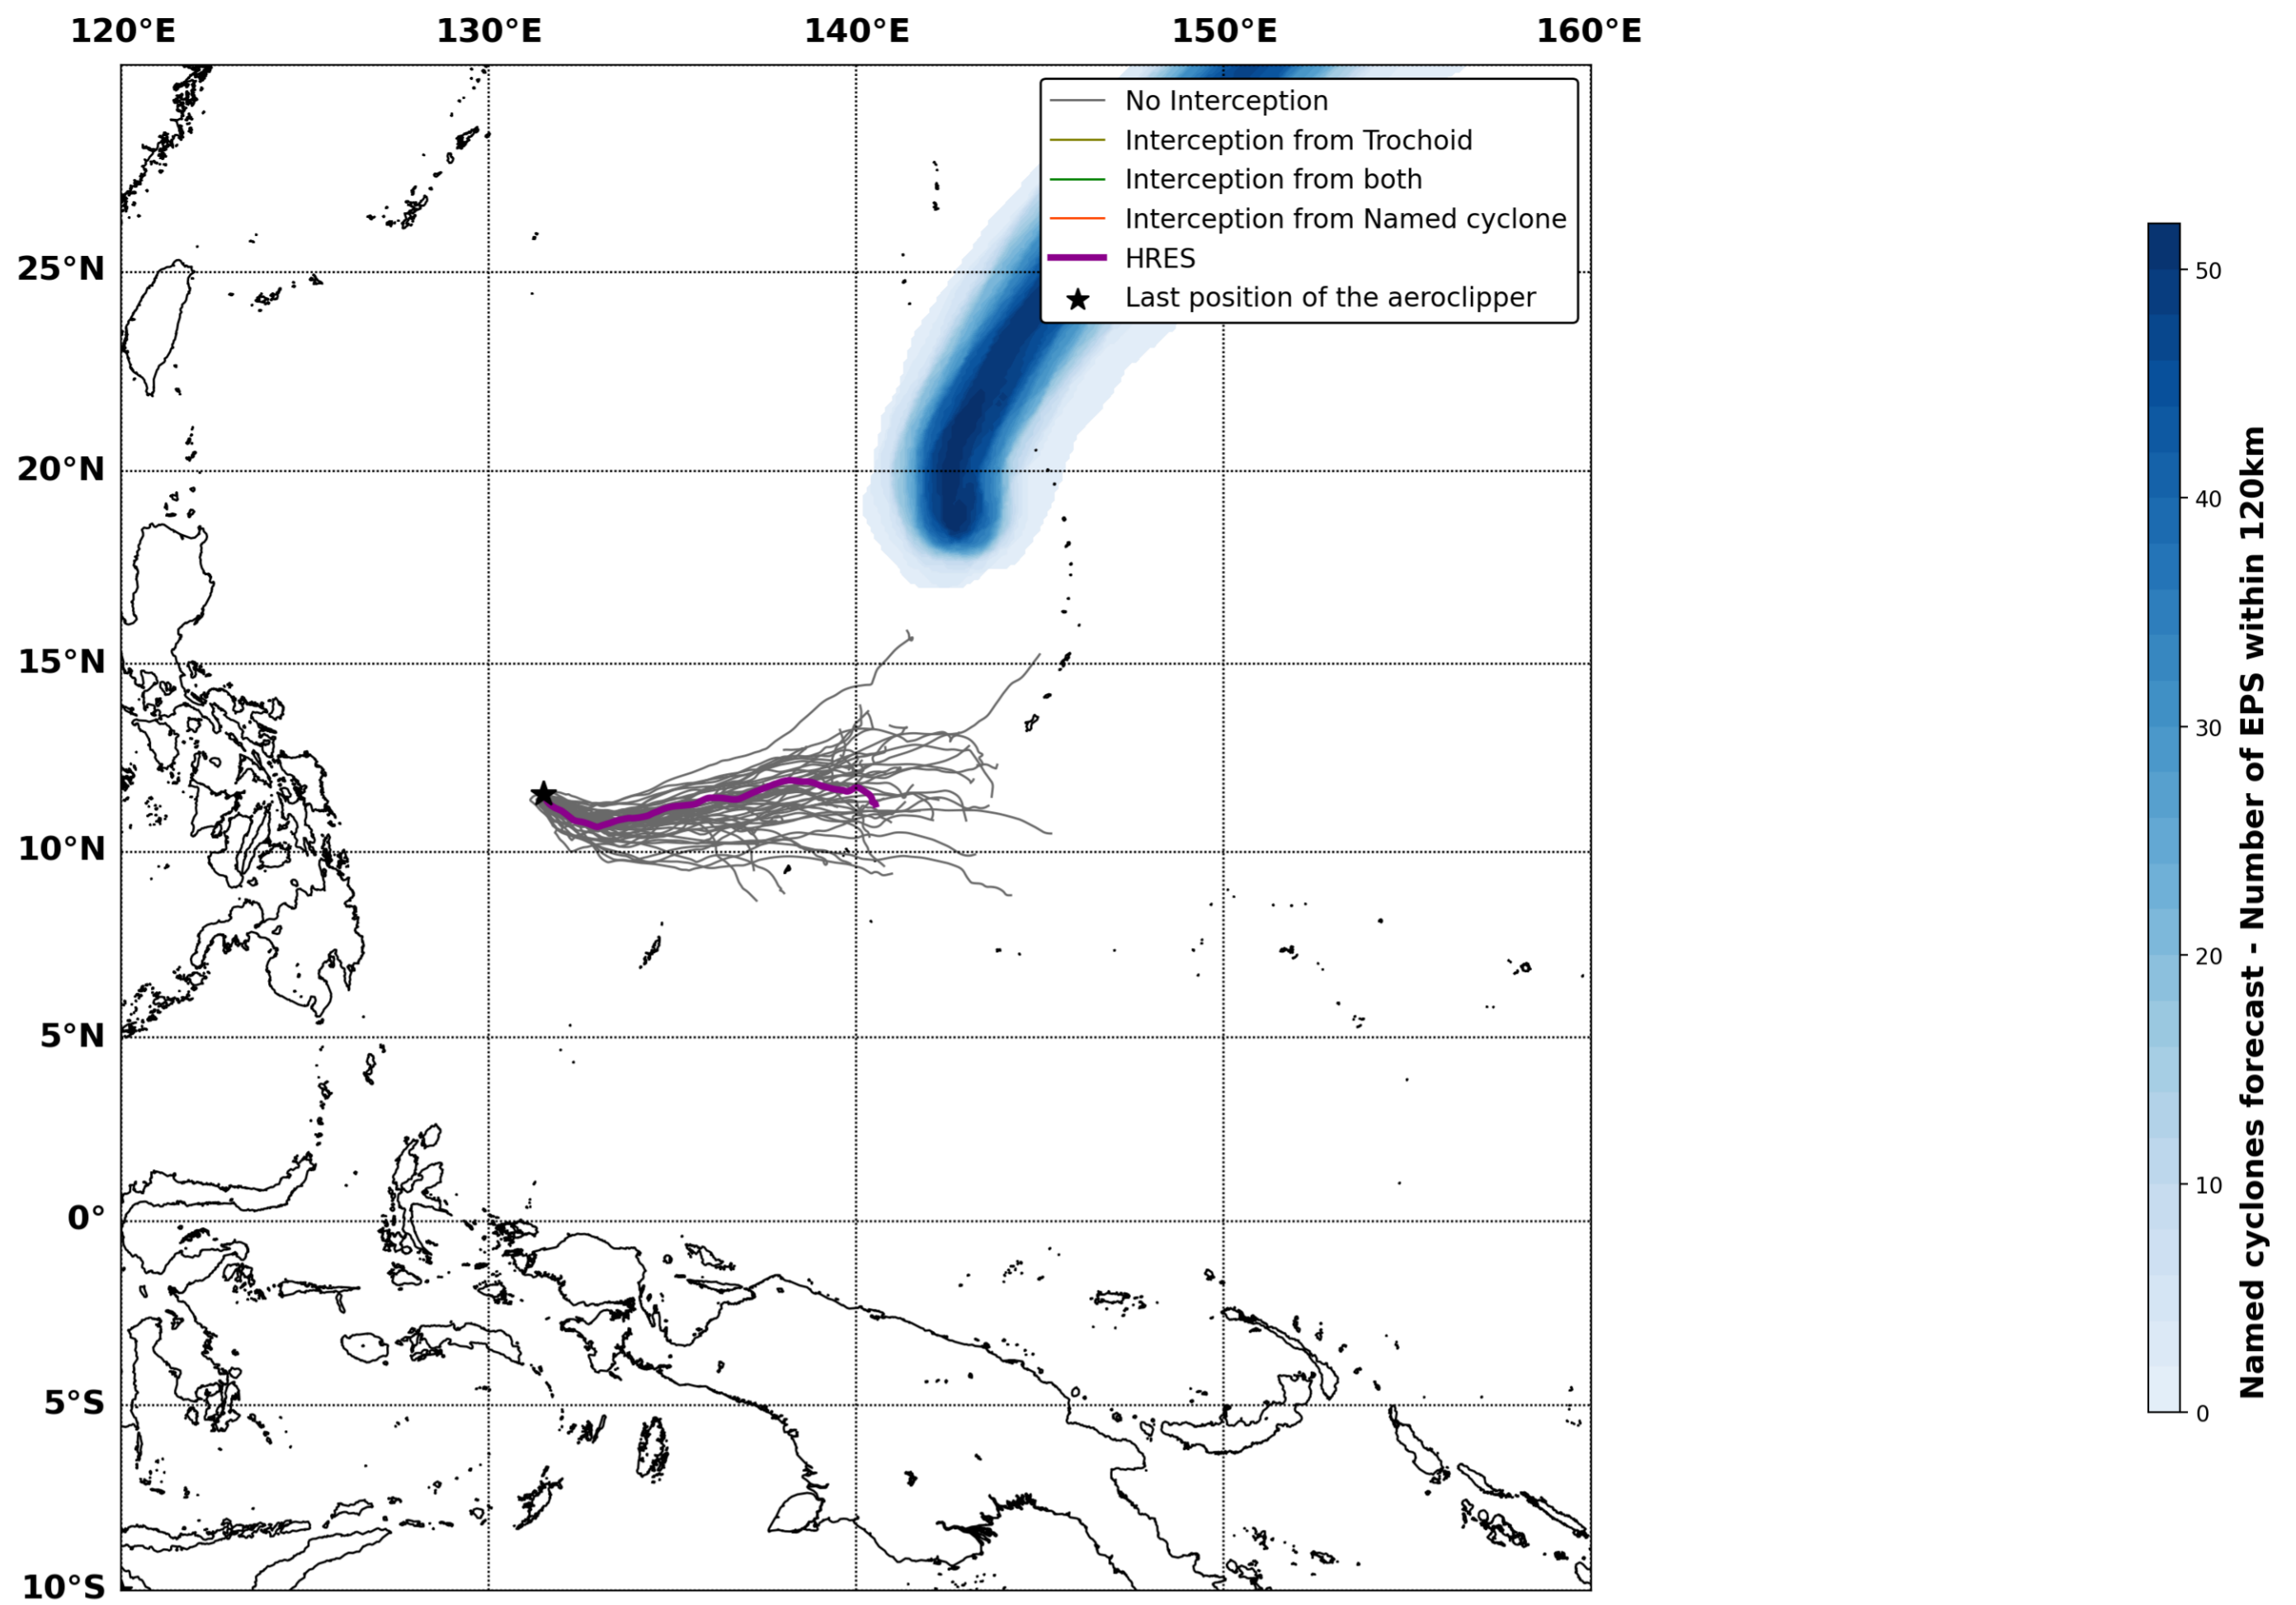

Aeroclipper ETX-U EW

Intercept forecast from aeroclipper's position at 2023/10/11, 07h00 (UTC)

Aeroclipper ETX-U EW

Grounding forecast from aeroclipper's position at 2023/10/11, 07h00 (UTC)