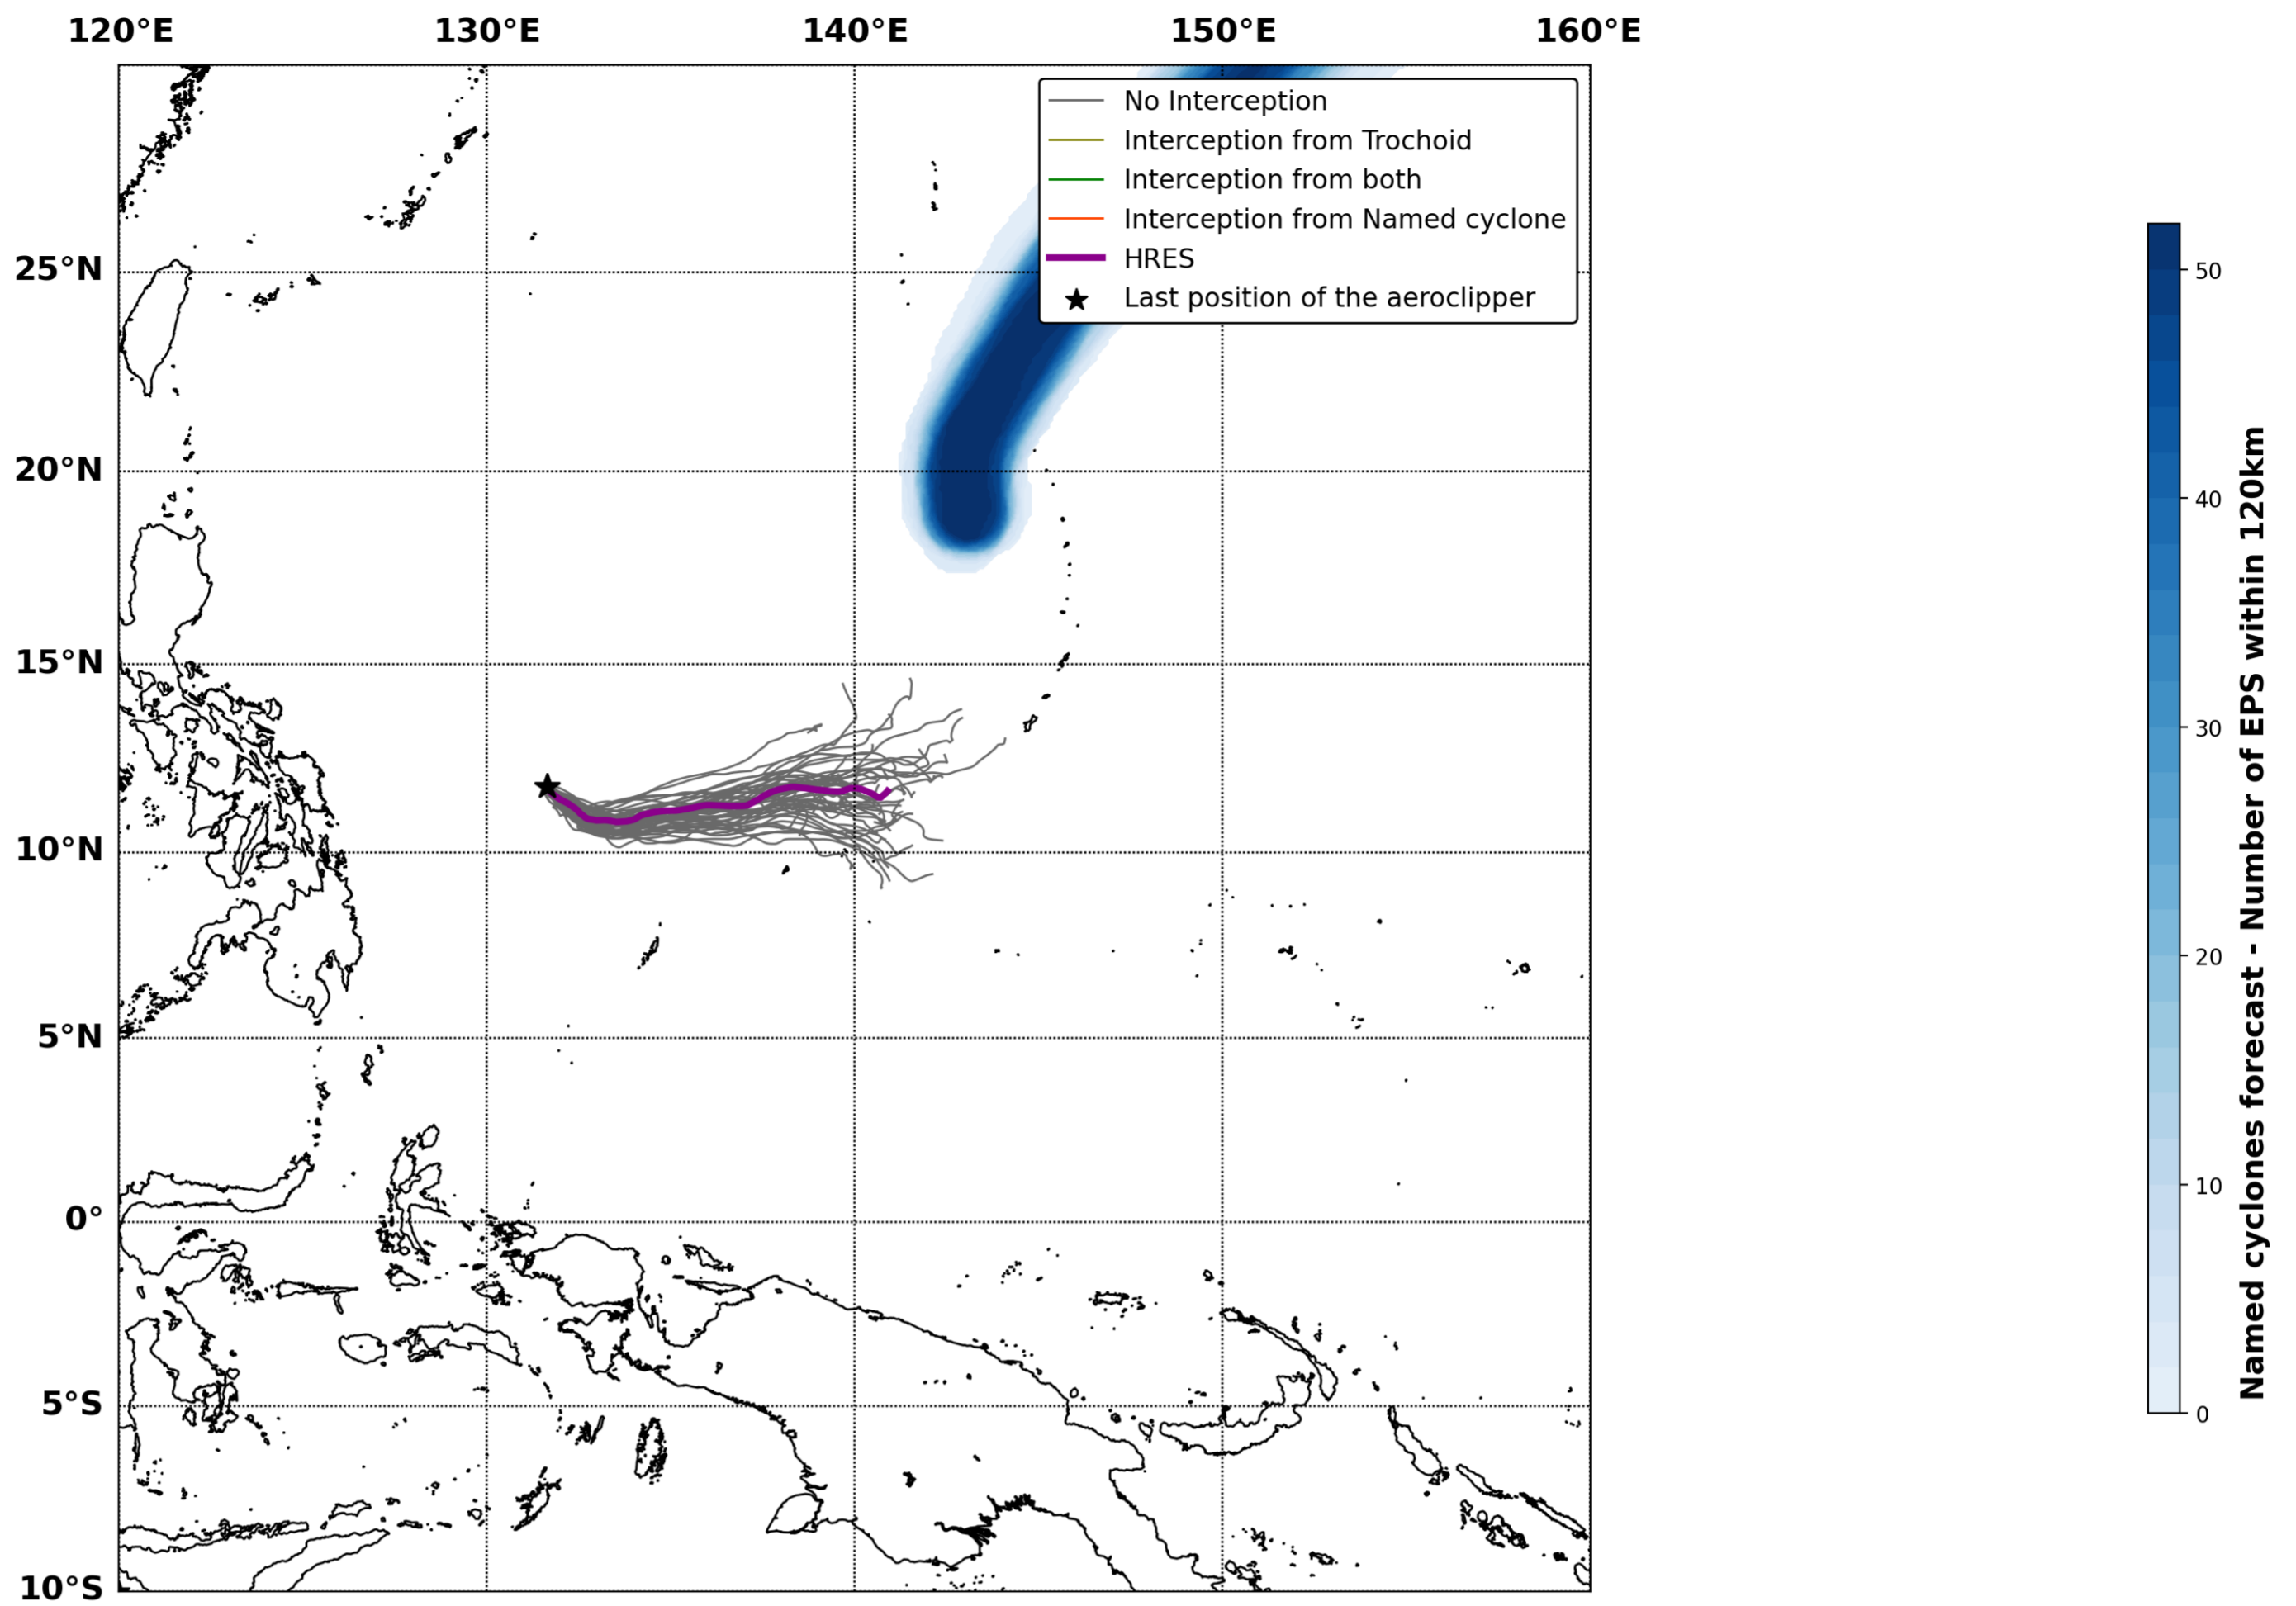

Aeroclipper ETX-U EW

Intercept forecast from aeroclipper's position at 2023/10/11, 10h00 (UTC)

Aeroclipper ETX-U EW

Grounding forecast from aeroclipper's position at 2023/10/11, 10h00 (UTC)